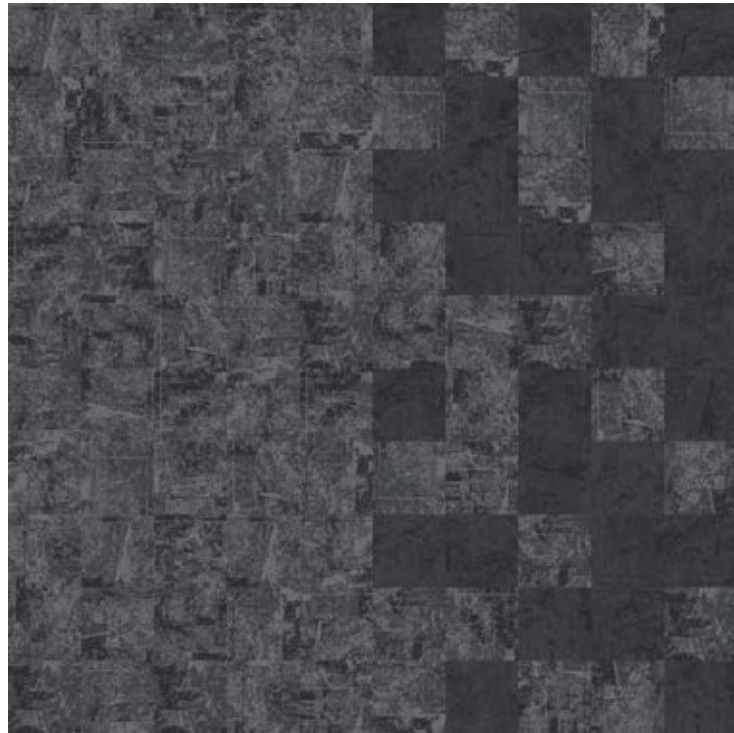

Blur

B601 BLACK SEA $$$$
B603 BLACK SEA $$$$