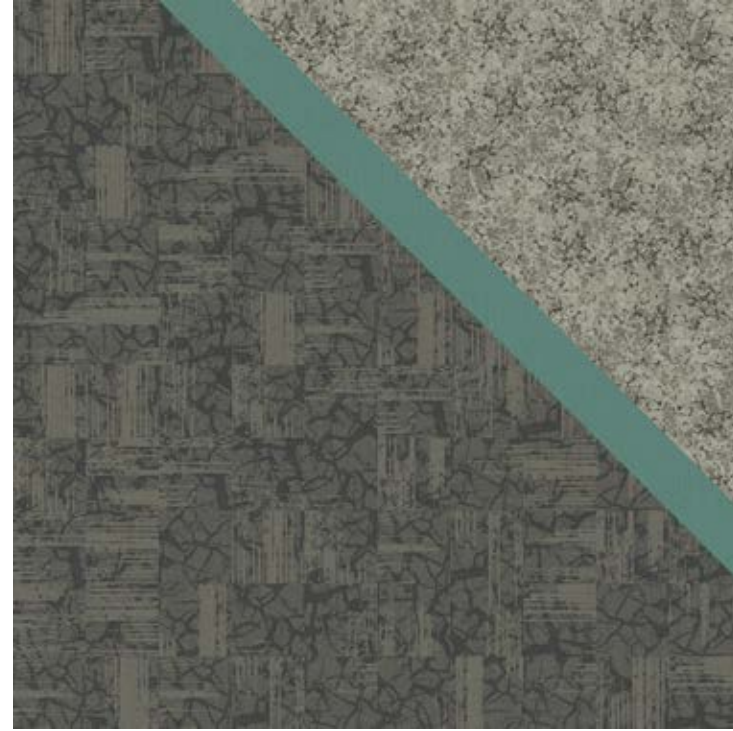

COMPOSURE DELIBERATE \$\$
SIDETRACK BATTLESHIP/TRACK \$\$
VIVA COLORES NARANJA \$\$

Stumble Upon

SIDETRACK STEEL/TRACK \$\$
PLATFORM STEEL \$\$

GROUND DESERT SHADOW \$\$\$\$
RAKU DESERT SHADOW \$\$\$\$
VIVA COLORES AZUL VERDOSO \$\$