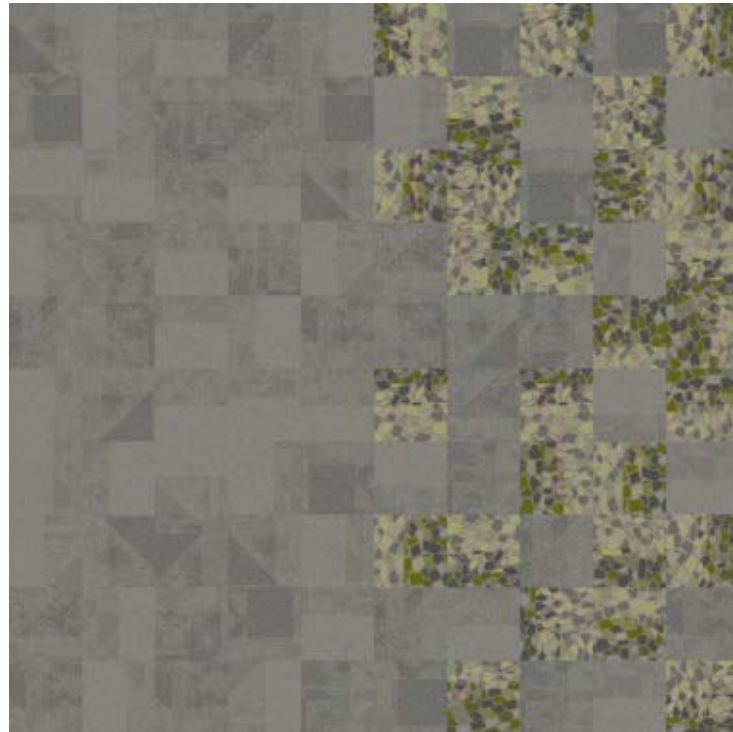

PAVER SLATE $$$
STONE COURSE GREEN/STONE $$$