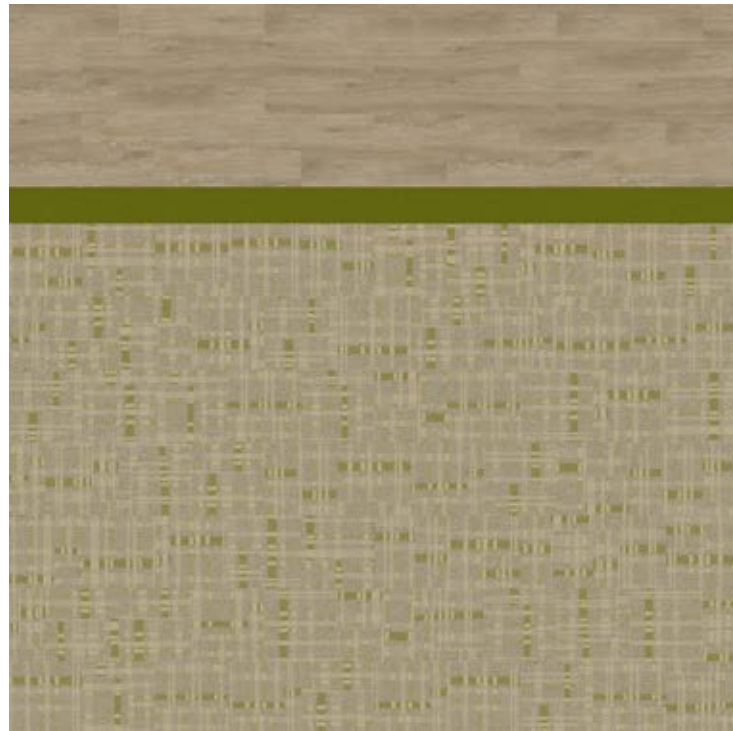

RAKU FAWN \$\$\$\$
BOUNDARY METALLICS FAWN \$\$\$\$
LVT NATURAL WOODGRAINS SAND DUNE
LVT NATURAL WOODGRAINS WASHED WHEAT

Align

B601 BLACK SEA \$\$\$\$
B602 BLACK SEA \$\$\$\$
B603 BLACK SEA \$\$\$\$

MONOCHROME LIME \$\$\$
SCOTTISH SETT PLAID RAFFIA \$\$\$\$
LVT TEXTURED WOODGRAINS ANTIQUE LIGHT OAK