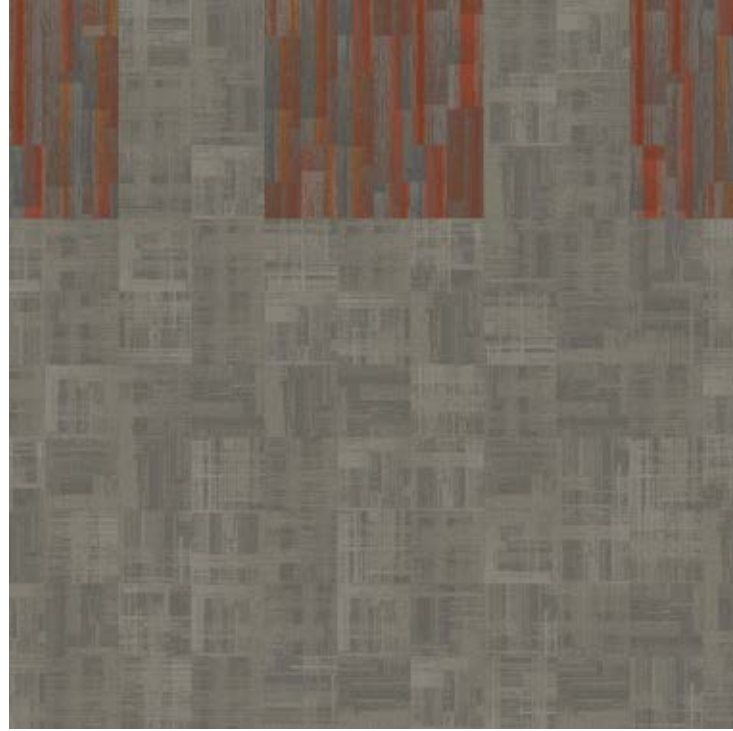

AE310 FOG $$
AE315 GREIGE/PERSIMMON $$