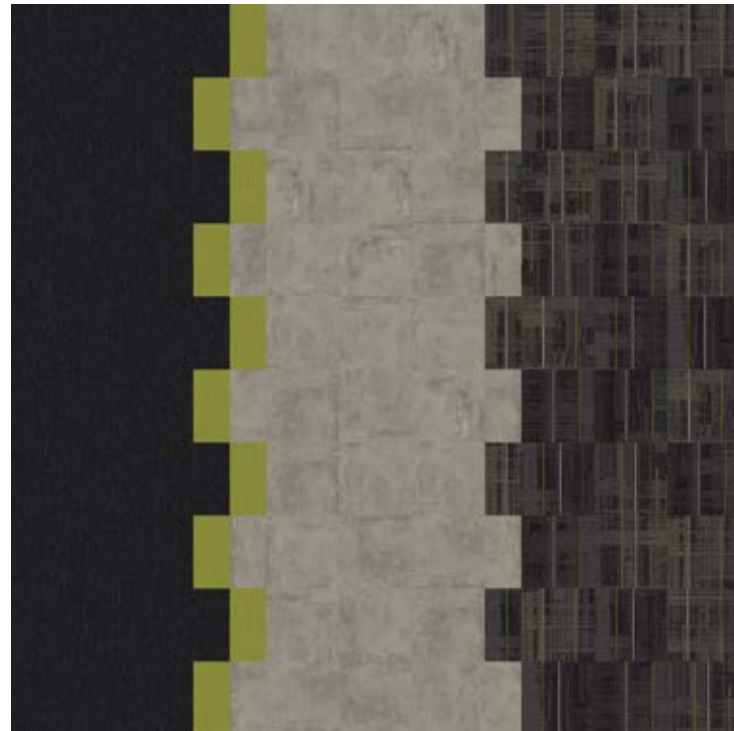

UR303 CHARCOAL $$$
VIVA COLORES VERDE PRIMAVERA $$
AE312 SMOKE/ACCENT $$

POP is just a starting place.
Build on these design concepts to create a great floor for your project. We can help. Interface Studio is our team of global design consultants to help you with big ideas and small details. Contact an Interface sales representative to learn more.