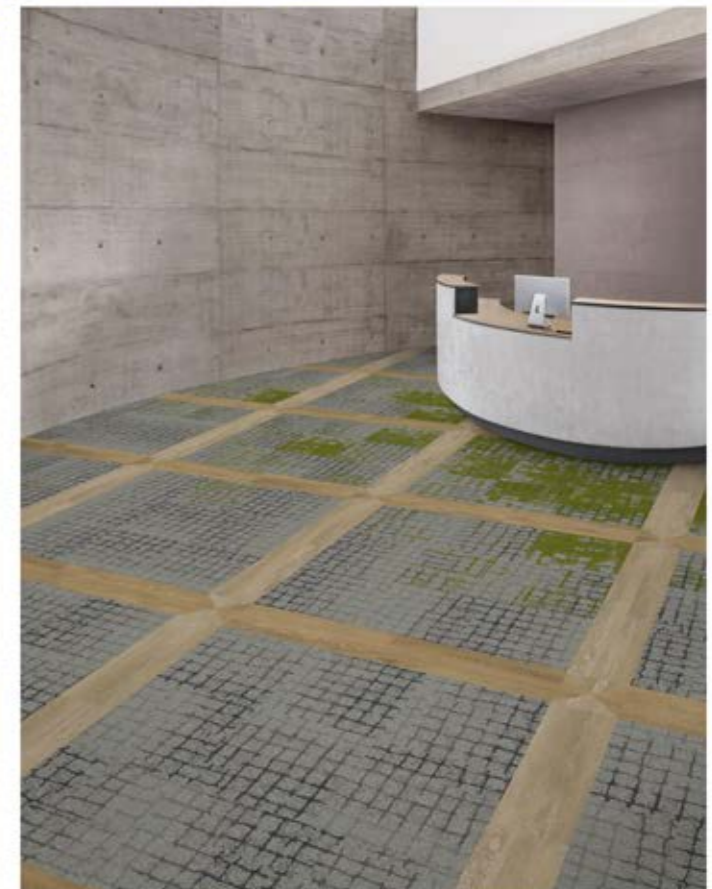

Interface

LVT PRODUCT WALK ABOUT
COLOR A01404 CARBON
SIZE 50cm
INSTALLED MONOLITHIC

LVT PRODUCT WALK ON BY
COLOR A01502 MONOCHROME
SIZE 50cm
INSTALLED MONOLITHIC

LVT PRODUCT WALK OF LIFE
COLOR A01205 CHARCOAL
SIZE 50cm
INSTALLED MONOLITHIC

Interface

PRODUCT MOSS
COLOR SLATE MOSS
SIZE 50cm x 50cm
INSTALLED NON-DIRECTIONAL

PRODUCT MOSS IN STONE
COLOR SLATE EDGE
SIZE 50cm x 50cm
INSTALLED NON-DIRECTIONAL

PRODUCT SETT IN STONE
COLOR SLATE
SIZE 50cm x 50cm
INSTALLED NON-DIRECTIONAL

PRODUCT TEXTURED WOODGRAINS
COLOR ANTIQUE LIGHT OAK
SIZE 25cm x 1m
INSTALLED PATTERN-BY-TILE

PRODUCT TEXTURED WOODGRAINS
COLOR ANTIQUE ASH OAK
SIZE 25cm x 1m
INSTALLED PATTERN-BY-TILE