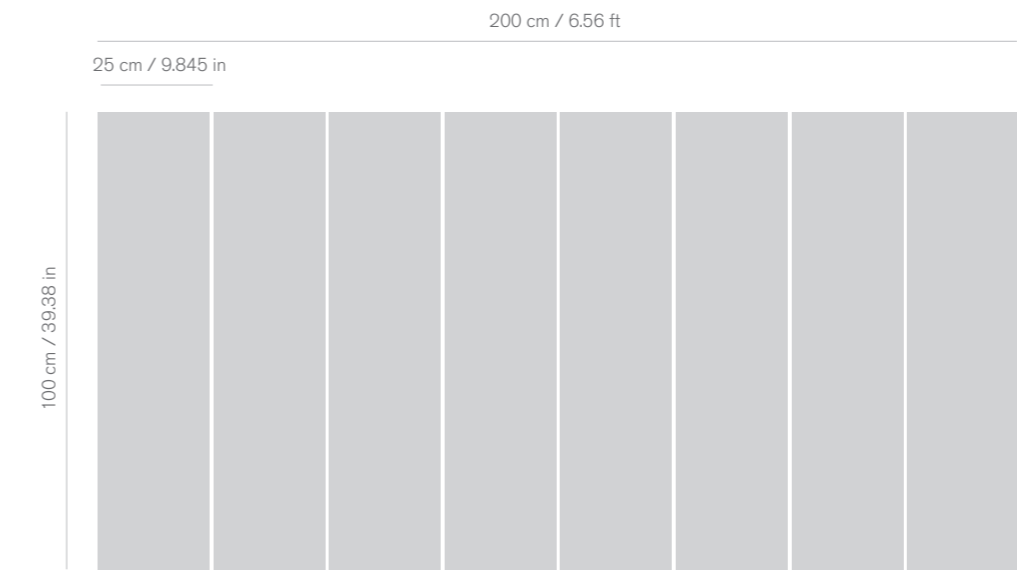

Interface

LVT PRODUCT WALK ON BY
COLOR A01502 MONOCHROME
SIZE 50cm
INSTALLED MONOLITHIC

LVT PRODUCT WALK THE AISLE
COLOR A01302 FUMICE
SIZE 50cm
INSTALLED MONOLITHIC

Interface

PRODUCT TEXTURED WOODGRAINS
COLOR A004-06 ANTIQUE LIGHT OAK
SIZE 25cm x 1m
INSTALLED ASHLAR

PRODUCT COMPOSURE
COLOR 4169-002-000 DIFFUSE
SIZE 50cm
INSTALLED NON DIRECTIONAL

Interface

PRODUCT BRUSHED LINES
COLOR SANDALWOOD
SIZE 25cm x 1m
INSTALLED ASHLAR

PRODUCT STEP ASIDE
COLOR ALBA
SIZE 50cm x 50cm
INSTALLED ASHLAR

By using the size of our modular product, in skinny planks 25 x 100 cm and squares 50 x 50 cm, it's easy to follow a grid that adheres the local regulations on social distancing.

Australia

Interface Australia