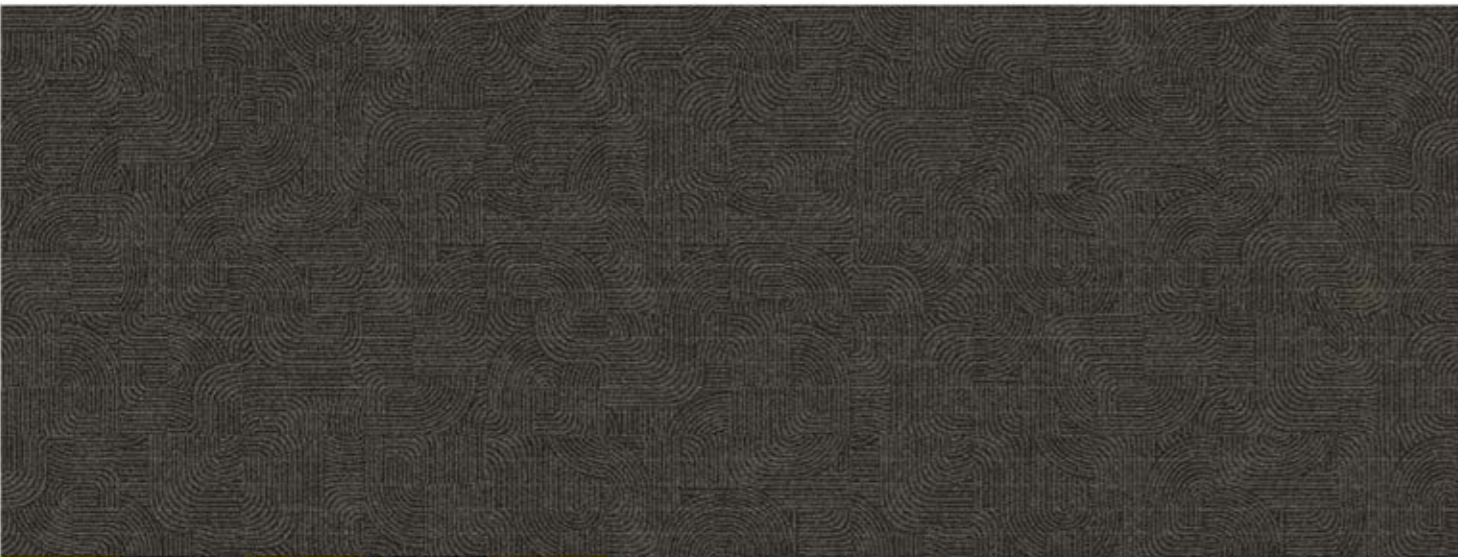

Interface

PRODUCT STEP IT UP
COLOR 9406004-000
SIZE 50cm x 50cm
INSTALLED PATTERN BY TILE

PRODUCT STEP THIS WAY
COLOR 9405003-000
SIZE 50cm x 50cm
INSTALLED PATTERN BY TILE