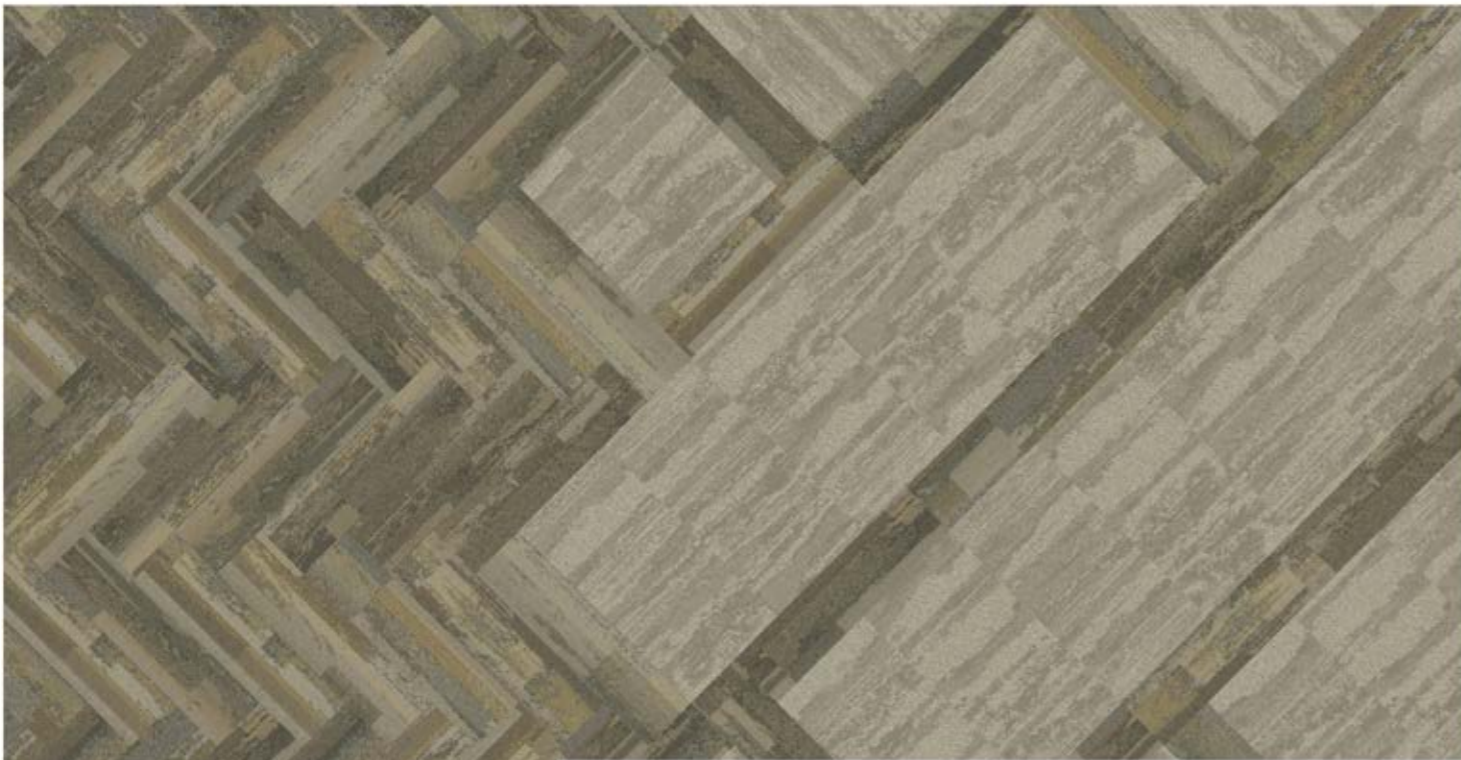

PRODUCT STEP IT UP
COLOR ALBA, COAL
SIZE 50cm x 50cm
INSTALLED MONOLITHIC

Interface

PRODUCT WORKS EON
COLOR MINK
SIZE 25cm x 100cm
INSTALLED ASHLAR

PRODUCT RAKU
COLOR MORNING MIST
SIZE 50cm x 50cm
INSTALLED MONOLITHIC