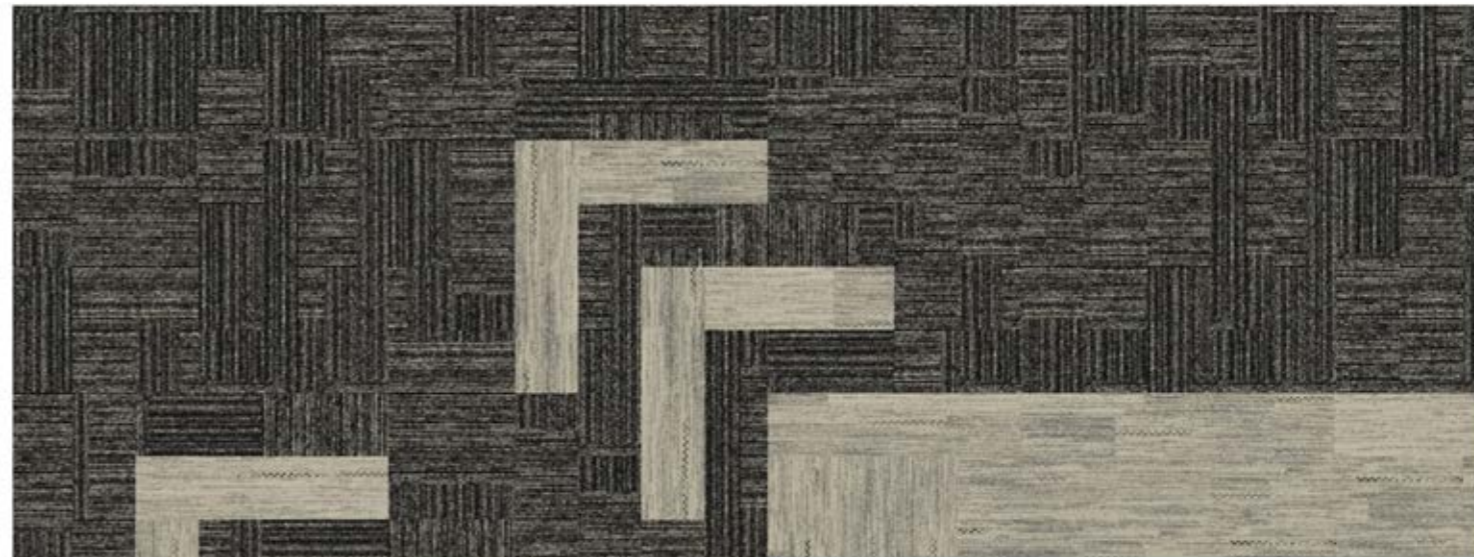

Interface

PRODUCT RECLAIM
COLOR COTTAGE TAUPE
SIZE 25cm x 1m
INSTALLED PATTERN-BY-TILE; HERRINGBONE

PRODUCT WORKS STREAM
COLOR HAZELNUT
SIZE 50cm x 50cm
INSTALLED PATTERN-BY-TILE