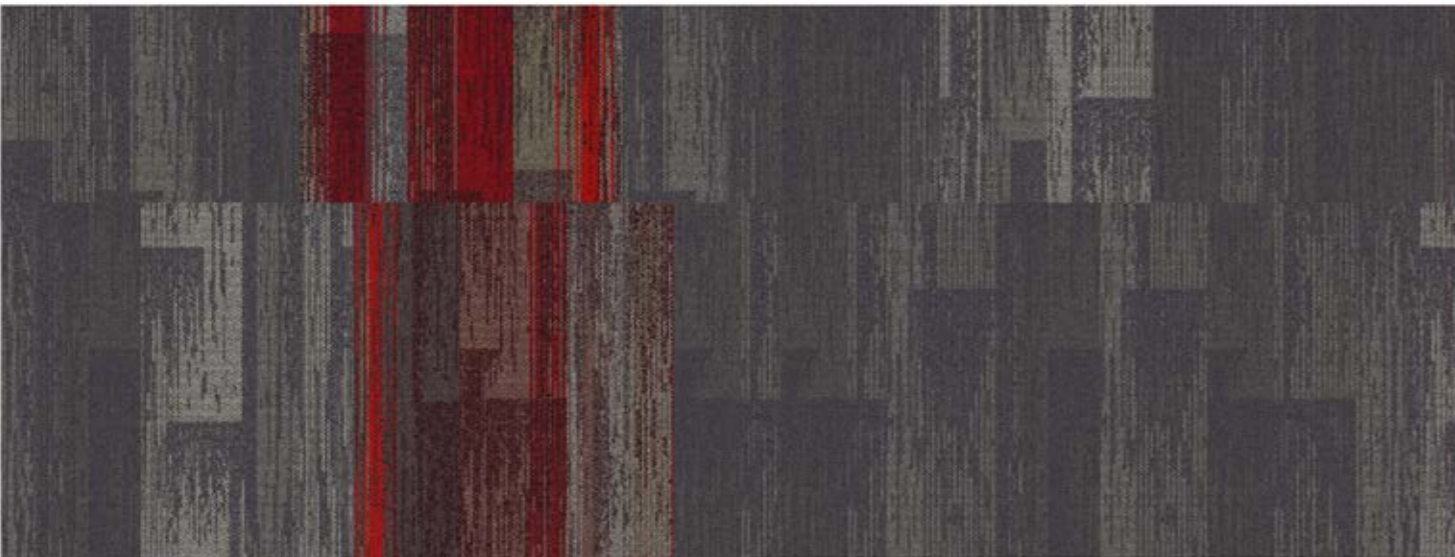

Interface

PRODUCT AE 311
COLOR IRON
SIZE 25cm x 1m
INSTALLED MONOLITHIC

PRODUCT AE 315
COLOR IRON / BERRY
SIZE 25cm x 1m
INSTALLED MONOLITHIC

PRODUCT AE 317
COLOR BERRY
SIZE 25cm x 1m
INSTALLED MONOLITHIC

Interface

PRODUCT WW 860
COLOR CHARCOAL TWEED
SIZE 25cm x 1m
INSTALLED ASHLAR

PRODUCT WW 895
COLOR FUCHSIA WEAVE
SIZE 25cm x 1m
INSTALLED ASHLAR