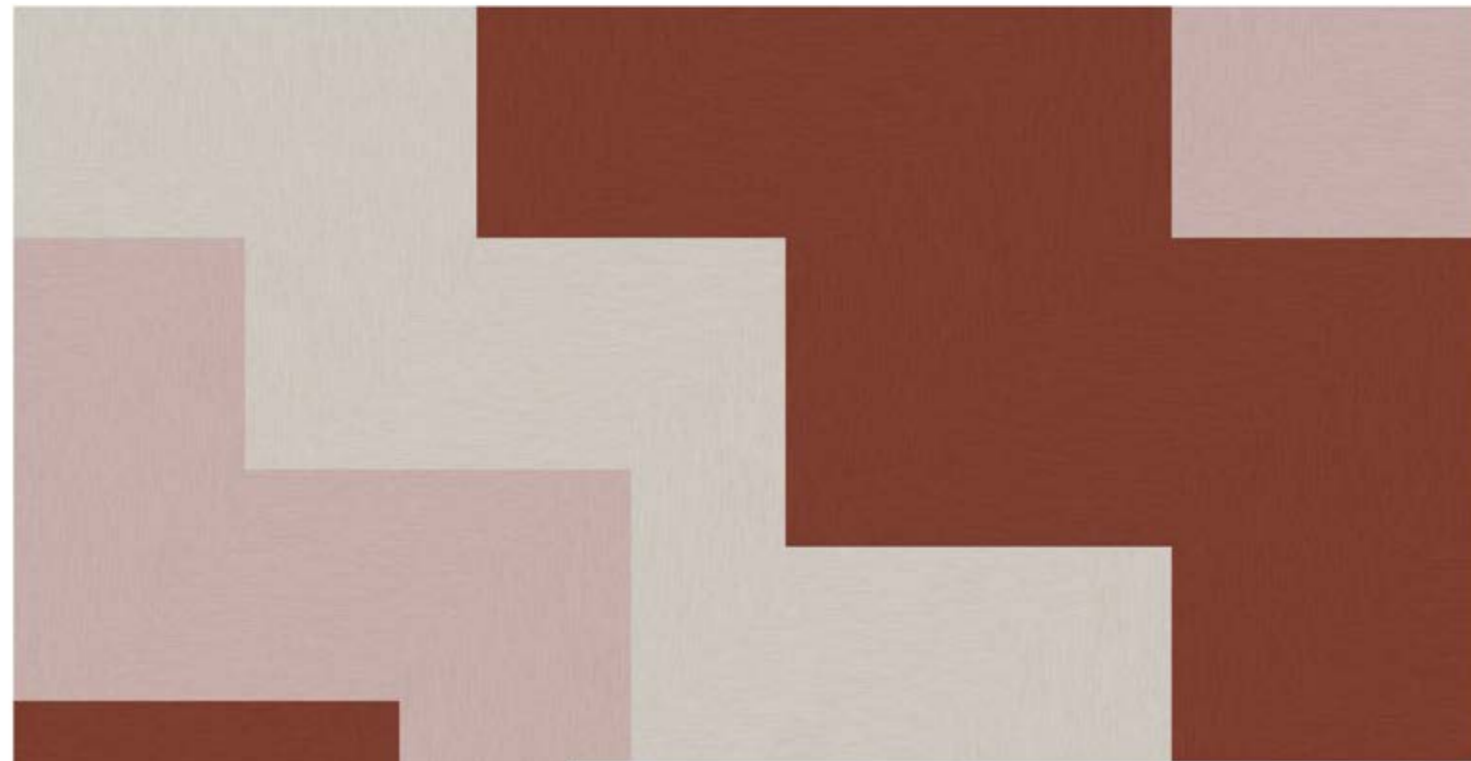

PRODUCT TEXTURED WOODGRAINS
 COLOR ANTIQUE ASH OAK
 SIZE 25cm x 1m
 INSTALLED PATTERN-BY-TILE

Interface

PRODUCT SHADING
COLOR ECLIPSE
SIZE 25cm x 1m
INSTALLED ASHLAR

PRODUCT WORKS ATOM
COLOR IVORY
SIZE 50cm x 50cm
INSTALLED BRICK