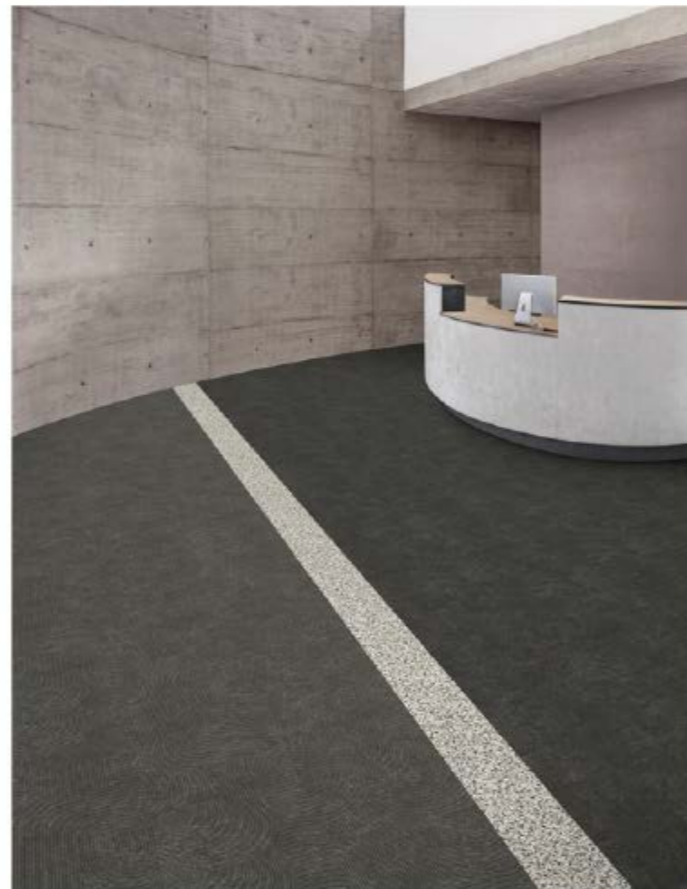

Interface

LVT PRODUCT WALK ABOUT
COLOR A01404 CARBON
SIZE 50cm
INSTALLED MONOLITHIC

LVT PRODUCT WALK ON BY
COLOR A01502 MONOCHROME
SIZE 50cm
INSTALLED MONOLITHIC

LVT PRODUCT WALK OF LIFE
COLOR A01205 CHARCOAL
SIZE 50cm
INSTALLED MONOLITHIC

Interface

PRODUCT MOSS
COLOR SLATE MOSS
SIZE 50cm x 50cm
INSTALLED NON-DIRECTIONAL

PRODUCT MOSS IN STONE
COLOR SLATE EDGE
SIZE 50cm x 50cm
INSTALLED NON-DIRECTIONAL

PRODUCT SETT IN STONE
COLOR SLATE
SIZE 50cm x 50cm
INSTALLED NON-DIRECTIONAL

PRODUCT TEXTURED WOODGRAINS
COLOR ANTIQUE LIGHT OAK
SIZE 25cm x 1m
INSTALLED PATTERN-BY-TILE

PRODUCT TEXTURED WOODGRAINS
COLOR ANTIQUE ASH OAK
SIZE 25cm x 1m
INSTALLED PATTERN-BY-TILE