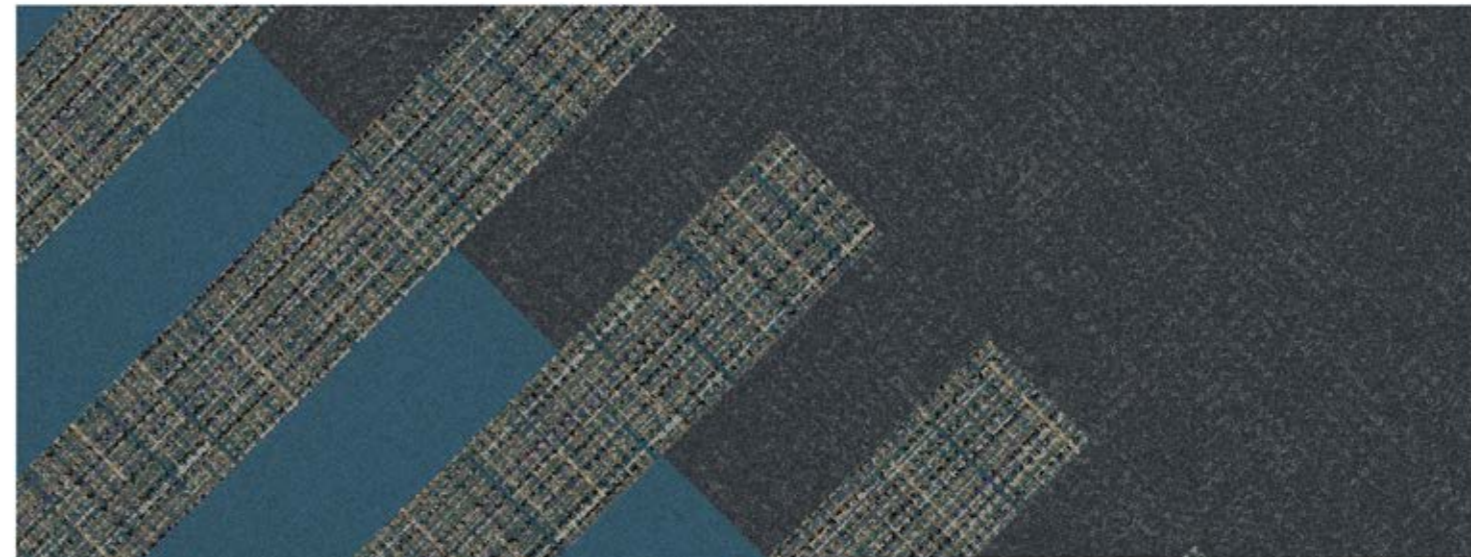

Interface

PRODUCT CHROMA BASE
COLOR 2468012-000
SIZE 25cm x 1m
INSTALLED ASHLAR

PRODUCT CHROMA BASE
COLOR 468001-000
SIZE 25cm x 1m
INSTALLED ASHLAR

PRODUCT CHROMA BASE
COLOR 2468003-000
SIZE 25cm x 1m
INSTALLED ASHLAR

PRODUCT CHROMA DOTS 1
COLOR 2469011-000
SIZE 25cm x 1m
INSTALLED ASHLAR