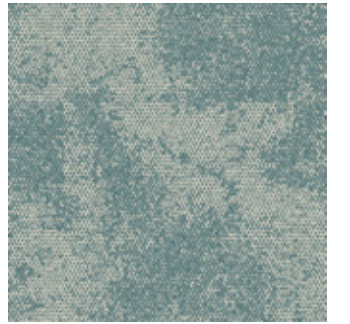

2484-012-000 WAVE