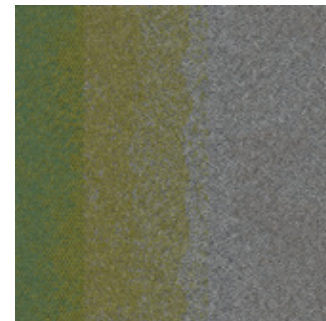

2490-003-000 OLIVE/SECLUSION