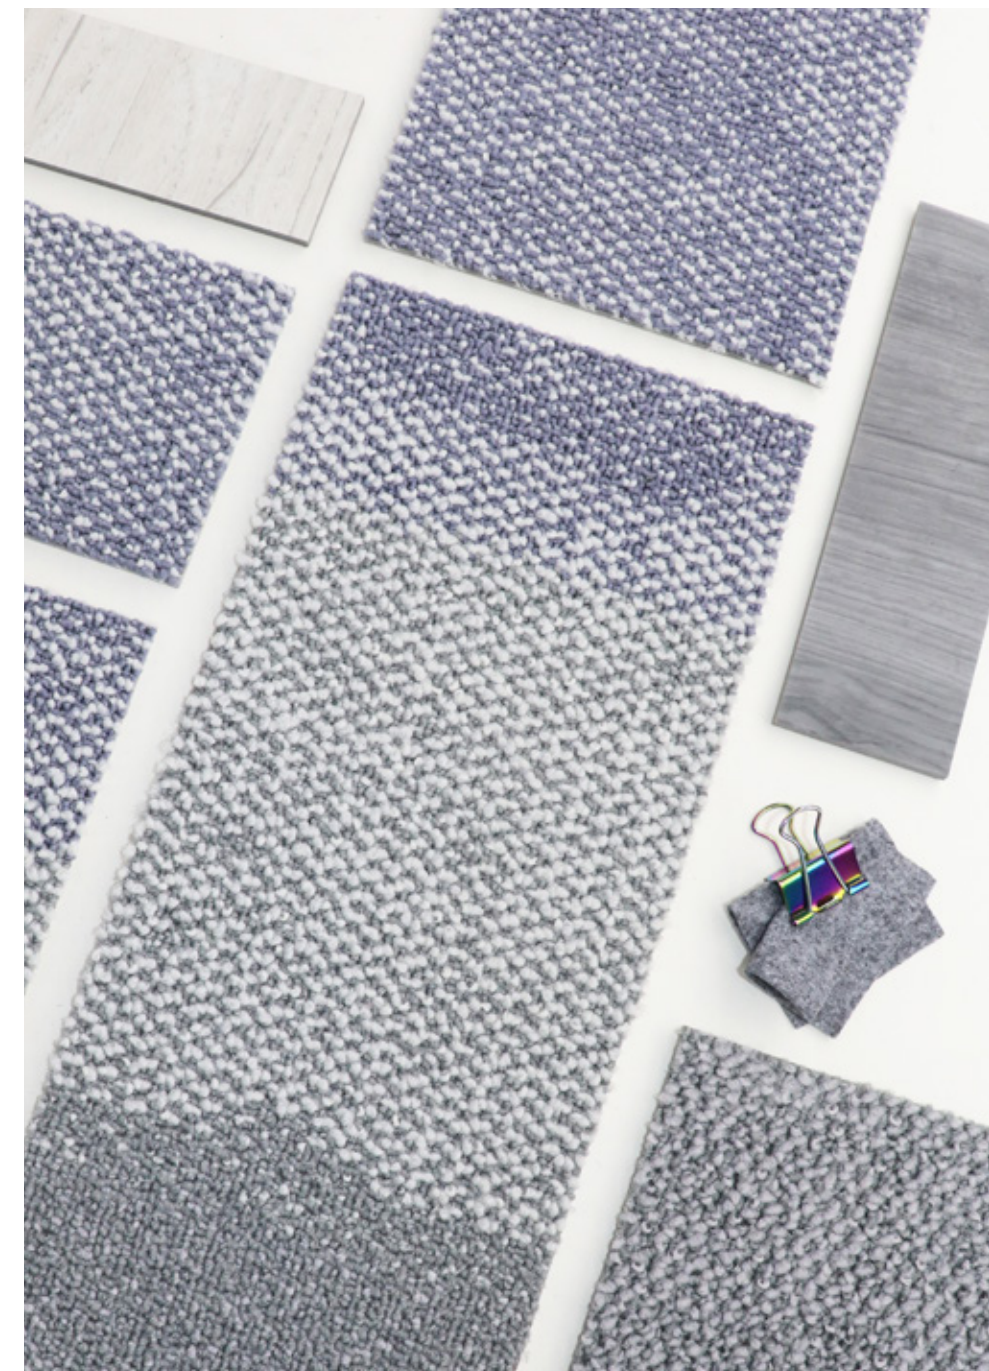

Composure Collection

Naturally subtle, effectively calm

Surrounded by distractions we lose our ability to connect and focus. Nature restores our sense of calm and helps us feel more grounded. Inspired by natural rock formations, Composure creates a tranquil, comfortable platform.

The collection includes a trio of products Composure, Composure Colours and Composure Edge offering a wide range of neutral, pastel and bright colourways.

Composure has been designed with the organic, non-directional flexibility to flow through large areas with ease. The transitional Composure Edge, facilitates a flow from one colour to the next multiplying the possibilities of this great collection.