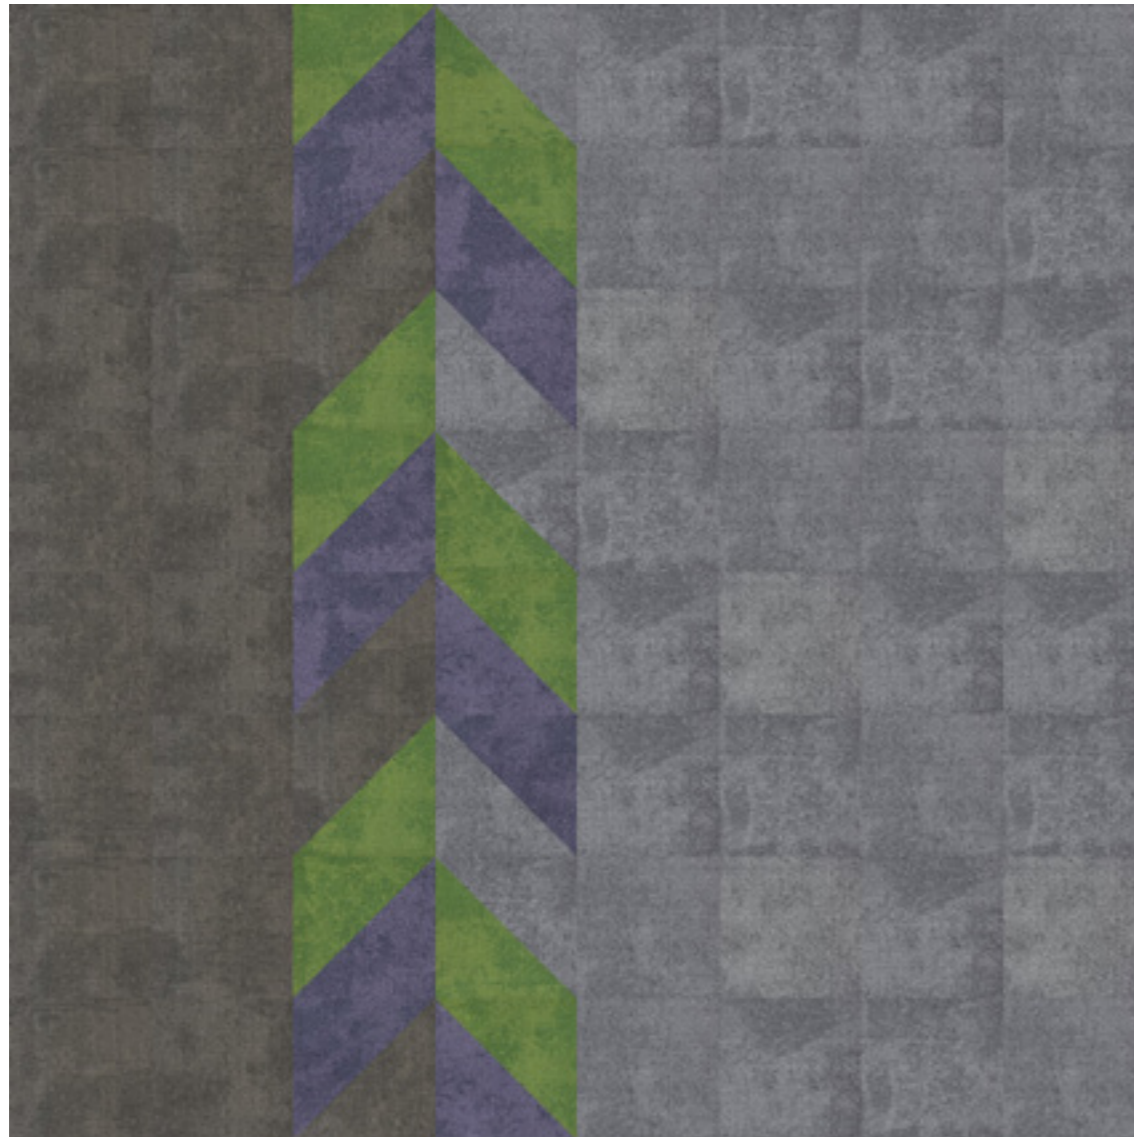

■ **PRODUCT UNITY COLOR** 1136002 GRAPHITE **INSTALLED** ASHLAR

■ **PRODUCT UNITY COLOR** 1136065 LIME **INSTALLED** ASHLAR

-  **PRODUCT** TOUCH OF TIMBER **COLOR** 4191004 ELM **INSTALLED** DESIGN BY TILE
-  **PRODUCT** TOUCH OF TIMBER **COLOR** 4191007 MAPLE **INSTALLED** DESIGN BY TILE
-  **PRODUCT** URBAN RETREAT 501 **COLOR** 327503 STRAW **INSTALLED** DESIGN BY TILE
-  **PRODUCT** URBAN RETREAT 501 **COLOR** 327500 GOLD **INSTALLED** DESIGN BY TILE