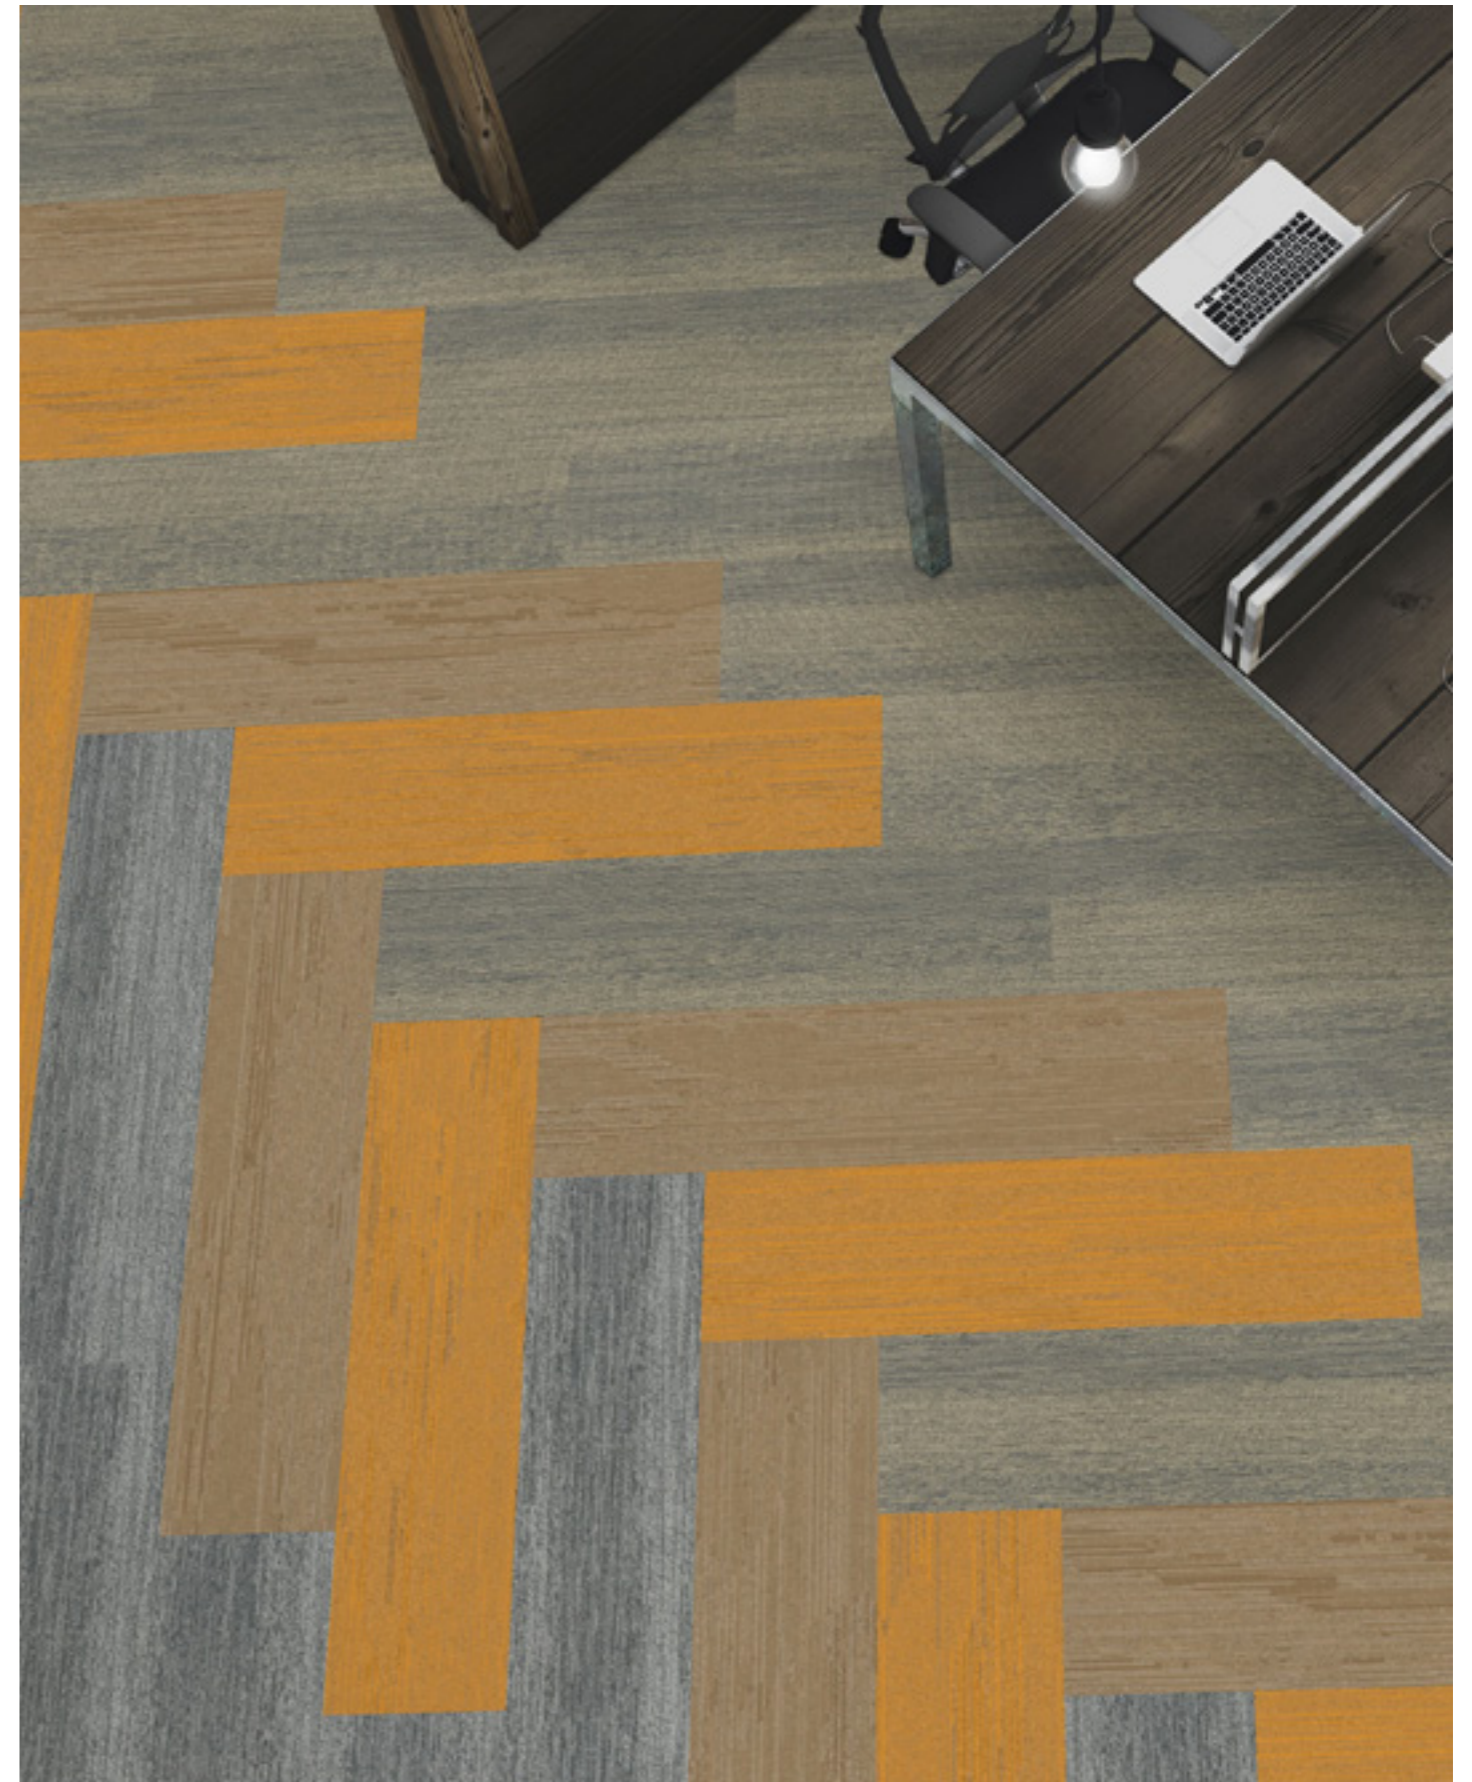

■ **PRODUCT UNITY COLOR** 1136002 GRAPHITE **INSTALLED** ASHLAR

■ **PRODUCT UNITY COLOR** 1136065 LIME **INSTALLED** ASHLAR

-  **PRODUCT** TOUCH OF TIMBER **COLOR** 4191004 ELM **INSTALLED** DESIGN BY TILE
-  **PRODUCT** TOUCH OF TIMBER **COLOR** 4191007 MAPLE **INSTALLED** DESIGN BY TILE
-  **PRODUCT** URBAN RETREAT 501 **COLOR** 327503 STRAW **INSTALLED** DESIGN BY TILE
-  **PRODUCT** URBAN RETREAT 501 **COLOR** 327500 GOLD **INSTALLED** DESIGN BY TILE