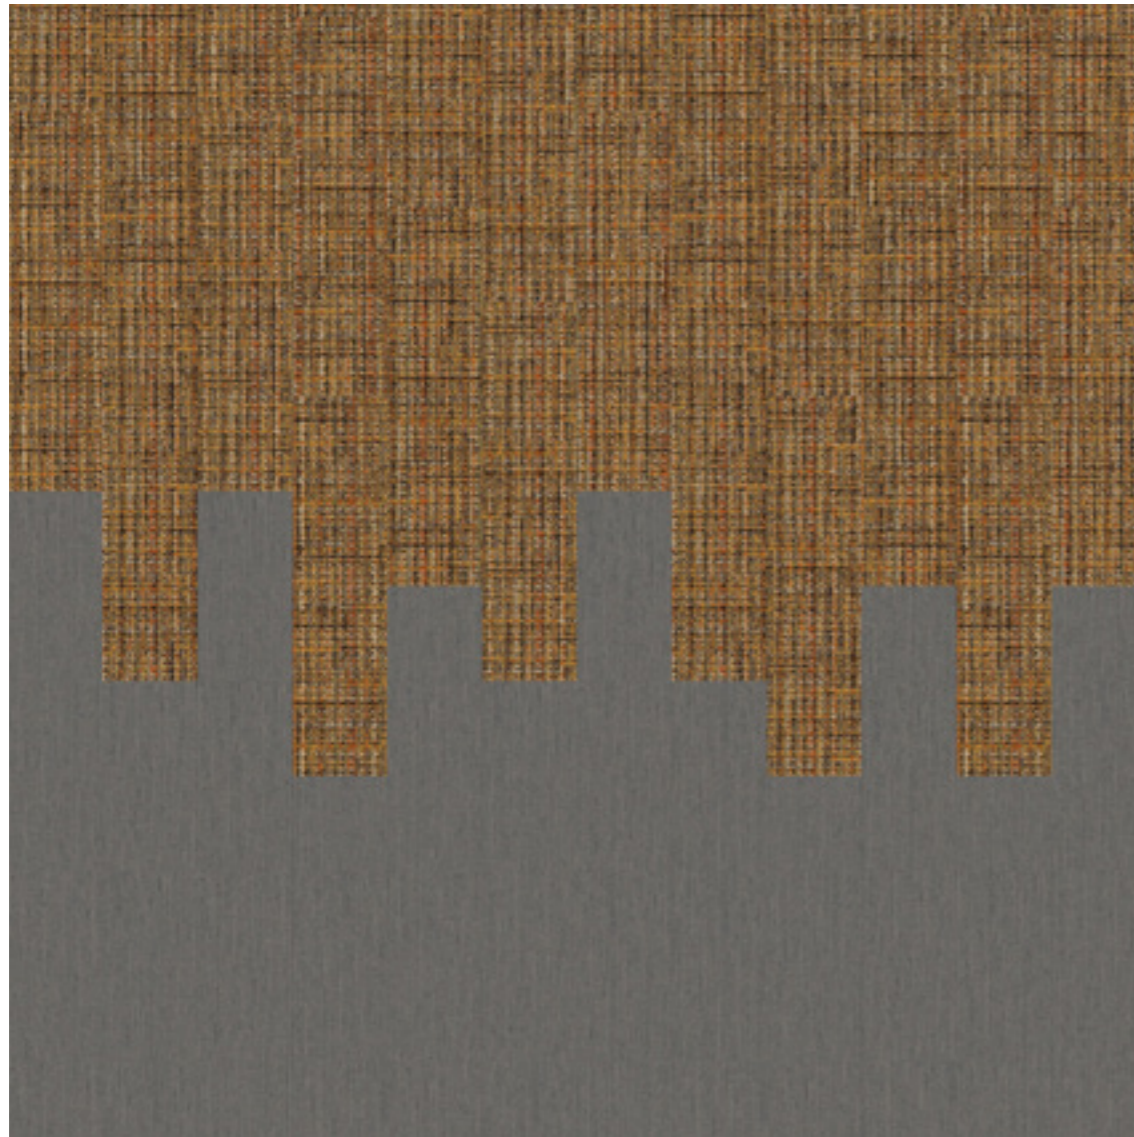

dimension guide

■ **PRODUCT** LVT WALK ABOUT **COLOR** A01404 CARBON **INSTALLED** NON DIRECTIONAL

■ **PRODUCT** LVT WALK ON BY **COLOR** A1502 MONOCHROME **INSTALLED** NON DIRECTIONAL

- PRODUCT** LVT WALK ABOUT **COLOR** A01404 CARBON **INSTALLED** NON DIRECTIONAL
- PRODUCT** LVT WALK ON BY **COLOR** A1502 MONOCHROME **INSTALLED** NON DIRECTIONAL
- PRODUCT** LVT WALK OF LIFE **COLOR** A01205 CHARCOAL **INSTALLED** NON DIRECTIONAL

PRODUCT URBAN RETREAT 303 **COLOR** 326995 STONE **INSTALLED** MONOLITHIC

PRODUCT WORLD WOVEN 895 **COLOR** 8114006 AUTUMN WEAVE **INSTALLED** ASHLAR

 **PRODUCT** SETT IN STONE **COLOR** 8342003 FLINT **INSTALLED** NON DIRECTIONAL

- PRODUCT** HUMAN NATURE 810 **COLOR** 308054 LIMESTONE **INSTALLED** DESIGN BY TILE
- PRODUCT** WORLD WOVEN 865 **COLOR** 81 10003 HIGHLAND WARP **INSTALLED** DESIGN BY TILE
- PRODUCT** WORLD WOVEN 895 **COLOR** 81 14003 HIGHLAND WEAVE **INSTALLED** DESIGN BY TILE

 **PRODUCT** WORLD WOVEN 880 **COLOR** 8112008 SISAL LOOM **INSTALLED** DESIGN BY TILE

 **PRODUCT** WORLD WOVEN 865 **COLOR** 8110008 DALE WARP **INSTALLED** DESIGN BY TILE

■ **PRODUCT** STITCHERY **COLOR** 9281002 IRON STITCHERY **INSTALLED** DESIGN BY TILE