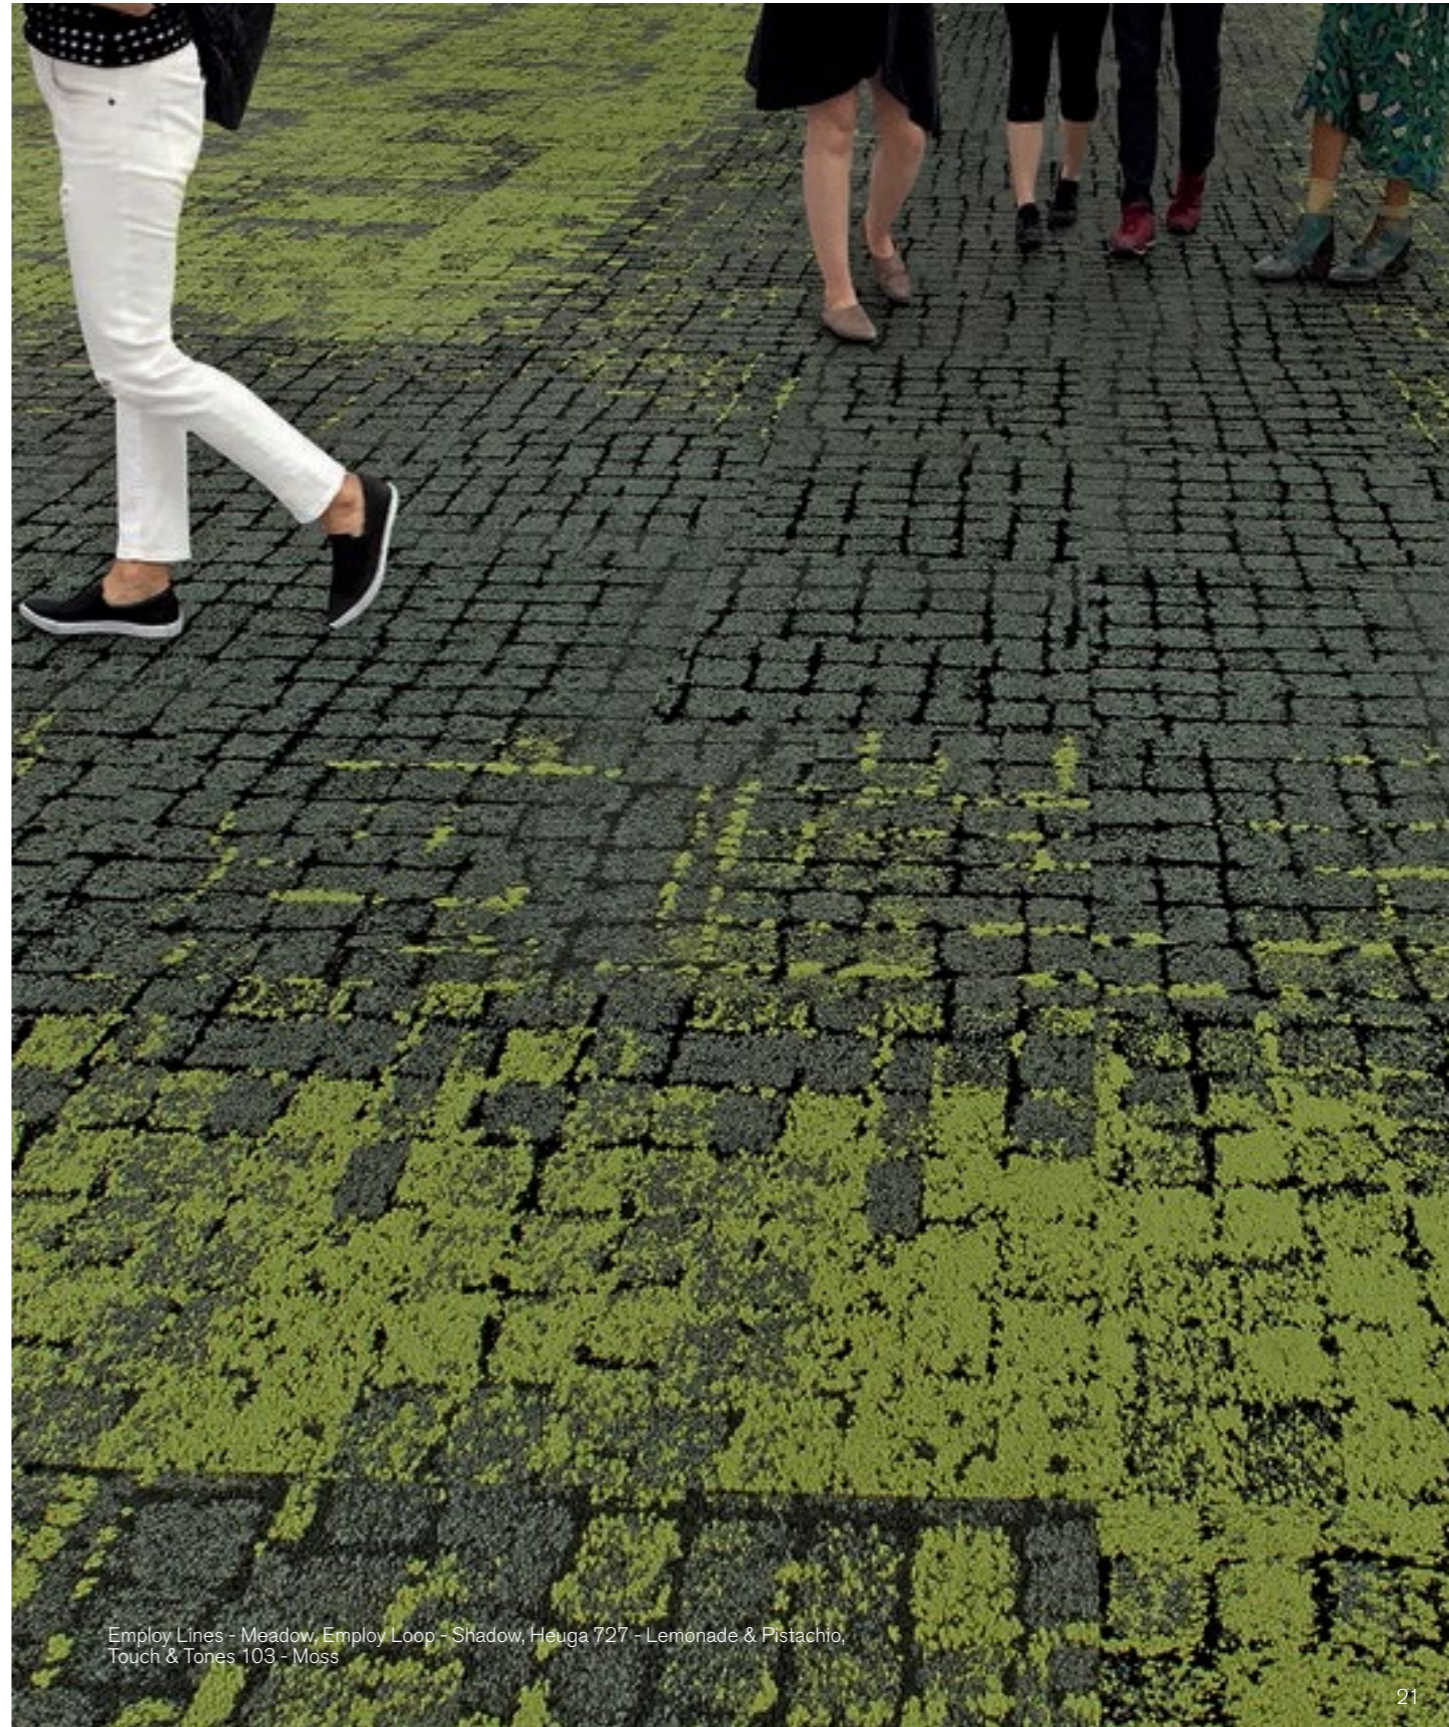

Employ Lines - Meadow, Employ Loop - Shadow, Heuga 727 - Lemonade & Pistachio,
Touch & Tones 103 - Moss