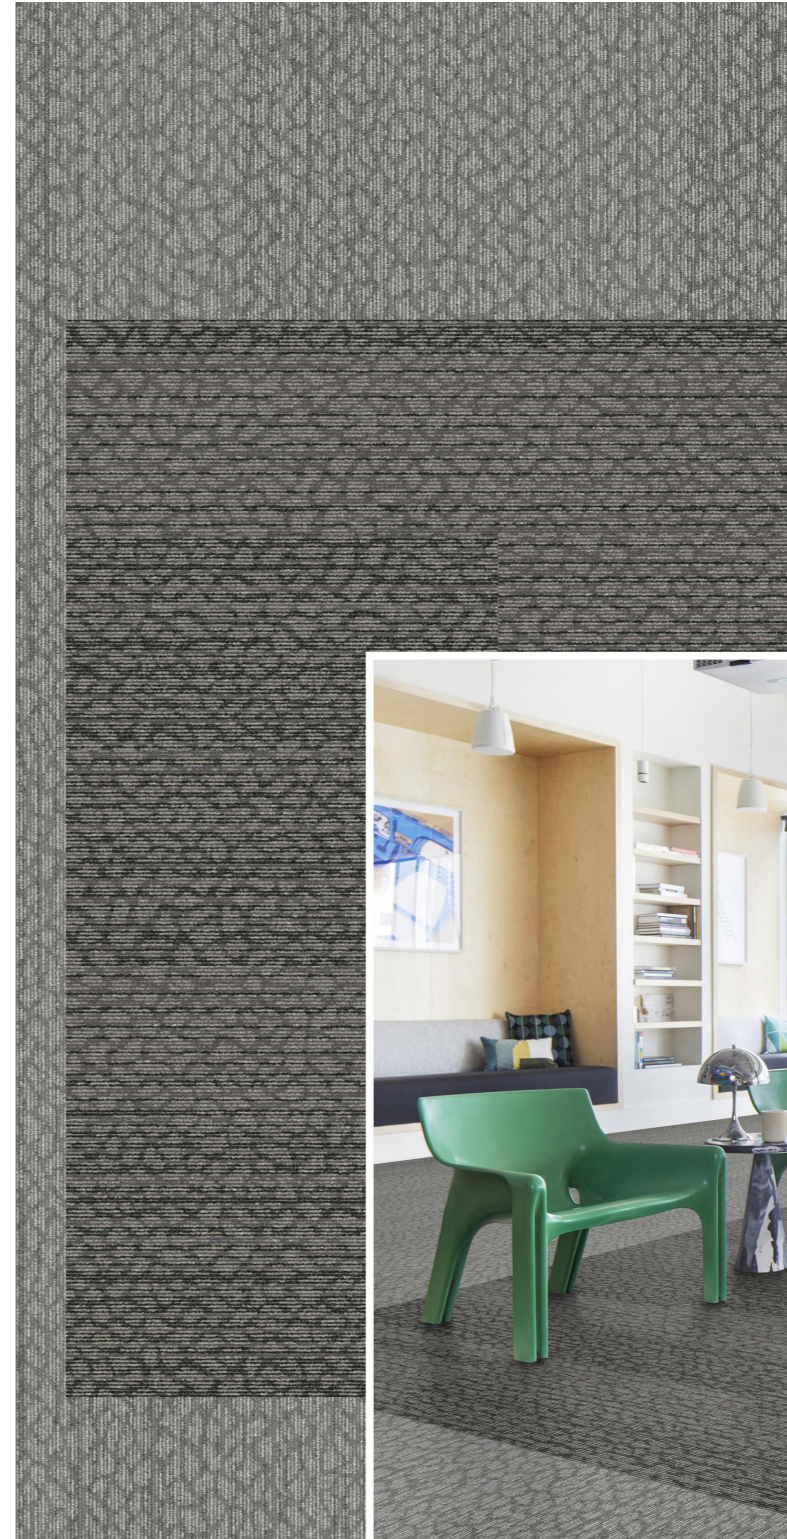

- Carpet Classic Seven**
Size 50cm x 50cm
Colour Ponsonby
Installed Ashlar

- LVT Criterion Classic**
Size 12.5cm x 1m
Colour Mushroom
Installed Ashlar

Design Ideas Below are floor layouts showing how to create the design ideas shared in several of the images featured in this brochure.

■ **Carpet Works Facet**
Size 25cm x 1m
Colour Feldspar
Installed Ashlar

■ **Carpet Works Eon**
Size 25cm x 1m
Colour Fennel
Installed Ashlar

■ **Carpet Works Eon**
Size 25cm x 1m
Colour Mink
Installed Ashlar