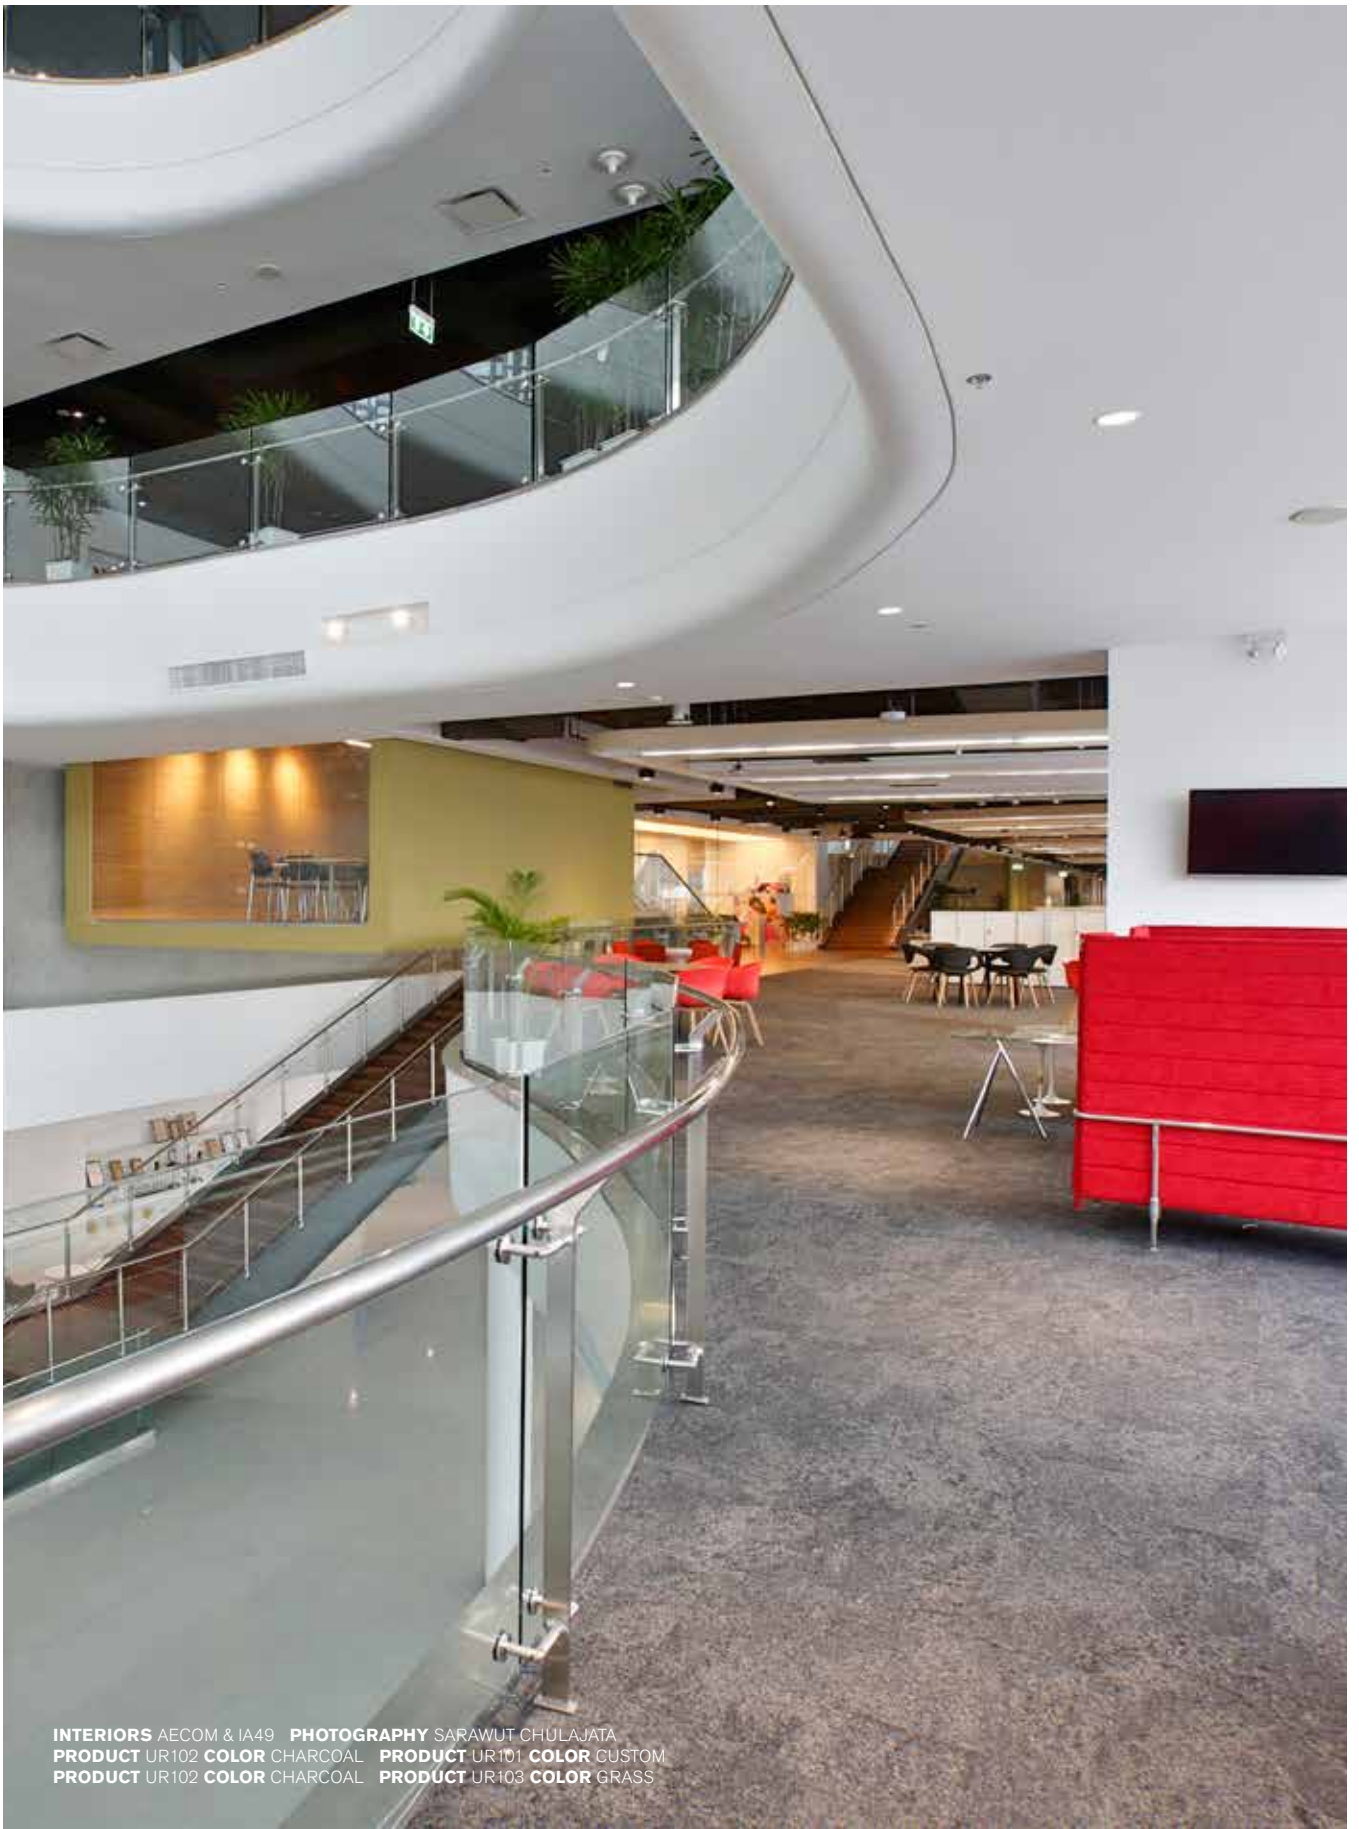

INTERIORS AECOM & IA49 **PHOTOGRAPHY** SARAWUT CHULAJATA
PRODUCT UR102 **COLOR** CHARCOAL **PRODUCT** UR101 **COLOR** CUSTOM
PRODUCT UR102 **COLOR** CHARCOAL **PRODUCT** UR103 **COLOR** GRASS