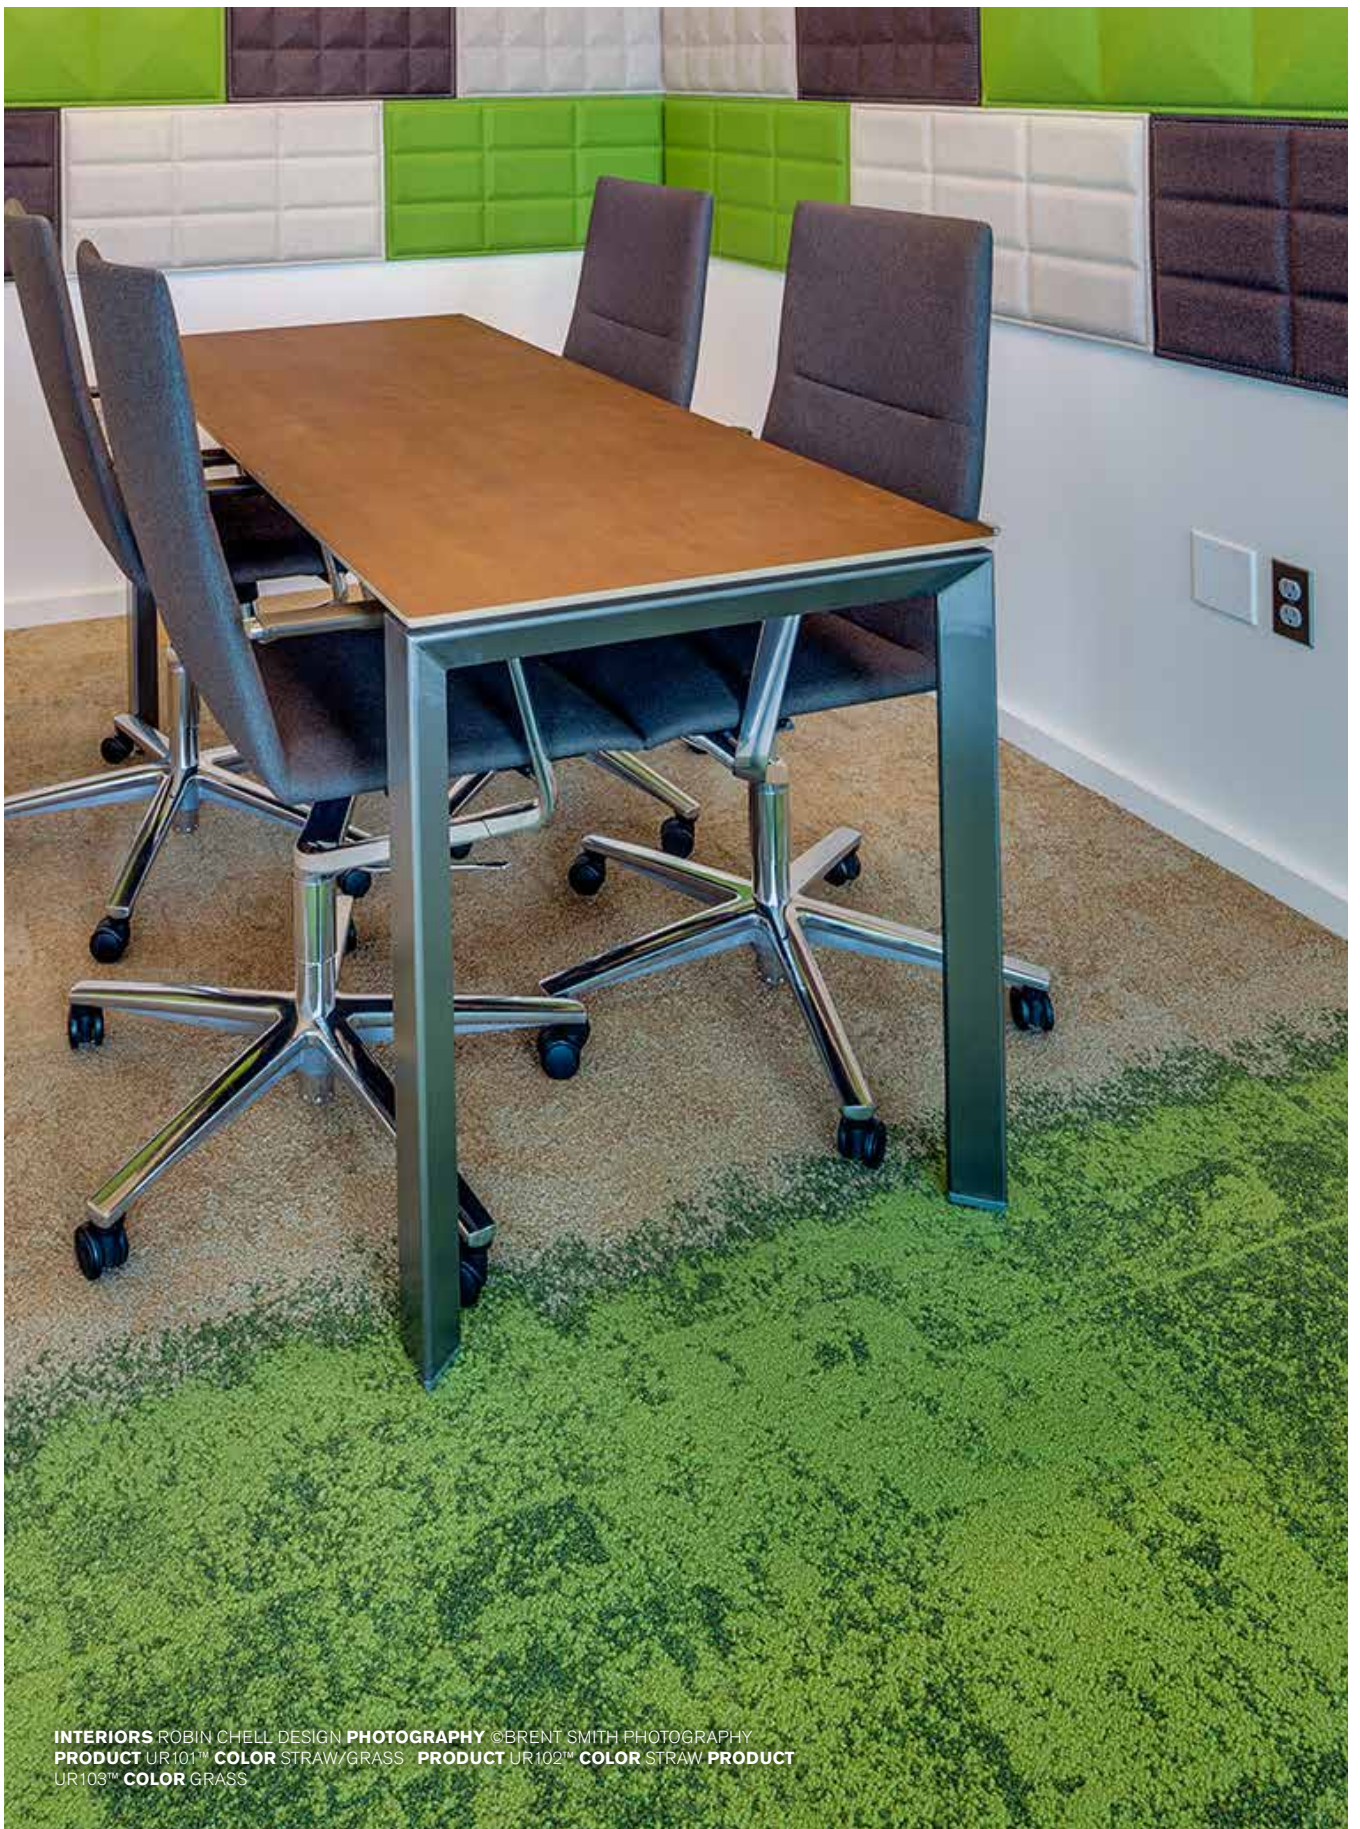

URBAN  
RETREAT™  
AROUND  
THE GLOBE.

**Interface®**

**INTERIORS** ROBIN CHELL DESIGN **PHOTOGRAPHY** ©BRENT SMITH PHOTOGRAPHY  
**COVER PRODUCT** UR101™ **COLOR** STRAW/GRASS  
**PRODUCT** UR102™ **COLOR** STRAW **PRODUCT** UR103™ **COLOR** GRASS