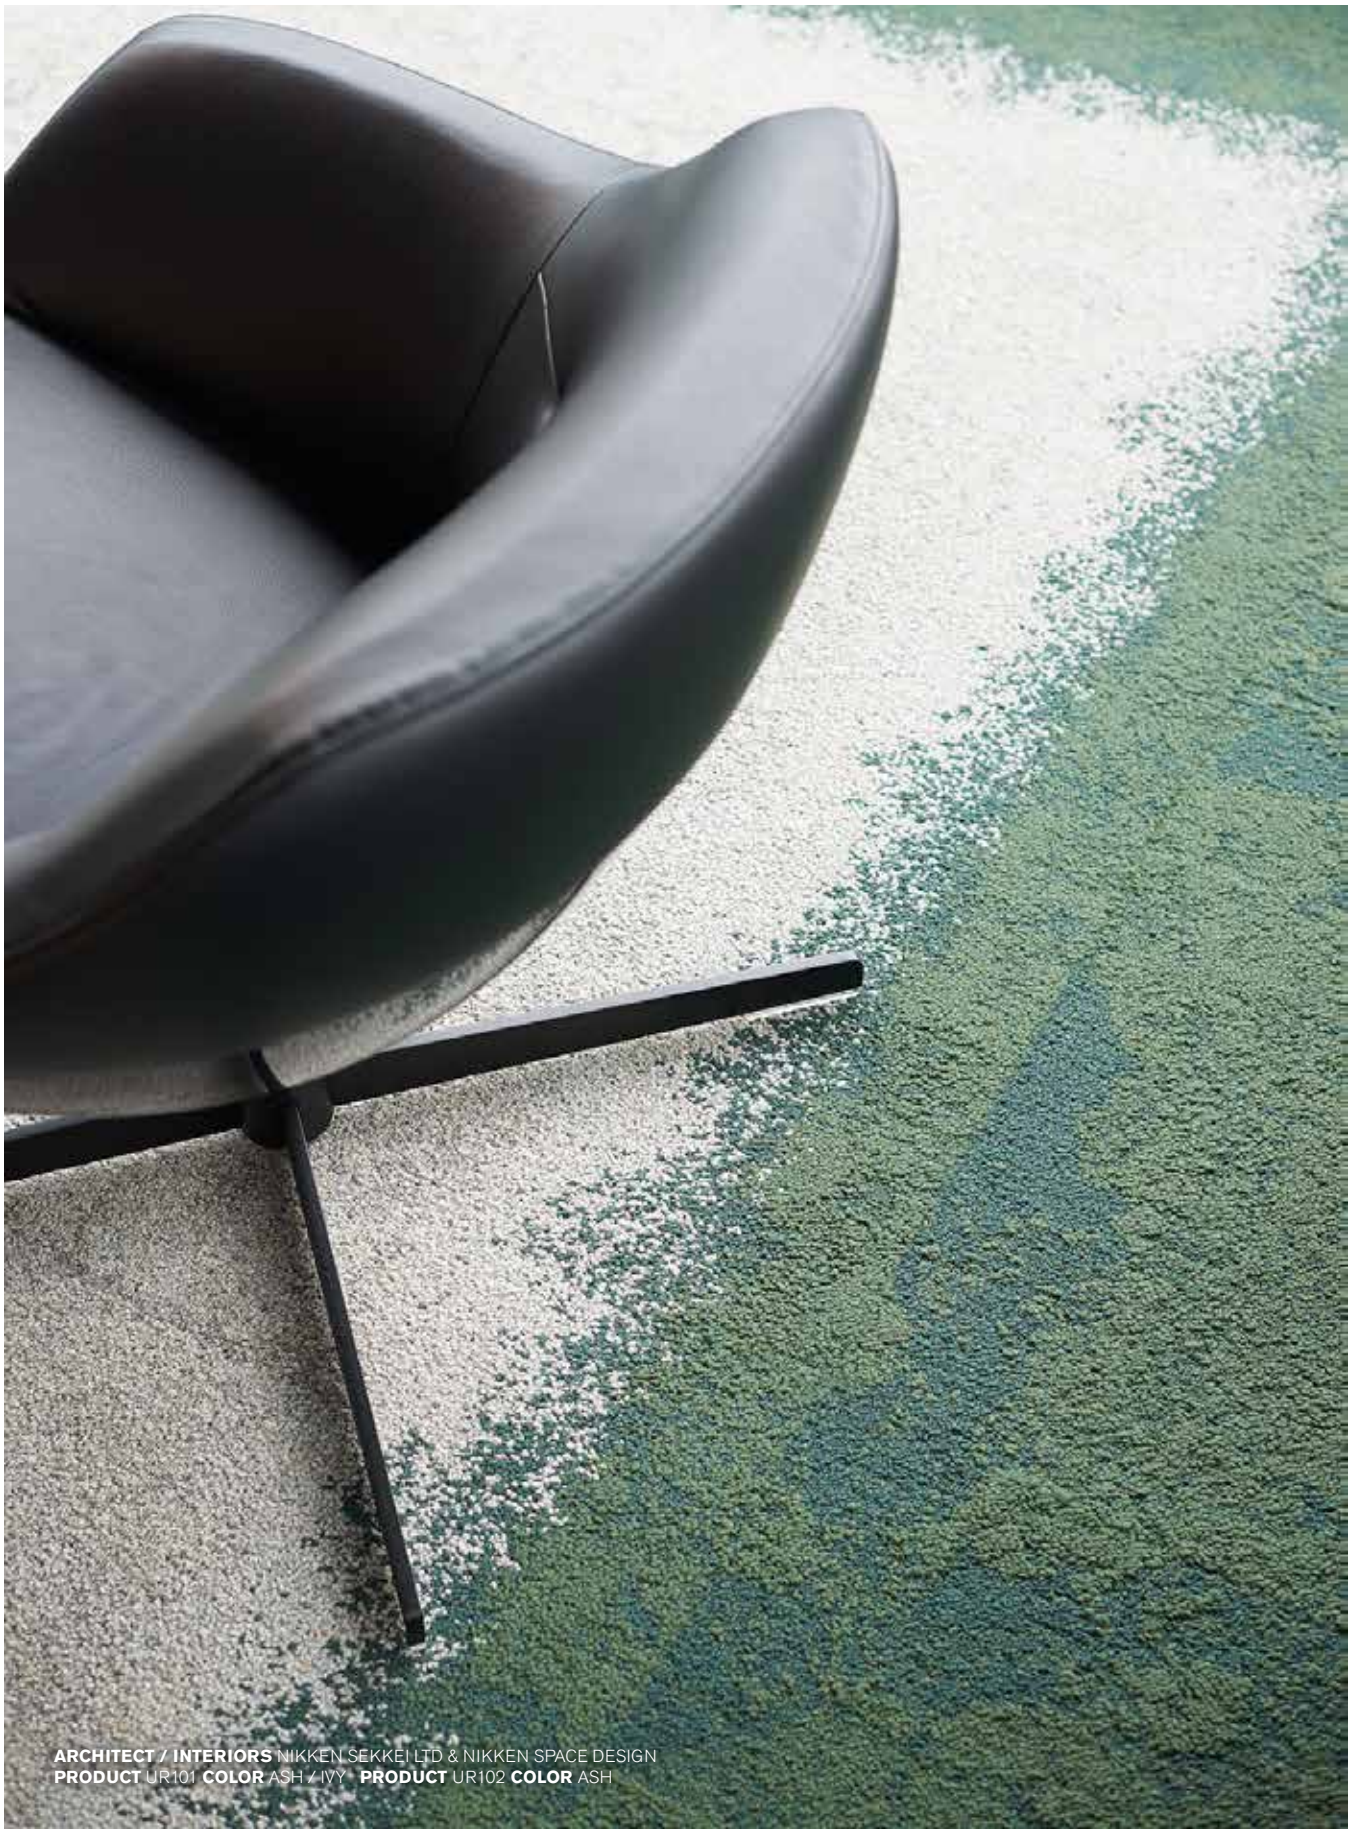

ARCHITECT / INTERIORS NIKKEN SEKKEI LTD & NIKKEN SPACE DESIGN
PRODUCT UR101 COLOR ASH / IYI PRODUCT UR102 COLOR ASH