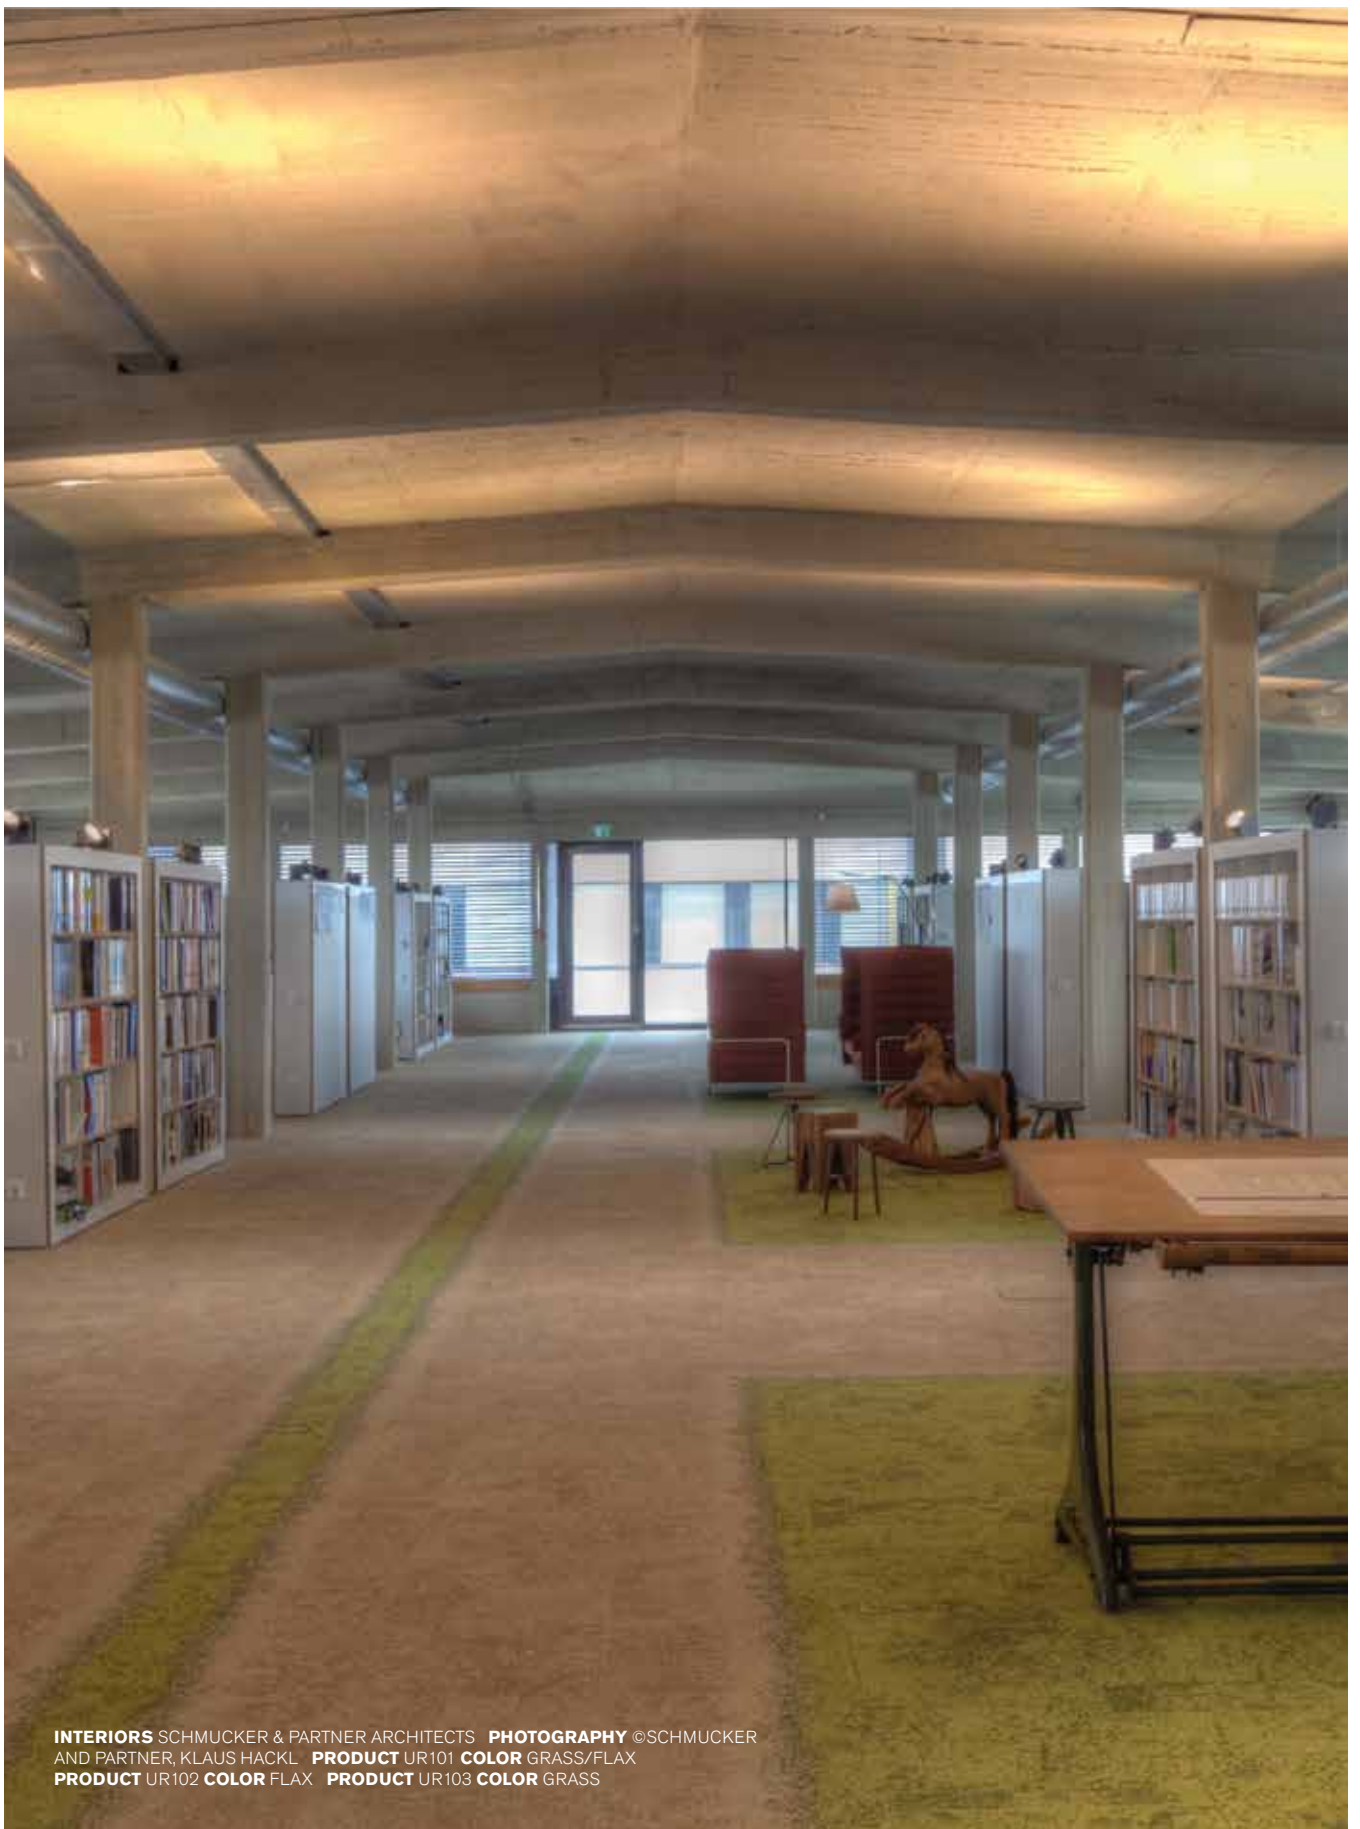

INTERIORS SCHMUCKER & PARTNER ARCHITECTS **PHOTOGRAPHY** ©SCHMUCKER
AND PARTNER, KLAUS HACKL **PRODUCT** UR101 **COLOR** GRASS/FLAX
PRODUCT UR102 **COLOR** FLAX **PRODUCT** UR103 **COLOR** GRASS