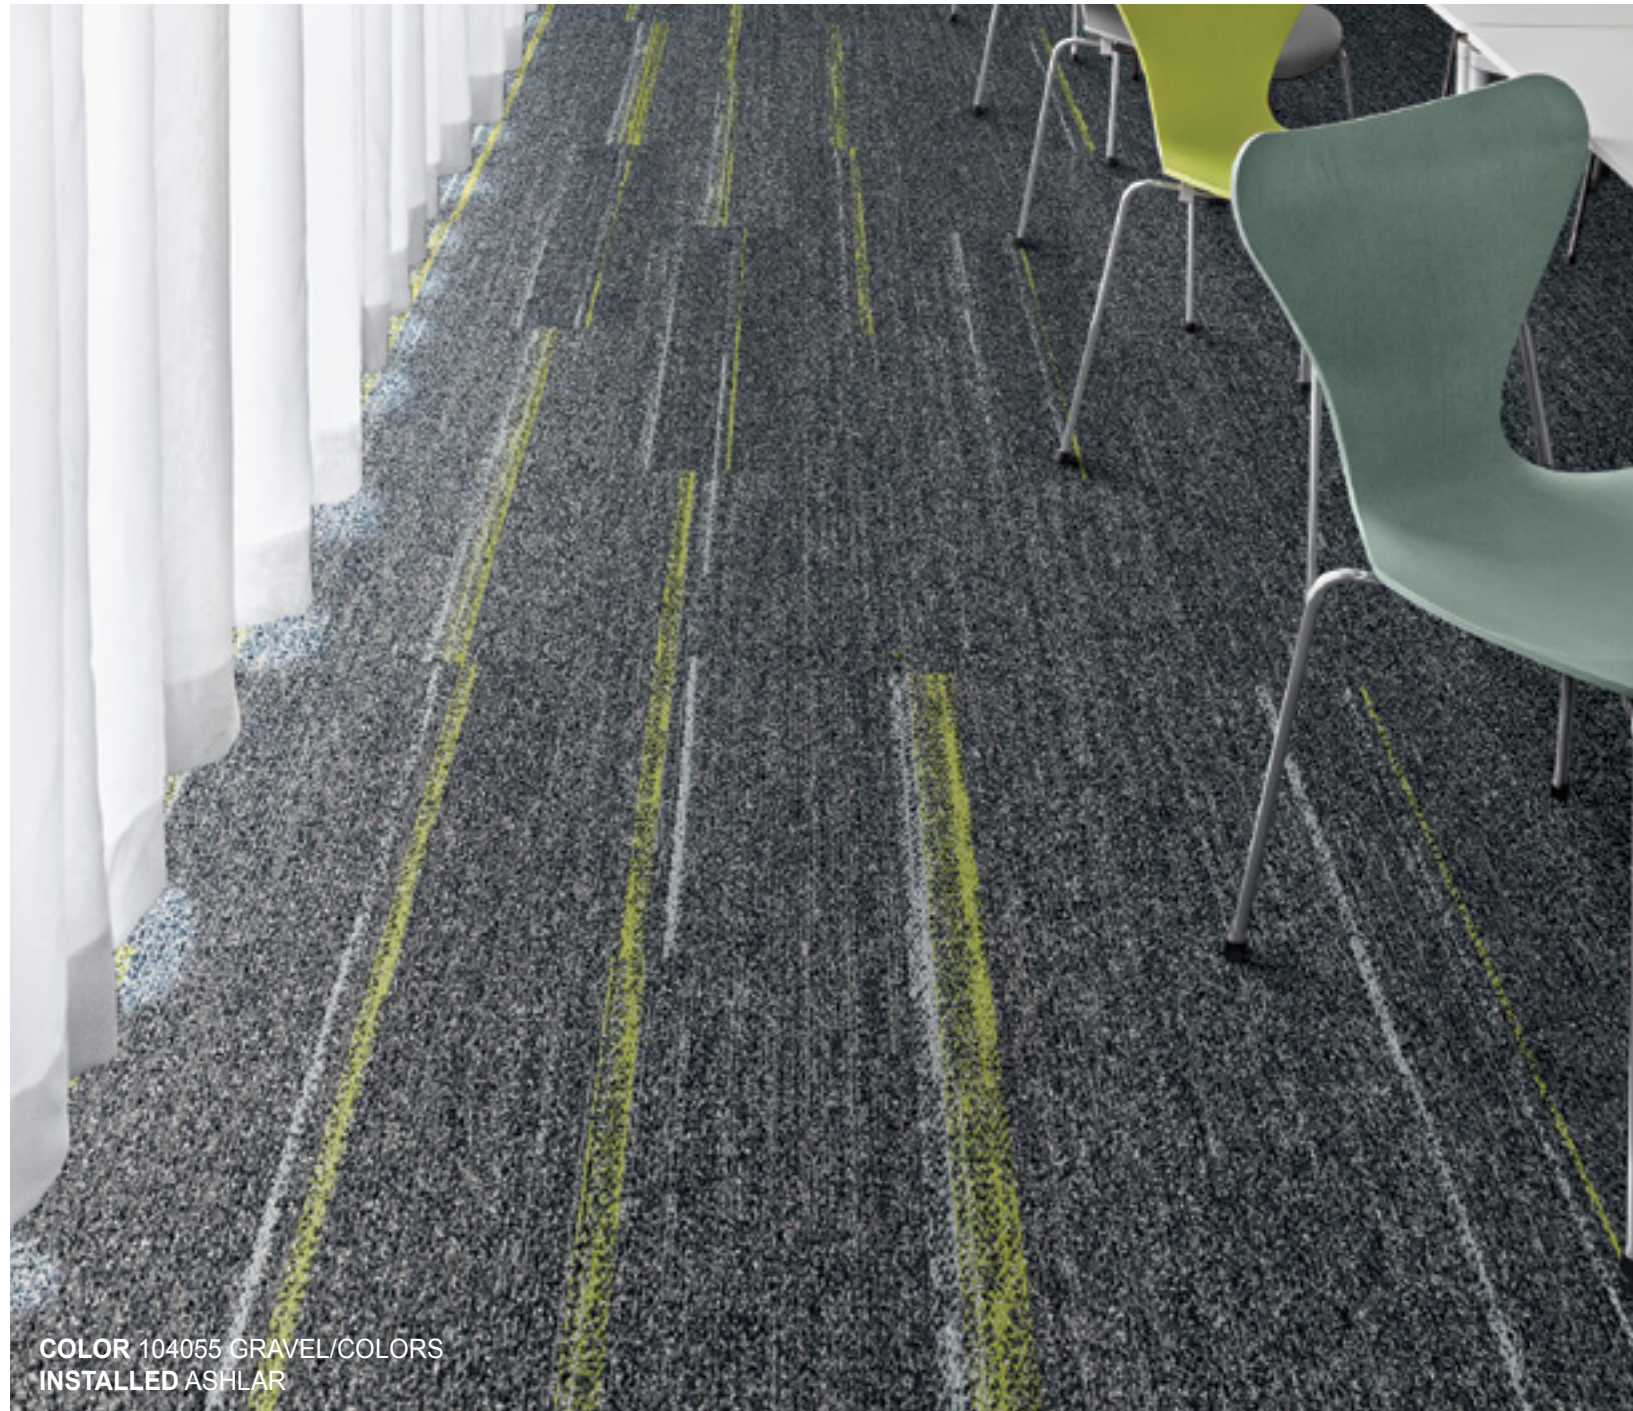

COLOR 104055 GRAVEL/COLORS
INSTALLED ASHLAR

$$ | We'll ship up to 2,000 square yards within 10 working days.

Ground Waves™