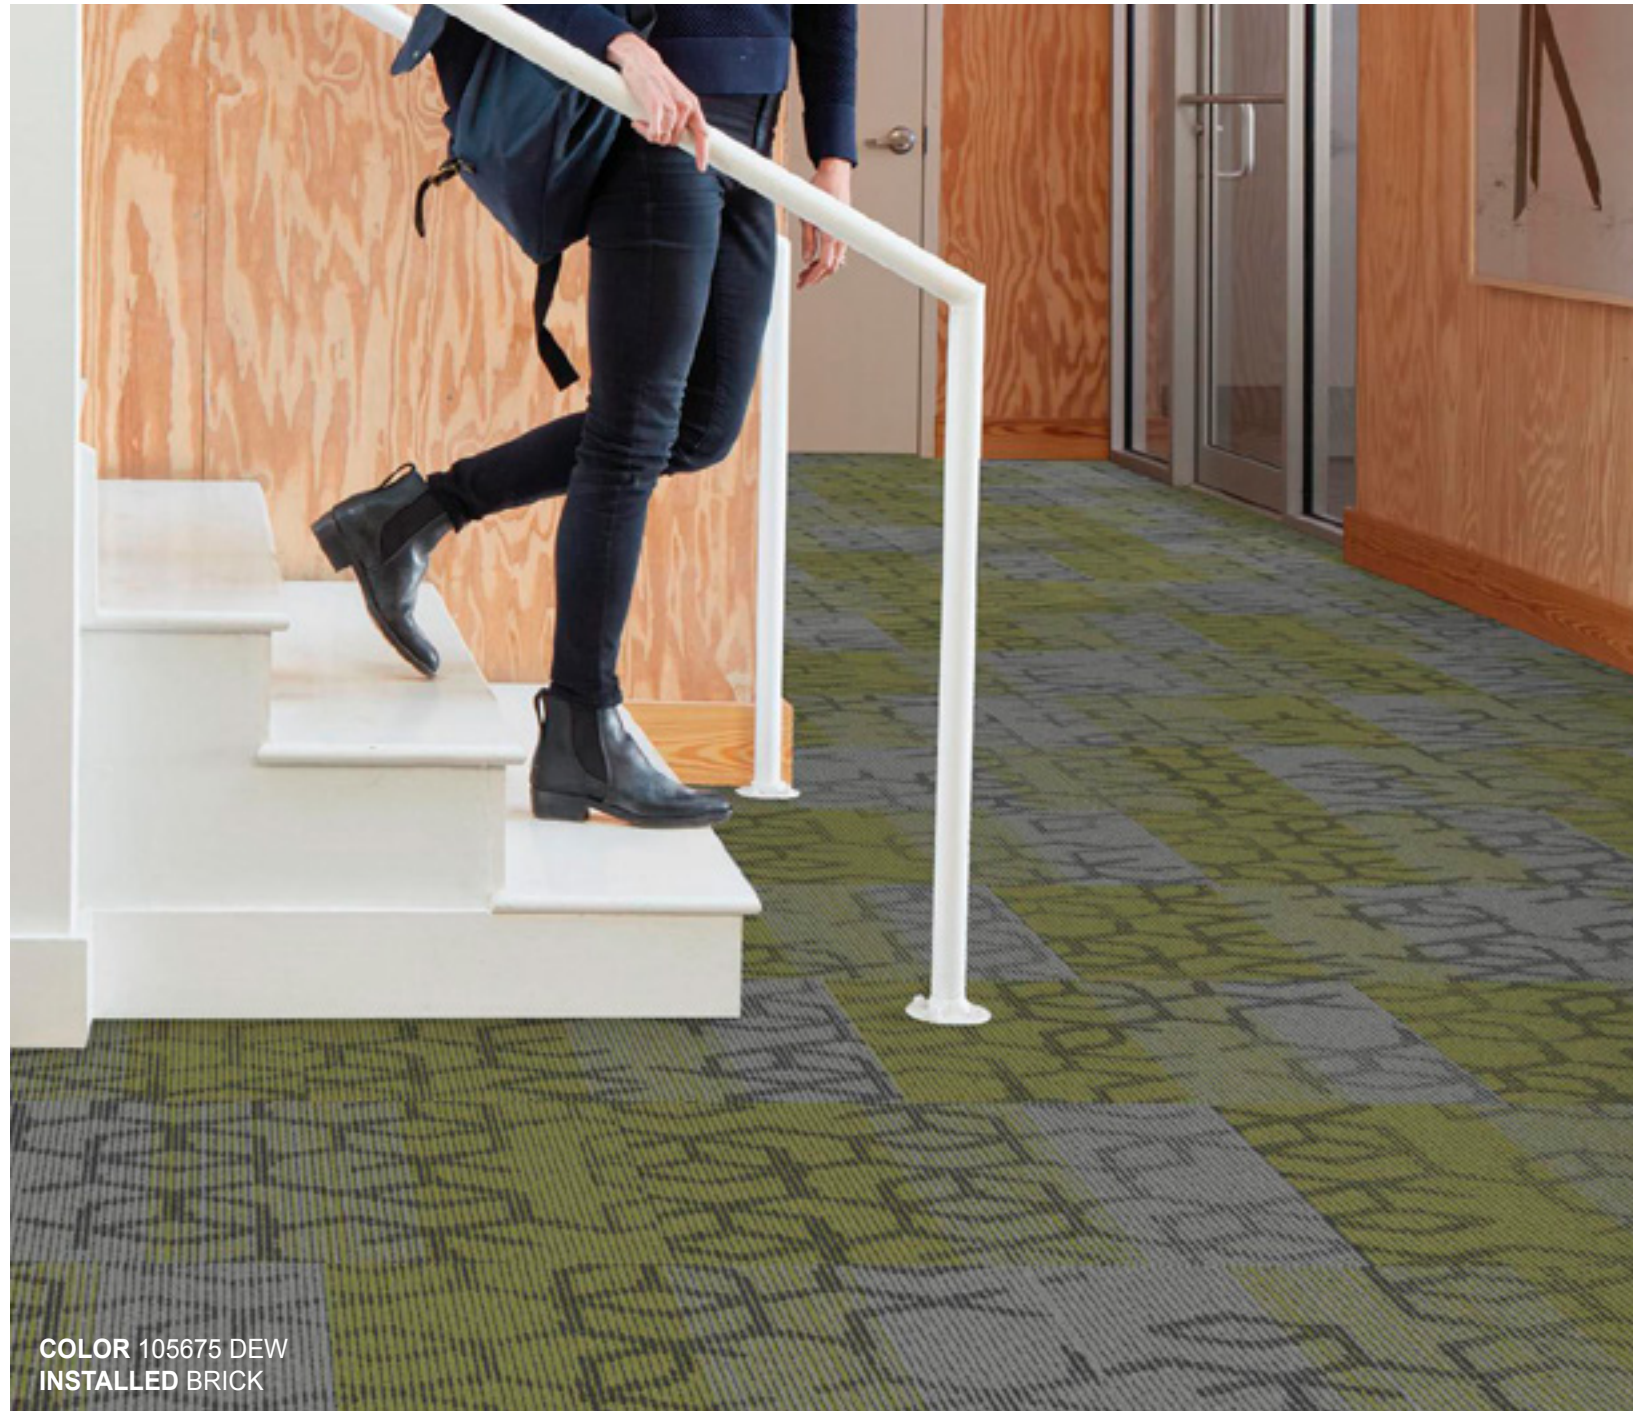

COLOR 105675 DEW
INSTALLED BRICK

$ | We'll ship up to 2,000 square yards within 10 working days.

Let It Bee™ Collection | Honey Do™