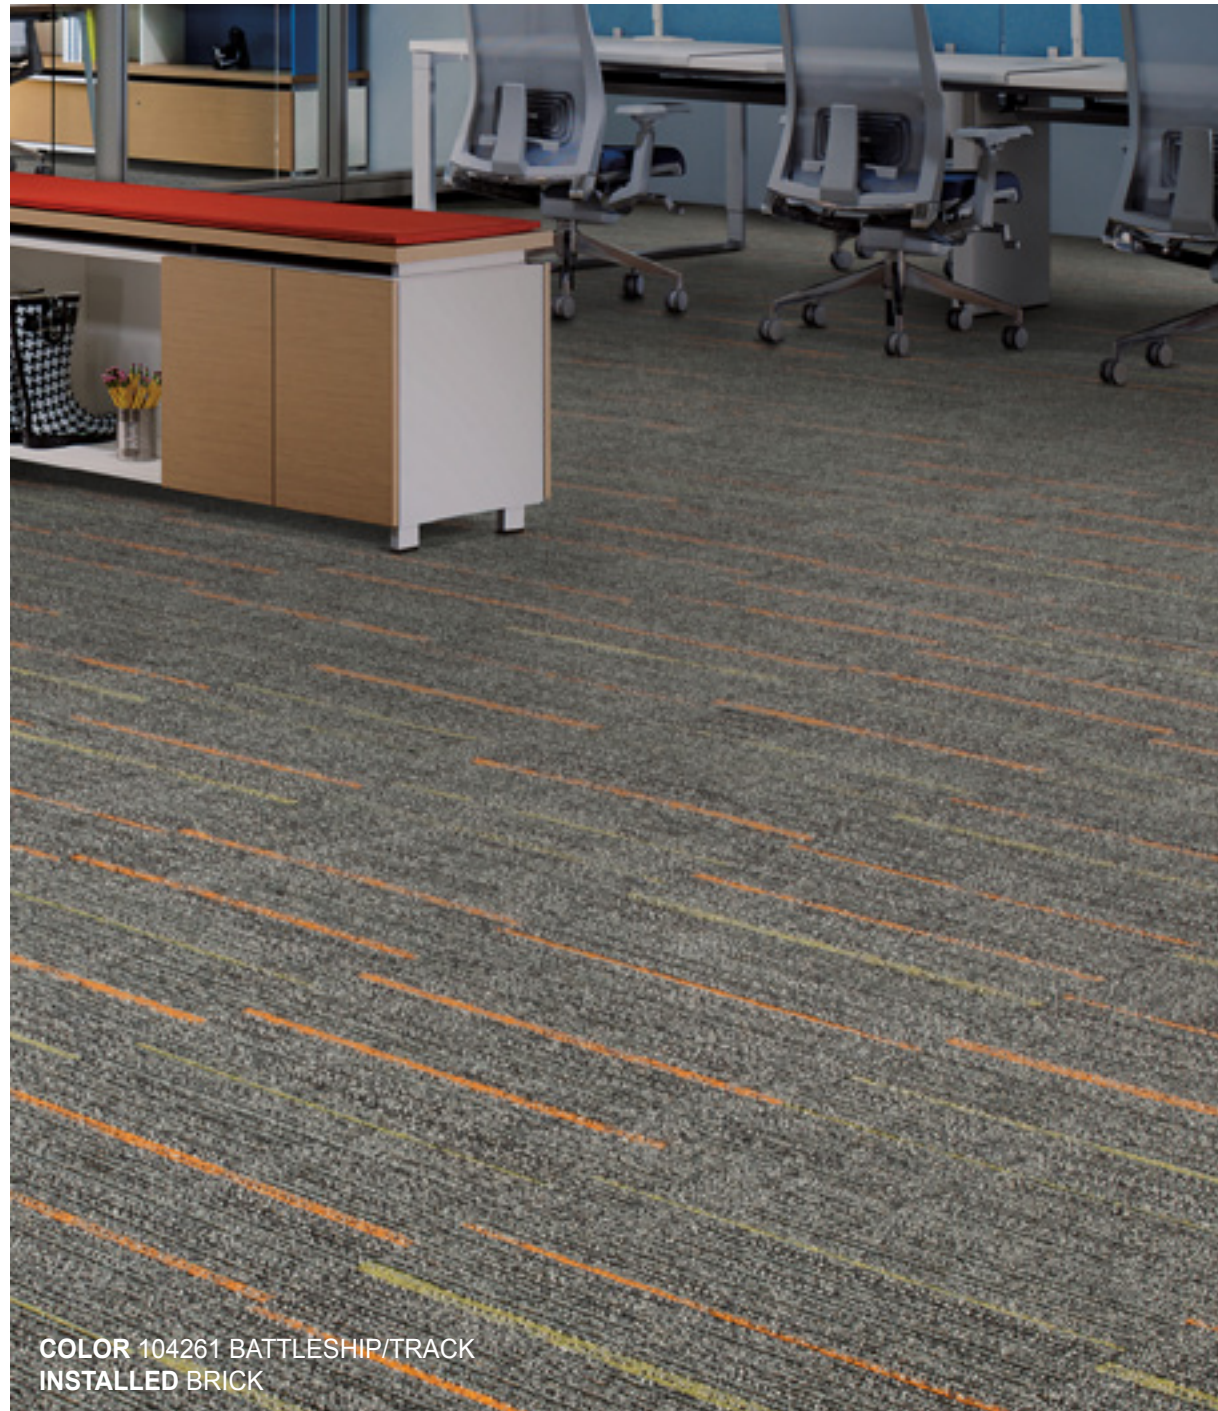

$ | We'll ship up to 2,000 square yards within 10 working days.

Sidetrack™

104257 STRATOSPHERE/TRACK