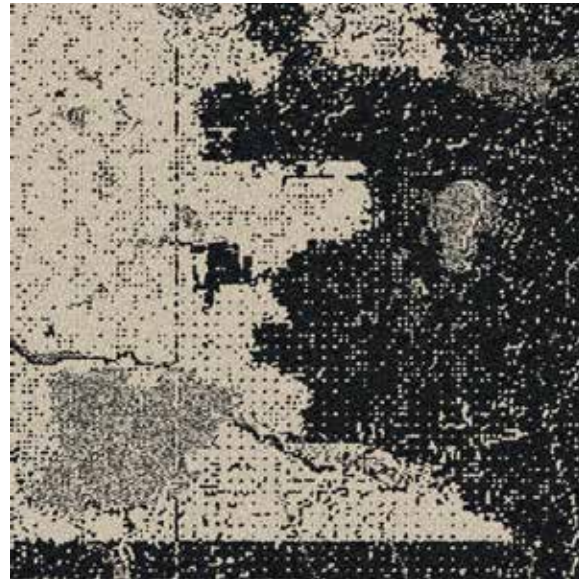

NON DIRECTIONAL

SIZE

106719 Charcoal/Ash

106720 Graphite/Basalt

106721 Limestone/Travertine

106722 Marble/Onyx

Specifications

Style Number	1503102500
Size	50cm x 50cm
Backing	GlasBac®
Yarn Manufacturer	Aquafil
Yarn System	100% Recycled Content Nylon
Color System	100% Solution Dyed
Construction	Tufted Pattern Loop
Installation	Monolithic, Non Directional