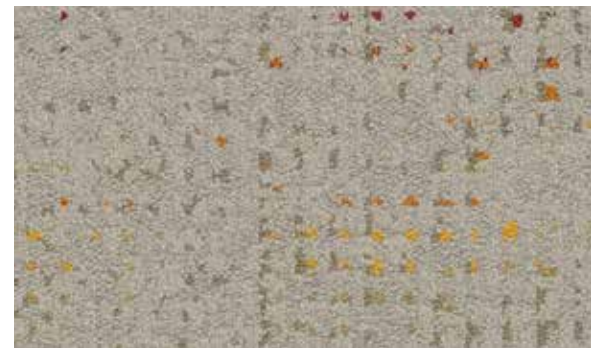

105232 Daylight