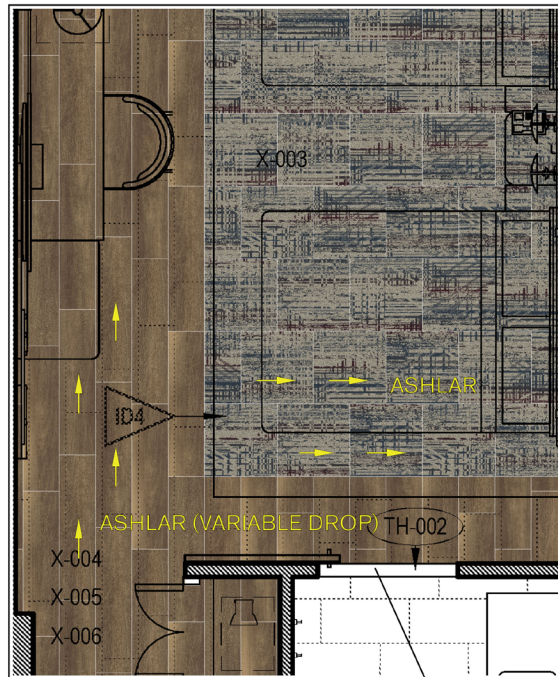

GUESTROOM INSTALLATION PLAN

All quantities are estimates only and are based on plans provided. Site measurements and field verifications are recommended to ensure accuracy. These quantities are not intended to be used for material ordering purposes. Since waste factors may vary by installer, actual ordering quantities are the responsibility of your flooring contractor.