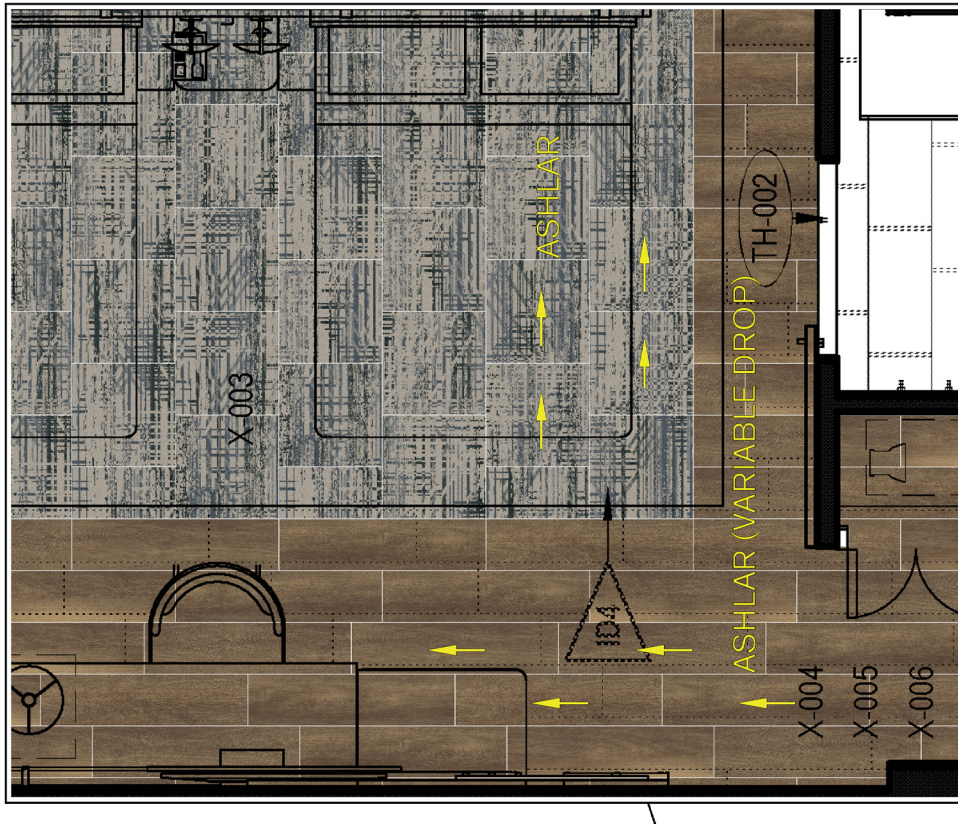

GUESTROOM INSTALLATION PLAN

All quantities are estimates only and are based on plans provided. Site measurements and field verifications are recommended to ensure accuracy. These quantities are not intended to be used for material ordering purposes. Since waste factors may vary by installer, actual ordering quantities are the responsibility of your flooring contractor.