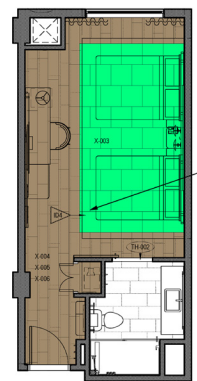

LEGEND

A

PRODUCT: TEXTURED WOODGRAINS
COLOR: A00409 ASH WALNUT
SIZE: 25cm X 1m
INSTALLED: ASHLAR
*An LVT option is A00406 Antique Light Oak

B

PRODUCT: CUSTOM
COLOR: 267948-117
SIZE: 50cm
INSTALLED: ASHLAR