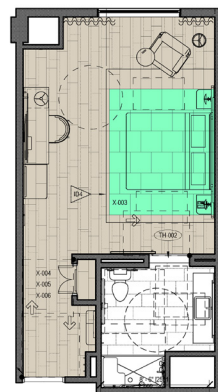

LEGEND

A

PRODUCT: TEXTURED WOODGRAINS
COLOR: A00406 ANTIQUE LIGHT OAK
SIZE: 25cm X 1m
INSTALLED: ASHLAR
*An LVT option is A00409 Ash Walnut

B

PRODUCT: CUSTOM
COLOR: 267948-116
SIZE: 50cm
INSTALLED: ASHLAR

**ACC KING
INSET RUG**