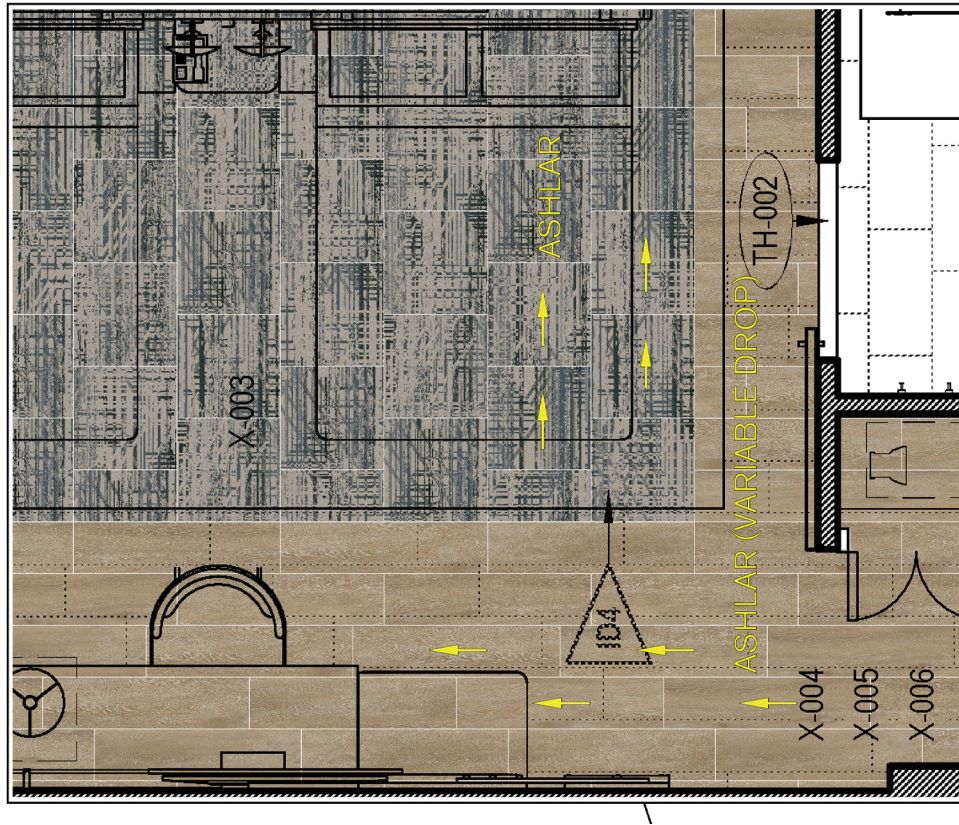

Guestroom Products	Marriott Spec. #	Kit #	Color #	Size	Installation
*LVT Option - Textured Woodgrains	313007		A00406 Antique Light Oak	25cm x 1 m	Ashlar
*LVT Option - Textured Woodgrains	313008		A00409 Ash Walnut	25cm x 1 m	Ashlar
ACC King Mint Area Rug Kit	313125	98-1110-64	267948-117	8'-2" x 9'-10"	Ashlar
King Mint Area Rug Kit	313128	98-1110-64	267948-117	8' 2" x 9'-10"	Ashlar

Installation Specifications	Marriott Spec.#	Description
XL2000 PLUS Adhesive		Double stick install
Selitbloc LVT Underlayment	276822	Underlayment for entire room with carpet and LVT system

* Select from either LVT listed above. Antique Light Oak is pictured.

**Pad not required with carpet tile but acoustical underlayment is required with the LVT and carpet tile system

GUESTROOM INSTALLATION PLAN

All quantities are estimates only and are based on plans provided. Site measurements and field verifications are recommended to ensure accuracy. These quantities are not intended to be used for material ordering purposes. Since waste factors may vary by installer, actual ordering quantities are the responsibility of your flooring contractor.