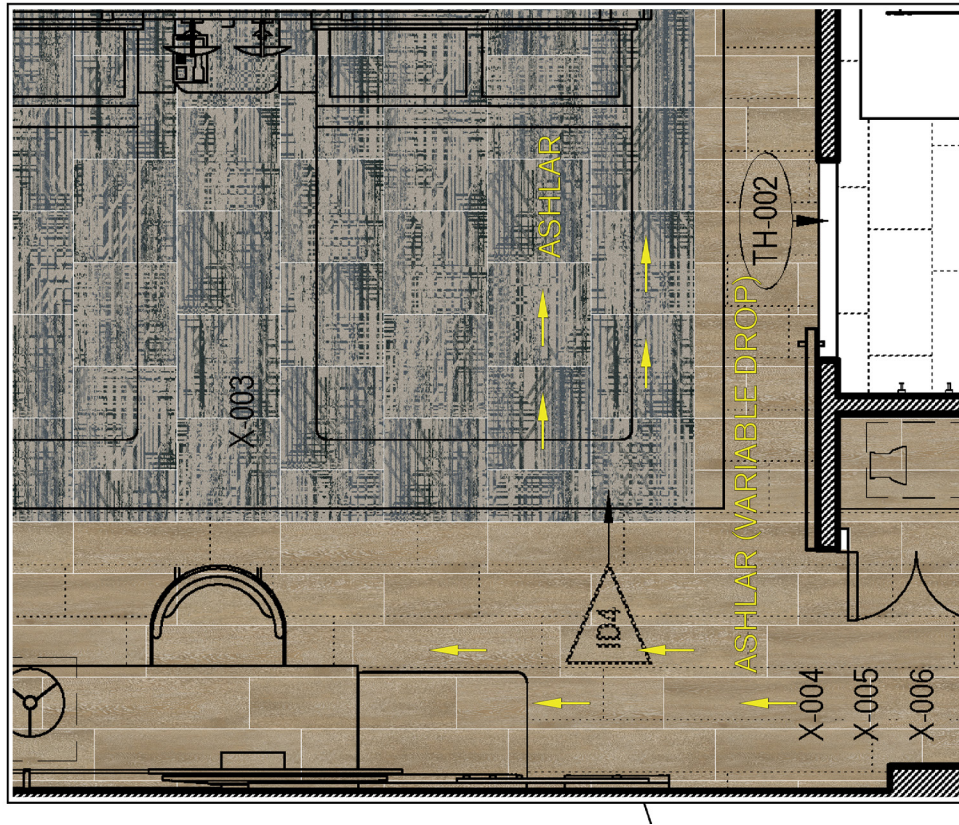

GUESTROOM INSTALLATION PLAN

All quantities are estimates only and are based on plans provided. Site measurements and field verifications are recommended to ensure accuracy. These quantities are not intended to be used for material ordering purposes. Since waste factors may vary by installer, actual ordering quantities are the responsibility of your flooring contractor.