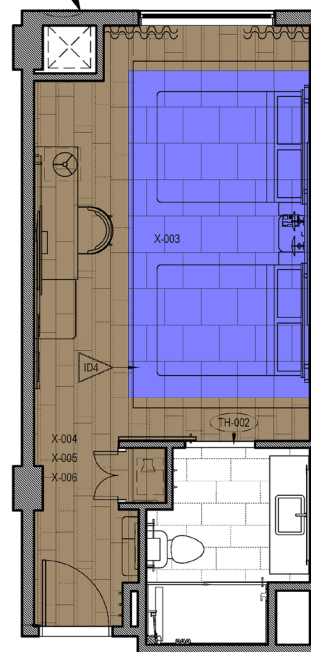

LEGEND

A

PRODUCT: TEXTURED WOODGRAINS
COLOR: A00409 ASH WALNUT
SIZE: 25cm X 1m
INSTALLED: ASHLAR
**An LVT option is A00406 Antique Light Oak*

B

PRODUCT: CUSTOM
COLOR: 267948-116
SIZE: 50cm
INSTALLED: ASHLAR

STD Q/Q
INSET RUG

8'2" x 14'9"
45 TILES TOTAL
41 FULL TILES/ 4 TILES CUT IN HALF