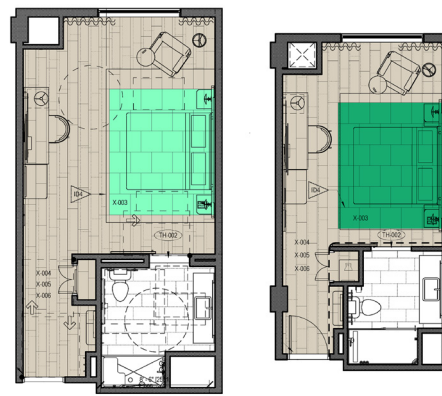

**Pad not required with carpet tile but acoustical underlayment is required with the LVT and carpet tile system

GUESTROOM INSTALLATION PLAN

All quantities are estimates only and are based on plans provided. Site measurements and field verifications are recommended to ensure accuracy. These quantities are not intended to be used for material ordering purposes. Since waste factors may vary by installer, actual ordering quantities are the responsibility of your flooring contractor.

**ACC KING
INSET RUG**

8'2" x 9'10"
30 TILES TOTAL
27 FULL TILES/ 3 TILES CUT IN HALF

**STD KING
INSET RUG**

8'2" x 9'10"
30 TILES TOTAL
27 FULL TILES/ 3 TILES CUT IN HALF

Simply Crafted Plum Décor ACC King and King Guestroom Prototype Order Information