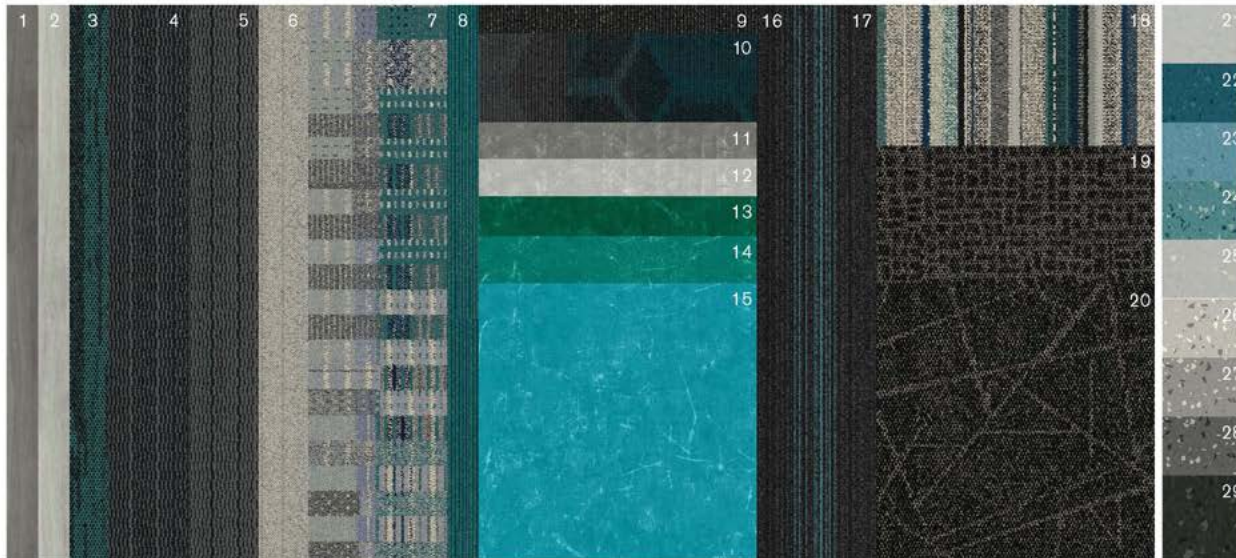

FOLIO

Interface®

Stargazing Collection | Aqua

FOLIO: Interface Design Studio has created a group of supplementary assets that show our newest products in a variety of spaces representing every segment, as well as demonstrate both aspirational design capabilities or practical application in any space—all driven by our launch palettes. Also included is a color placement guide, which shows the position and percentage of hues of each product colorway—serving as a quick and helpful visual reference for customizing color.

STARGAZING COLLECTION

Product Launch Palette - Aries & Scorpio Aqua

- 1) Studio Set: Pewter A00702, 2) Studio Set: Silverlight A00701, 3) AE317: Emerald 105831, 4) Tangled and Taut: Ink Rib 106809, 5) Tangled and Taut: Iron Rib 106813, 6) WW860: Linen Tweed 105351, 7) Social Fabric: Aqua 106781, 8) On Line: Lagoon103794, 9) SR699: Onyx104933, 10) Honey Don't: Dark Ocean105693, 11) Scorpio: Pewter A01717, 12) Scorpio: Silverlight A01716, 13) Aries: Dark Green A01812, 14) Aries: Turquoise A01811, 15) Aries: Aqua A01809, 16) BP410: Licorice 104653, 17) BP411: Licorice-Teal 104661, 18) FLOR Better Half: Teal 106863, 19) Open Air 415: Black, 20) Open Air 420: Black, 21) noraplan Sentica: Frost Bite 6524, 22) norament Satura: Neptune 5129, 23) norament Satura: Aquarius 5130, 24) norament Grano: Ylang-ylang 5322, 25) noraplan Environcare Baby Shower 7039, 26) norament Grano: Angelica Root 5302, 27) norament Grano: Frankincense 5303, 28) norament Grano: Black Pepper 5304, 29) norament Satura: Arcturus 5116

INSTALLED ASHLAR

PRODUCT TANGLED AND TAUNT

COLOR A06813 IRON RIB

SIZE 25cm x 1m

INSTALLED ASHLAR

Interface

LVT PRODUCT SCORPIO
COLOR A01716 SILVERLIGHT
SIZE 50cm
INSTALLED MONOLITHIC

RUBBER PRODUCT NORAMENT SATURA
COLOR 5116 ARCTURUS