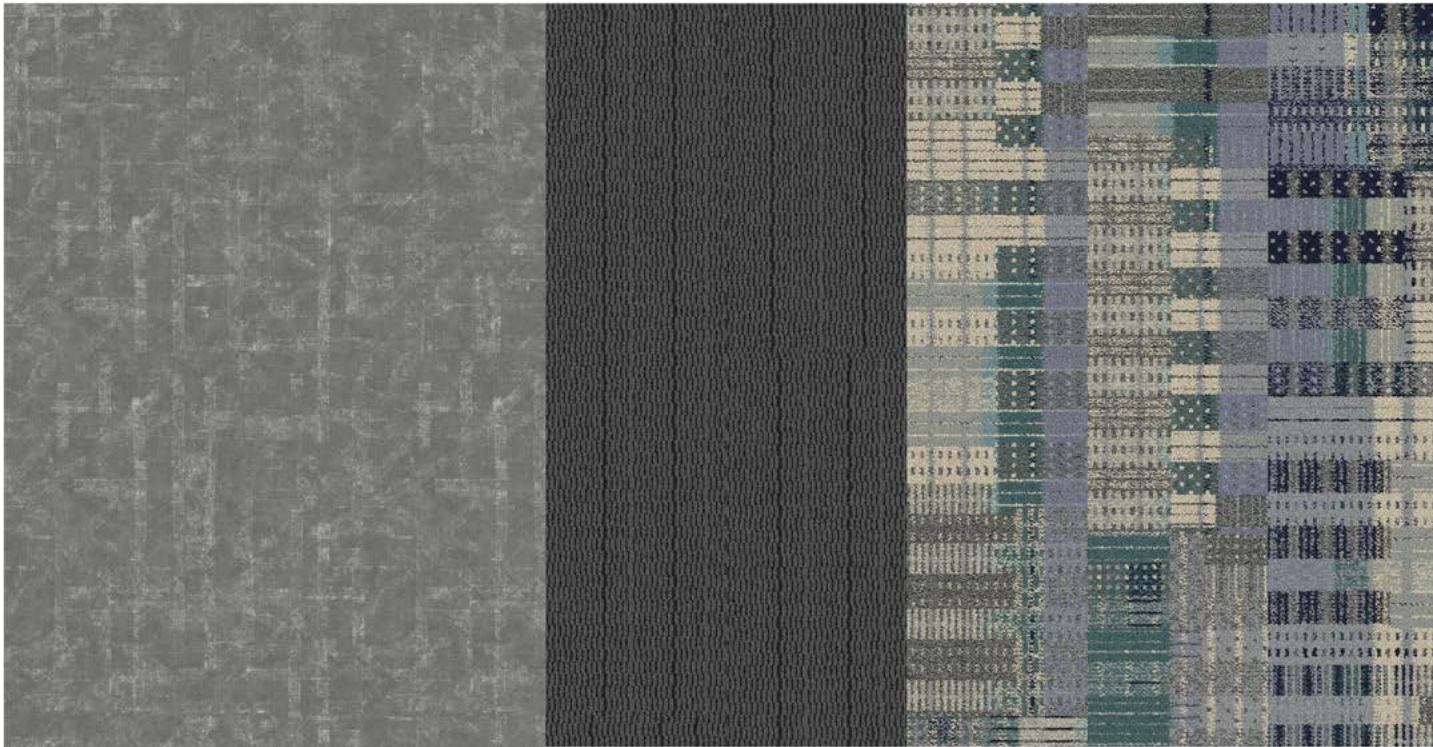

Interface

LVT PRODUCT SCORPIO

COLOR A01717 PEWTER

SIZE 50cm

INSTALLED MONOLITHIC

PRODUCT SOCIAL FABRIC

COLOR 106781 AQUA

SIZE 25cm x 1m

INSTALLED ASHLAR

PRODUCT TANGLED AND TAUNT

COLOR A06813 IRON RIB

SIZE 25cm x 1m

INSTALLED ASHLAR