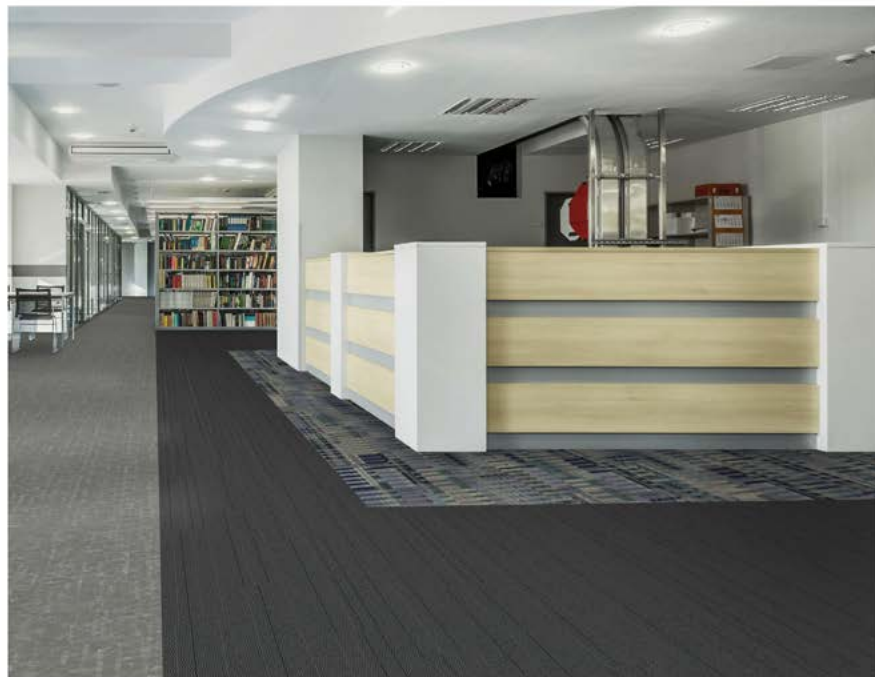

Interface

LVT PRODUCT SCORPIO

COLOR A01717 PEWTER

SIZE 50cm

INSTALLED MONOLITHIC

PRODUCT SOCIAL FABRIC

COLOR 106781 AQUA

SIZE 25cm x 1m

INSTALLED ASHLAR

PRODUCT TANGLED AND TAUNT

COLOR A06813 IRON RIB

SIZE 25cm x 1m

INSTALLED ASHLAR