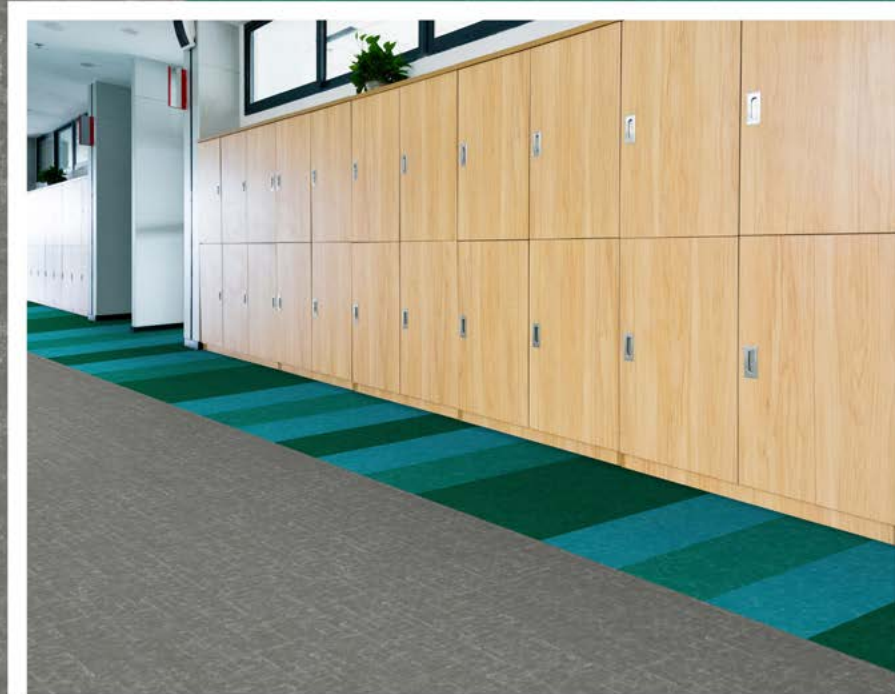

Interface®

LVT PRODUCT SCORPIO
COLOR A01717 PEWTER
SIZE 50cm
INSTALLED MONOLITHIC

LVT PRODUCT ARIES
COLOR A01809 AQUA, A01811 TURQUOISE,
A01812 DARK GREEN
SIZE 50cm
INSTALLED PATTERN BY TILE