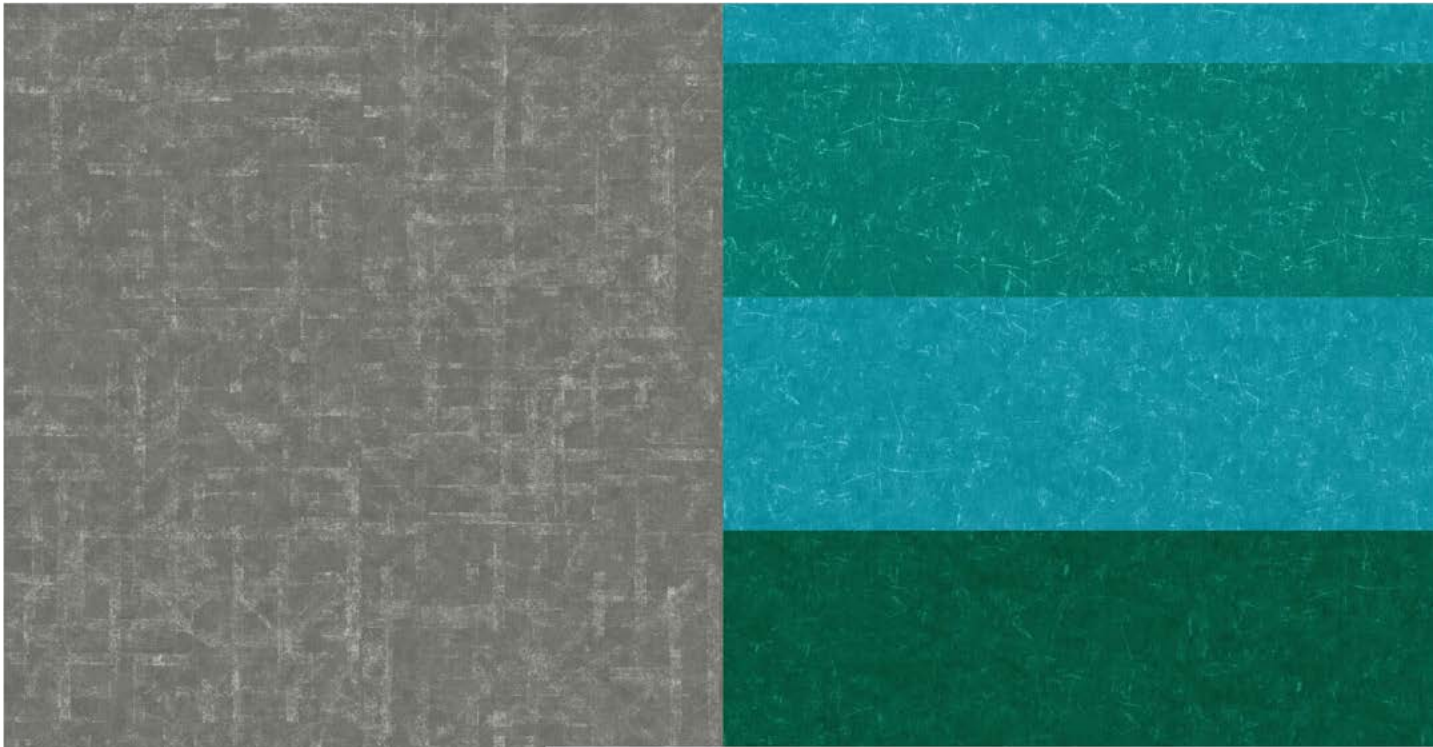

LVT PRODUCT SCORPIO
COLOR A01717 PEWTER
SIZE 50cm
INSTALLED MONOLITHIC

Interface

PRODUCT SR699
COLOR 104933 ONYX
SIZE 50cm
INSTALLED QUARTER TURN

PRODUCT HONEY DONT
COLOR 105693 DARK OCEAN
SIZE 50cm
INSTALLED BRICK