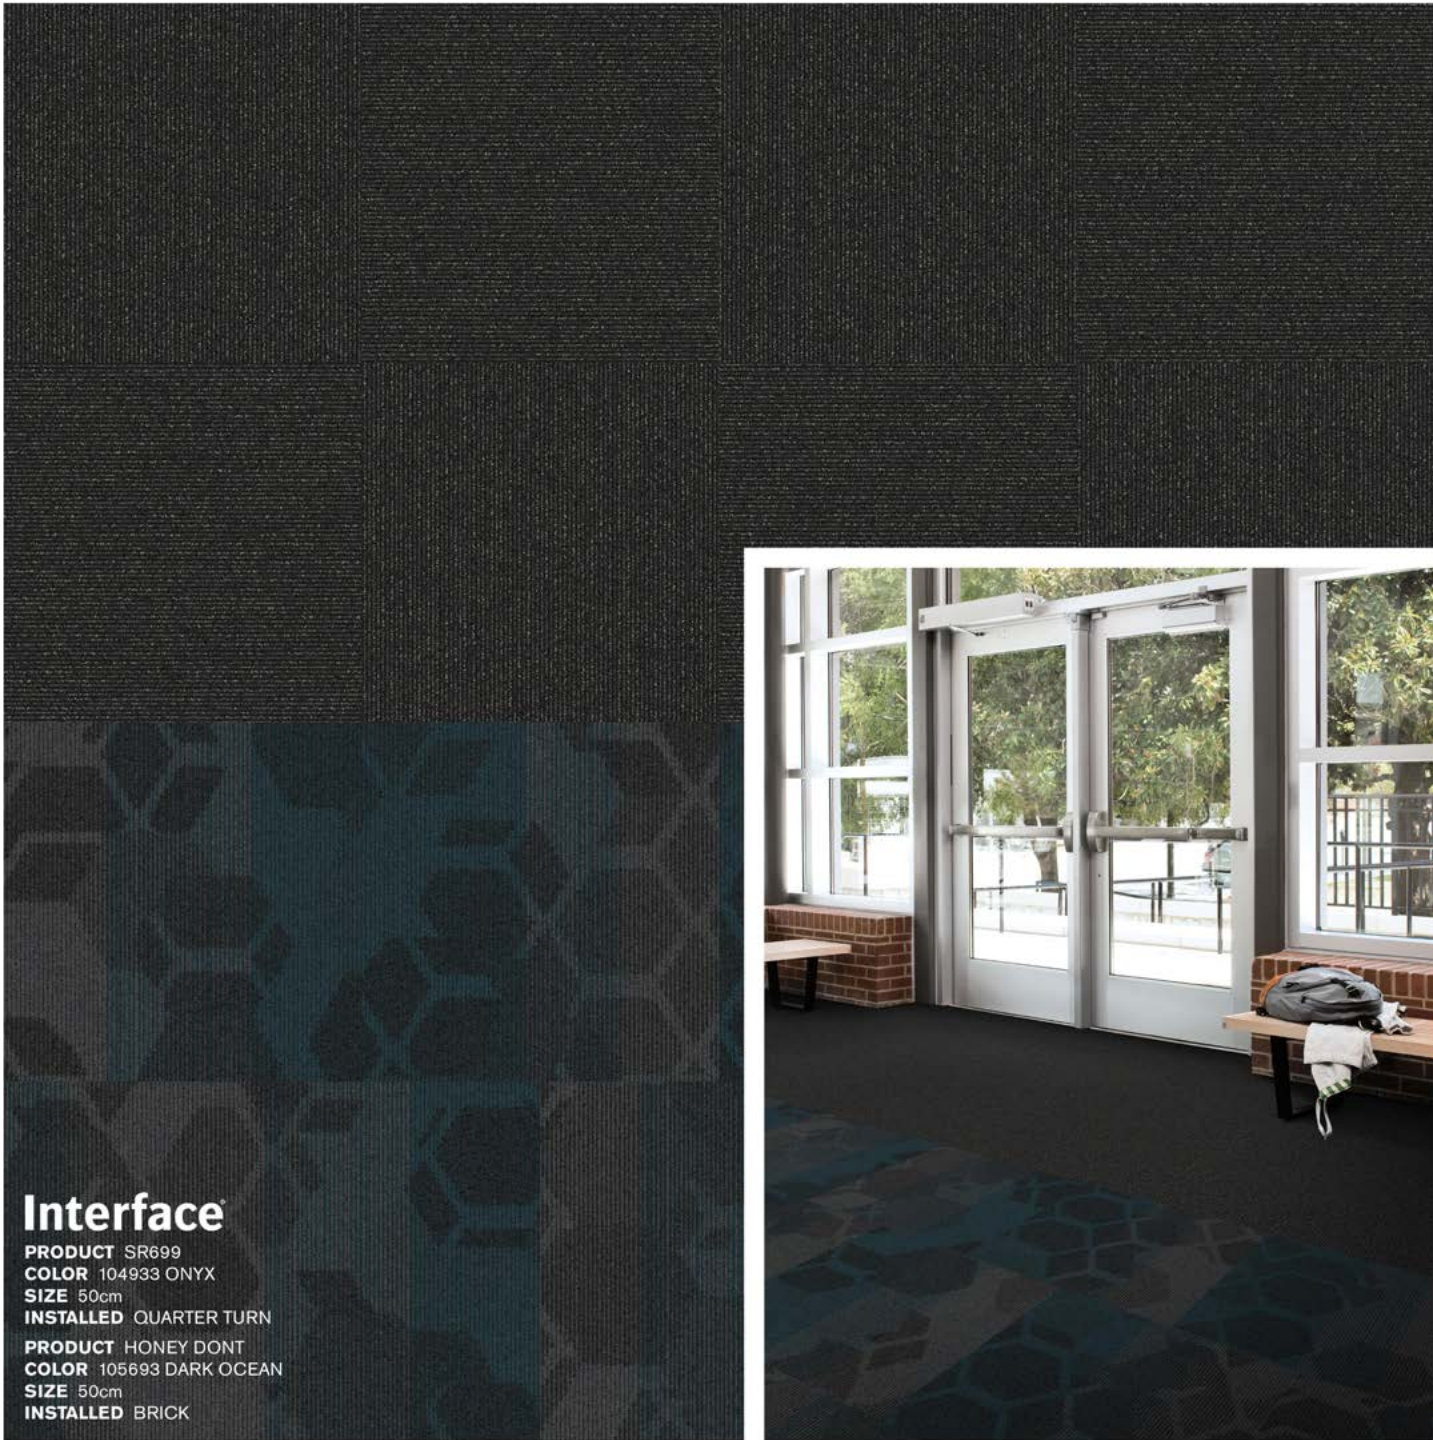

Interface

PRODUCT SR699
COLOR 104933 ONYX
SIZE 50cm
INSTALLED QUARTER TURN

PRODUCT HONEY DONT
COLOR 105693 DARK OCEAN
SIZE 50cm
INSTALLED BRICK