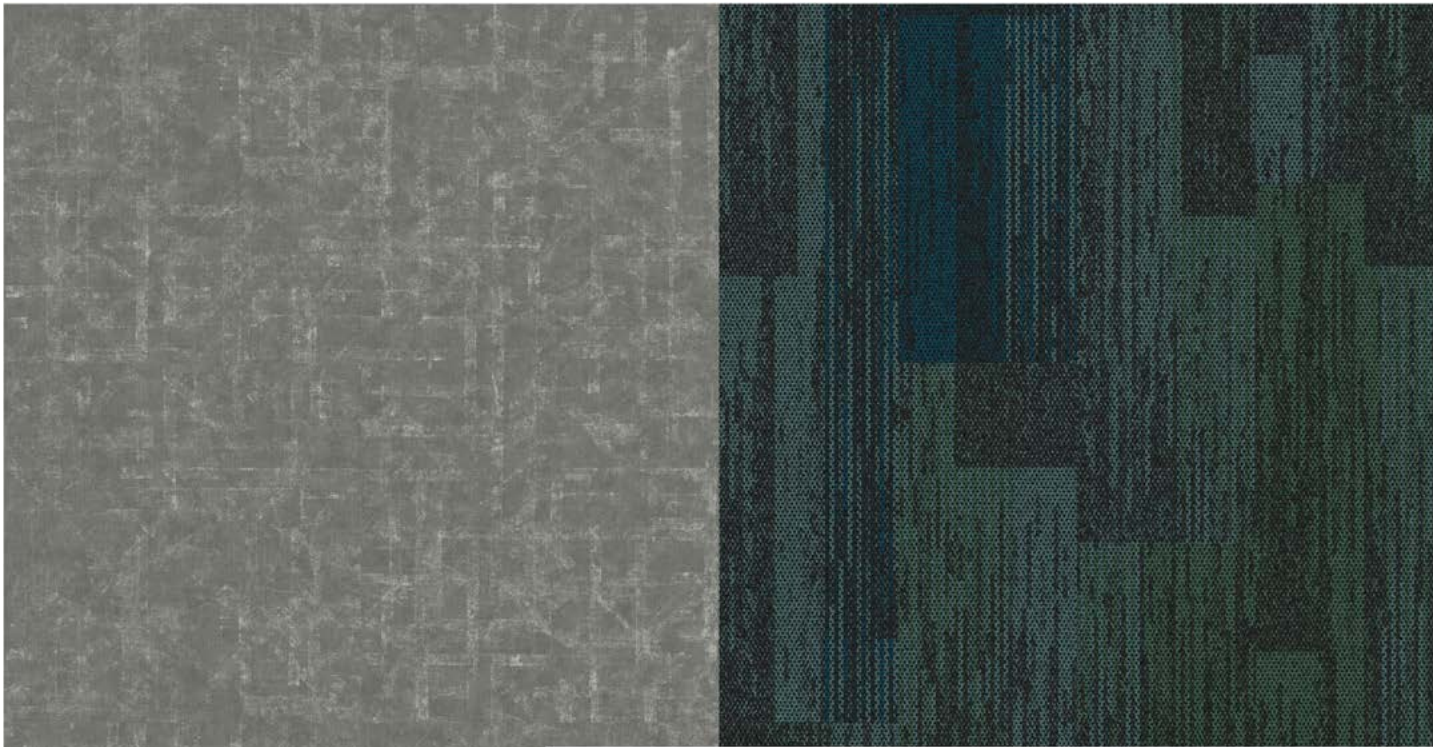

SIZE 25cm x 1m

INSTALLED ASHLAR

LVT PRODUCT ARIES

COLOR A01812 DARK GREEN

SIZE 50cm

INSTALLED MONOLITHIC

Interface

PRODUCT AE317
COLOR 105831 EMERALD
SIZE 25cm x 1m
INSTALLED ASHLAR