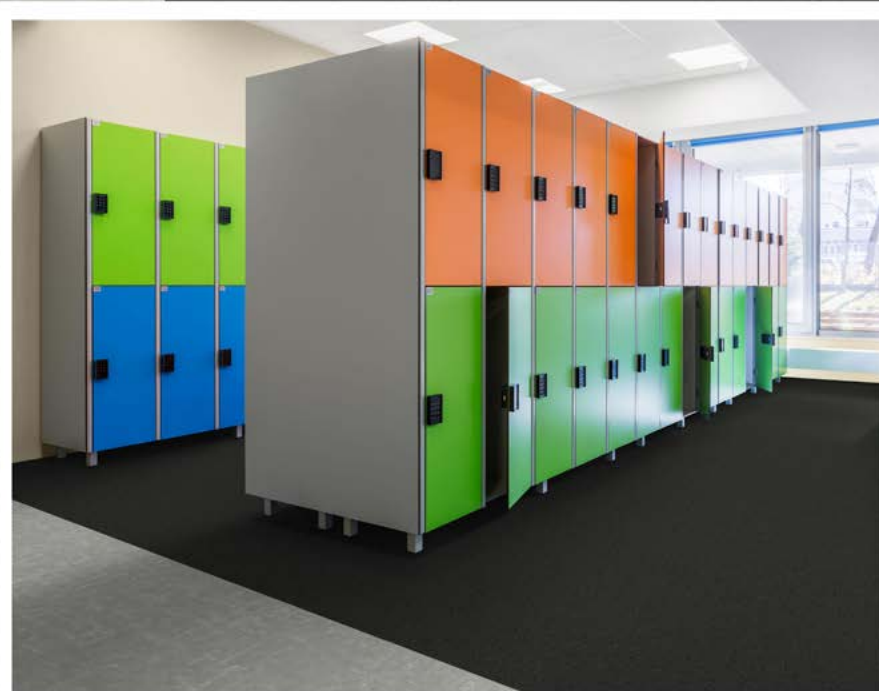

INSTALLED ASHLAR

PRODUCT TANGLED AND TAUNT

COLOR A06813 IRON RIB

SIZE 25cm x 1m

INSTALLED ASHLAR

Interface

LVT PRODUCT SCORPIO
COLOR A01716 SILVERLIGHT
SIZE 50cm
INSTALLED MONOLITHIC

RUBBER PRODUCT NORAMENT SATURA
COLOR 5116 ARCTURUS