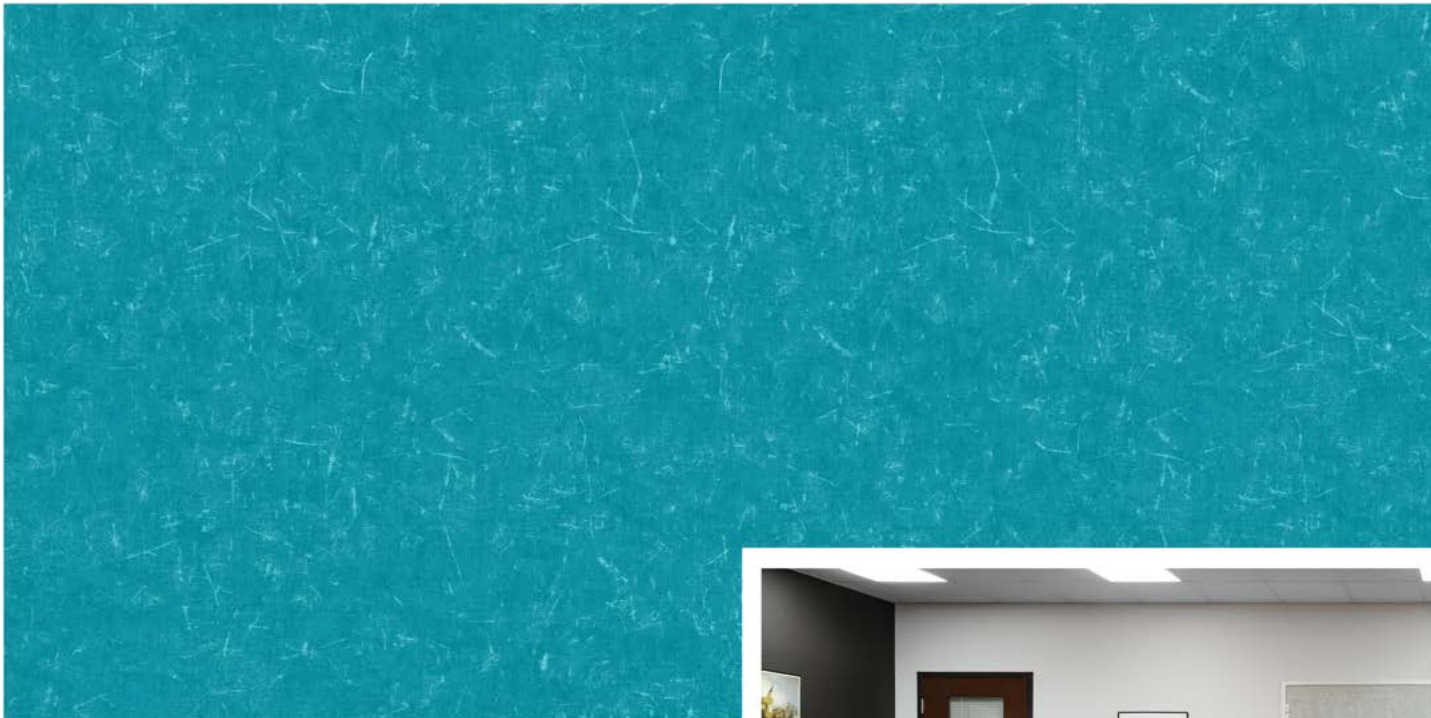

Interface

PRODUCT BP411
COLOR 104661 LICORICE TEAL
SIZE 25cm x 1m
INSTALLED ASHLAR

LVT PRODUCT ARIES
COLOR A01809 AQUA
SIZE 50cm
INSTALLED MONOLITHIC