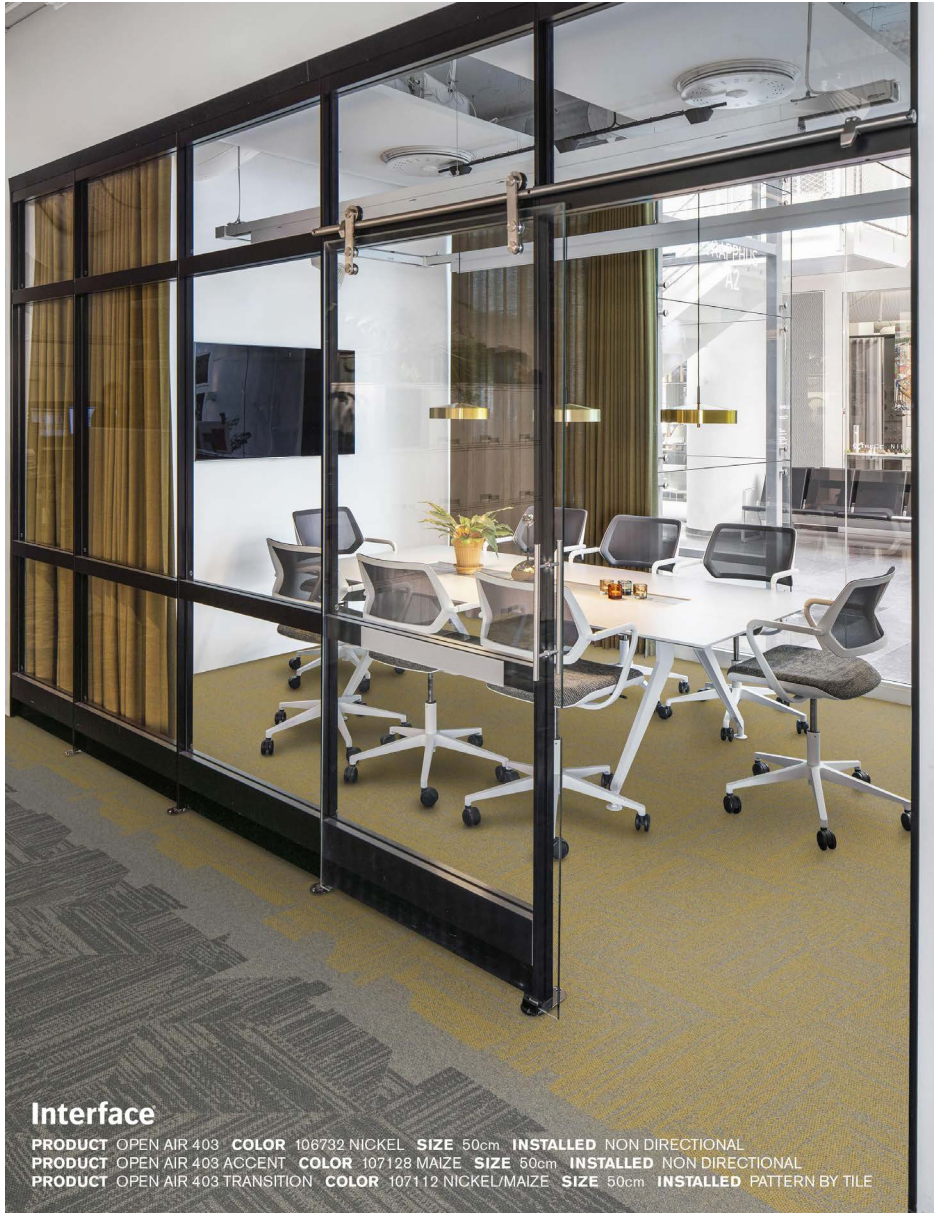

Interface

PRODUCT OPEN AIR 403 COLOR 106732 NICKEL SIZE 50cm INSTALLED NON DIRECTIONAL
PRODUCT OPEN AIR 403 ACCENT COLOR 107128 MAIZE SIZE 50cm INSTALLED NON DIRECTIONAL
PRODUCT OPEN AIR 403 TRANSITION COLOR 107112 NICKEL/MAIZE SIZE 50cm INSTALLED PATTERN BY TILE