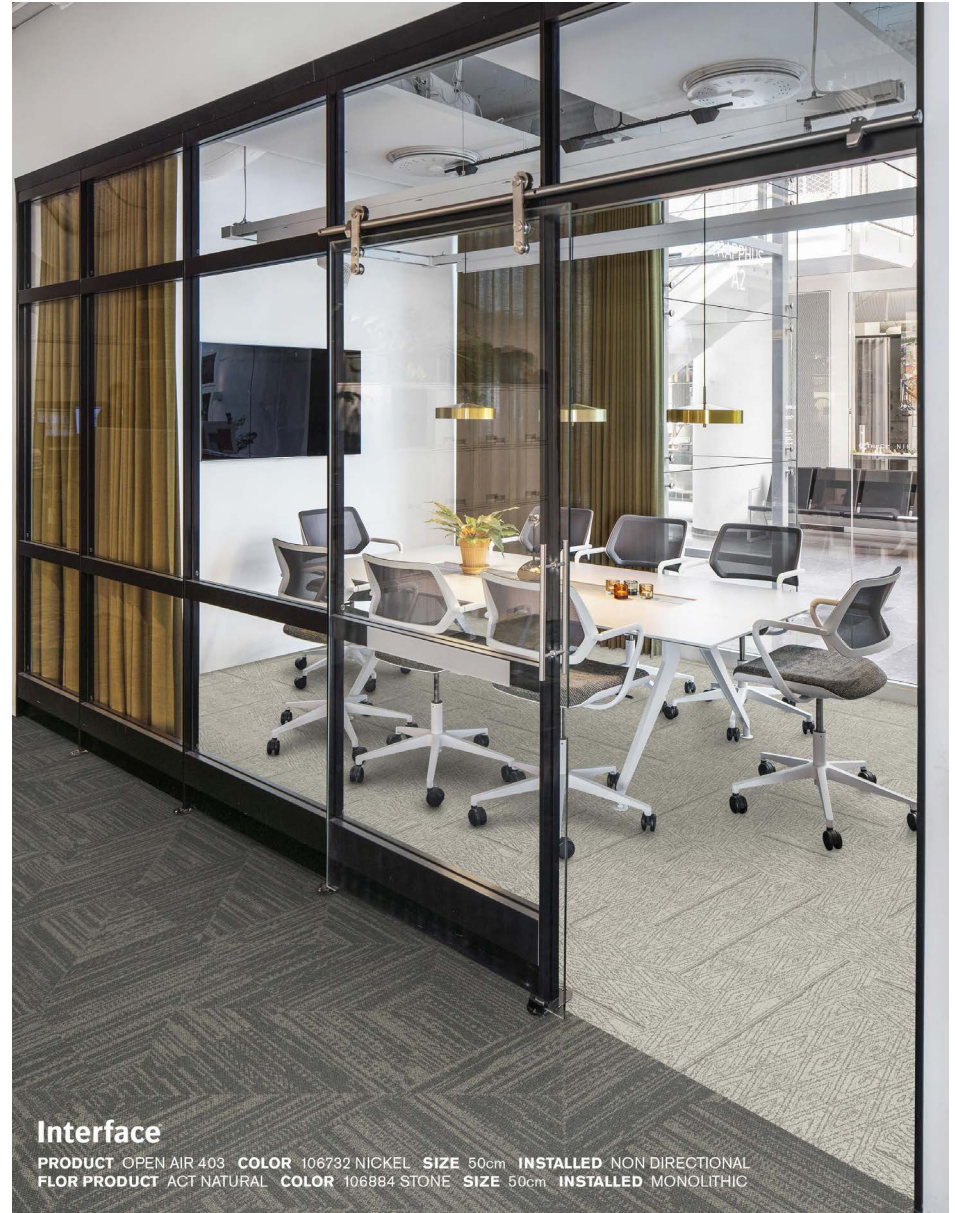

Interface

PRODUCT OPEN AIR 403 COLOR 106732 NICKEL SIZE 50cm INSTALLED NON DIRECTIONAL
FLOR PRODUCT ACT NATURAL COLOR 106884 STONE SIZE 50cm INSTALLED MONOLITHIC