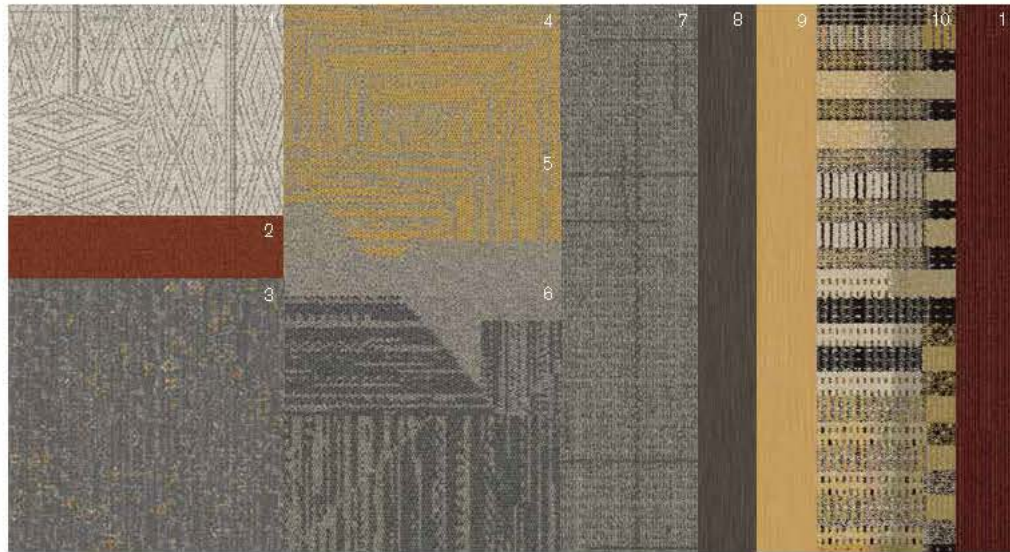

OPEN AIR 403 TRANSITIONS & ACCENTS
Product Launch Palette - Maize & Brick

PANTONE COLOR ACCENTS: 7409 C, 168 C, 7574C, 2333 C, 403 C

1) FLOR Act Natural: 106884 Stone
2) Monochrome: 101816 Fire Brick
3) Step Aside: 106318 Ash
4) Open Air 403 Accent: 107128 Maize
5) Open Air 403 Transition: 107112 Nickel/Maize
6) Open Air 403: 106732 Nickel **i2**
7) Open Air 401: 106777 Nickel
8) Brushed Lines: A01612 Soft Shadow
9) Brushed Lines: A01614 Honey
10) Social Fabric: 106783 Sunset
11) On Line: 106271 Rust

● LVT ● Carpet