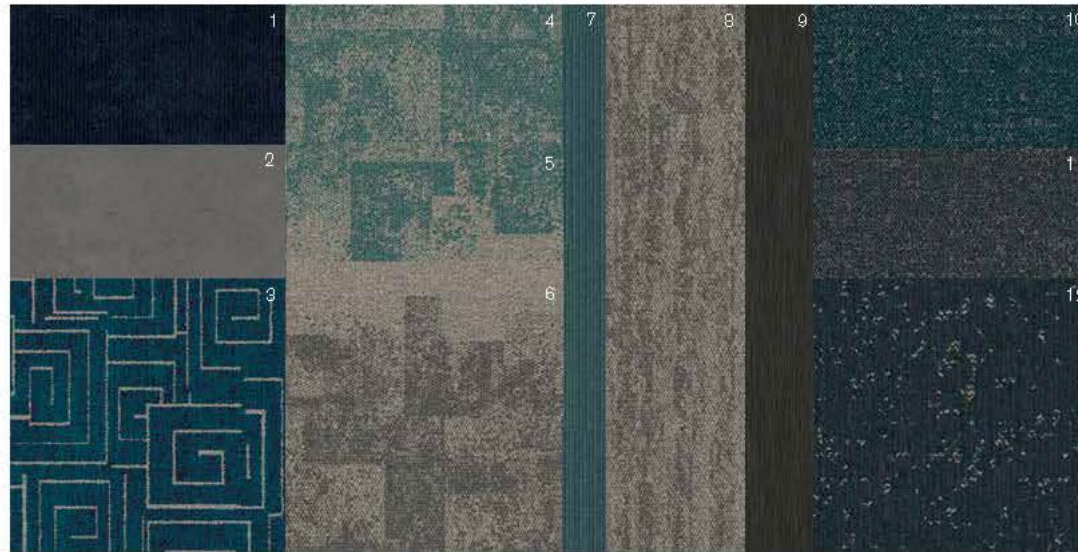

OPEN AIR 404 TRANSITIONS & ACCENTS
 Product Launch Palette - Teal & Indigo

PANTONE COLOR ACCENTS: 296 C, 3165 C, 2463 C, 2336 C, 2333 C

- 1) Cloud Cover: 106484 Indigo
- 2) Textured Stones: A00310 Dark Concrete
- 3) FLOR Gatsby: Turquoise/Silver 106683
- 4) Open Air 404 Accent: 107138 Teal
- 5) Open Air 404 Transition: 107122 Nickel/Teal
- 6) Open Air 404: 10675 Nickel **12**
- 7) On Line: 103794 Lagoon
- 8) Open Air 402: 106741 Nickel
- 9) Brushed Lines: A01606 Kohl
- 10) Step It Up: 106338 Azure
- 11) Step It Up: 106336 Slate
- 12) Step Aside: 106321 Indigo