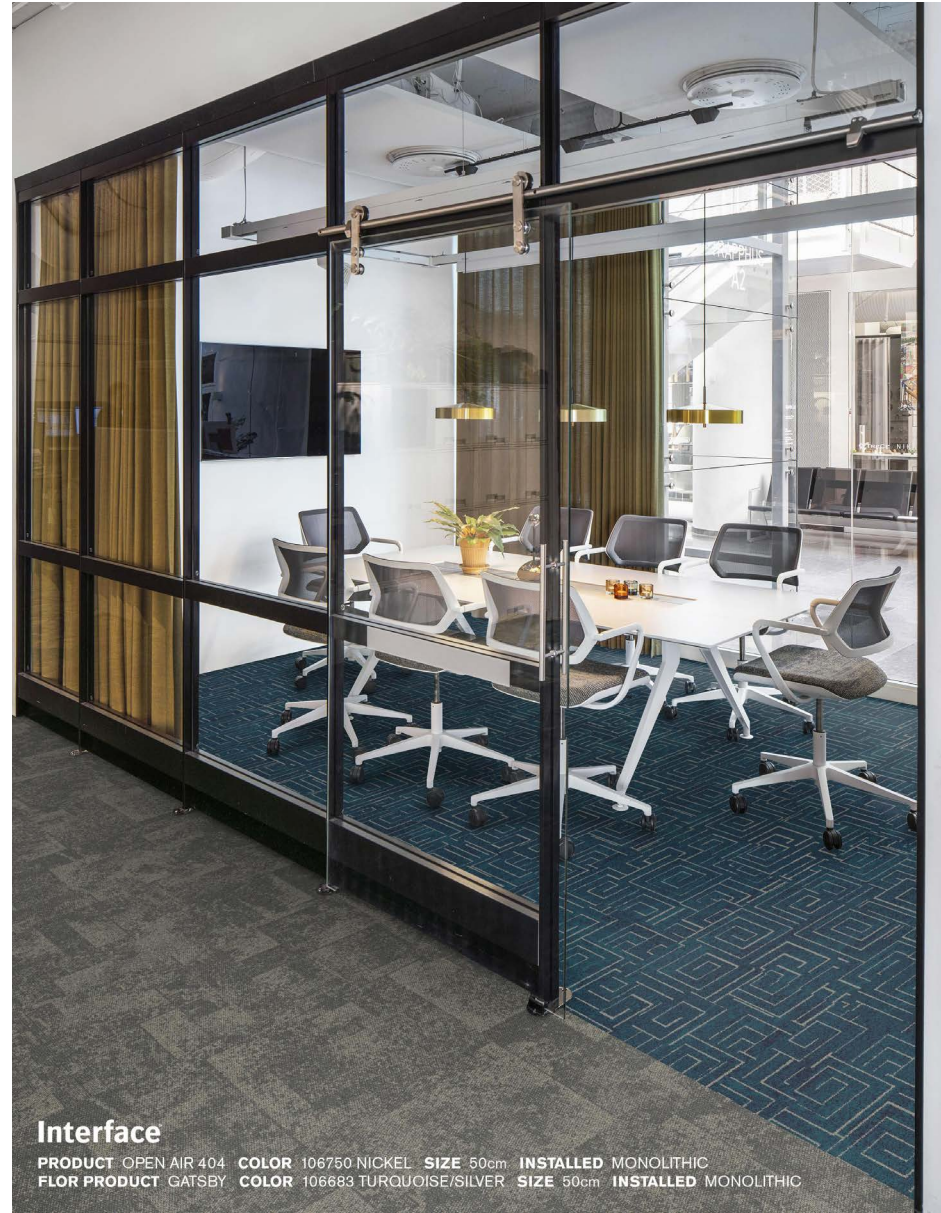

Interface

PRODUCT OPEN AIR 404 **COLOR** 106750 NICKEL **SIZE** 50cm **INSTALLED** MONOLITHIC
FLOOR PRODUCT GATSBY **COLOR** 106683 TURQUOISE/SILVER **SIZE** 50cm **INSTALLED** MONOLITHIC