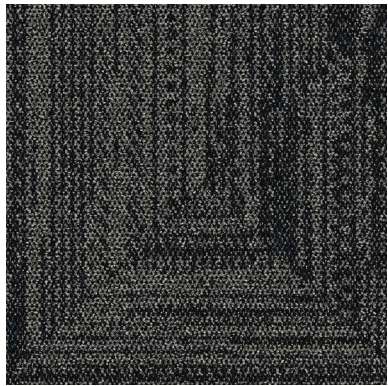

Open Air 403

Interface®

106727 Black