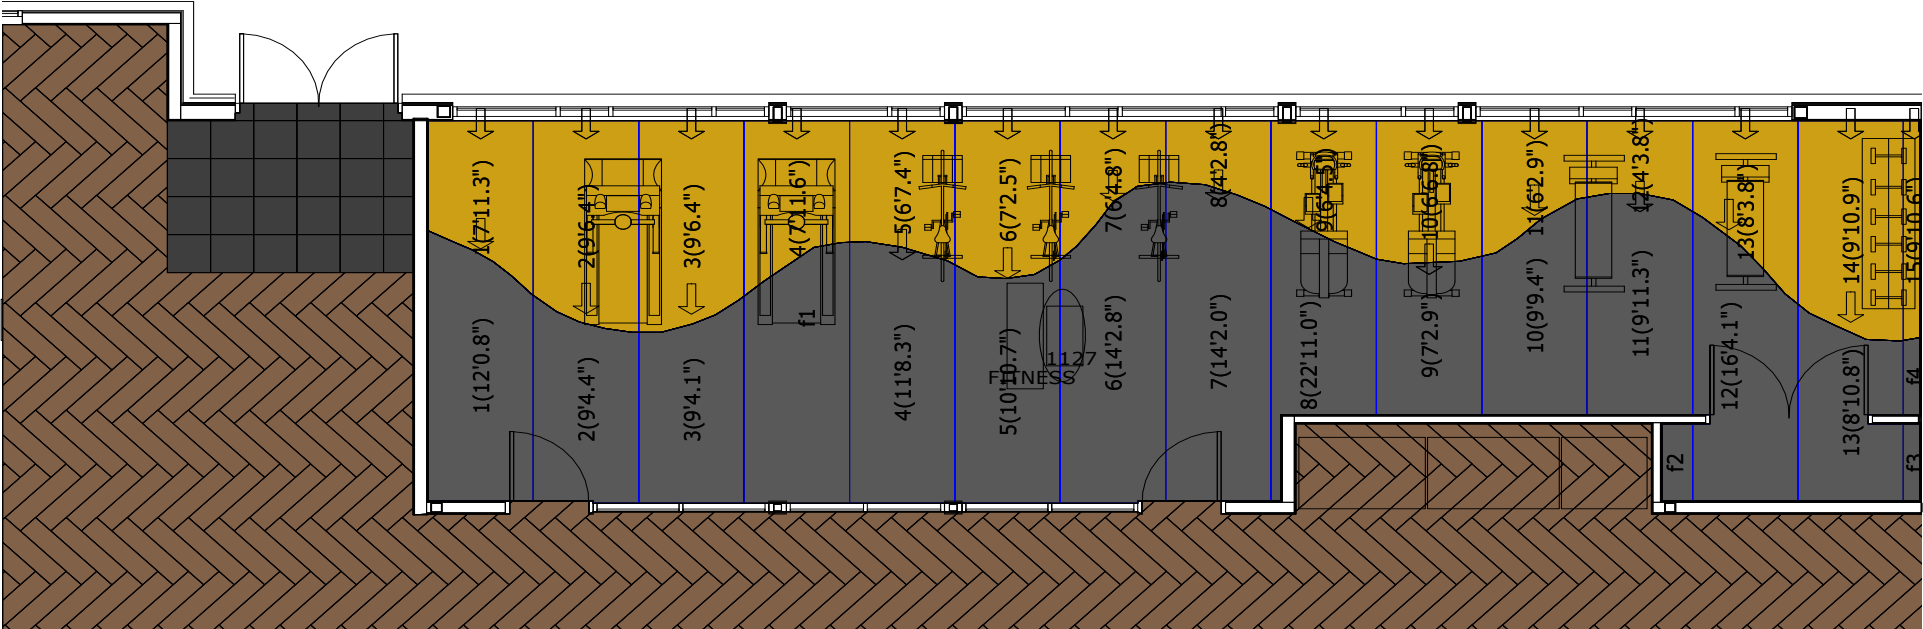

FINISH PLAN | STUDENT CENTER