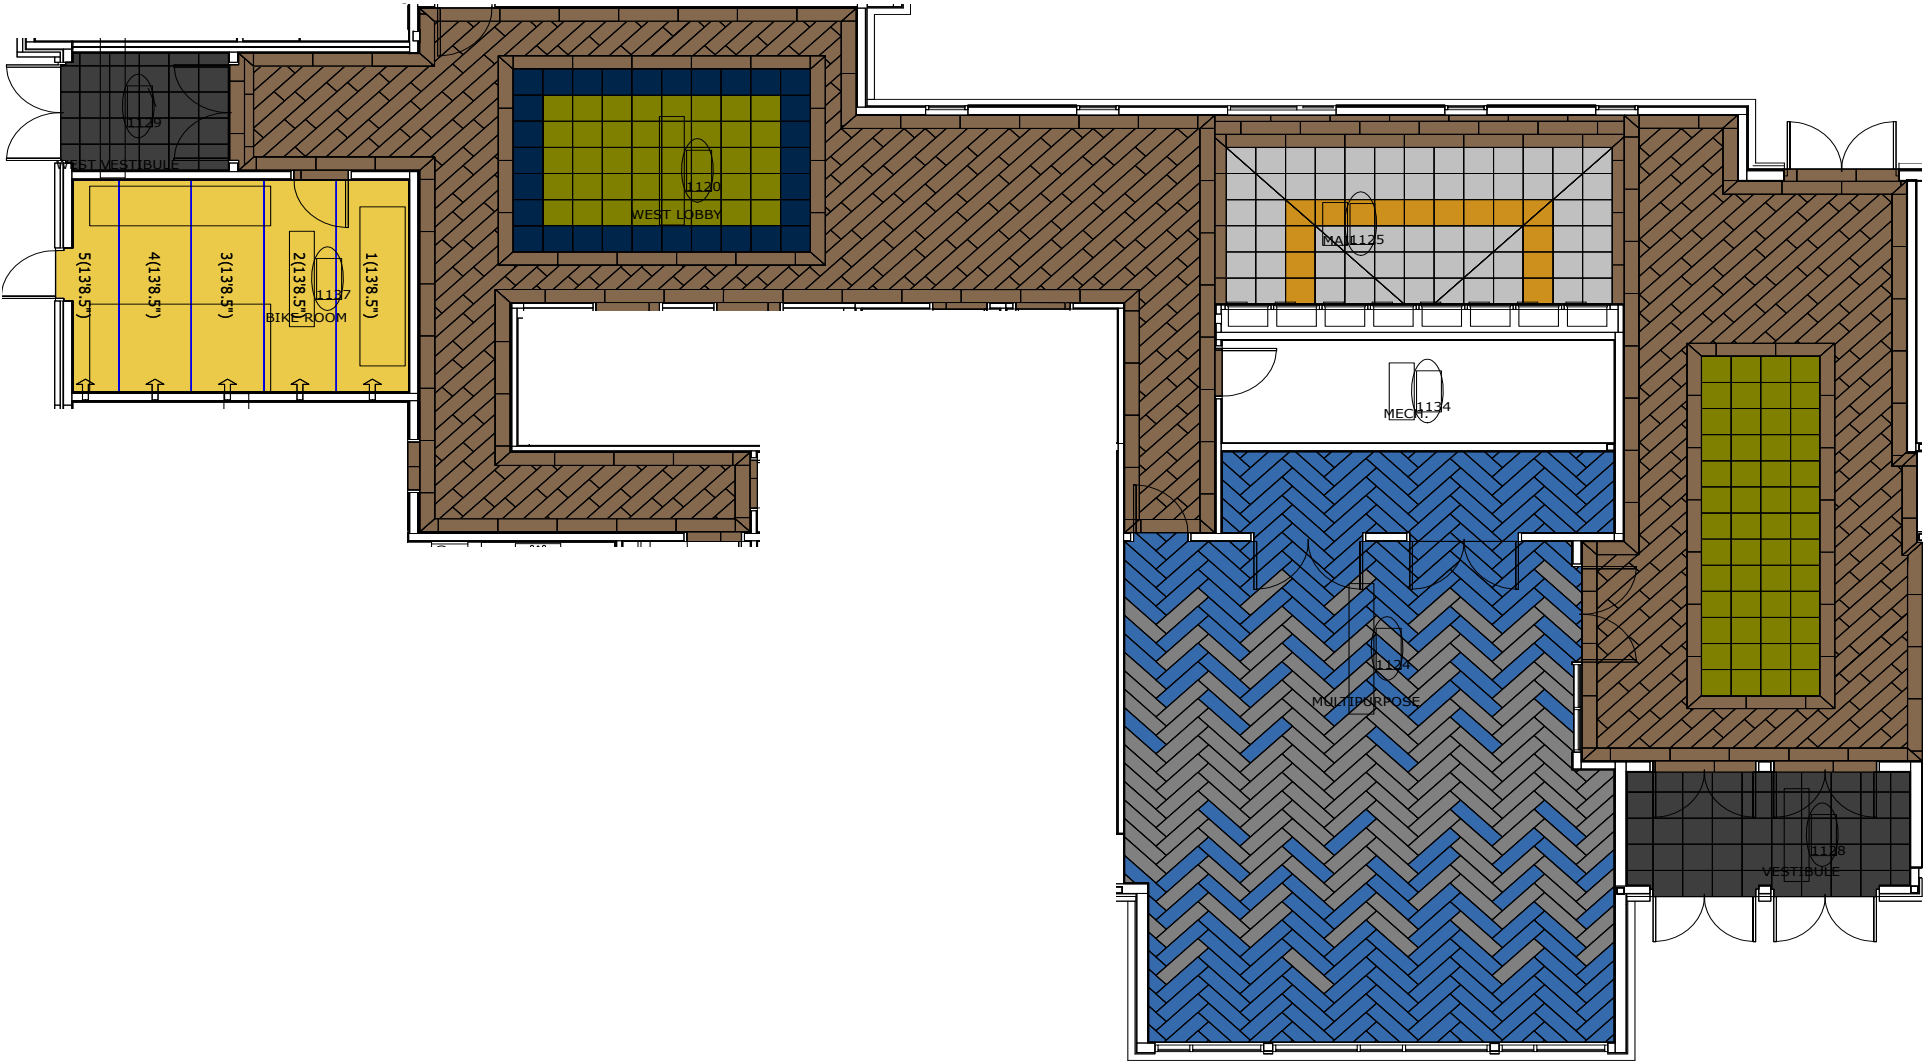

FINISH PLAN | COMMON AREAS