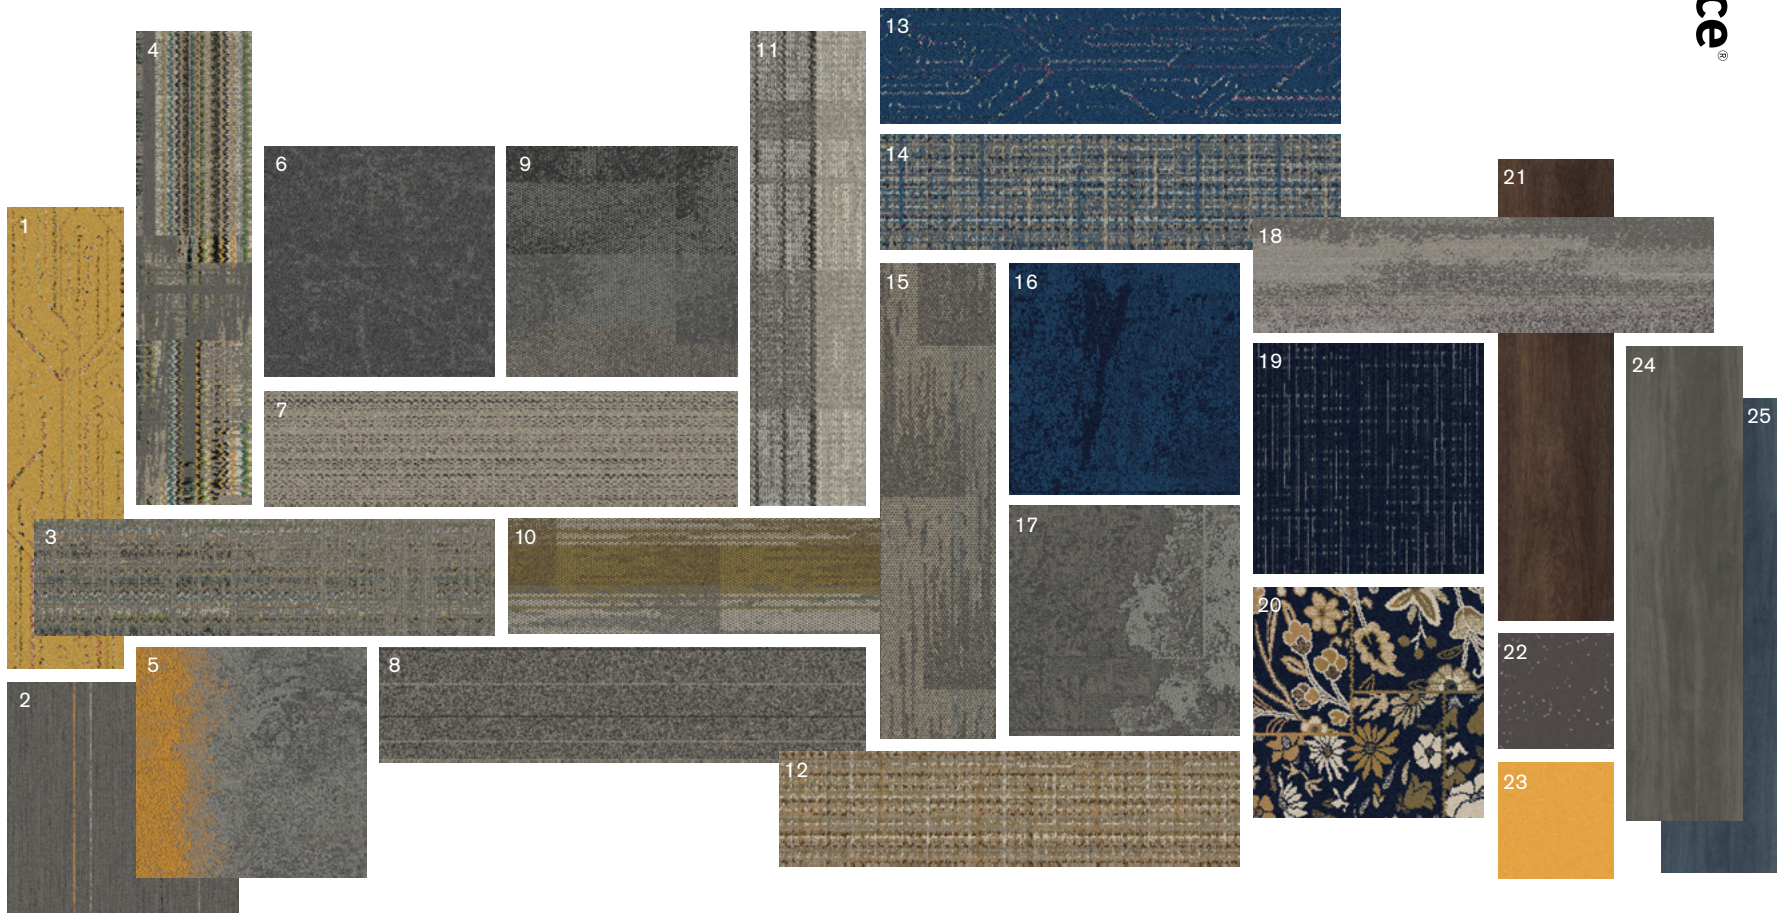

HIGHER EDUCATION HOUSING Product Palette

Interface®

1) CIRCUIT BOARD: 105948 YELLOW CIRCUIT 2) UR304: 103662 STONE/SPUN GOLD 3) STATIC LINES: 105940 PEWTER STATIC 4) HARD DRIVE: 105944 PEWTER HD
5) URBAN NATURE: 105048 STONE/MARIGOLD 6) ICE BREAKER: 105771 GRANITE 7) WW870: 105348 NATURAL WEFT 8) WW860: 105353 CHARCOAL TWEED
9) EXPOSED: 106057 MERIDIAN 10) AE315: 105809 FOG/CITRON 11) SUMMERHOUSE SHADES: 105485 LINEN 12) WW895: 105382 DALE WEAVE
13) CIRCUIT BOARD: 105951 BLUE CIRCUIT 14) WW895: 105377 HIGHLAND WEAVE 15) AE311: 104672 GREIGE 16) B603: 102922 PACIFIC 17) B602: 102917 CASPIAN
18) CT112: 104350 PEWTER 19) NIGHT FLIGHT: 106476 INDIGO 20) FLOR BE A DAHLIA: 106503 DIJON 21) LVT NATURAL WOODGRAINS: A00201 BLACK WALNUT
22) NORAPLAN ENVIRONCARE™: 7038 HIDE N SEEK 23) NORAPLAN® SENTICA: 6513 HAYRIDE 24) LVT STUDIO SET: A00703 PEPPER 25) LVT STUDIO SET: A00713 SLATE