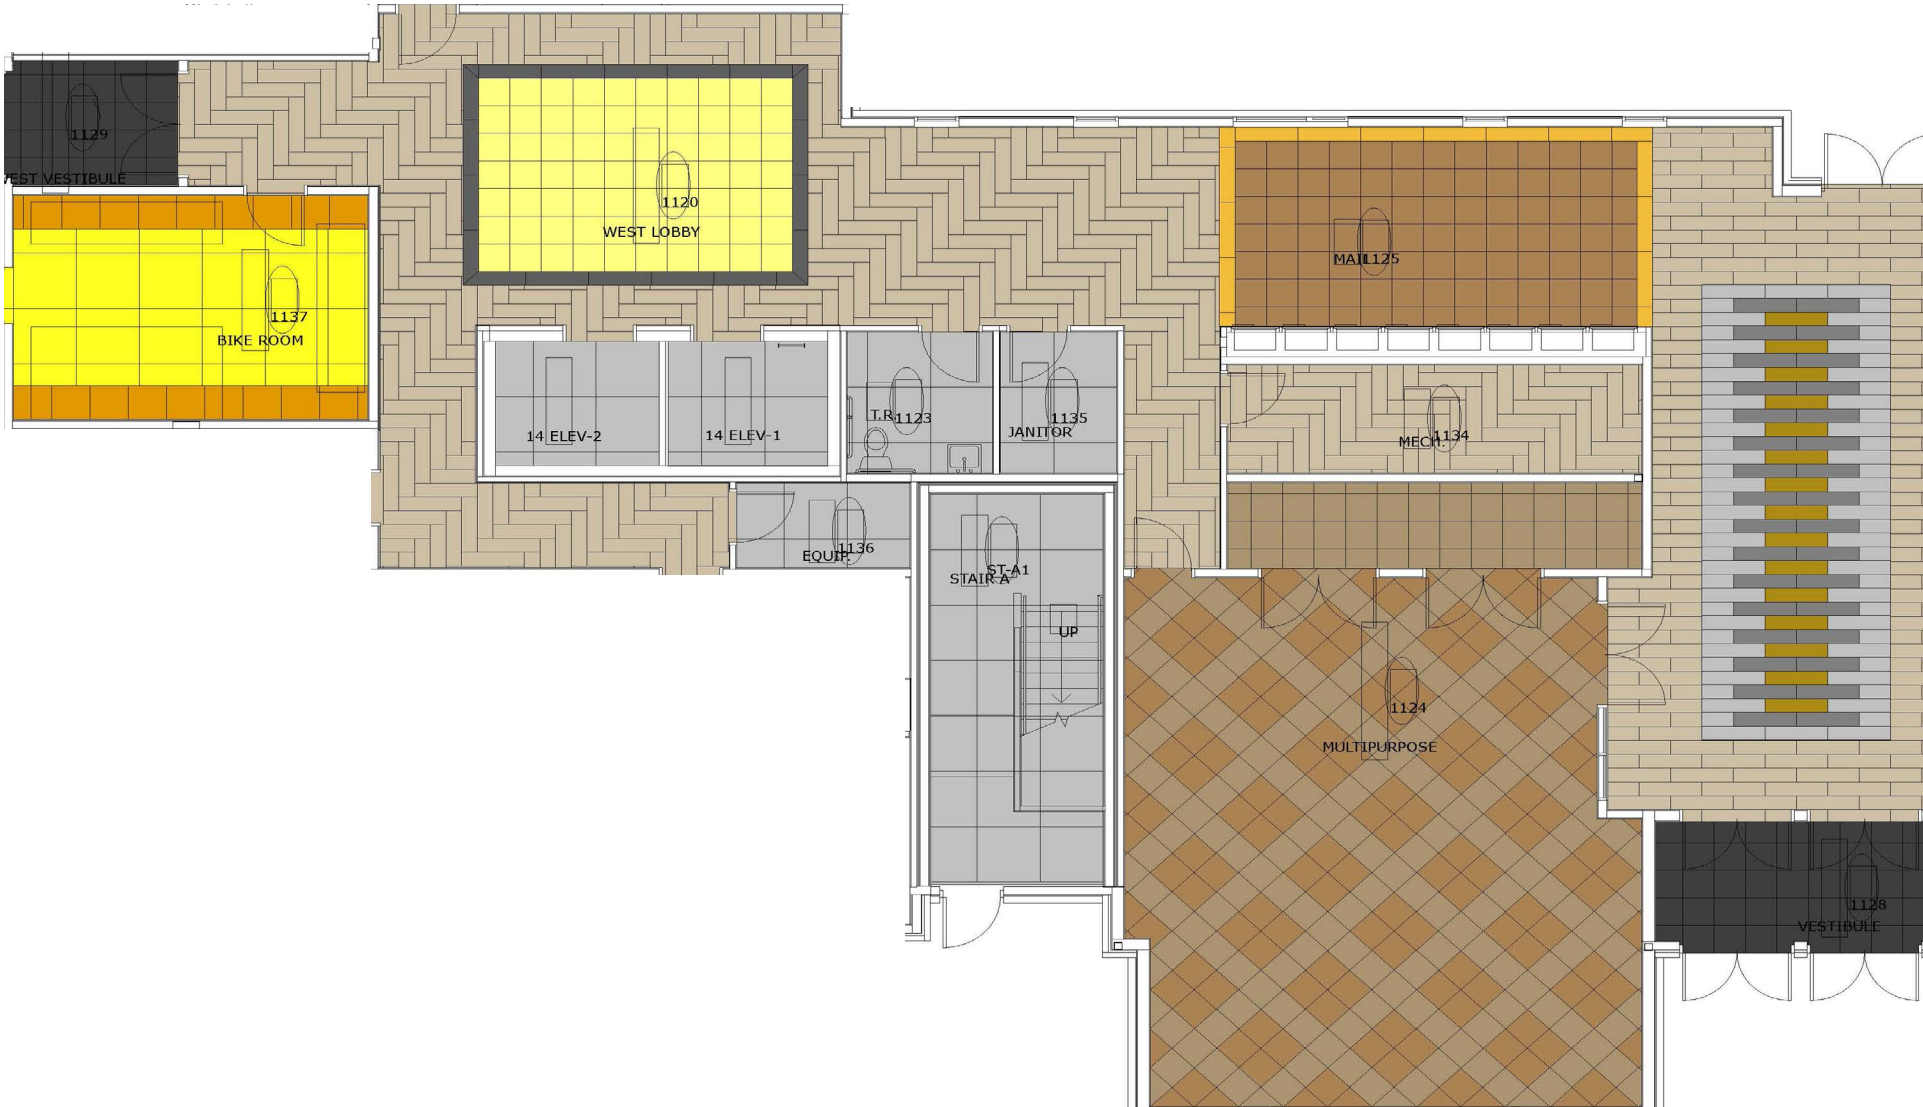

FINISH PLAN | STUDENT SPACES