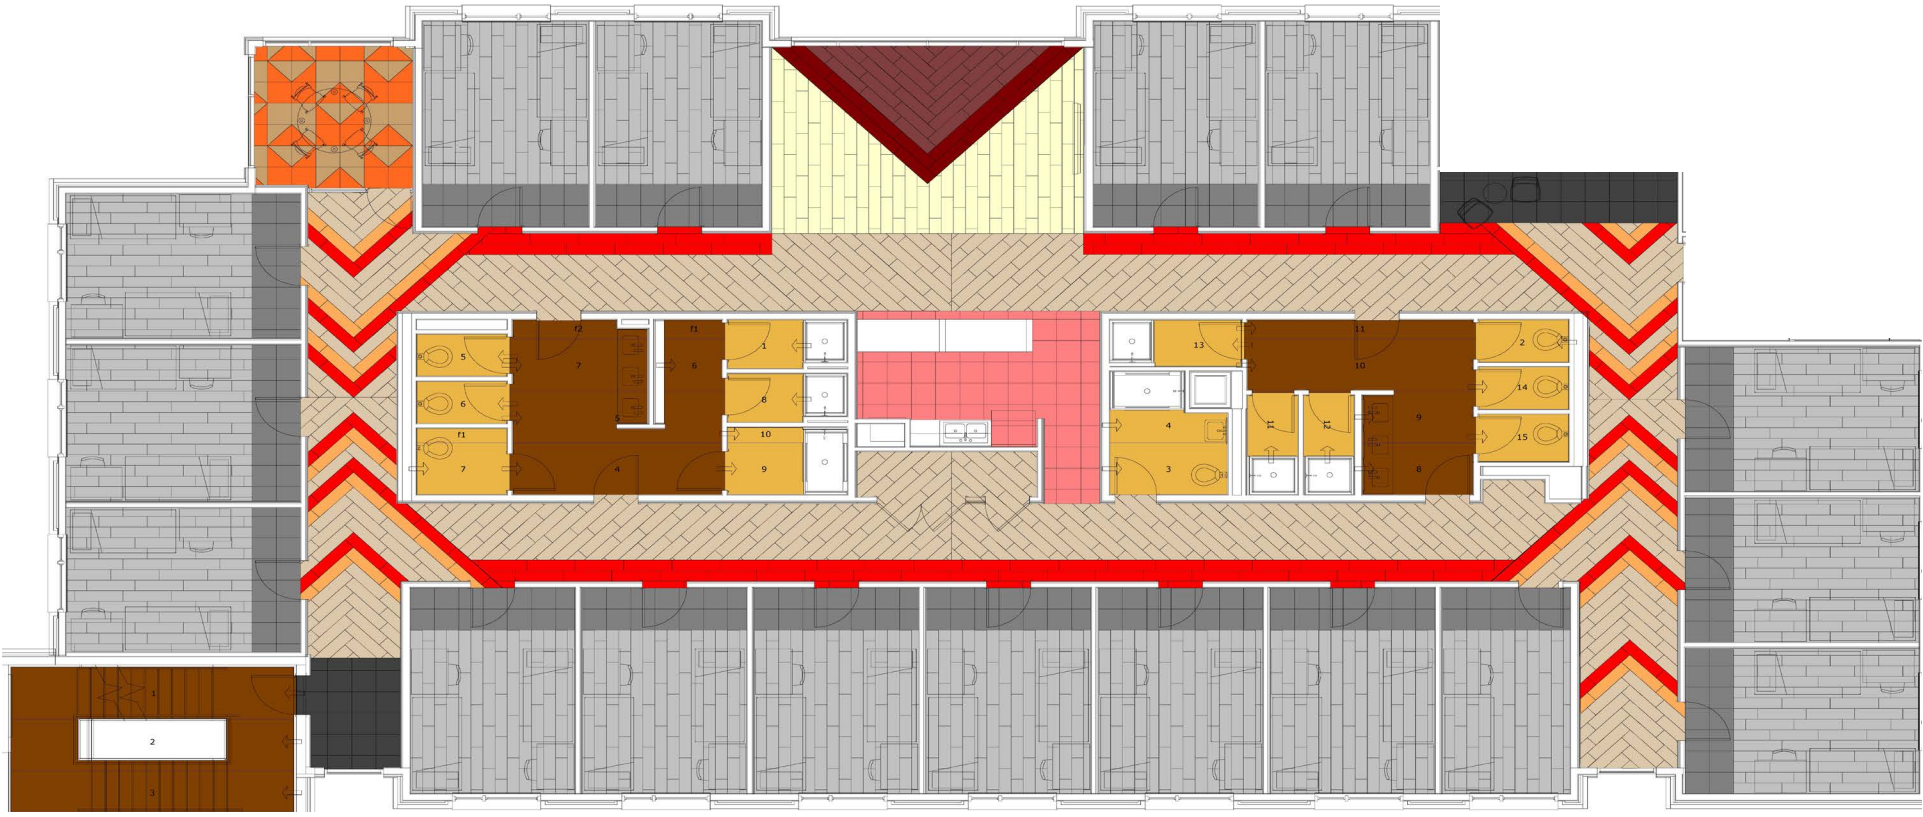

FINISH PLAN | STUDENT HOUSING