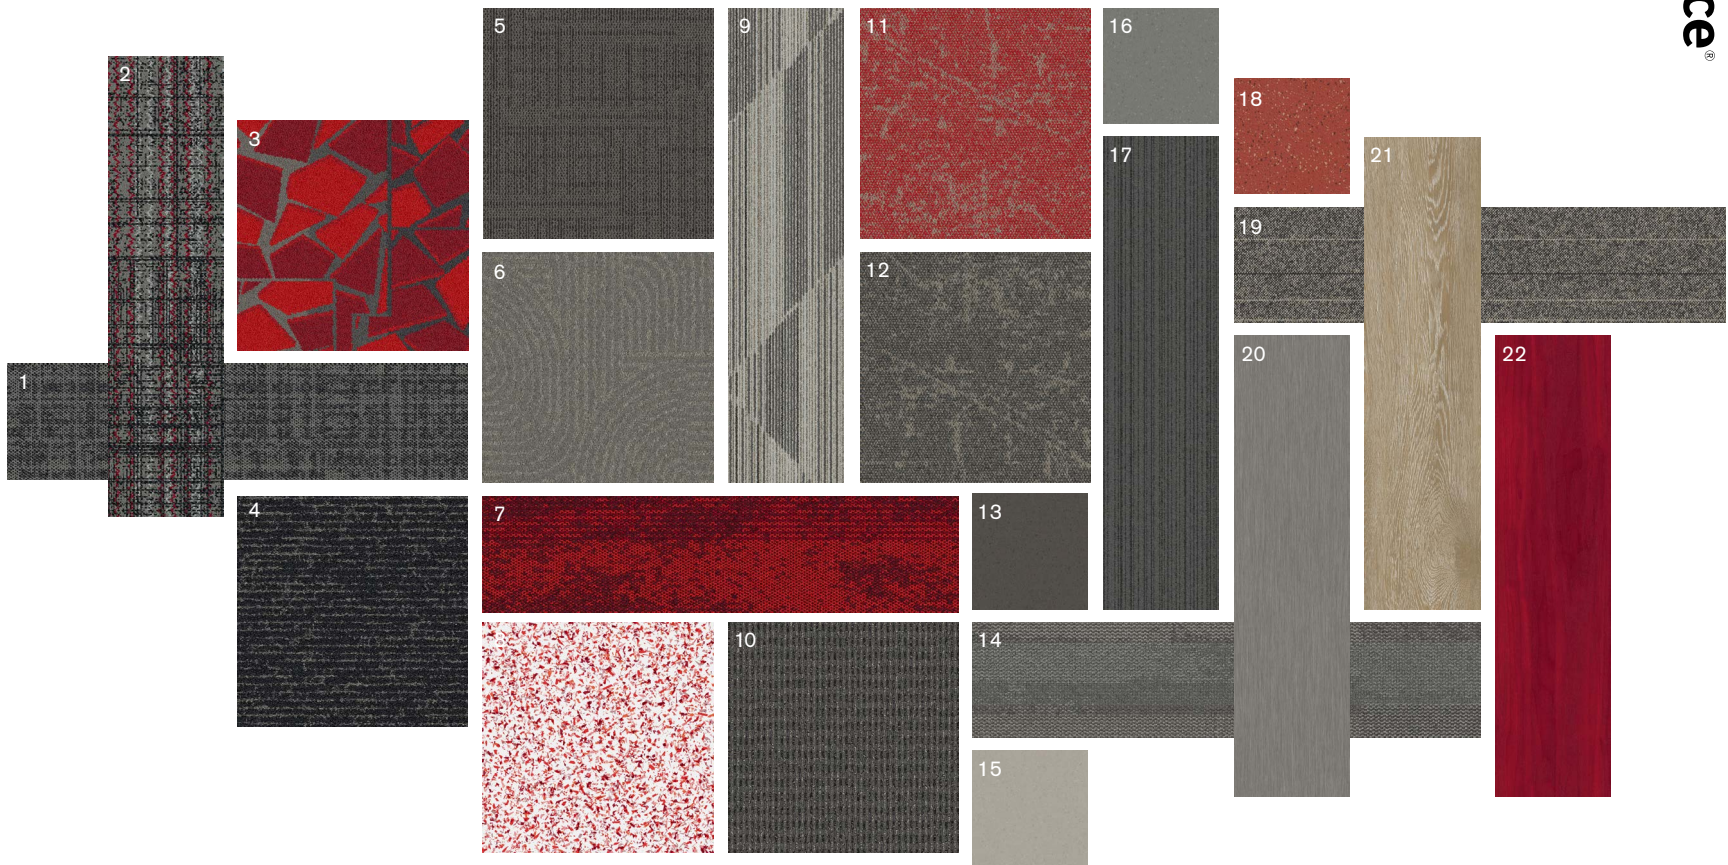

HIGHER EDUCATION Product Palette, Red

Interface®

1) SOURCE MATERIAL: 106307 IRON 2) UPLOAD: 106290 LIGHT RED 3) FLOR RUE: 105593 RED 4) CLASSIC SEVEN: 106095 SUTTON PLACE
  5) MEET: 180774 GULL 6) STEP THIS WAY: 106324 ASH 7) NEIGHBORHOOD SMOOTH: 105641 DRU RED 8) LVT WALK ON BY: A01505 RED
  9) DRIFTWOOD: 104856 LINDEN 10) SR799: 104935 GRANITE 11) ICE BREAKER: 106196 GARNET 12) ICE BREAKER: 105775 QUARRY
  13) NORAPLAN SENTICA: 6523 ROAD TRIP 14) NATURALLY WEATHERED: 106021 GREYSTONE 15) NORAPLAN SENTICA: 6520 SNOW DAY
  16) NORAMENT SATURA: 5111 CASTOR 17) SHIVER ME TIMBERS: 103922 SYCAMORE 18) NORAPLAN GRANO: 5332 GERANIUM 19) WW860: 105353 CHARCOAL TWEED
  20) LVT BRUSHED LINES: A01604 GALENA 21) LVT TEXTURED WOODGRAINS: A00406 ANTIQUE LIGHT OAK 22) LVT STUDIO SET: A00717 RED