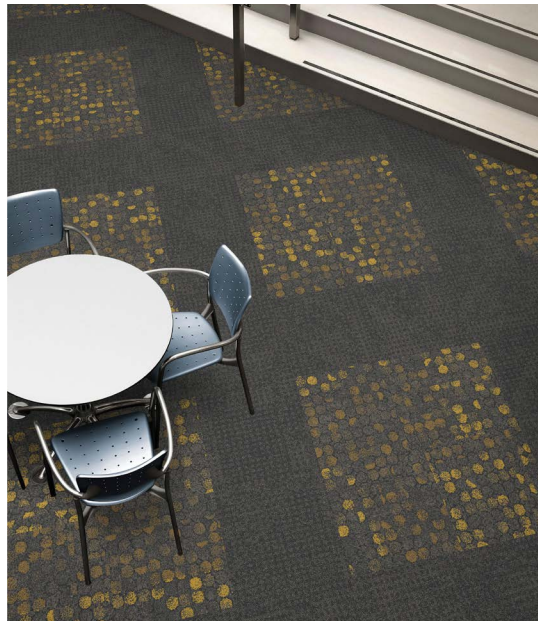

1) LVT STUDIO SET: A00712 MARIGOLD 2) LVT NATURAL WOODGRAINS: A00207 WASHED WHEAT 3) STATIC LINES: 105939 STEEL STATIC 5) SR699: 104932 IRON 6) FLOR CHASING PAVEMENT: 106207 FLINT/GOLD
8) HARD DRIVE: 105943 STEEL HD 9) NORAMENT SATURA: 5124 AQUILA 12) CIRCUIT BOARD: 105948 YELLOW CIRCUIT 13) ICE BREAKER: 105779 GRAYFOX 14) BROOME STREET: 106212 YELLOW GLASS 15) WHEELER STREET: 105651 IRON SQUARE
16) WALK THE PLANK: 8761 SYCAMORE 20) NORAPLAN SENTICA: 6513 HAYRIDE