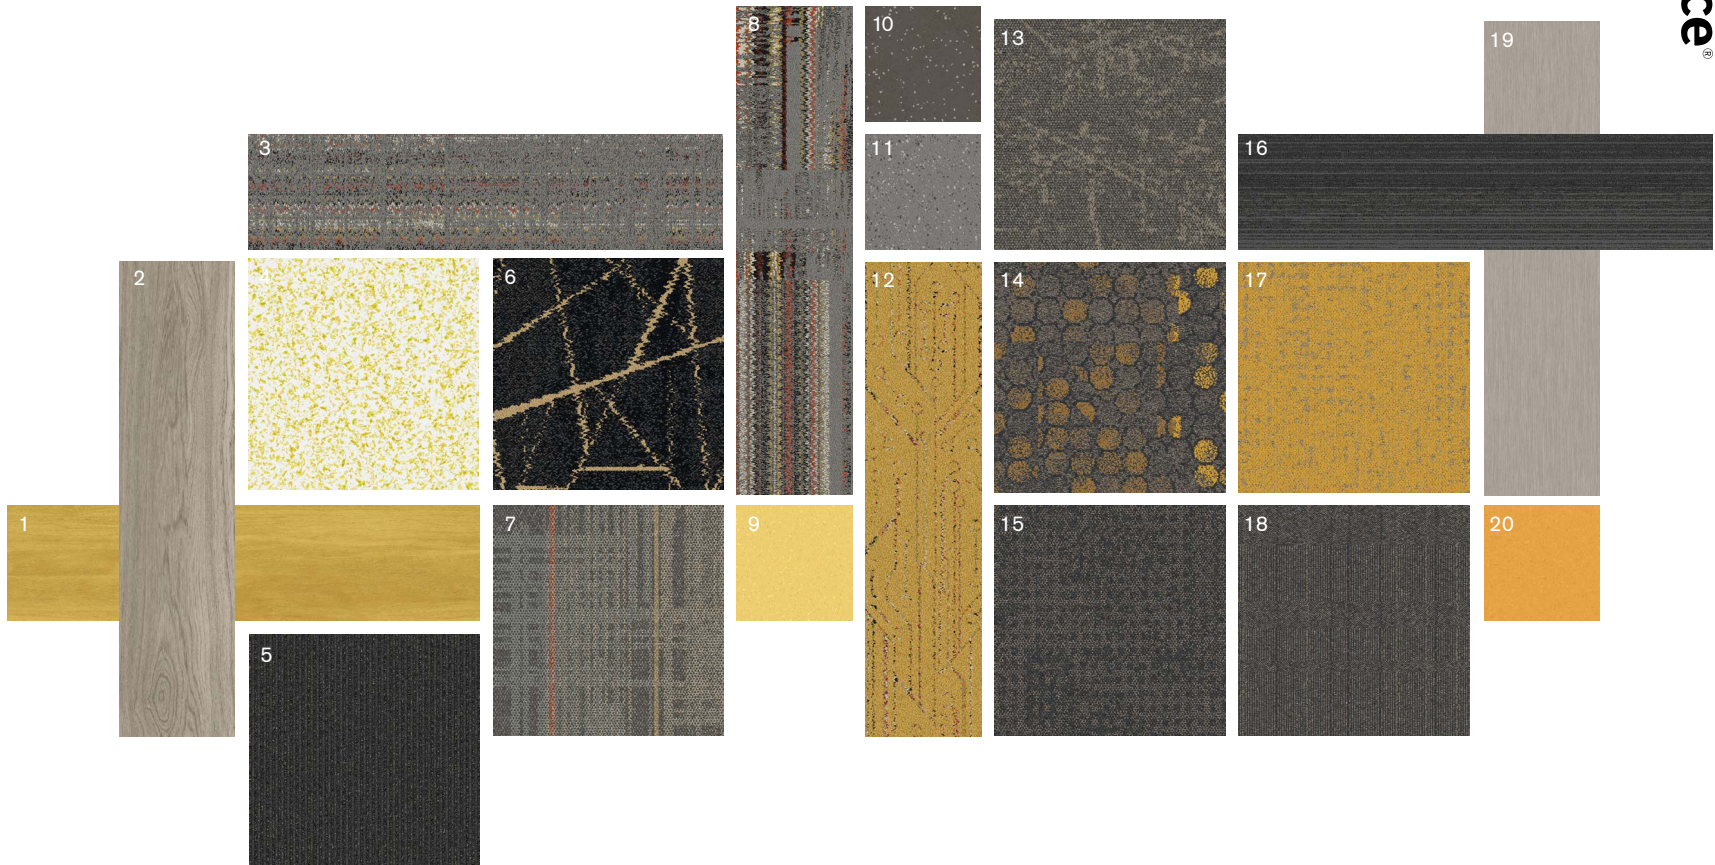

8) WALK THE PLANK: 103956 MAGNOLIA 9) LVT NATURAL STONES: A00101 JET MIST 10) SUMMERHOUSE SHADES: 105485 LINEN 11) FRENCH SEAMS: 105608 AVALLON 13) AE311: 104669 FOG

FINISH PLAN | STUDENT HOUSING

3) SR999: 104925 7) UR101: 103506 STONE/IVY 8) WALK THE PLANK: 103956 MAGNOLIA 11) FRENCH SEAMS: 105608 AVALLON 13) AE311: 104669 FOG 15) MEET: 180774 GULL 21) LVT NATURAL WOODGRAINS: A00205 STORM
 22) NORAPLAN ENVIRONCARE™: 7033 TAIL GATING 23) NORAPLAN SENTICA: 6520 SNOW DAY

FINISH PLAN | STUDENT SPACES

5) ICE BREAKER: 105775 QUARRY 7) UR101: 103506 STONE/IVY 8) WALK THE PLANK: 103956 MAGNOLIA 11) FRENCH SEAMS: 105608 AVALLON 13) AE311: 104669 FOG

FINISH PLAN | ACADEMIC SPACES

HIGHER EDUCATION Product Palette, Gold

Interface®

- 1) LVT STUDIO SET: A00712 MARIGOLD 2) LVT NATURAL WOODGRAINS: A00207 WASHED WHEAT 3) STATIC LINES: 105939 STEEL STATIC
 4) LVT WALK ON BY: A01503 YELLOW 5) SR699: 104932 IRON 6) FLOR CHASING PAVEMENT: 106207 FLINT/GOLD 7) AE312: 105409 GREIGE/ACCENT
 8) HARD DRIVE: 105943 STEEL HD 9) NORAMENT SATURA: 5124 AQUILA 10) NORAPLAN ENVIRONMENT™: 7034 FIREWORKS 11) NORAMENT GRANO: 5307 FENUGREEK
 12) CIRCUIT BOARD: 105948 YELLOW CIRCUIT 13) ICE BREAKER: 105779 GRAYFOX 14) BROOME STREET: 106212 YELLOW GLASS
 15) WHEELER STREET: 105651 IRON SQUARE 16) WALK THE PLANK: 8761 SYCAMORE 17) STEP IT UP: 106332 CITRINE 18) OLD STREET: 105740 IRON GRID
 19) LVT BRUSHED LINES: A01608 SANDALWOOD 20) NORAPLAN SENTICA: 6513 HAYRIDE

1) SOURCE MATERIAL: 106307 IRON 2) UPLOAD: 106290 LIGHT RED 5) MEET: 180774 GULL 7) NEIGHBORHOOD SMOOTH: 105641 DRU RED 10) SR799: 104935 GRANITE 14) NATURALLY WEATHERED: 106021 GREYSTONE
 20) LVT BRUSHED LINES: A01604 GALENA 21) LVT TEXTURED WOODGRAINS: A00406 ANTIQUE LIGHT OAK 22) LVT STUDIO SET: A00717 RED