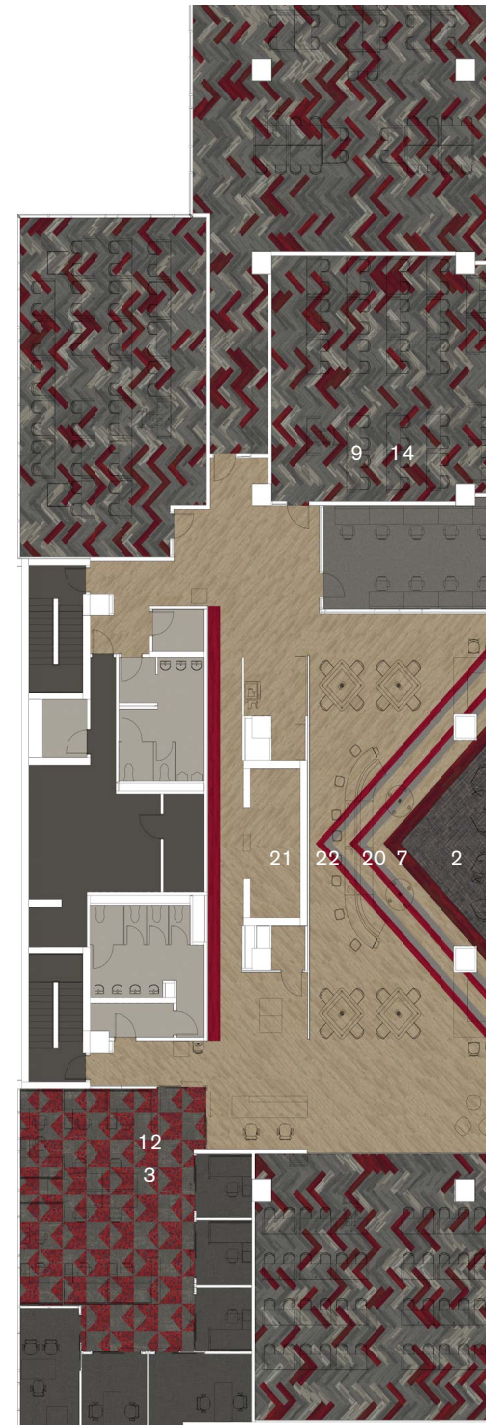

Interface®

- 1) HN810: 104214 NICKEL 2) HN840: 104222 NICKEL 3) SR999: 104925 4) FLOR BOARDWALK: 105844 KALE 5) ICE BREAKER: 105775 QUARRY
 6) SEW STRAIGHT: 102408 KNIT 7) UR101: 103506 STONE/IVY 8) WALK THE PLANK: 103956 MAGNOLIA 9) LVT NATURAL STONES: A00101 JET MIST
 10) SUMMERHOUSE SHADES: 105485 LINEN 11) FRENCH SEAMS: 105608 AVALLON 12) ICE BREAKER: 106195 PERIDOT 13) AE311: 104669 FOG
 14) FARMLAND: 106241 DOVE 15) MEET: 180774 GULL 16) NORAMENT GRANO: 5302 ANGELICA ROOT 17) NORAMENT GRANO: 5328 ARBORVITAE
 18) WALK THE PLANK: 8762 CYPRUS 19) EXPOSED: 106057 MERIDIAN 20) CLOUD COVER: 105712 FOREST 21) LVT NATURAL WOODGRAINS: A00205 STORM
 22) NORAPLAN ENVIRONCARE™: 7033 TAIL GATING 23) NORAPLAN SENTICA: 6520 SNOW DAY 24) LVT STUDIO SET: A00725 DARK GREEN

FINISH PLAN | STUDENT HOUSING

2) UPLAND: 106290 LIGHT RED 7) NEIGHBORHOOD SMOOTH: 105641 DRU RED 9) DRIFTWOOD: 104856 LINDEN 10) SR799: 104935 GRANITE 15) NORAPLAN SENTICA: 6520 SNOW DAY 18) NORAPLAN GRANO: 5332 GERANIUM 20) LVT BRUSHED LINES: A01604 GALENA 21) LVT TEXTURED WOODGRAINS: A00406 ANTIQUE LIGHT OAK 22) LVT STUDIO SET: A00717 RED

FINISH PLAN | STUDENT SPACES

2) UPLOAD: 106290 LIGHT RED 3) FLOR RUE: 105593 RED 7) NEIGHBORHOOD SMOOTH: 105641 DRU RED 9) DRIFTWOOD: 104856 LINDEN 12) ICE BREAKER: 105775 QUARRY 14) NATURALLY WEATHERED: 106021 GREYSTONE
 20) LVT BRUSHED LINES: A01604 GALENA 21) LVT TEXTURED WOODGRAINS: A00406 ANTIQUE LIGHT OAK 22) LVT STUDIO SET: A00717 RED