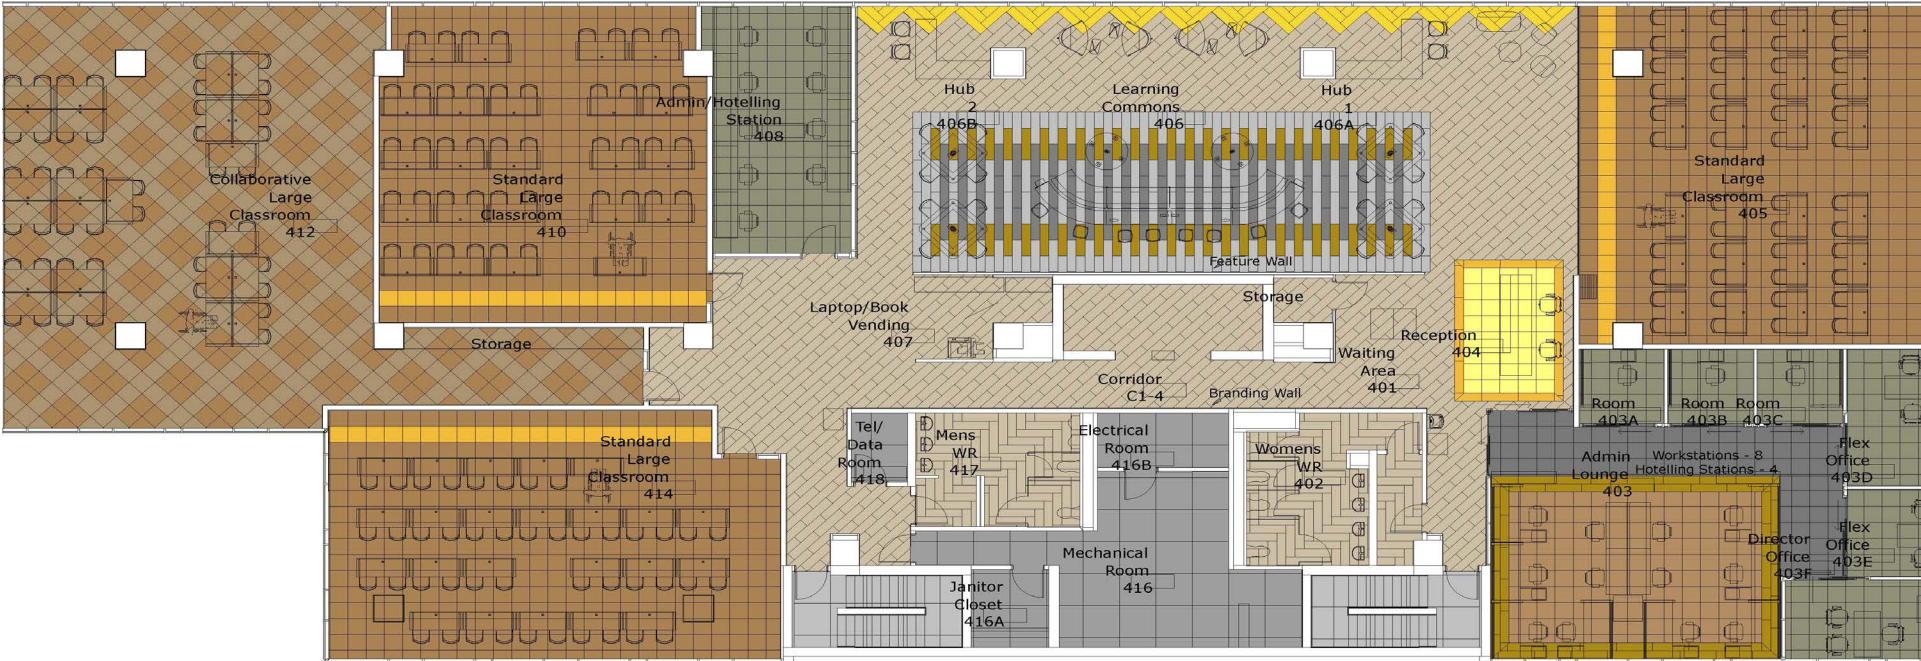

FINISH PLAN | ACADEMIC SPACES