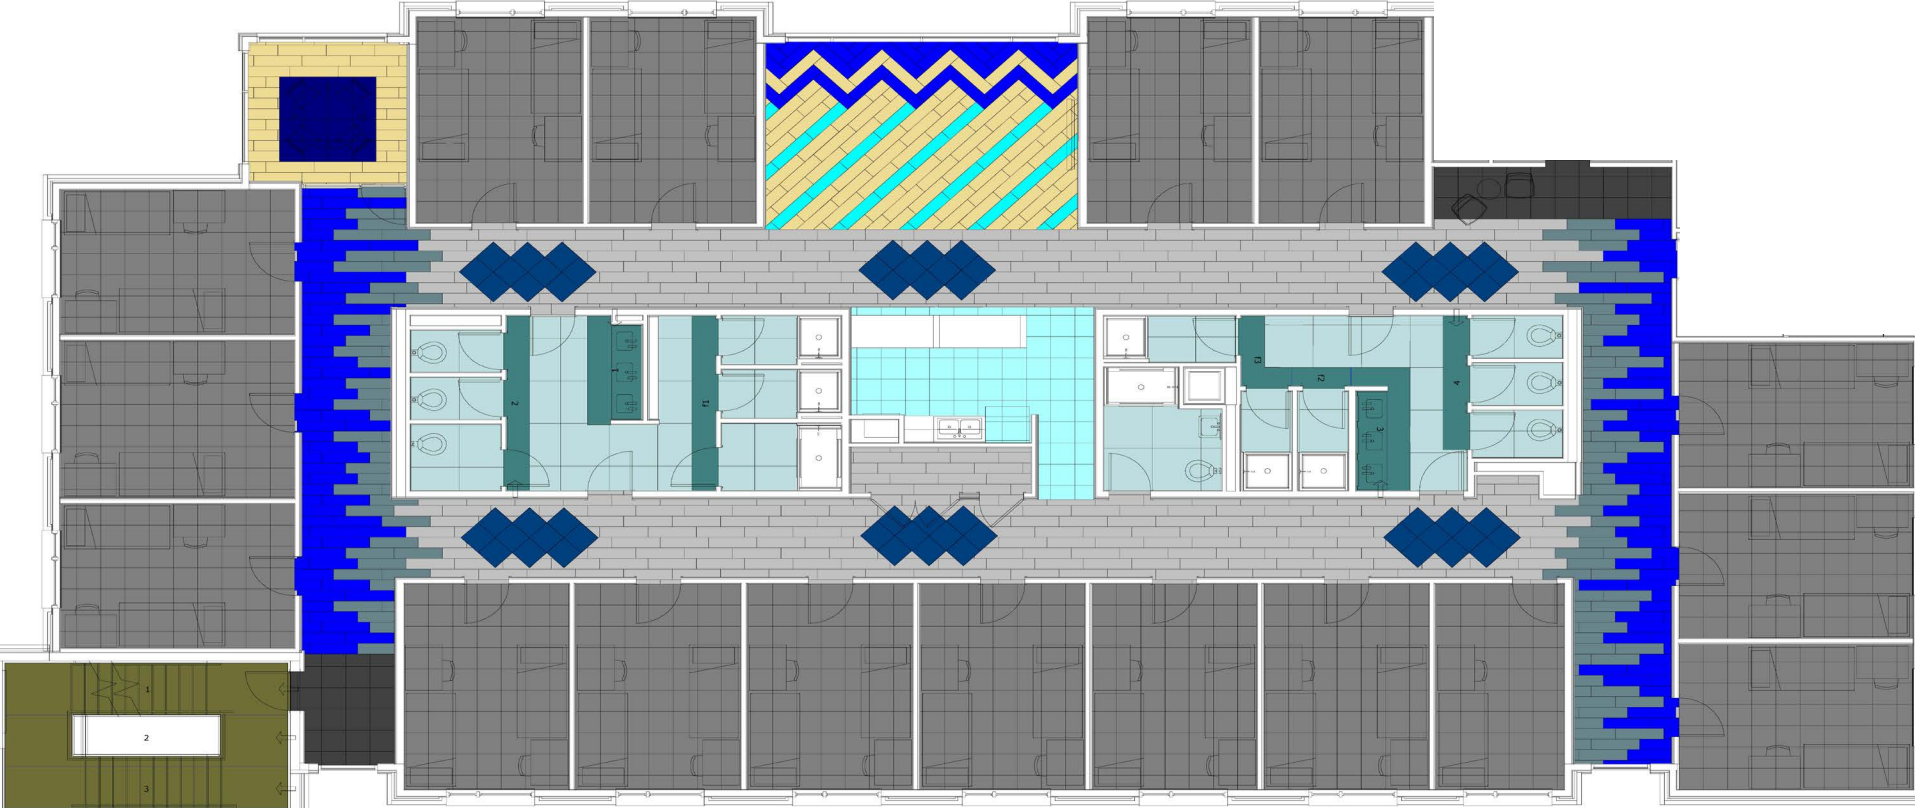

FINISH PLAN | STUDENT HOUSING