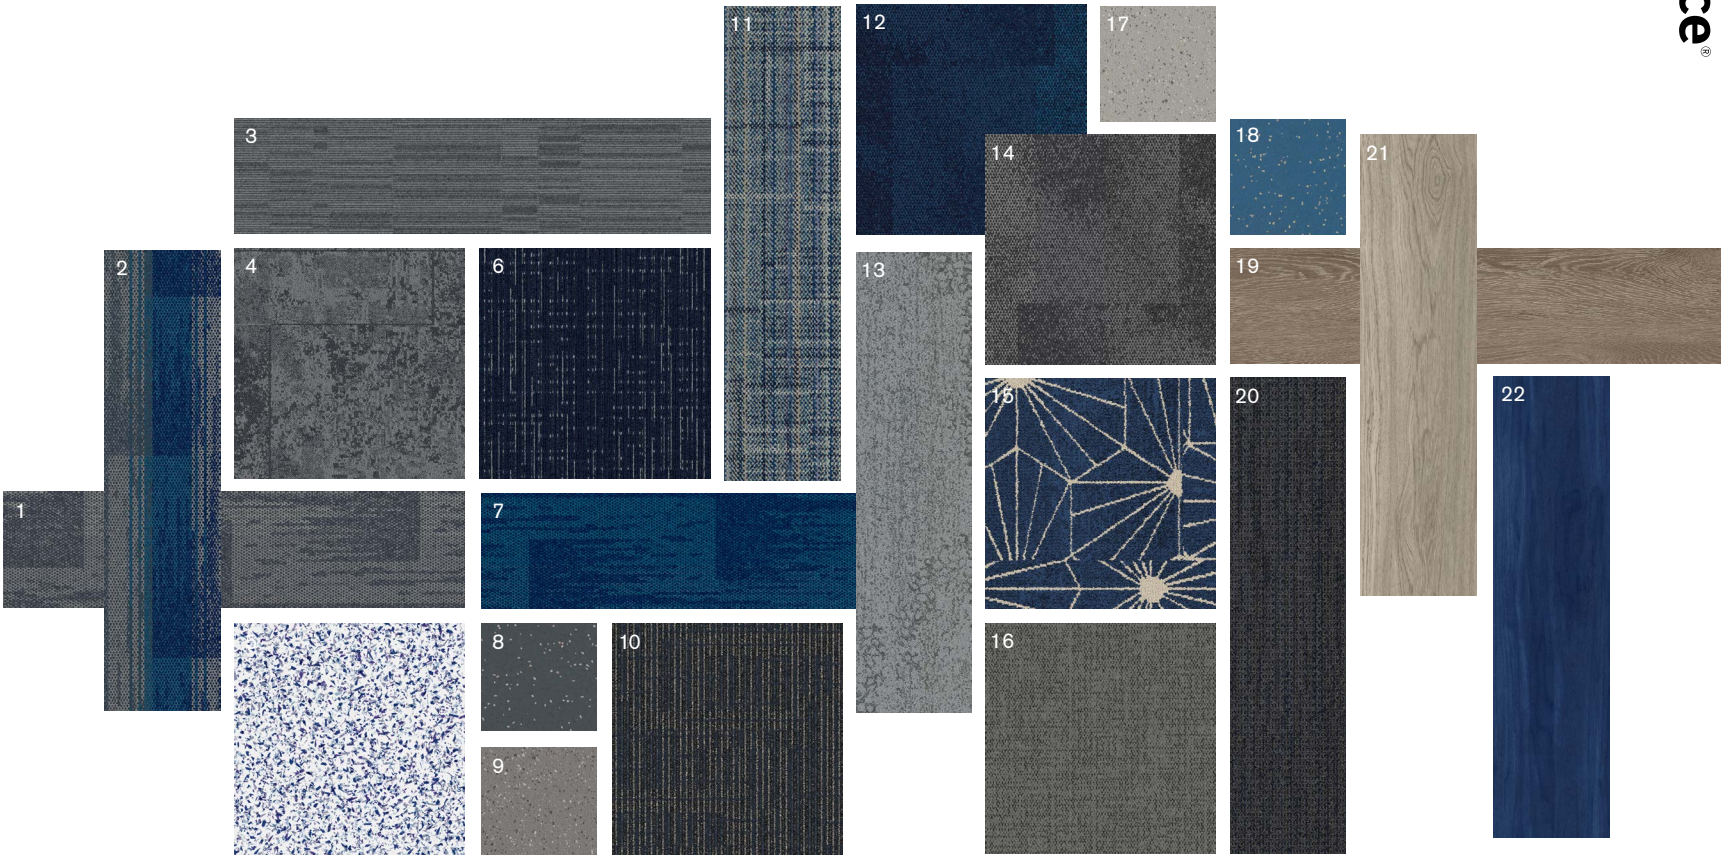

FINISH PLAN | ACADEMIC SPACES

HIGHER EDUCATION Product Palette, Blue

Interface®

- 1) AE311: 105805 GRANITE 2) AE315: 105816 GRANITE-AZURE 3) B702: 102897 NORTH SEA 4) B603: 102921 NORTH SEA 5) LVT WALK ON BY: A01507 ROYAL BLUE
 6) NIGHT FLIGHT: 106476 INDIGO 7) AE317: 105829 AZURE 8) NORAPLAN ENVIRONCARE: 7042 STAR GAZING 9) NORAMENT GRANO: 5307 FENUGREEK
 10) SR899: 104922 MIDNIGHT 11) FRENCH SEAMS: 105607 LYON 12) EXPOSED: 106067 PINNACLE 13) NATURES COURSE: 105861 MARBLE
 14) EXPOSED: 106058 PRINCIPAL 15) FLOR SKYFALL: 106124 COBALT 16) VECTOR: 103530 STONE 17) NORAMENT GRANO: 5306 CAMPHOR
 18) NORAPLAN ENVIRONCARE™: 7066 PARADE 19) LVT TEXTURED WOODGRAINS: A00416 ANTIQUE DARK OAK 20) AFTERNOON LIGHT: 105301 MIDNIGHT LIGHT
 21) LVT NATURAL WOODGRAINS: A00207 WASHED WHEAT 22) LVT STUDIO SET: A00720 ROYAL BLUE