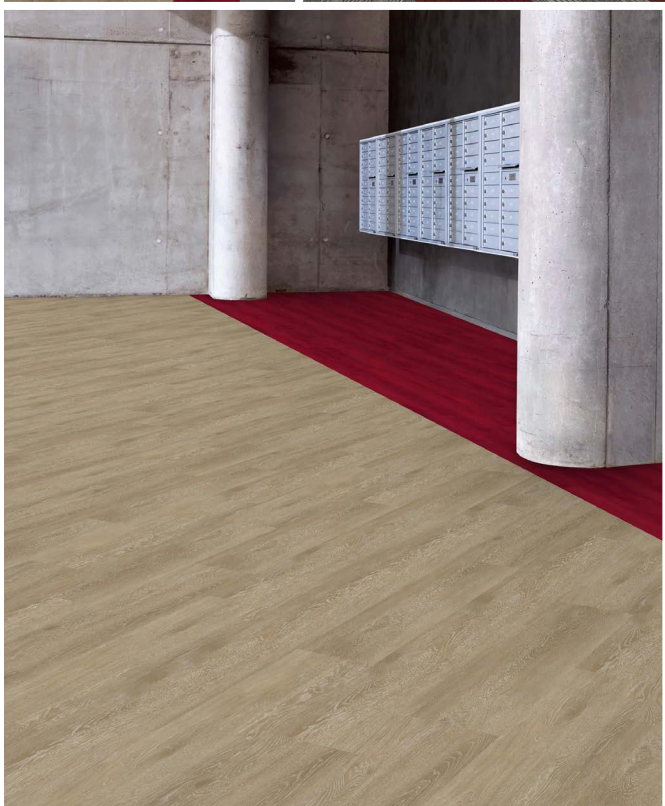

2) UPLAND: 106290 LIGHT RED 7) NEIGHBORHOOD SMOOTH: 105641 DRU RED 9) DRIFTWOOD: 104856 LINDEN 10) SR799: 104935 GRANITE 15) NORAPLAN SENTICA: 6520 SNOW DAY 18) NORAPLAN GRANO: 5332 GERANIUM 20) LVT BRUSHED LINES: A01604 GALENA 21) LVT TEXTURED WOODGRAINS: A00406 ANTIQUE LIGHT OAK 22) LVT STUDIO SET: A00717 RED