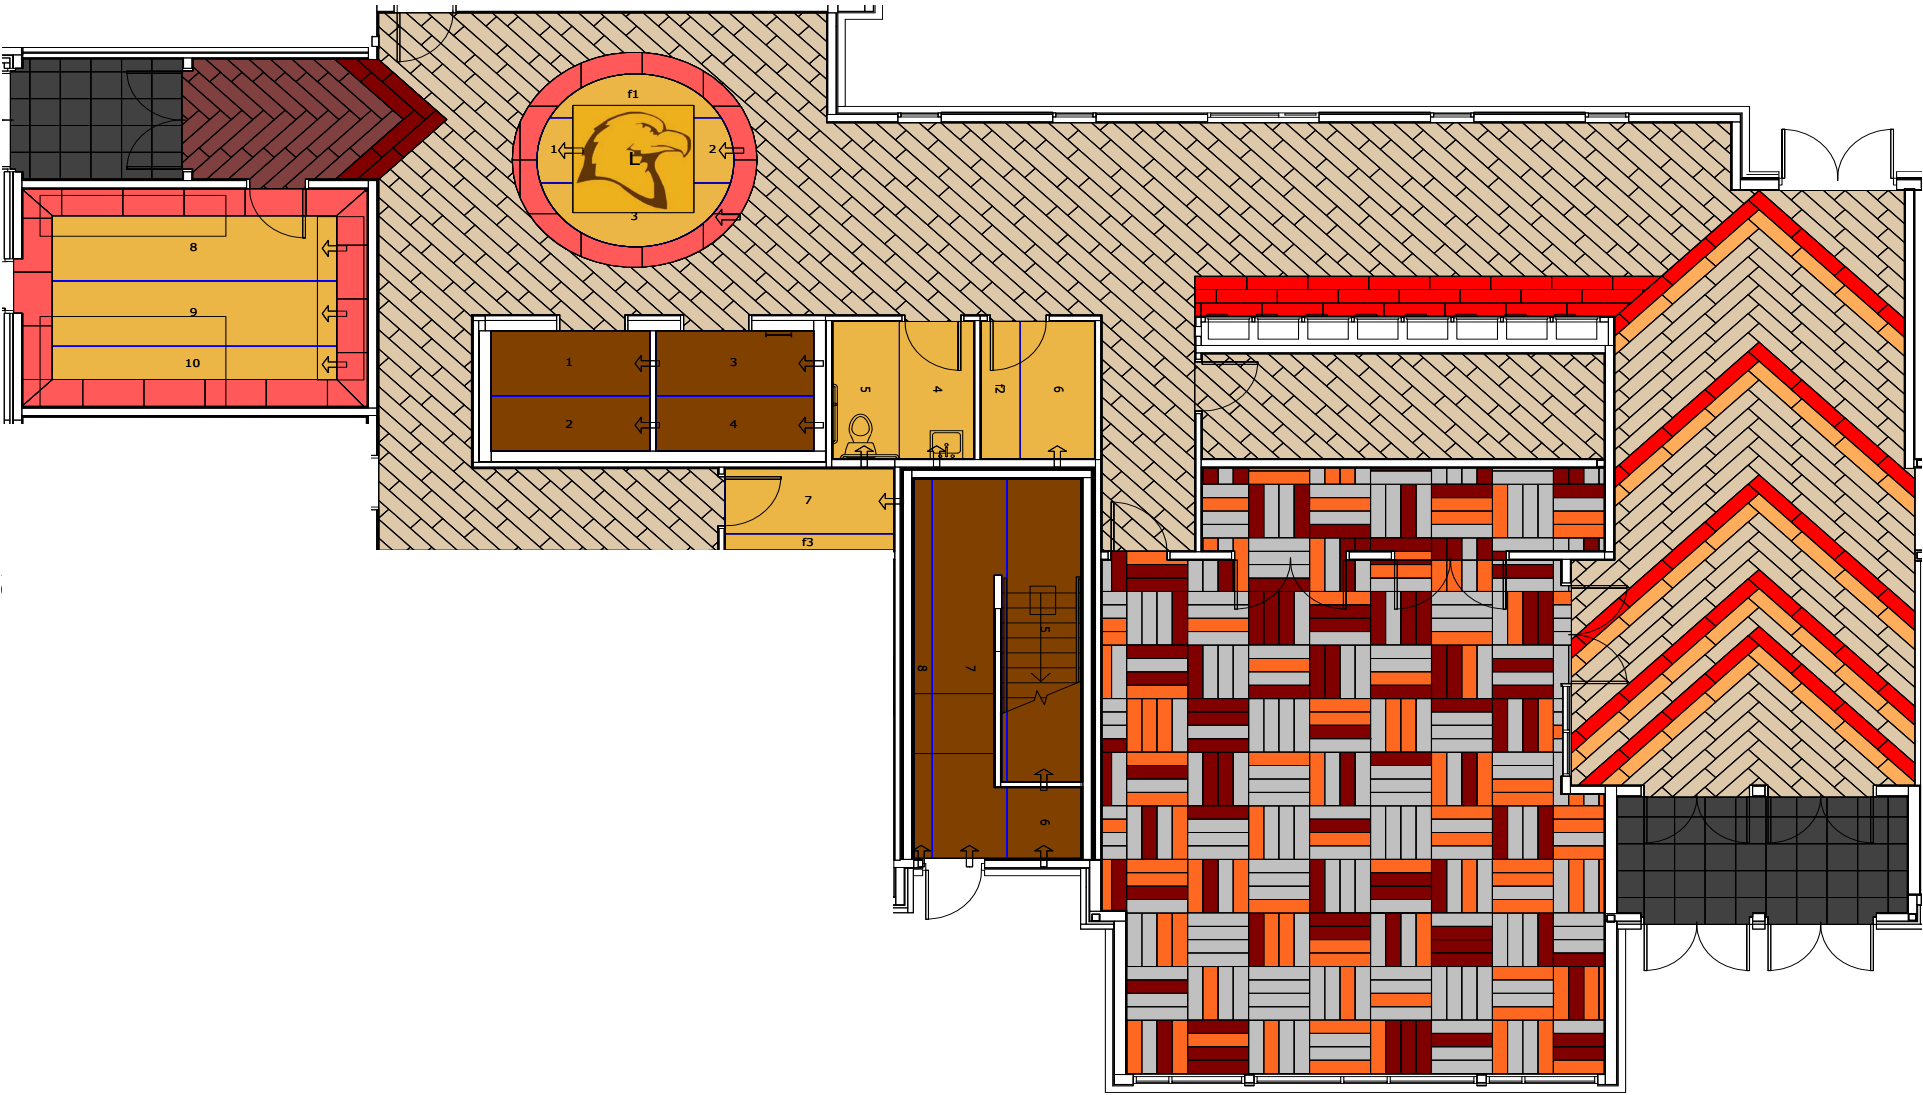

FINISH PLAN | STUDENT SPACES