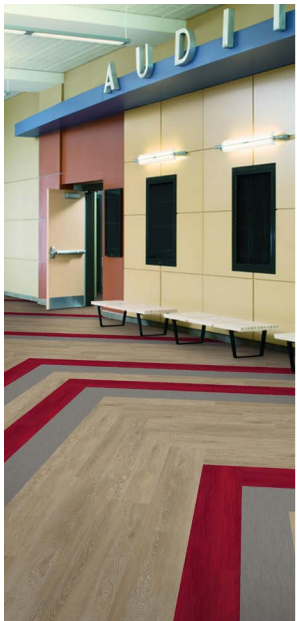

2) UPLAND: 106290 LIGHT RED 7) NEIGHBORHOOD SMOOTH: 105641 DRU RED 9) DRIFTWOOD: 104856 LINDEN 10) SR799: 104935 GRANITE 15) NORAPLAN SENTICA: 6520 SNOW DAY 18) NORAPLAN GRANO: 5332 GERANIUM 20) LVT BRUSHED LINES: A01604 GALENA 21) LVT TEXTURED WOODGRAINS: A00406 ANTIQUE LIGHT OAK 22) LVT STUDIO SET: A00717 RED