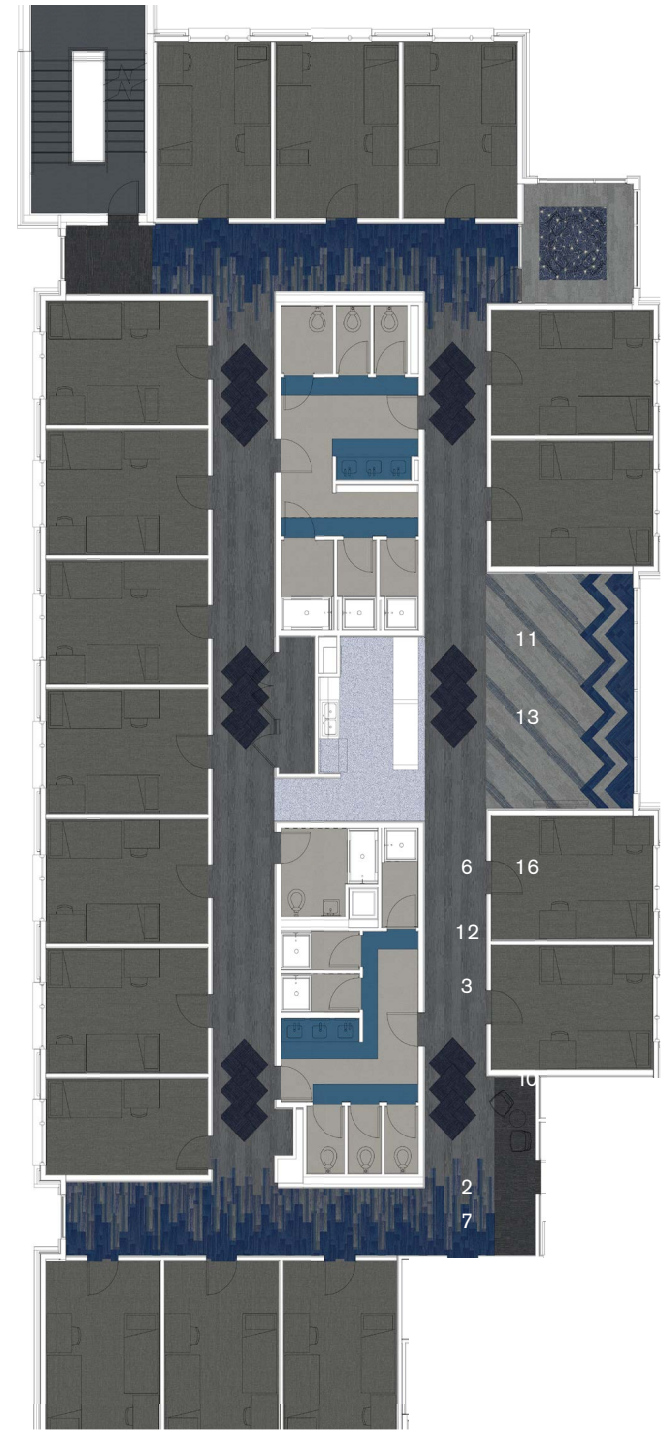

FINISH PLAN | ACADEMIC SPACES

HIGHER EDUCATION Product Palette, Blue

Interface®

- 1) AE311: 105805 GRANITE 2) AE315: 105816 GRANITE-AZURE 3) B702: 102897 NORTH SEA 4) B603: 102921 NORTH SEA 5) LVT WALK ON BY: A01507 ROYAL BLUE
 6) NIGHT FLIGHT: 106476 INDIGO 7) AE317: 105829 AZURE 8) NORAPLAN ENVIRONCARE: 7042 STAR GAZING 9) NORAMENT GRANO: 5307 FENUGREEK
 10) SR899: 104922 MIDNIGHT 11) FRENCH SEAMS: 105607 LYON 12) EXPOSED: 106067 PINNACLE 13) NATURES COURSE: 105861 MARBLE
 14) EXPOSED: 106058 PRINCIPAL 15) FLOR SKYFALL: 106124 COBALT 16) VECTOR: 103530 STONE 17) NORAMENT GRANO: 5306 CAMPHOR
 18) NORAPLAN ENVIRONCARE™: 7066 PARADE 19) LVT TEXTURED WOODGRAINS: A00416 ANTIQUE DARK OAK 20) AFTERNOON LIGHT: 105301 MIDNIGHT LIGHT
 21) LVT NATURAL WOODGRAINS: A00207 WASHED WHEAT 22) LVT STUDIO SET: A00720 ROYAL BLUE