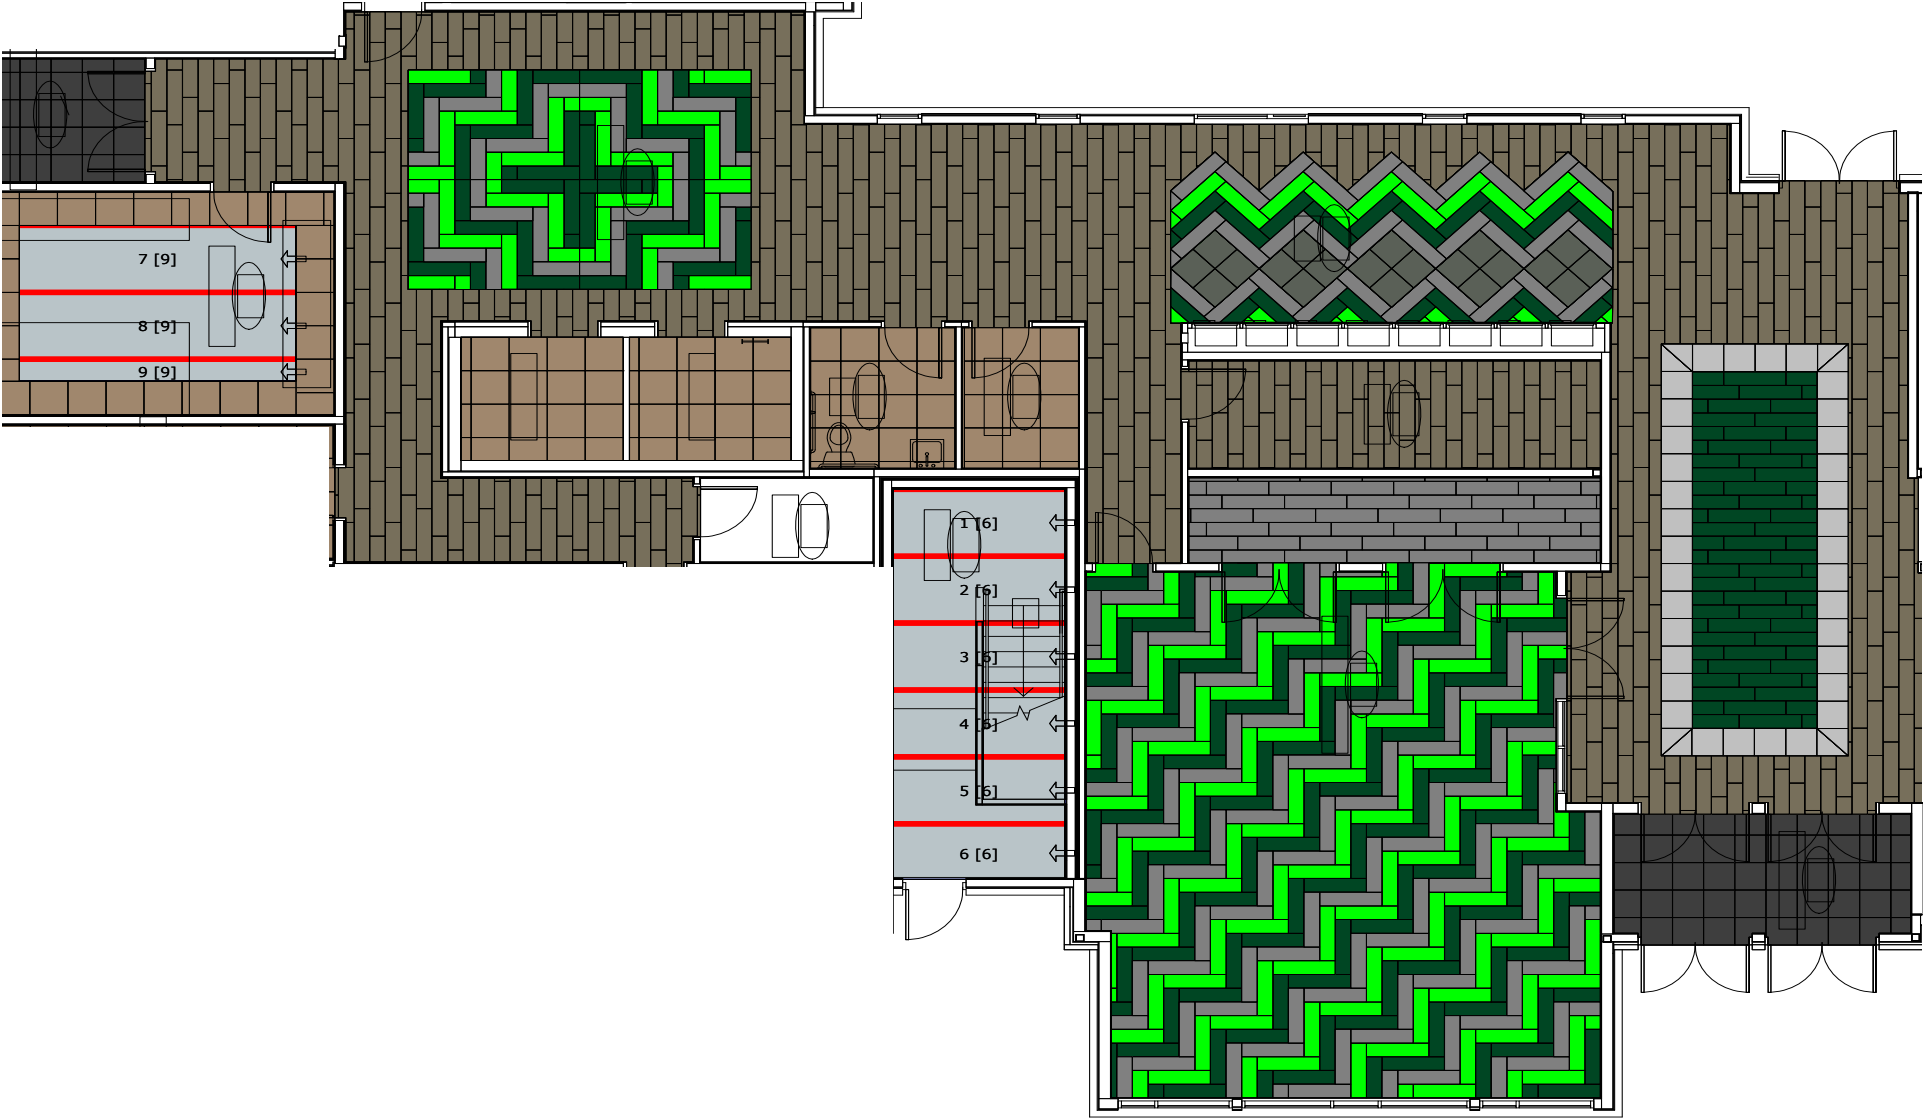

FINISH PLAN | STUDENT SPACES