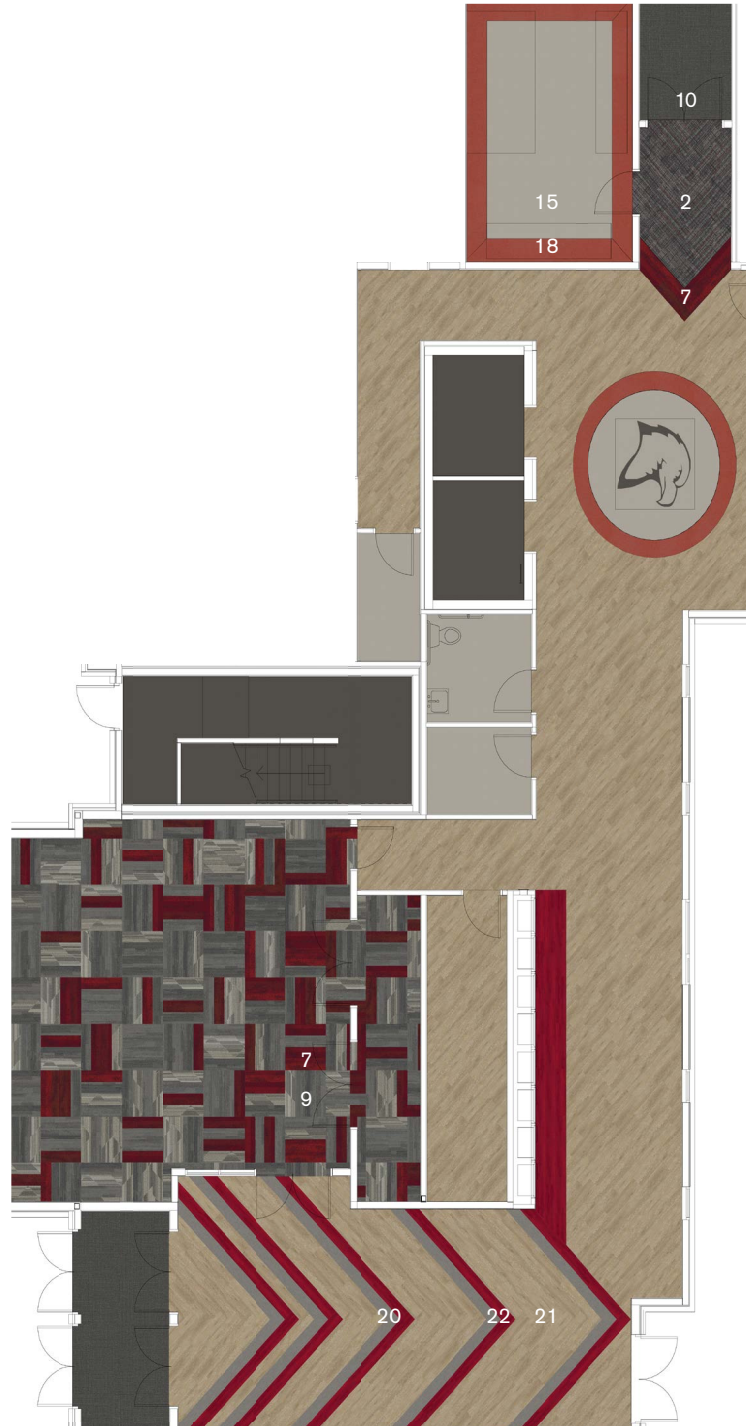

2) UPLAND: 106290 LIGHT RED 7) NEIGHBORHOOD SMOOTH: 105641 DRU RED 9) DRIFTWOOD: 104856 LINDEN 10) SR799: 104935 GRANITE 15) NORAPLAN SENTICA: 6520 SNOW DAY 18) NORAPLAN GRANO: 5332 GERANIUM 20) LVT BRUSHED LINES: A01604 GALENA 21) LVT TEXTURED WOODGRAINS: A00406 ANTIQUE LIGHT OAK 22) LVT STUDIO SET: A00717 RED