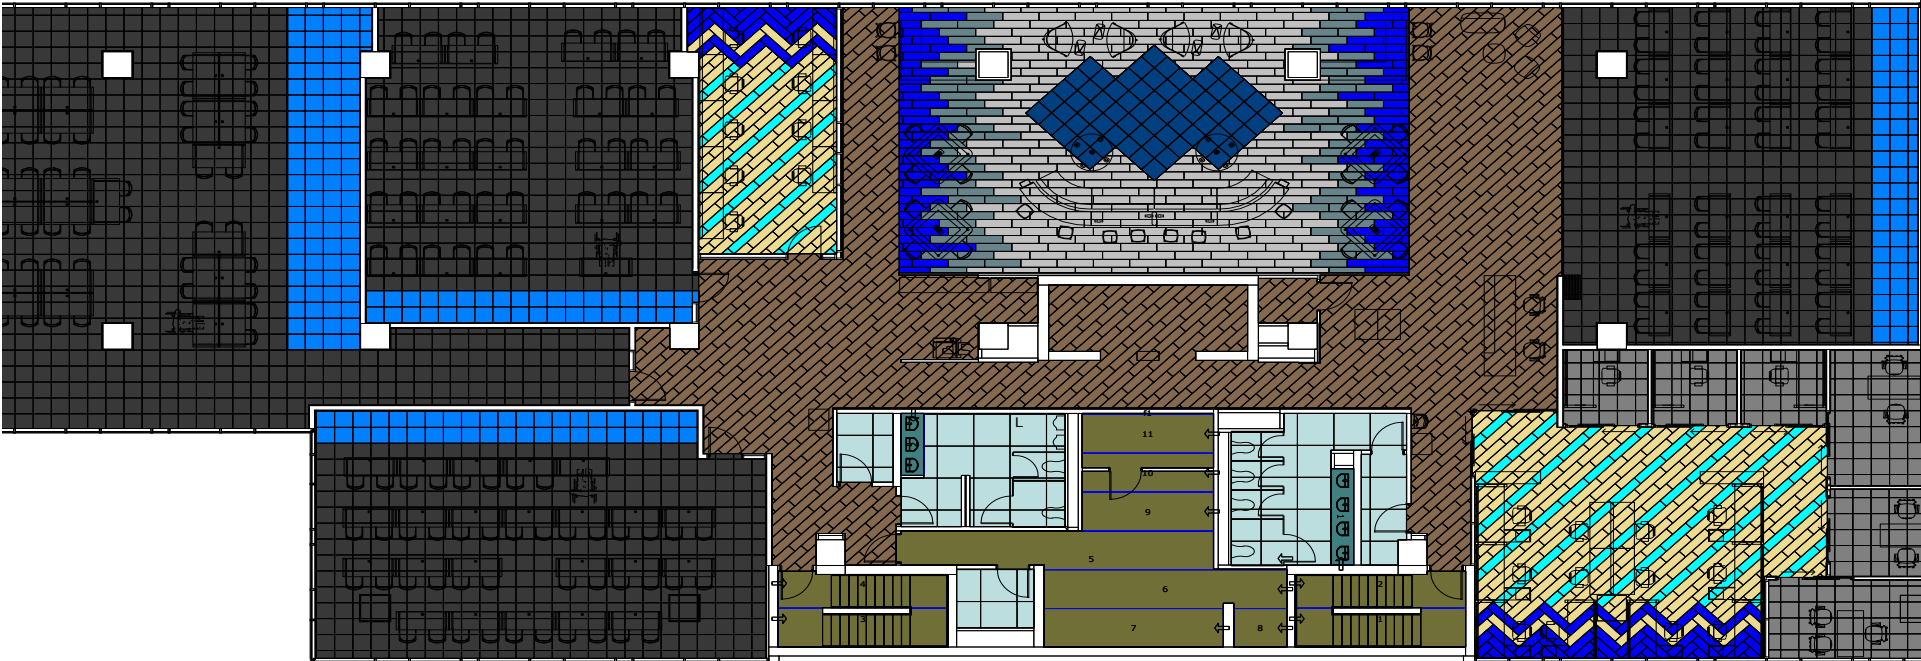

FINISH PLAN | ACADEMIC SPACES