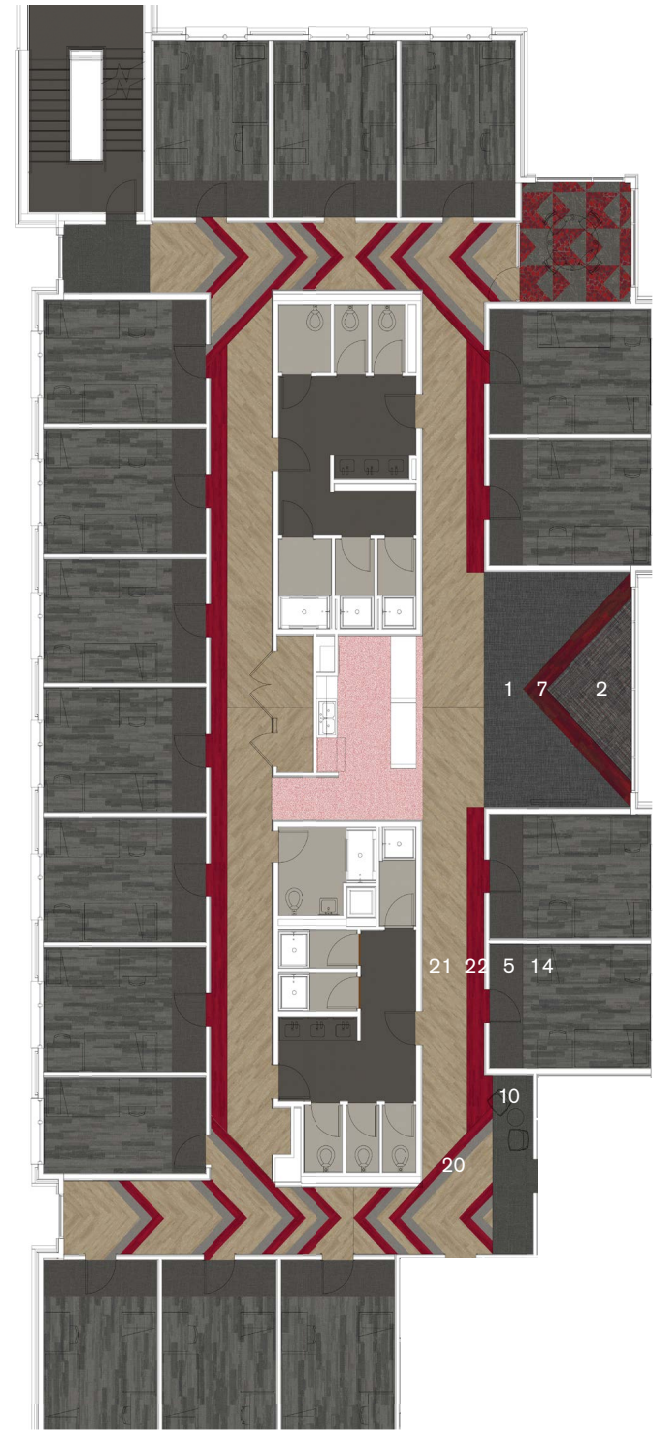

FINISH PLAN | ACADEMIC SPACES

HIGHER EDUCATION Product Palette, Red

Interface®

- 1) SOURCE MATERIAL: 106307 IRON 2) UPLOAD: 106290 LIGHT RED 3) FLOR RUE: 105593 RED 4) CLASSIC SEVEN: 106095 SUTTON PLACE
 5) MEET: 180774 GULL 6) STEP THIS WAY: 106324 ASH 7) NEIGHBORHOOD SMOOTH: 105641 DRU RED 8) LVT WALK ON BY: A01505 RED
 9) DRIFTWOOD: 104856 LINDEN 10) SR799: 104935 GRANITE 11) ICE BREAKER: 106196 GARNET 12) ICE BREAKER: 105775 QUARRY
 13) NORAPLAN SENTICA: 6523 ROAD TRIP 14) NATURALLY WEATHERED: 106021 GREYSTONE 15) NORAPLAN SENTICA: 6520 SNOW DAY
 16) NORAMENT SATURA: 5111 CASTOR 17) SHIVER ME TIMBERS: 103922 SYCAMORE 18) NORAPLAN GRANO: 5332 GERANIUM 19) WW860: 105353 CHARCOAL TWEED
 20) LVT BRUSHED LINES: A01604 GALENA 21) LVT TEXTURED WOODGRAINS: A00406 ANTIQUE LIGHT OAK 22) LVT STUDIO SET: A00717 RED