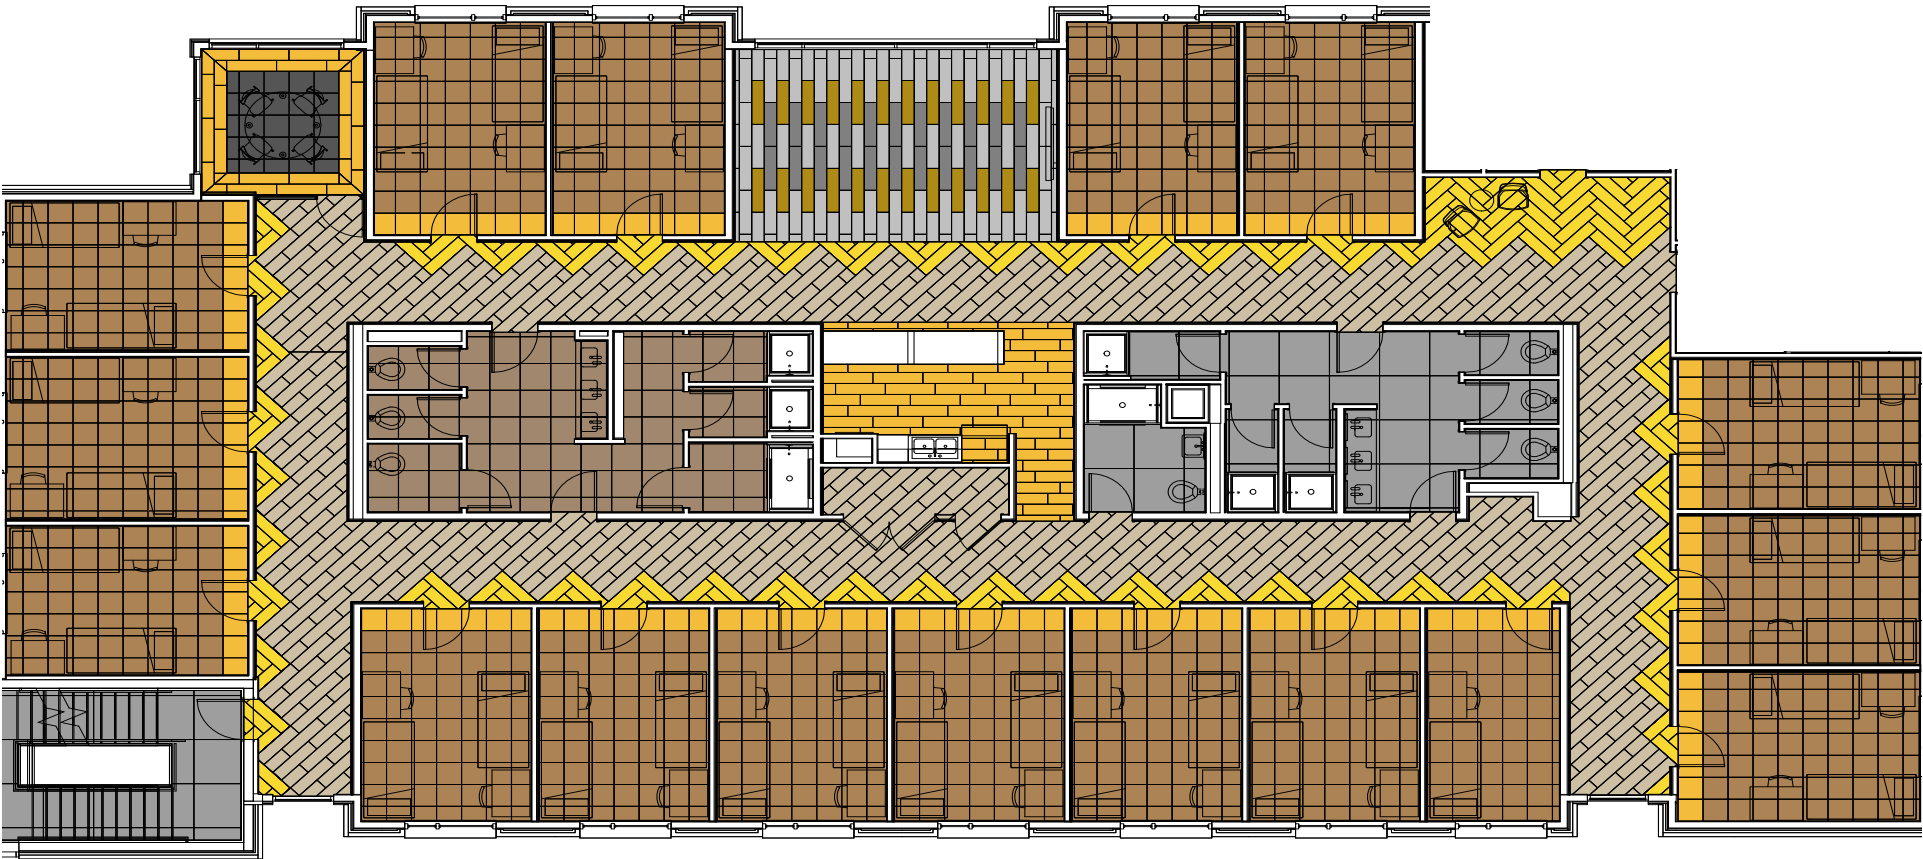

FINISH PLAN | STUDENT HOUSING