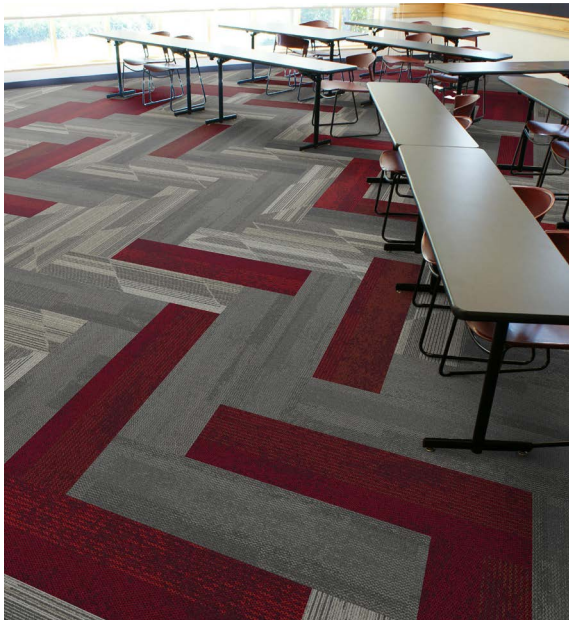

2) UPLOAD: 106290 LIGHT RED 3) FLOR RUE: 105593 RED 7) NEIGHBORHOOD SMOOTH: 105641 DRU RED 9) DRIFTWOOD: 104856 LINDEN 12) ICE BREAKER: 105775 QUARRY 14) NATURALLY WEATHERED: 106021 GREYSTONE
20) LVT BRUSHED LINES: A01604 GALENA 21) LVT TEXTURED WOODGRAINS: A00406 ANTIQUE LIGHT OAK 22) LVT STUDIO SET: A00717 RED