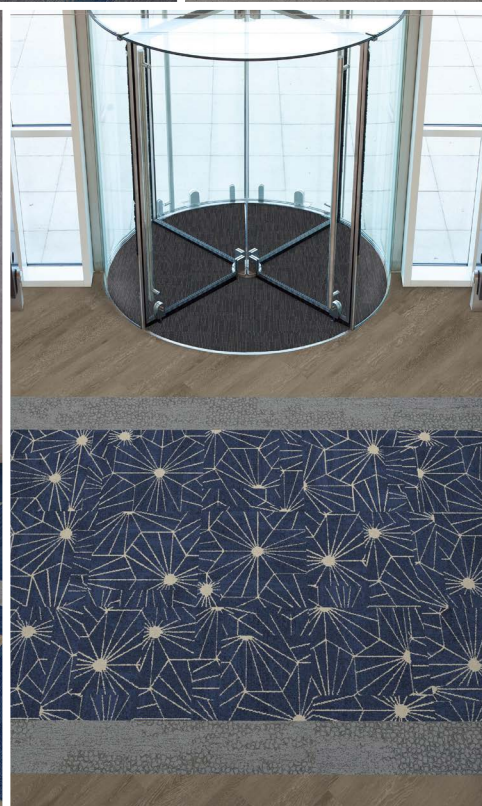

2) AE315: 105816 GRANITE-AZURE 3) B702: 102897 NORTH SEA 7) AE317: 105829 AZURE 10) SR899: 104922 MIDNIGHT 11) FRENCH SEAMS: 105607 LYON 12) EXPOSED: 106067 PINNACLE
13) NATURES COURSE: 105861 MARBLE 15) FLOR SKYFALL: 106124 COBALT 17) NORAMENT GRANO: 5306 CAMPHOR 18) NORAPLAN ENVIRONCARE™: 7066 PARADE 21) LVT NATURAL WOODGRAINS: A00207 WASHED WHEAT