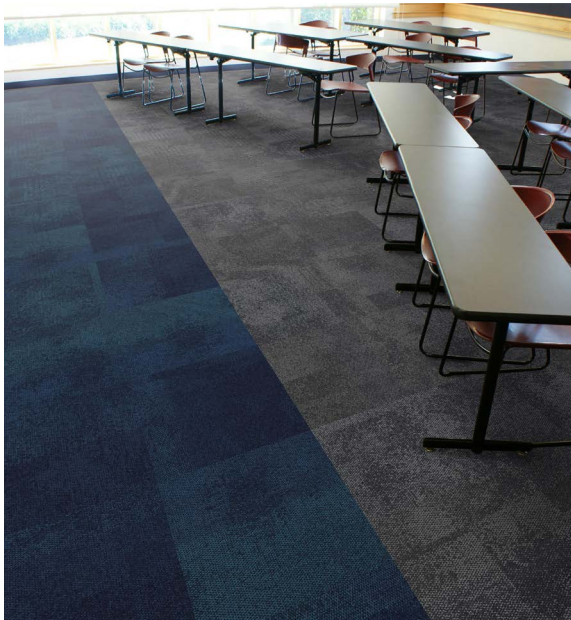

2) AE315: 105816 GRANITE-AZURE 3) B702: 102897 NORTH SEA 6) NIGHT FLIGHT: 106476 INDIGO 7) AE317: 105829 AZURE 11) FRENCH SEAMS: 105607 LYON 12) EXPOSED: 106067 PINNACLE 13) NATURES COURSE: 105861 MARBLE
14) EXPOSED: 106058 PRINCIPAL 21) LVT NATURAL WOODGRAINS: A00207 WASHED WHEAT