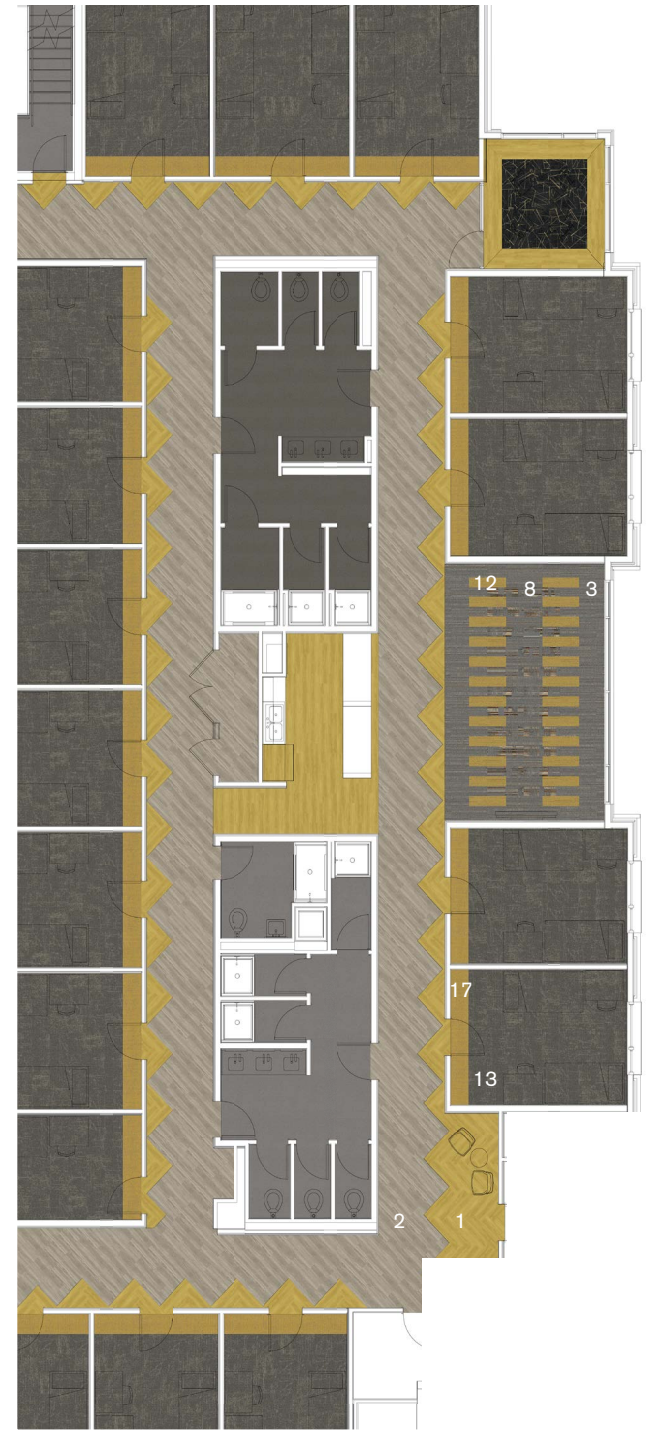

1) LVT STUDIO SET: A00712 MARIGOLD 2) LVT NATURAL WOODGRAINS: A00207 WASHED WHEAT 3) STATIC LINES: 105939 STEEL STATIC 8) HARD DRIVE: 105943 STEEL HD 12) CIRCUIT BOARD: 105948 YELLOW CIRCUIT 13) ICE BREAKER: 105779 GRAYFOX 17) STEP IT UP: 106332 CITRINE