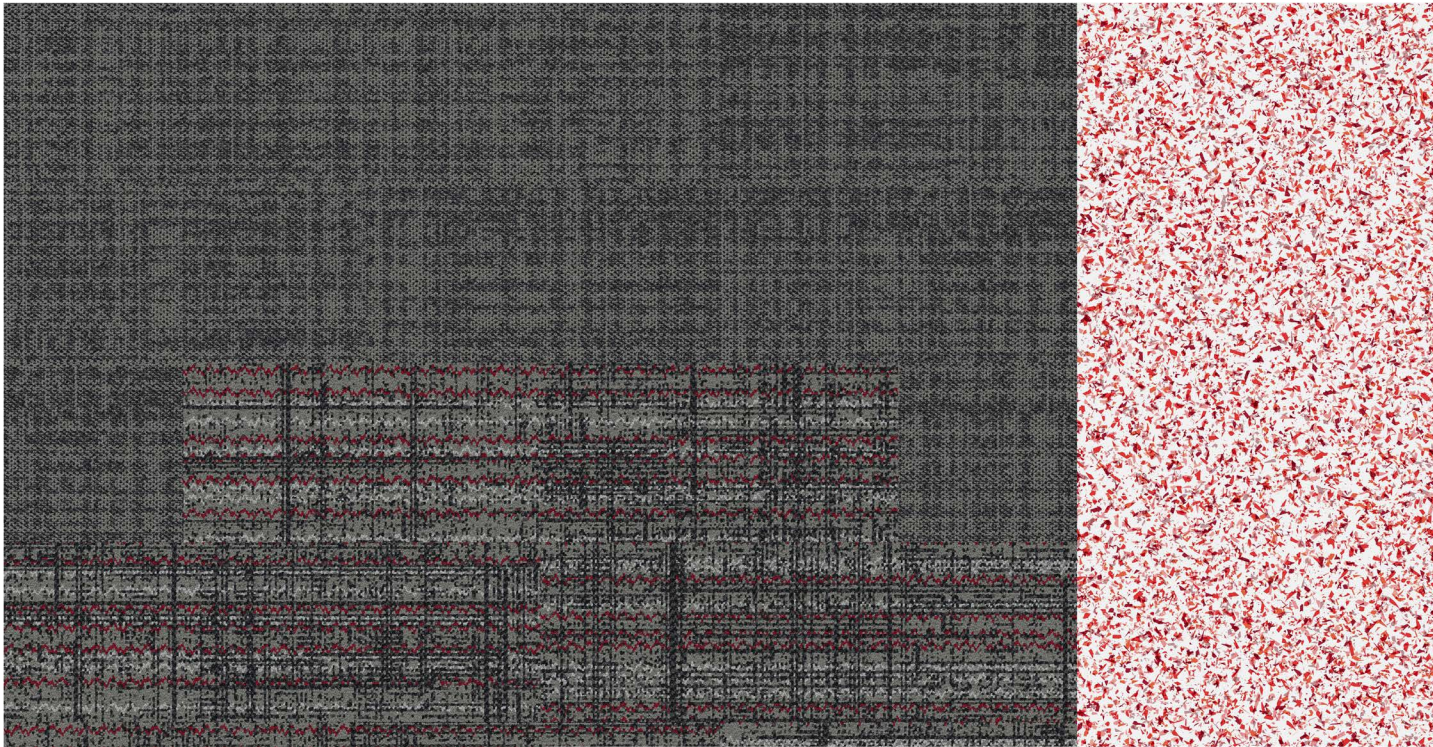

## Interface

LVT PRODUCT STUDIO SET  
COLOR A00717 RED, A00701 SILVERLIGHT  
SIZE 25cm x 1m  
INSTALLED ASHLAR

PRODUCT OPEN AIR 404  
COLOR 106748 CHARCOAL  
SIZE 60cm  
INSTALLED NON DIRECTIONAL