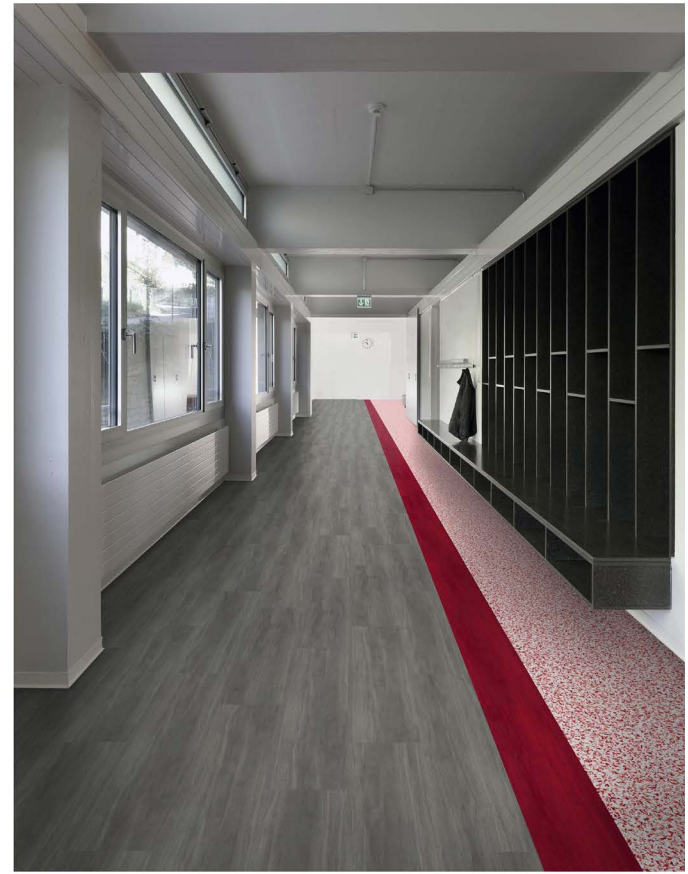

Interface

LVT PRODUCT WALK ON BY
COLOR A01505 RED
SIZE 50cm
INSTALLED NON DIRECTIONAL

LVT PRODUCT STUDIO SET
COLOR A00702 PEWTER, A00717 RED
SIZE 25cm x 1m
INSTALLED ASHLAR