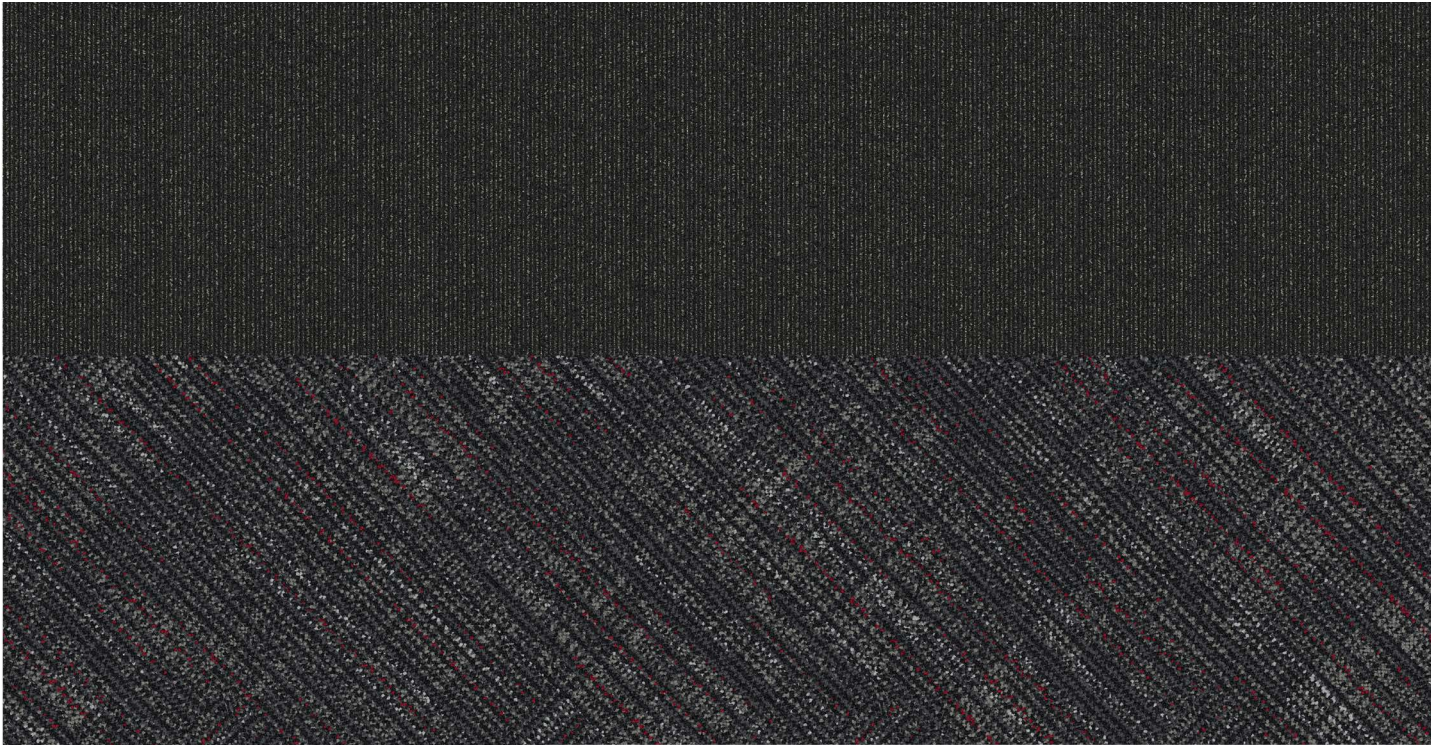

Interface

PRODUCT BITRATE
COLOR 106298 DARK-RED
SIZE 25cm x 1m
INSTALLED HERRINGBONE

PRODUCT SR699
COLOR 104933 ONYX
SIZE 60cm
INSTALLED MONOLITHIC