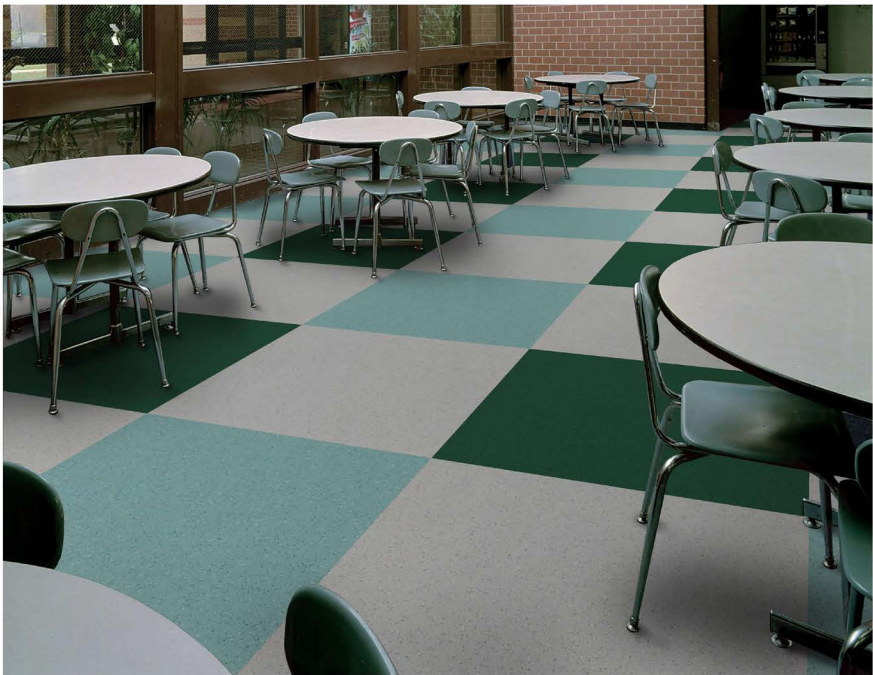

LVT PRODUCT WATERLOCK™
COLOR A01508 DARK GREY
SIZE 50cm
INSTALLED IN CLASSROOM

Interface

RUBBER PRODUCT NORAMENT GRANO
COLOR 5303 FRANKINCENSE , 5322 YIANG YIANG

Interface
LVT PRODUCT STUDIO SET
COLOR A00725 DARK GREEN
SIZE 25cm x 1m
INSTALLED ASHLAR
RUBBER PRODUCT NORAMENT GRANO
COLOR 5304 BLACK PEPPER