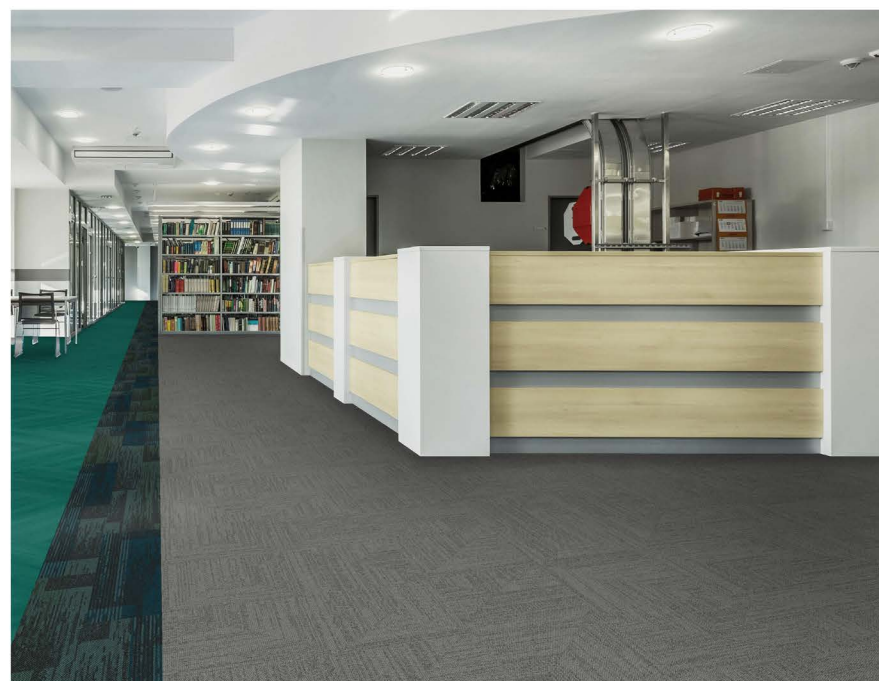

Interface®

LVT PRODUCT STUDIO SET
COLOR A000724 TURQUOISE
SIZE 25cm x 1m
INSTALLED HERRINGBONE

PRODUCT AE317
COLOR 105831 EMERALD
SIZE 25cm x 1m
INSTALLED ASHLAR

PRODUCT OPEN AIR 403
COLOR 106729 FLANNEL
SIZE 50cm
INSTALLED NON DIRECTIONAL