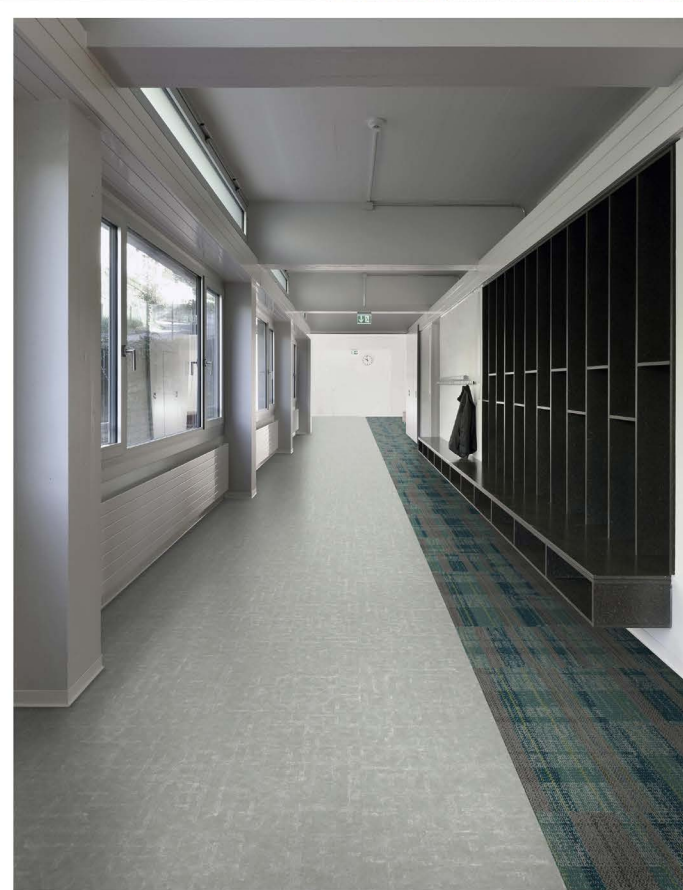

Interface

LVT PRODUCT SCORPIO

COLOR A01716 SILVERLIGHT

SIZE 50cm

INSTALLED NON-DIRECTIONAL

FLOR PRODUCT BE COOL

COLOR 105195 TEAL

SIZE 50cm

INSTALLED MONOLITHIC