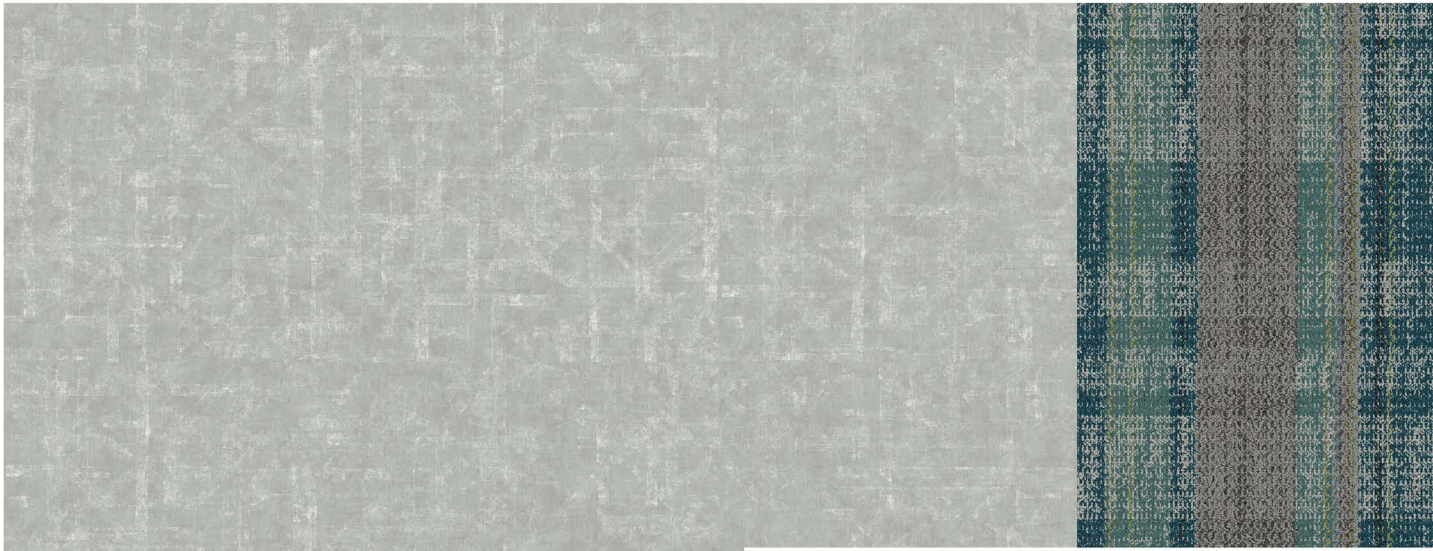

Interface

LVT PRODUCT SCORPIO

COLOR A01716 SILVERLIGHT

SIZE 50cm

INSTALLED NON-DIRECTIONAL

FLOR PRODUCT BE COOL

COLOR 105195 TEAL

SIZE 50cm

INSTALLED MONOLITHIC