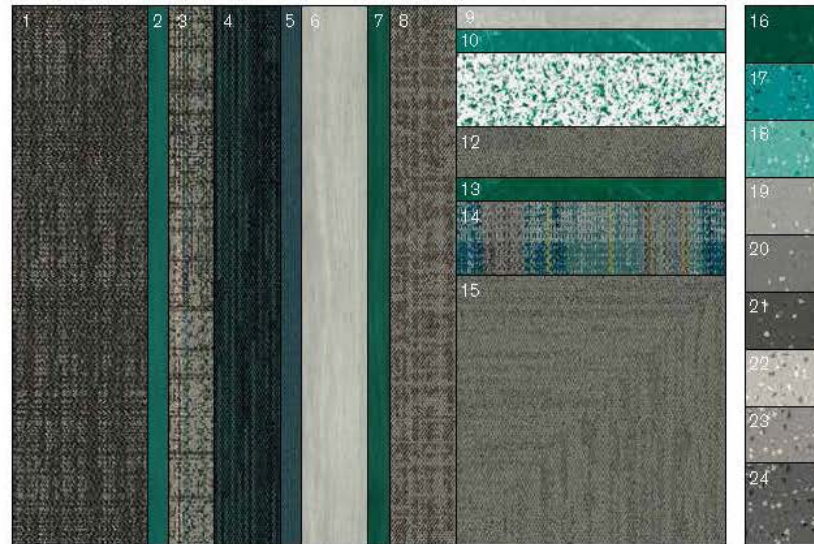

FOLIO

Education LVT 2020 | Green

Interface®

FOLIO: Interface Design Studio has created a group of supplementary assets that show our newest products in a variety of spaces representing every segment, as well as demonstrate both aspirational design capabilities or practical application in any space—all driven by our launch palettes. Also included is a color placement guide, which shows the position and percentage of hues of each product colorway—serving as a quick and helpful visual reference for customizing color.

STARGAZING, WALK ON BY AND STUDIO SET

Product Launch Palette - Turquoise & Dark Green

- 1) Bitrate: Dark Teal 106301, 2) Studio Set: Turquoise A00724, 3) Upload: Light Teal 106293, 4) AE317: Emerald 105831,
 5) On Line: Lagoon 103794, 6) Studio Set: Silverlight A00701, 7) Studio Set: Dark Green A00725, 8) Source Material: Graphite 106308,
 9) Scorpio: Silverlight A01716, 10) Aries: Turquoise A01811, 11) Walk on By: Dark Green A01508, 12) Open Air 404: Flannel 106747,
 13) Aries: Dark Green A01812, 14) FLOR Be Cool: Teal, 15) Open Air 403: Flannel 106729, 16) norament Satura: Cetus 5215,
 17) norament Grano: Yang-ylang 5322, 18) norament Grano: Wintergreen 5321, 19) noraplan Environcare: Clam Bake 7036,
 20) noraplan Environcare: Fun Run 7037, 21) noraplan Environcare Hide-n-Seek 7038, 22) norament Grano: Angelica Root 5302,
 23) norament Grano: Frankincense 5303, 24) norament Grano: Black Pepper 5304

PANTONE COLOR ACCENTS: COOL GRAY 11C, 423C, COOL GRAY 3C, 562C, 343C

Interface®

PRODUCT SR899

COLOR 104940 IRON

SIZE 50cm

INSTALLED MONOLITHIC

LVT PRODUCT STUDIO SET

COLOR A00701 SILVERLIGHT, A00724 TURQUOISE,

Interface

RUBBER PRODUCT NORAMENT SATURA
COLOR 5125 CETUS
RUBBER PRODUCT NORAMENT GRANO
COLOR 5302 ANGELICA ROOT , 5321 WINTERGREEN

Interface Design Studio
interfacedesignstudio@interface.com
office 706-812-6419