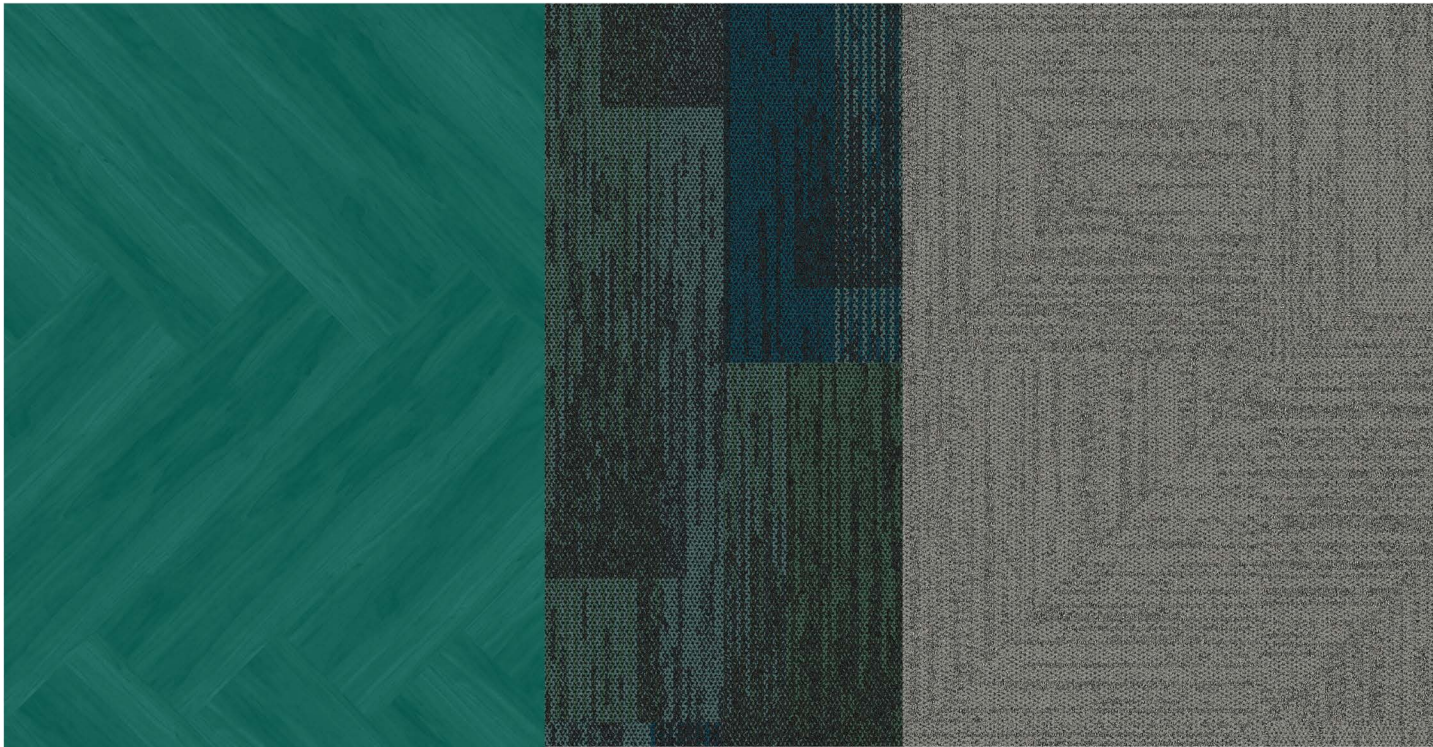

FLOR PRODUCT BE COOL

COLOR 105195 TEAL

SIZE 50cm

INSTALLED MONOLITHIC

Interface

LVT PRODUCT STUDIO SET
COLOR A00701 SILVERLIGHT, A00725 DARK GREEN
SIZE 25cm x 1m
INSTALLED ASHLAR

Interface®

LVT PRODUCT STUDIO SET
COLOR A000724 TURQUOISE
SIZE 25cm x 1m
INSTALLED HERRINGBONE