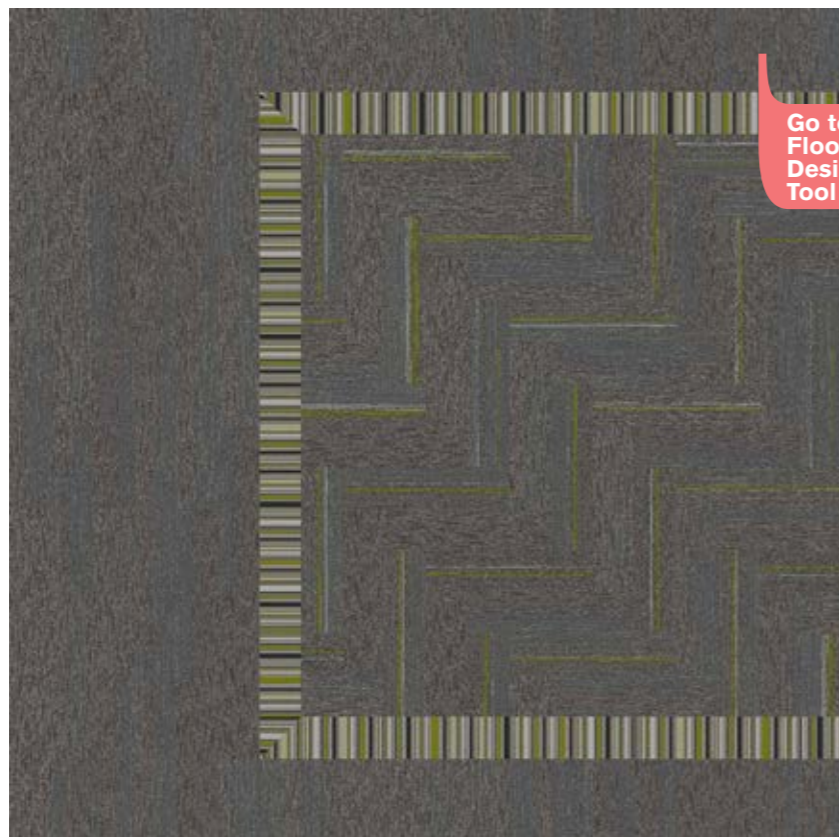

PRODUCT GROUND WAVES **COLOR** 104053 ICEBERG/COLORS

PRODUCT GROUND WAVES **COLOR** 104057 LAUREL/COLORS

PRODUCT GROUND WAVES **COLOR** 104054 IRON/COLORS

HARMONIZE & GROUND WAVES | [BACK TO BROWSE FLOOR IDEAS](#)