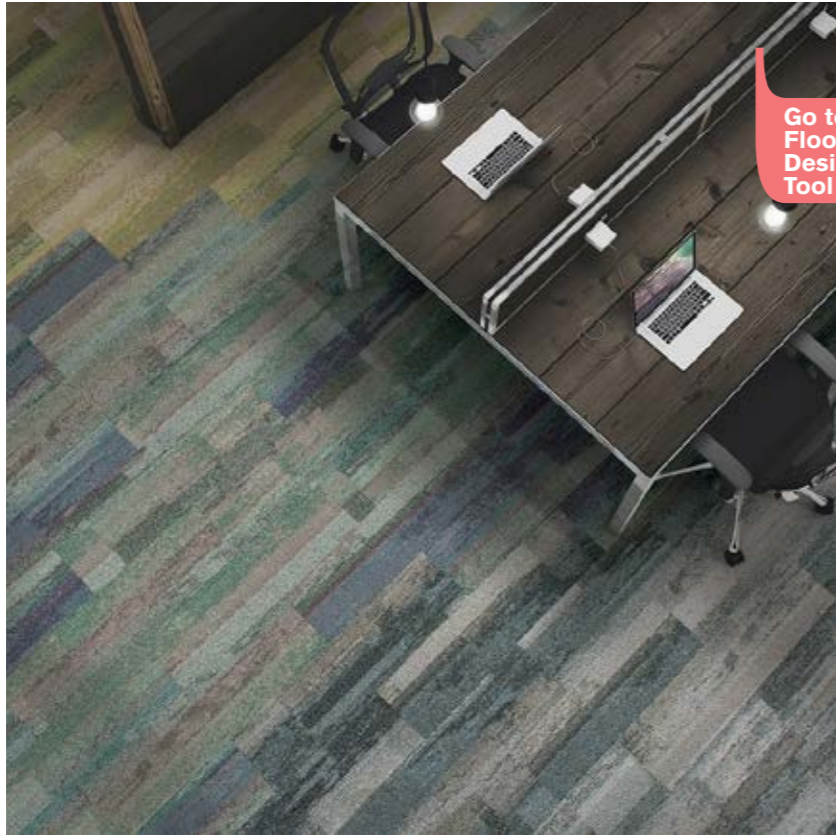

RECLAIM | [BACK TO BROWSE FLOOR IDEAS](#)

Go to
Floors
Design
Tool