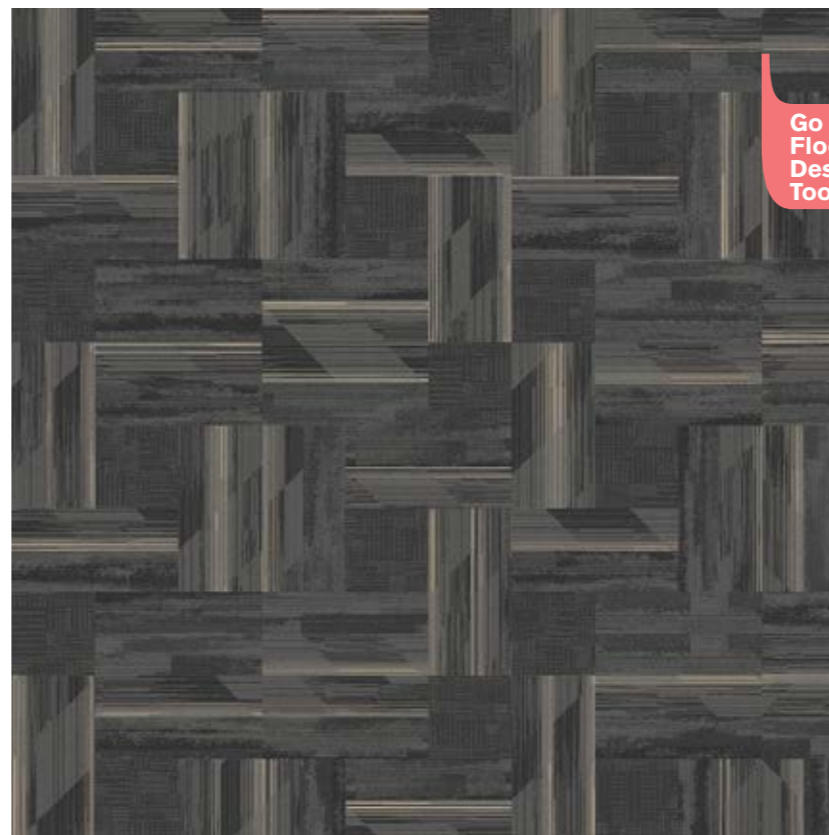

Go to
Floors
Design
Tool