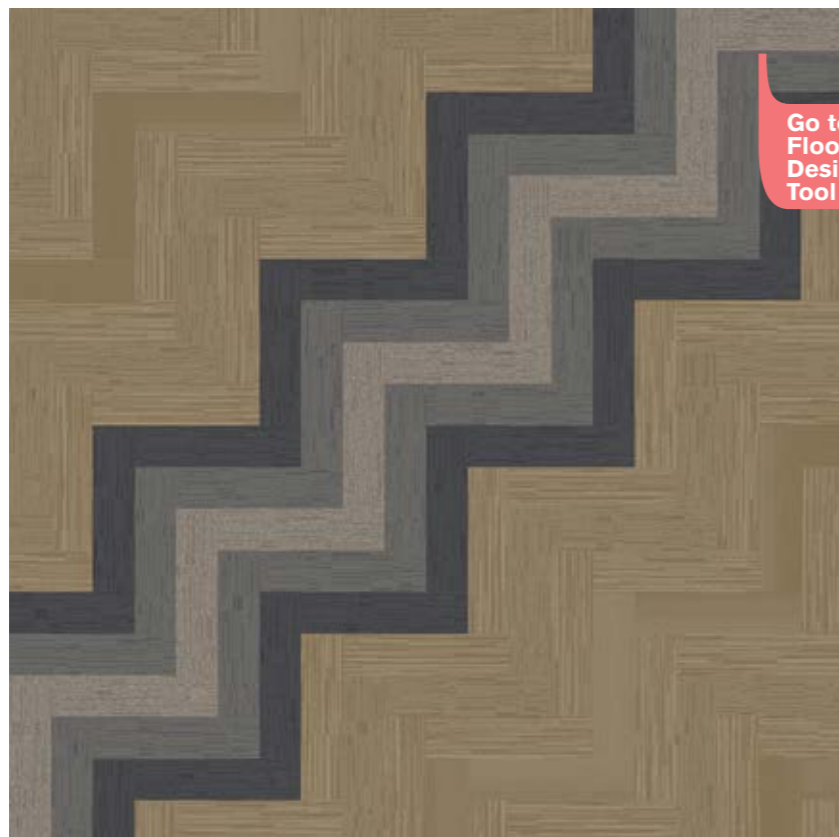

NET EFFECT COLLECTION | [BACK TO BROWSE FLOOR IDEAS](#)

Go to
Floors
Design
Tool