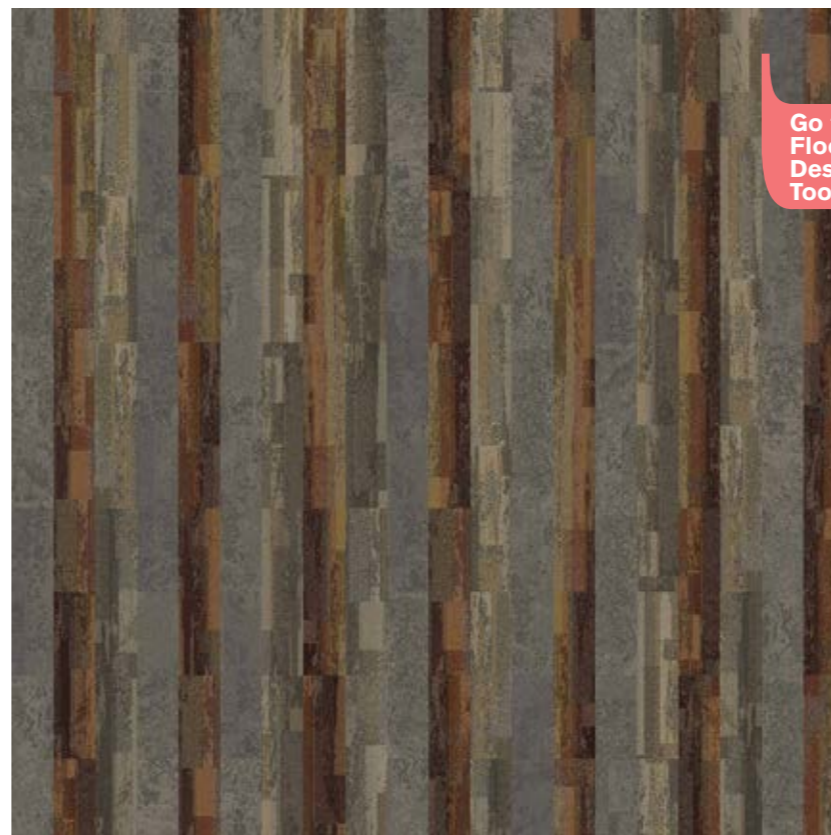

Go to
Floors
Design
Tool