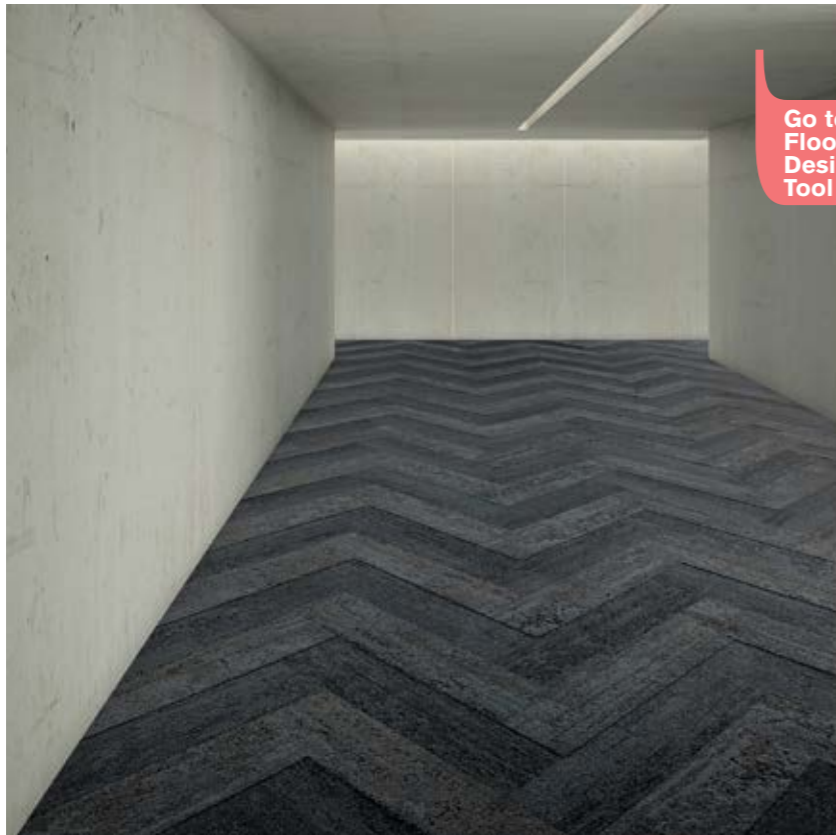

Go to
Floors
Design
Tool

Go to
Floors
Design
Tool

PRODUCT HN810 **COLOR** 104216 LIMESTONE 

PRODUCT HN850 **COLOR** 104208 LIMESTONE 

PRODUCT HN840 **COLOR** 104224 LIMESTONE 

HUMAN NATURE COLLECTION | [BACK TO BROWSE FLOOR IDEAS](#)