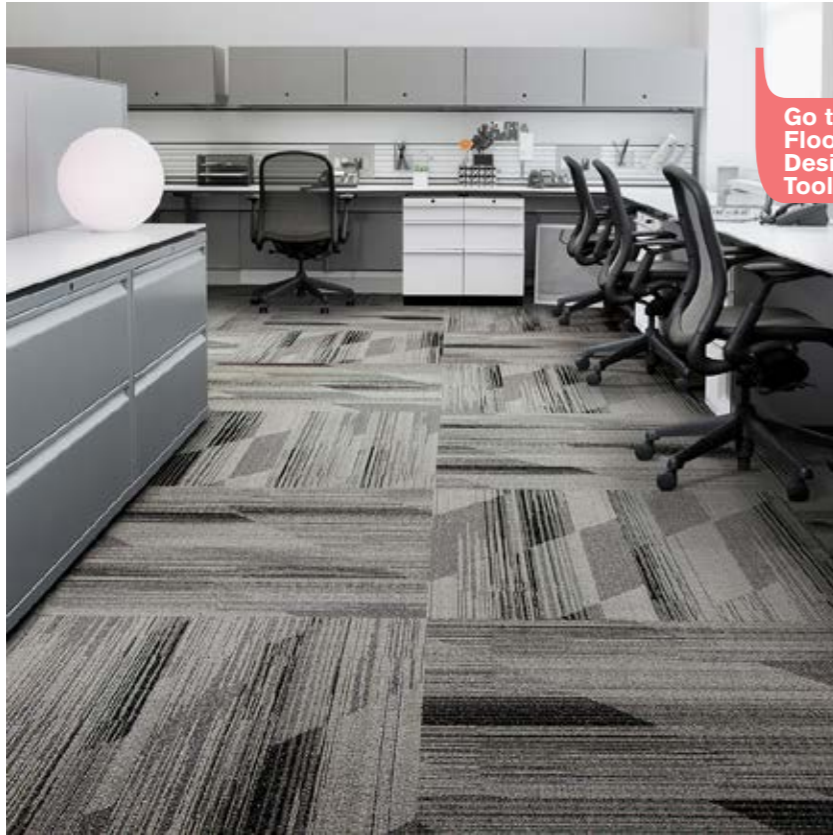

COMMON THEME COLLECTION | [BACK TO BROWSE FLOOR IDEAS](#)

Go to
Floors
Design
Tool