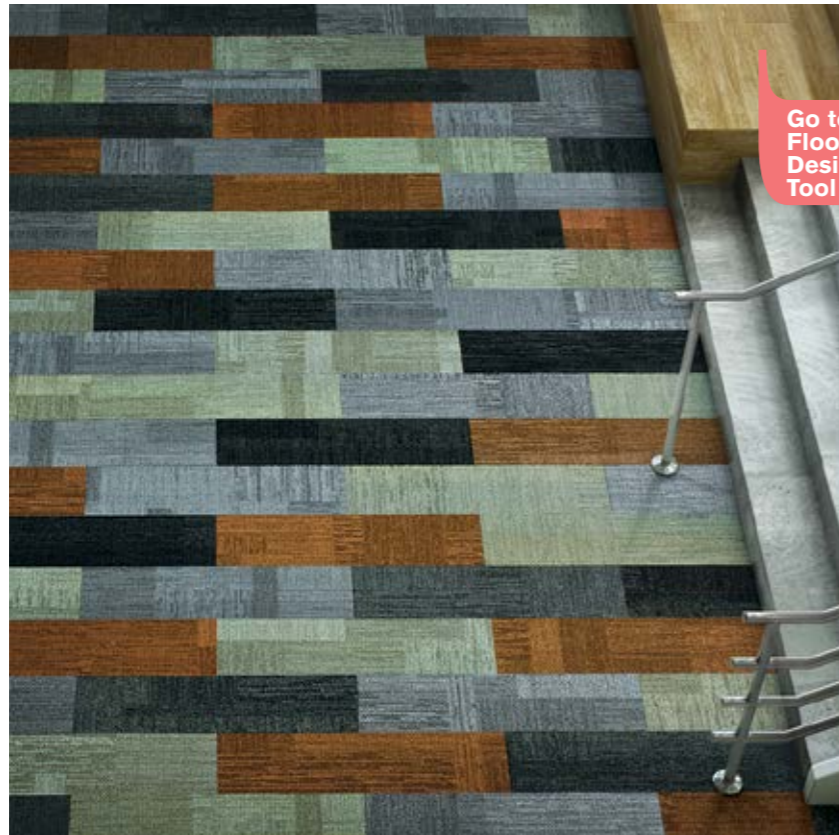

Go to
Floors
Design
Tool

PRODUCT VERTICALS COLOR 104011 SOAR

PRODUCT VERTICALS COLOR 104014 EXTREME

PRODUCT VERTICALS COLOR 104019 PRECIPICE

VERTICALS | [BACK TO BROWSE FLOOR IDEAS](#)

Go to
Floors
Design
Tool