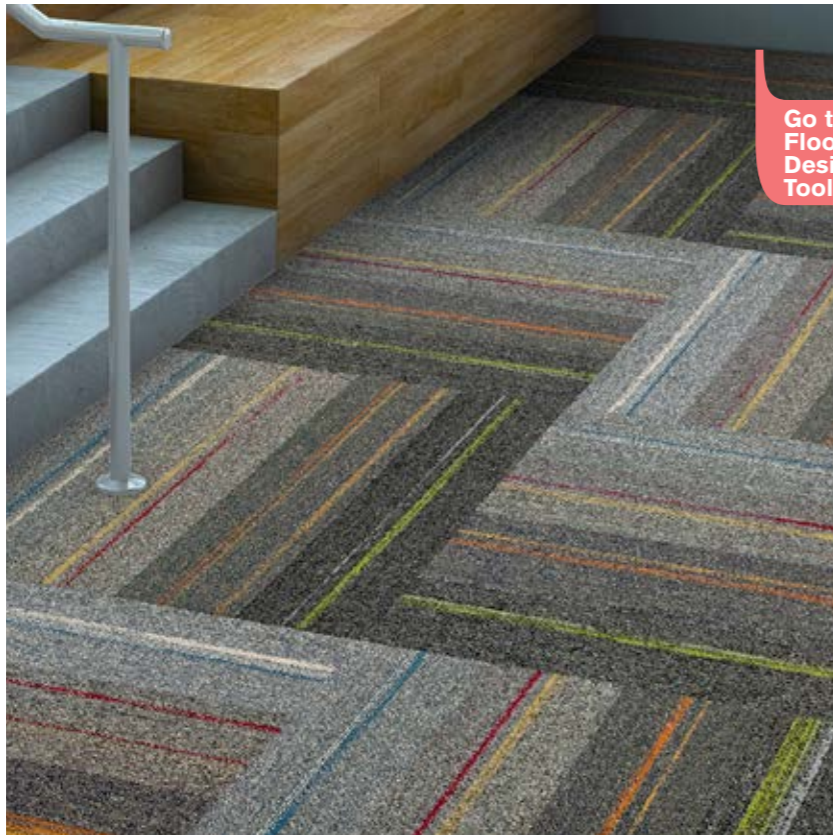

HARMONIZE & GROUND WAVES | [BACK TO BROWSE FLOOR IDEAS](#)

Go to
Floors
Design
Tool