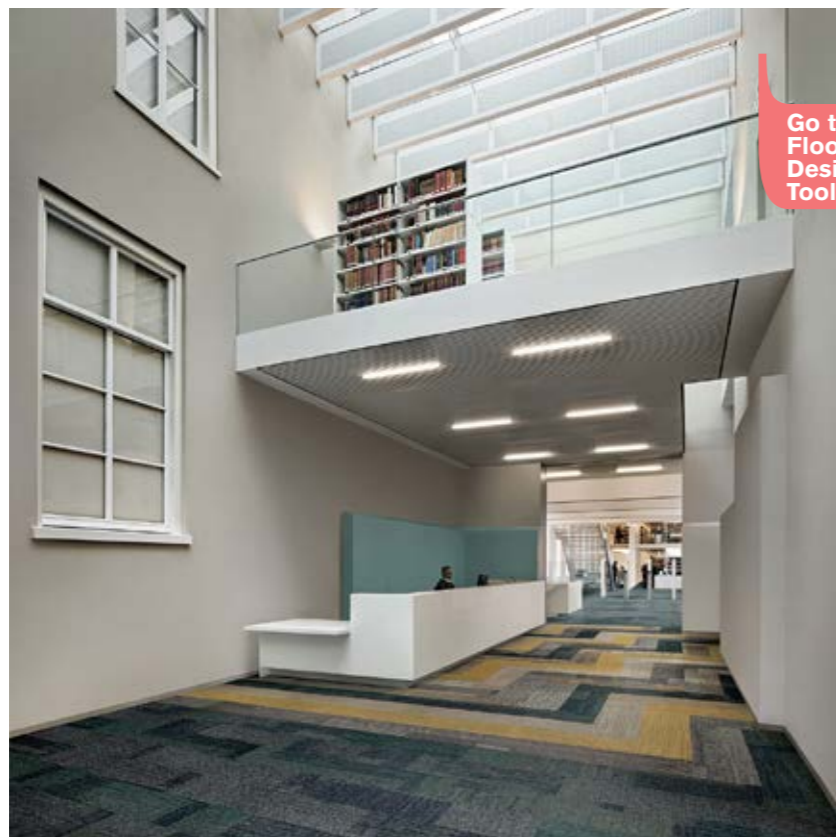

VERTICALS | [BACK TO BROWSE FLOOR IDEAS](#)

Go to
Floors
Design
Tool