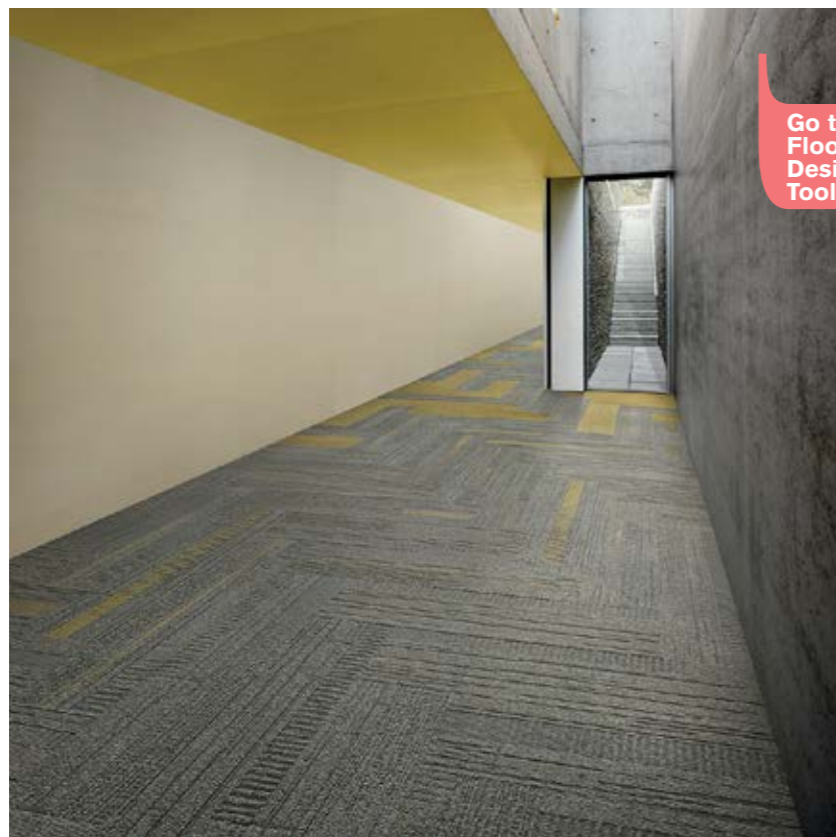

PRODUCT CT112 **COLOR** 104353 ONYX 

COMMON THEME COLLECTION | [BACK TO BROWSE FLOOR IDEAS](#)

Go to
Floors
Design
Tool

Go to
Floors
Design
Tool

PRODUCT CT113 COLOR 104358 PEWTER

DUO & TRIO | [BACK TO BROWSE FLOOR IDEAS](#)