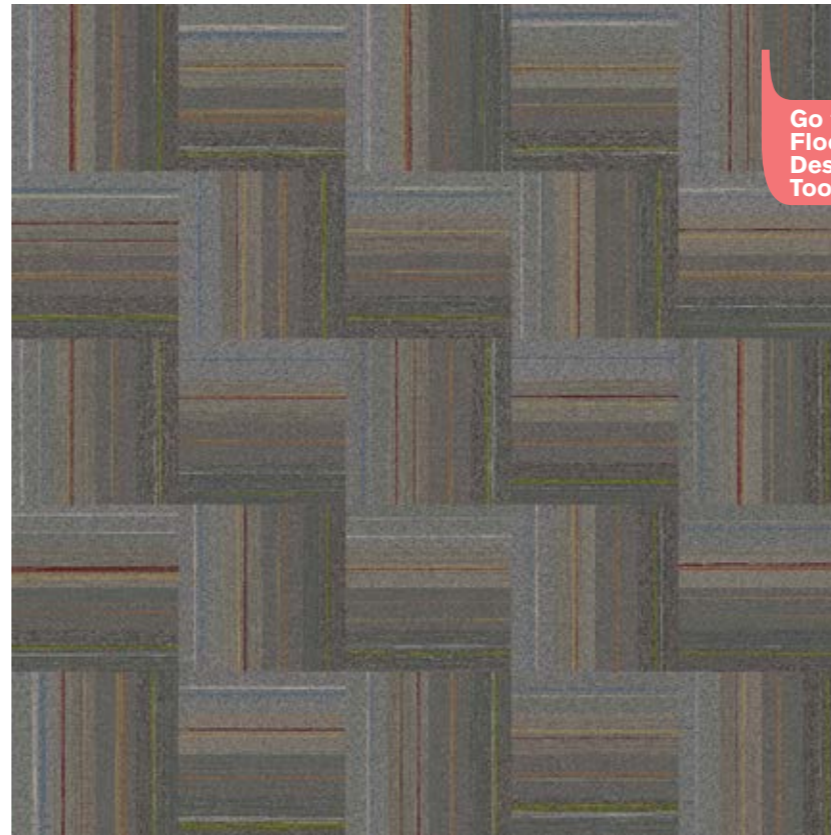

Go to
Floors
Design
Tool