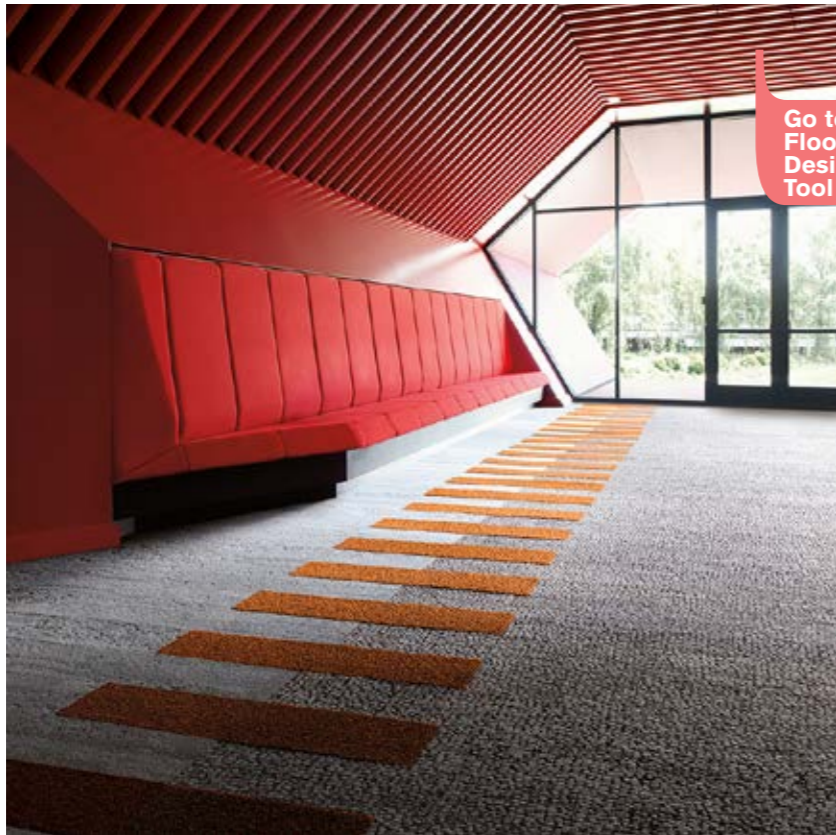

Go to
Floors
Design
Tool

Go to
Floors
Design
Tool

- PRODUCT HN810 COLOR 104214 NICKEL 
- PRODUCT HN850 COLOR 104206 NICKEL 
- PRODUCT HN840 COLOR 104222 NICKEL 

HUMAN NATURE COLLECTION | [BACK TO BROWSE FLOOR IDEAS](#)