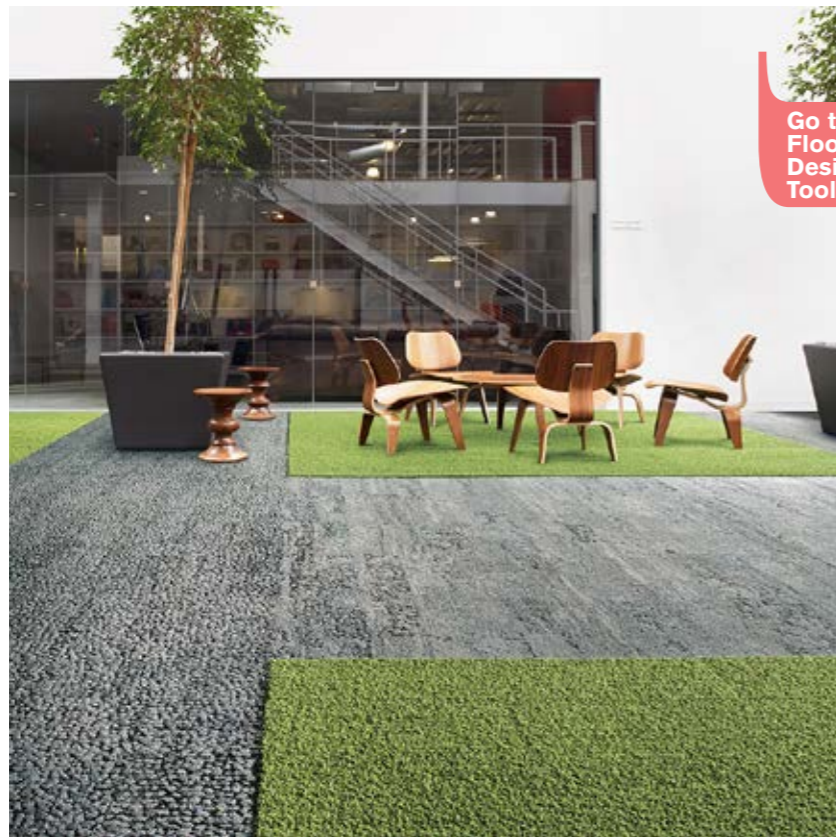

HUMAN NATURE COLLECTION | [BACK TO BROWSE FLOOR IDEAS](#)

Go to
Floors
Design
Tool