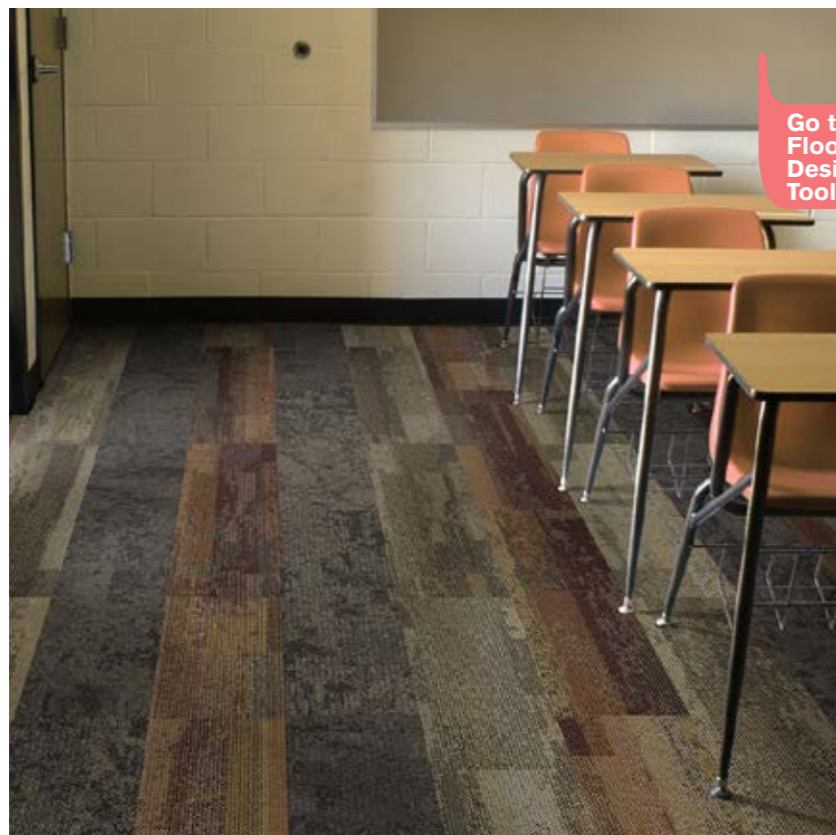

Go to
Floors
Design
Tool

Go to
Floors
Design
Tool

PRODUCT NIMBUS COLOR 103704 PATINA

PRODUCT RECLAIM COLOR 104145 ANTIQUE GREY

PRODUCT NIMBUS COLOR 103710 FLINT

PRODUCT MASH UP | [BACK TO BROWSE FLOOR IDEAS](#)