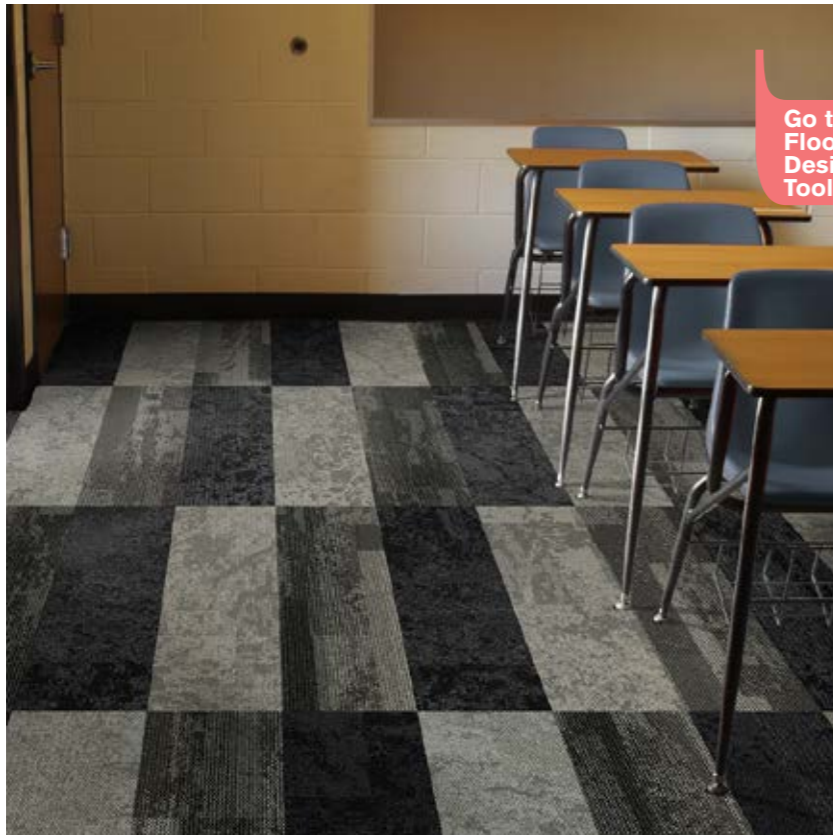

PRODUCT MASH UP | [BACK TO BROWSE FLOOR IDEAS](#)

Go to
Floors
Design
Tool