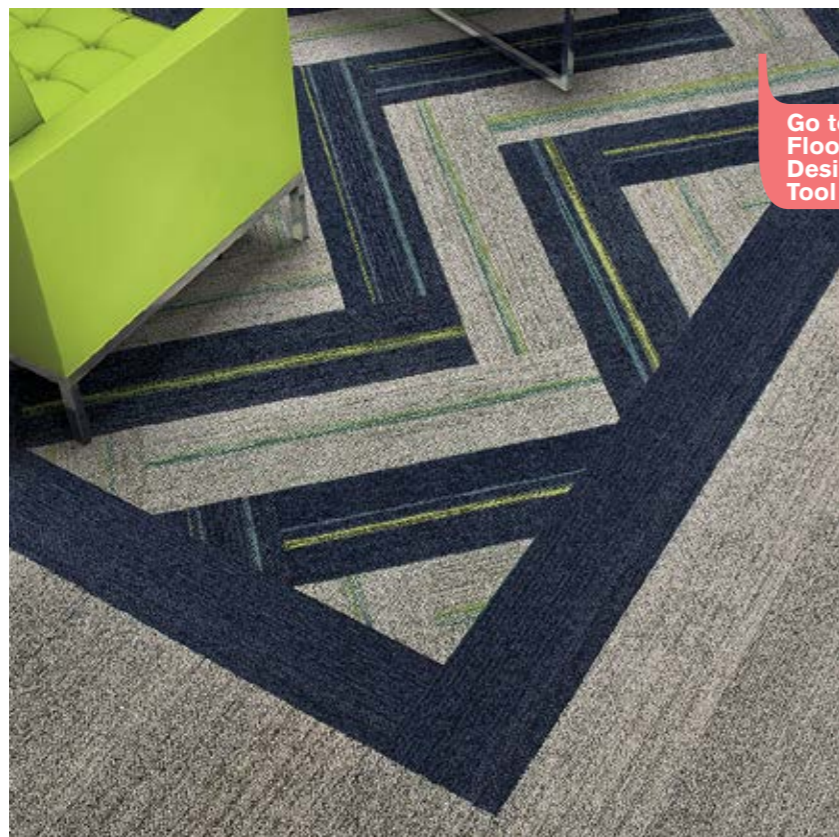

Go to
Floors
Design
Tool

Go to
Floors
Design
Tool

PRODUCT ON LINE COLOR 103800 MUSTARD

PRODUCT TRIO COLOR 103879 MUSTARD/SAGE

PRODUCT DUO COLOR 103871 SAGE

HARMONIZE & GROUND WAVES | [BACK TO BROWSE FLOOR IDEAS](#)