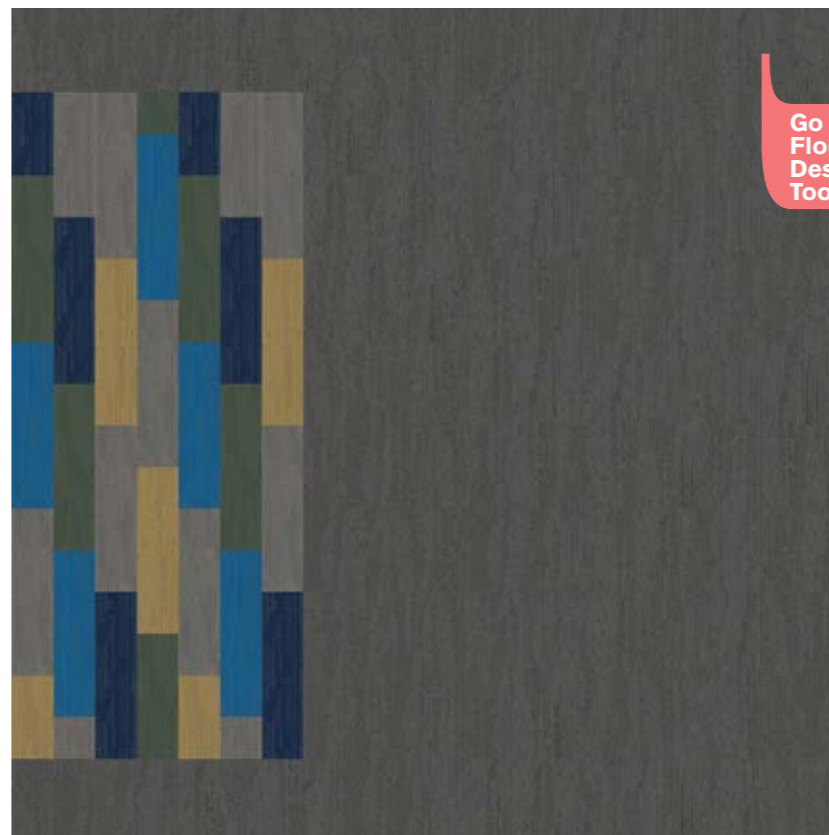

Go to
Floors
Design
Tool