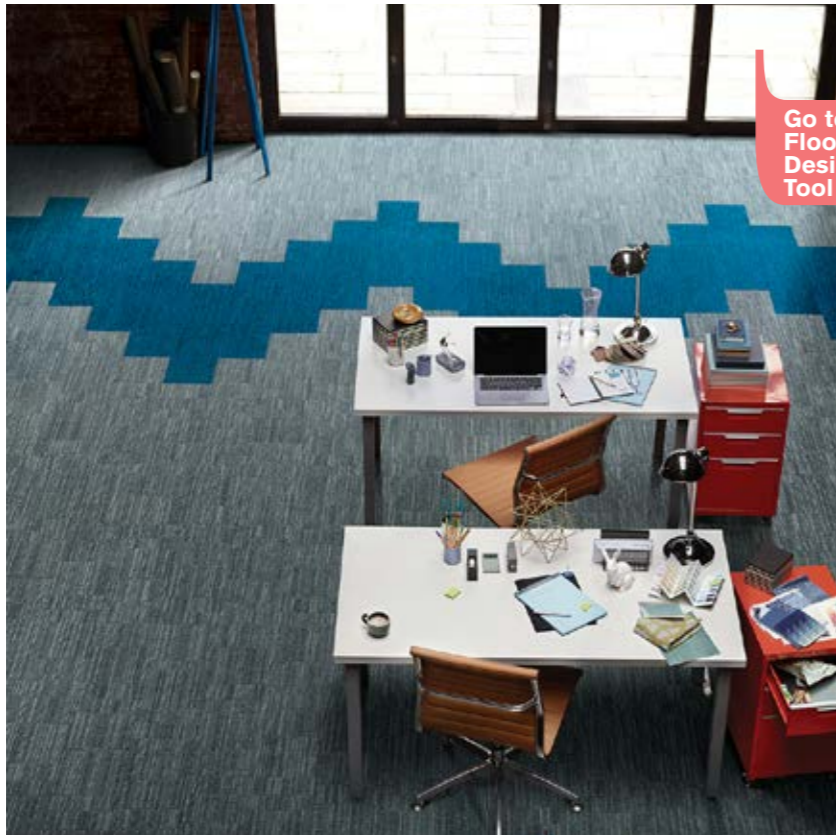

NET EFFECT COLLECTION | [BACK TO BROWSE FLOOR IDEAS](#)

Go to
Floors
Design
Tool