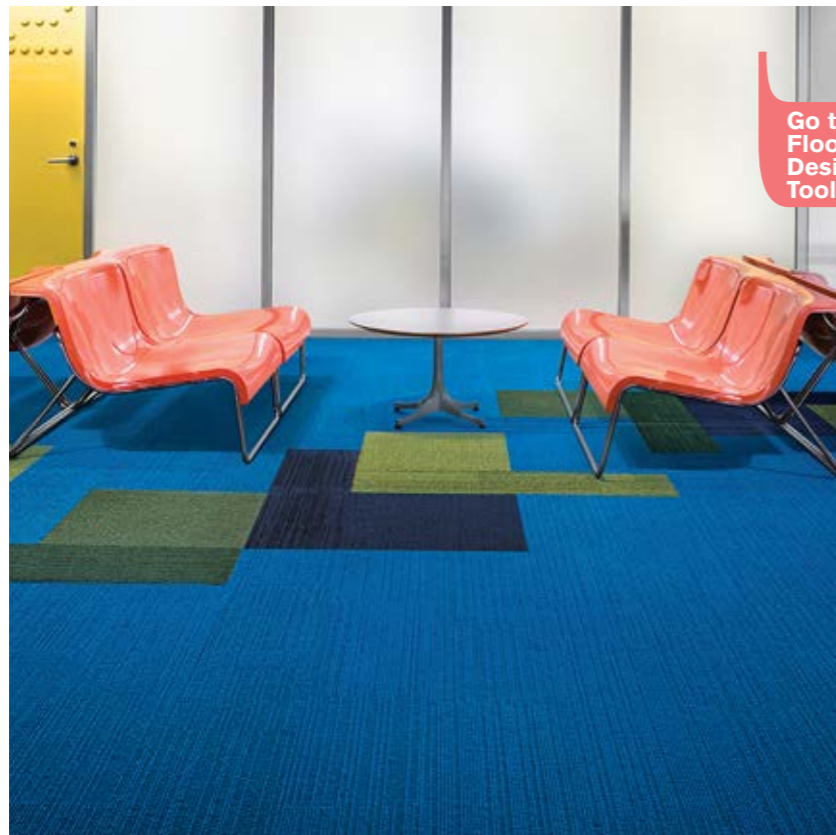

OFF LINE & ON LINE | [BACK TO BROWSE FLOOR IDEAS](#)

Go to
Floors
Design
Tool