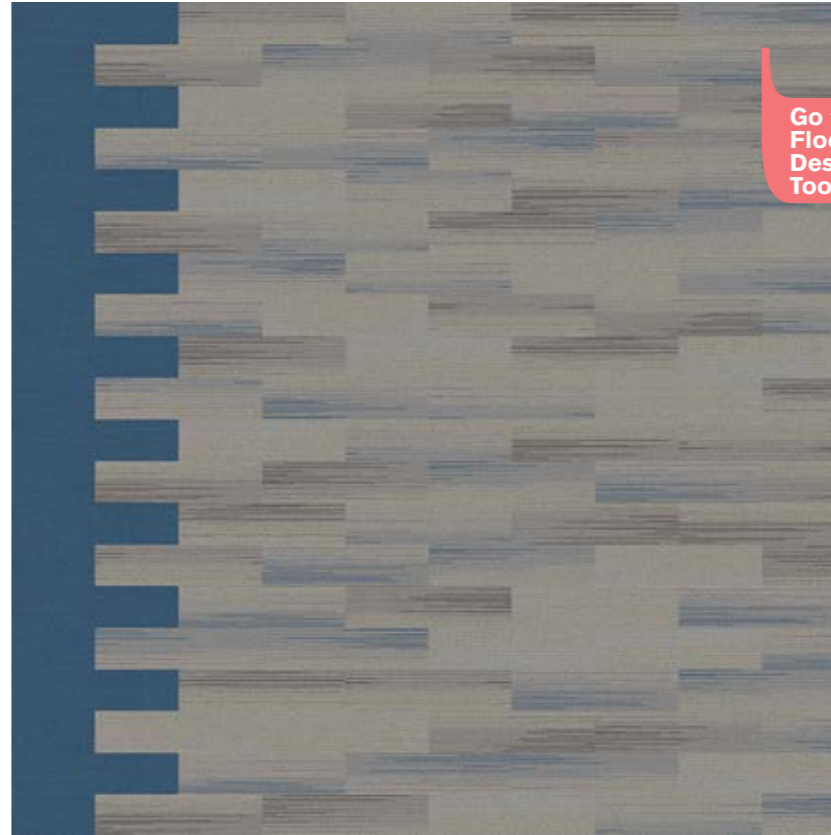

Go to
Floors
Design
Tool