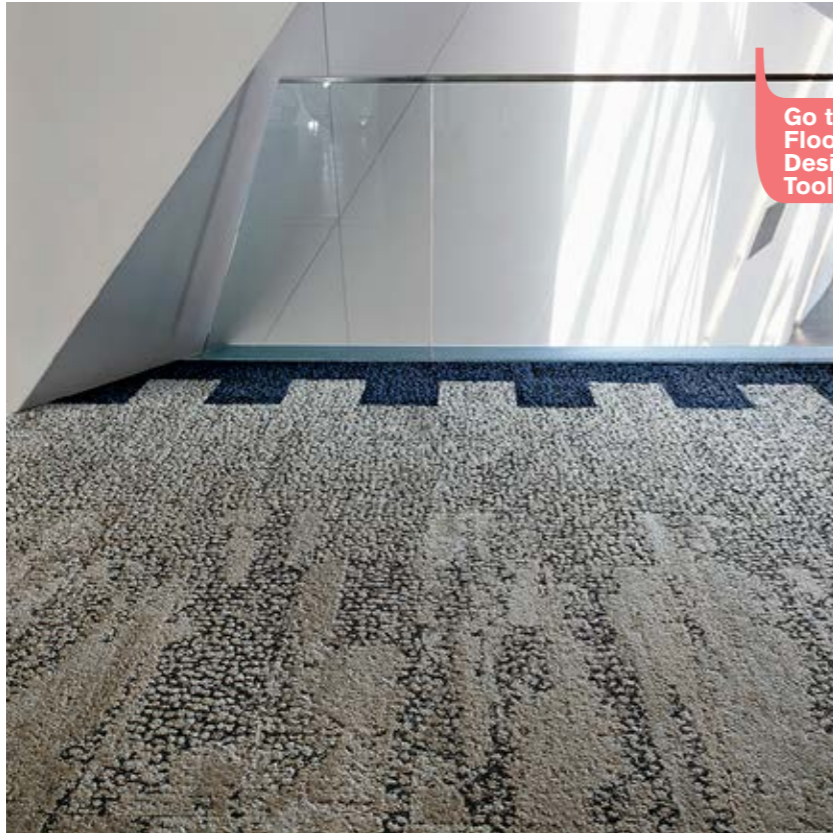

HUMAN NATURE COLLECTION | [BACK TO BROWSE FLOOR IDEAS](#)

Go to
Floors
Design
Tool