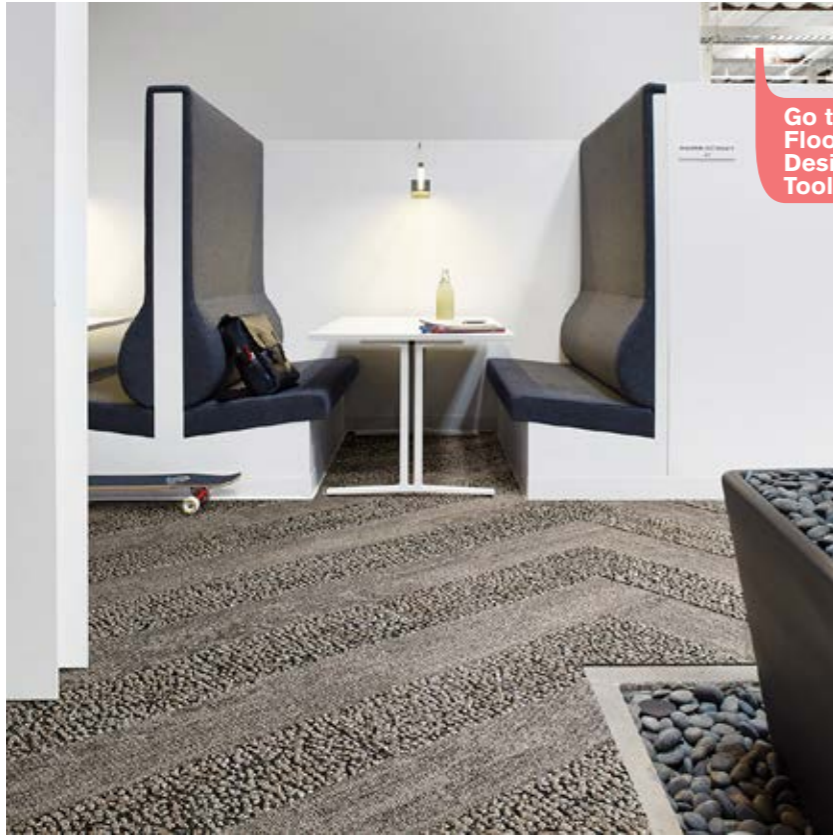

Go to
Floors
Design
Tool

PRODUCT HN830 **COLOR** 104242 KIWI

PRODUCT HARMONIZE **COLOR** 104043 GRAVEL

PRODUCT GROUND WAVES **COLOR** 104055 GRAVEL/COLORS

HUMAN NATURE COLLECTION | [BACK TO BROWSE FLOOR IDEAS](#)