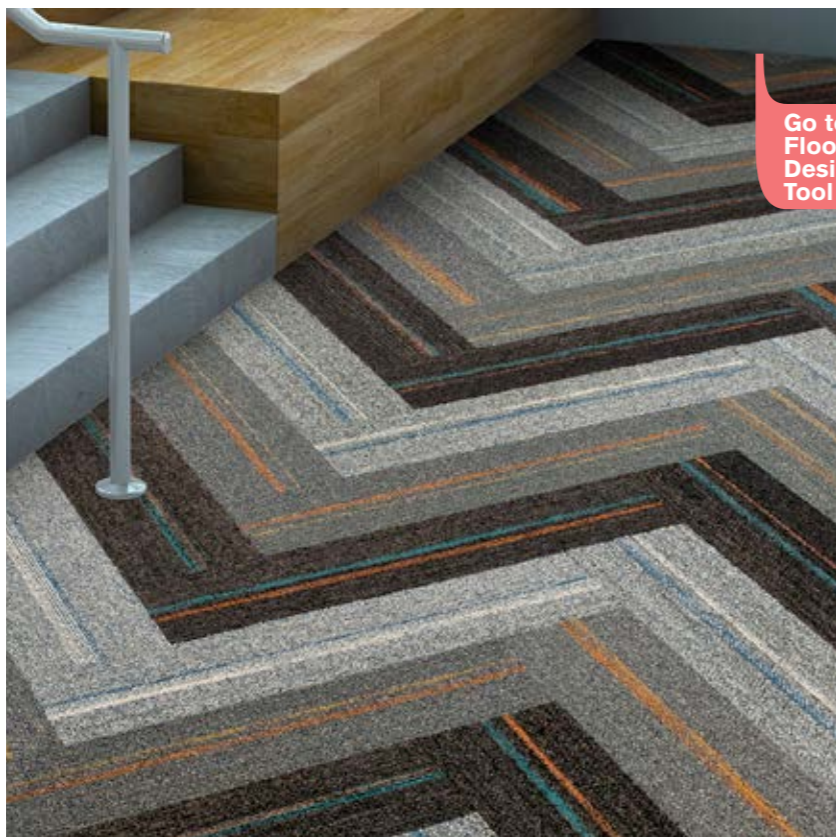

HARMONIZE & GROUND WAVES | [BACK TO BROWSE FLOOR IDEAS](#)

Go to
Floors
Design
Tool