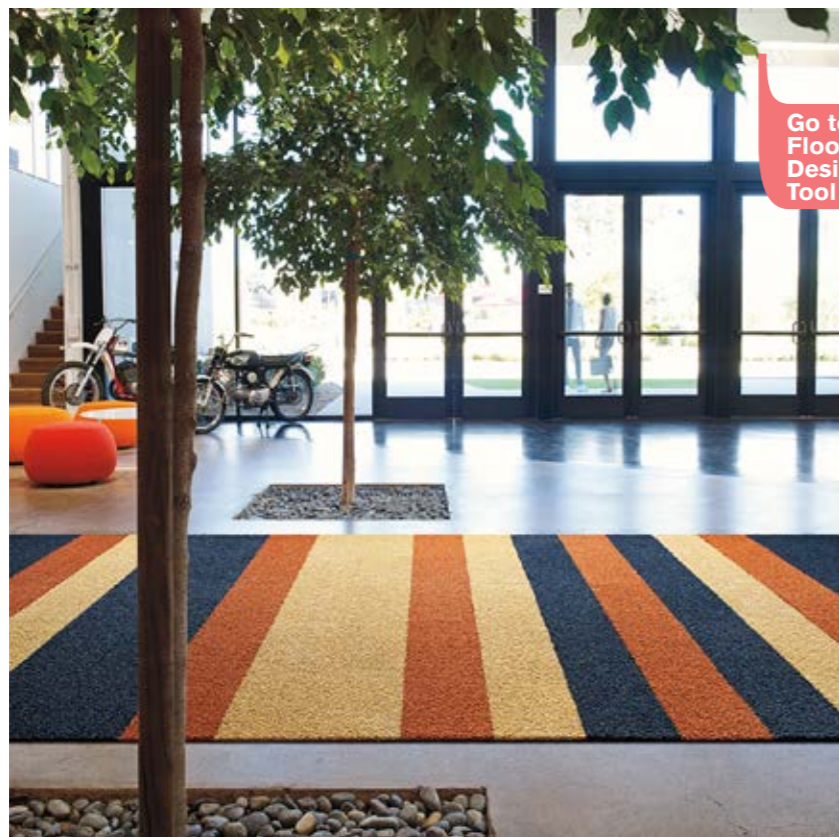

Go to
Floors
Design
Tool

Go to
Floors
Design
Tool

- PRODUCT HN810 COLOR 104214 NICKEL 
- PRODUCT HN850 COLOR 104206 NICKEL 
- PRODUCT HN840 COLOR 104222 NICKEL 

HUMAN NATURE COLLECTION | [BACK TO BROWSE FLOOR IDEAS](#)