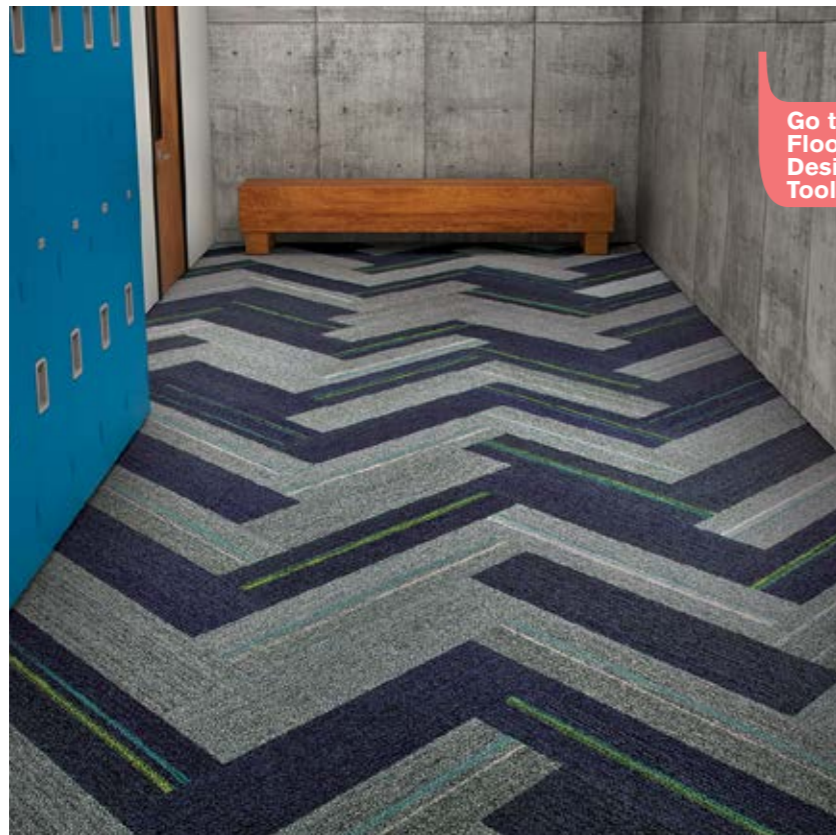

HARMONIZE & GROUND WAVES | [BACK TO BROWSE FLOOR IDEAS](#)

Go to
Floors
Design
Tool