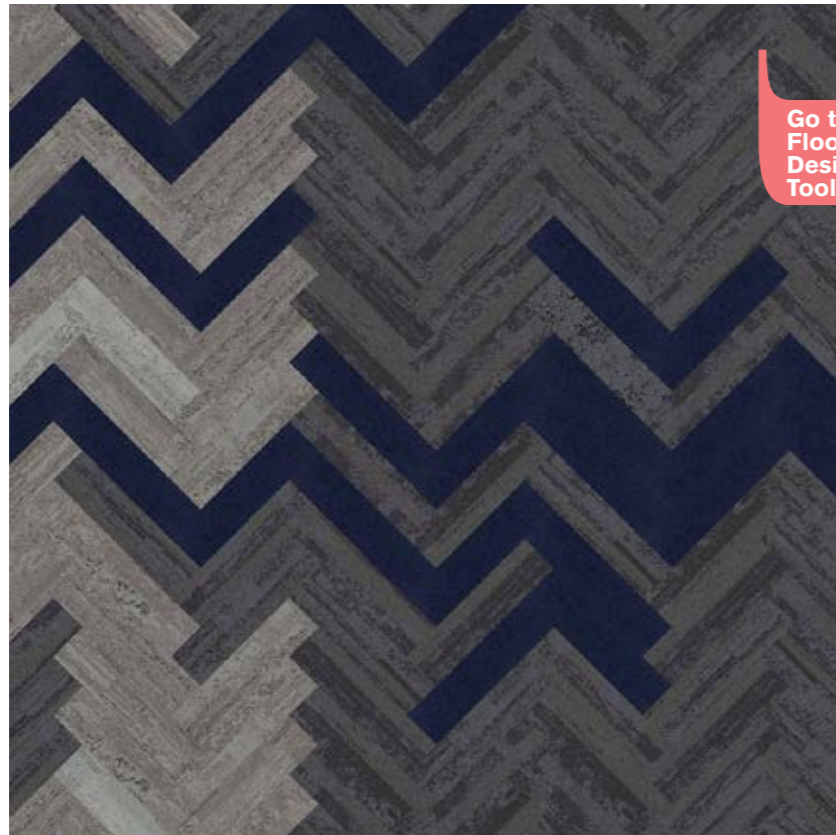

HUMAN NATURE COLLECTION | [BACK TO BROWSE FLOOR IDEAS](#)

Go to
Floors
Design
Tool