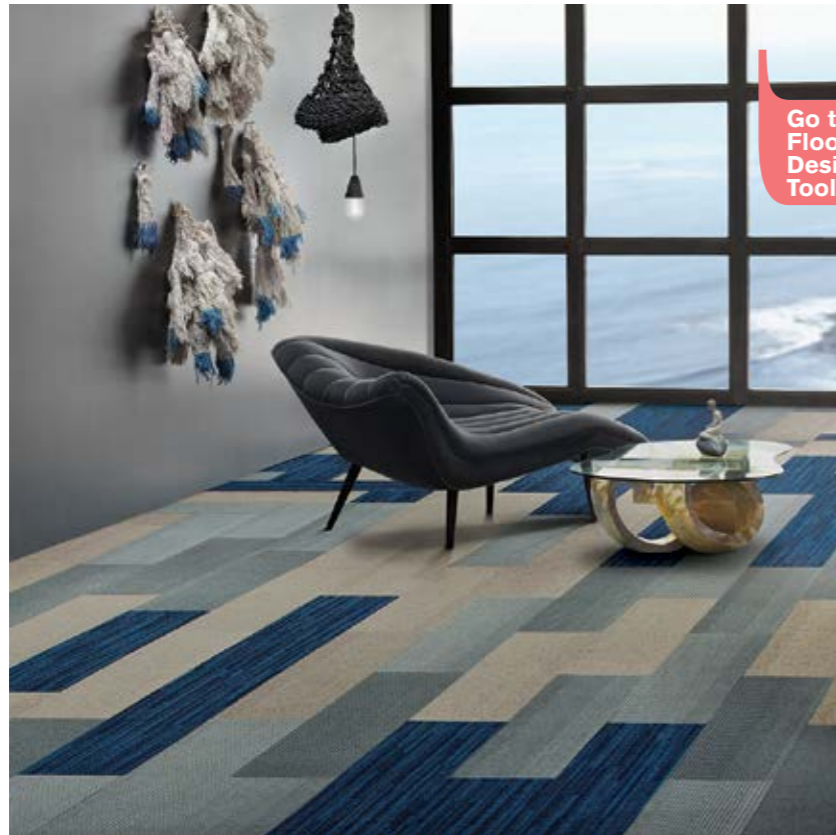

NET EFFECT COLLECTION | [BACK TO BROWSE FLOOR IDEAS](#)

Go to
Floors
Design
Tool

Go to
Floors
Design
Tool

PRODUCT B702 COLOR 102897 NORTH SEA 

PRODUCT B702 COLOR 102900 ATLANTIC 

NET EFFECT COLLECTION | [BACK TO BROWSE FLOOR IDEAS](#)