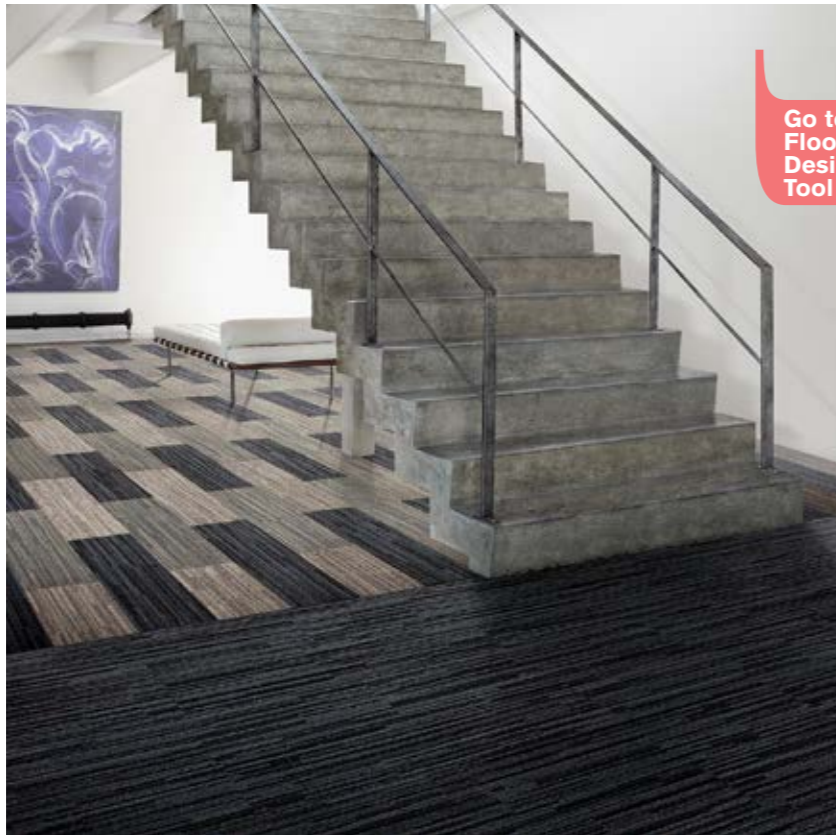

NET EFFECT COLLECTION | [BACK TO BROWSE FLOOR IDEAS](#)

Go to
Floors
Design
Tool