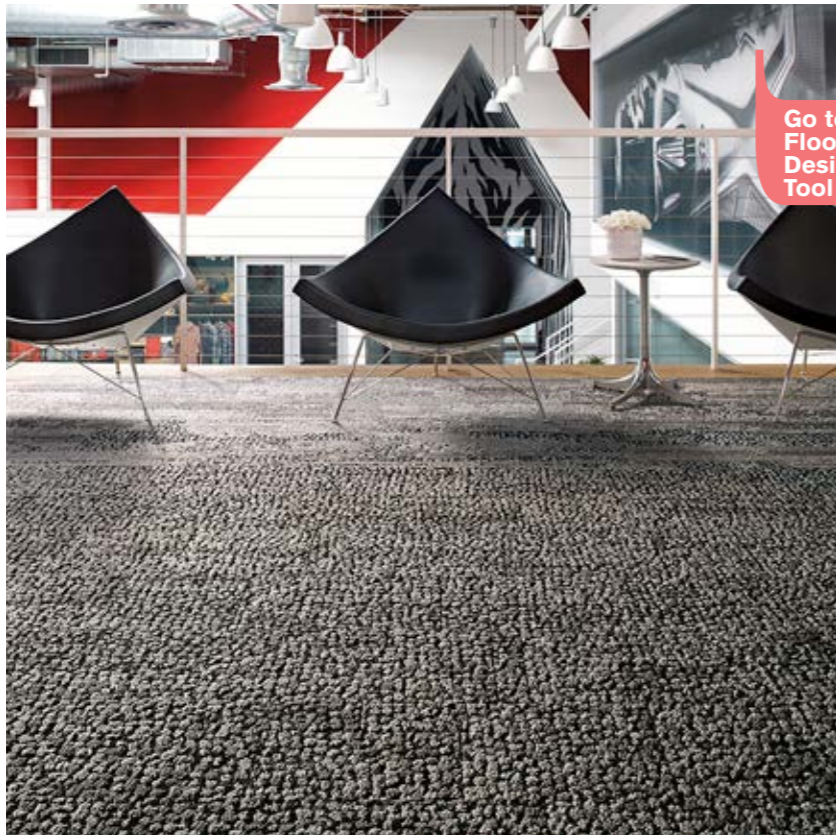

Go to
Floors
Design
Tool

Go to
Floors
Design
Tool

PRODUCT HN830 COLOR 104238 MAIZE

PRODUCT HN830 COLOR 104241 CLEMENTINE

PRODUCT HN830 COLOR 104240 COBALT

HUMAN NATURE COLLECTION | [BACK TO BROWSE FLOOR IDEAS](#)