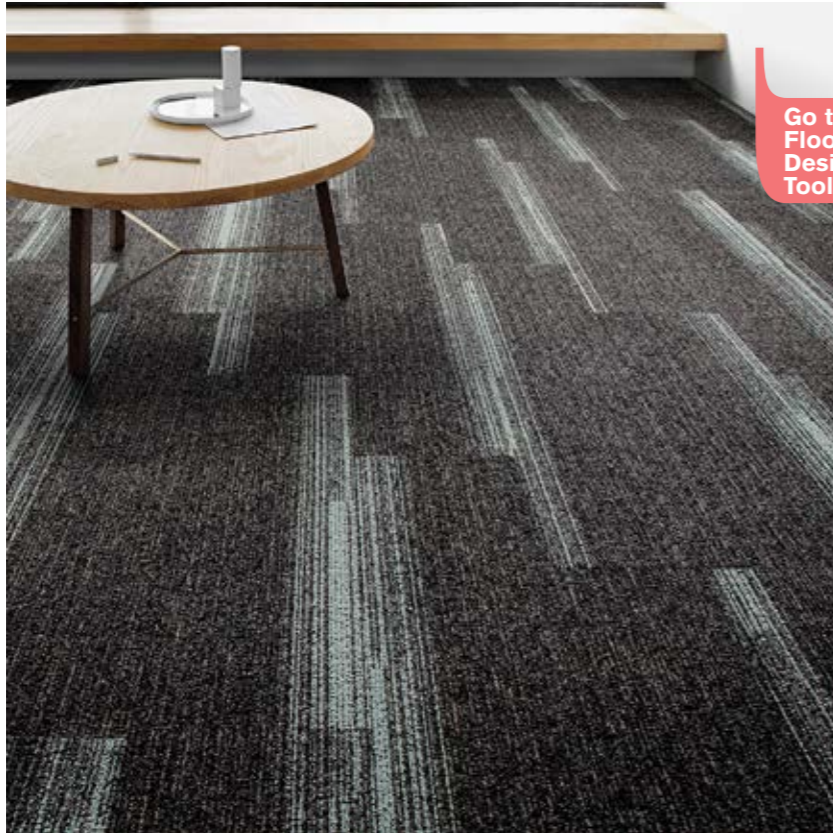

OFF LINE & ON LINE | [BACK TO BROWSE FLOOR IDEAS](#)

Go to
Floors
Design
Tool

Go to
Floors
Design
Tool

PRODUCT OFF LINE COLOR 104333 SAGE/CANARY

OFF LINE & ON LINE | [BACK TO BROWSE FLOOR IDEAS](#)

Go to
Floors
Design
Tool