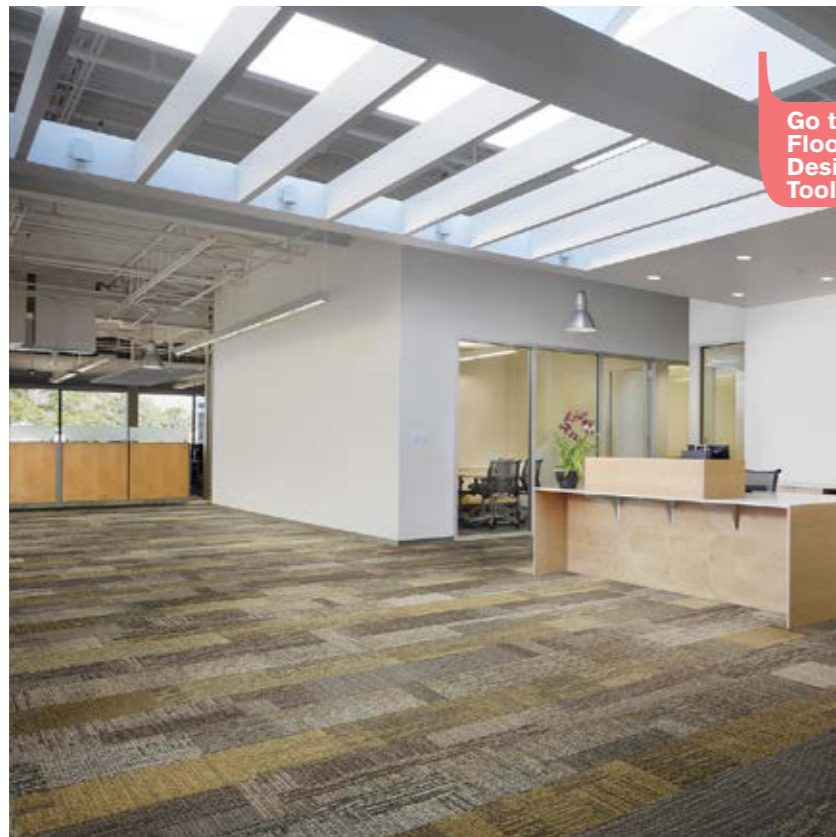

VERTICALS | [BACK TO BROWSE FLOOR IDEAS](#)

Go to
Floors
Design
Tool