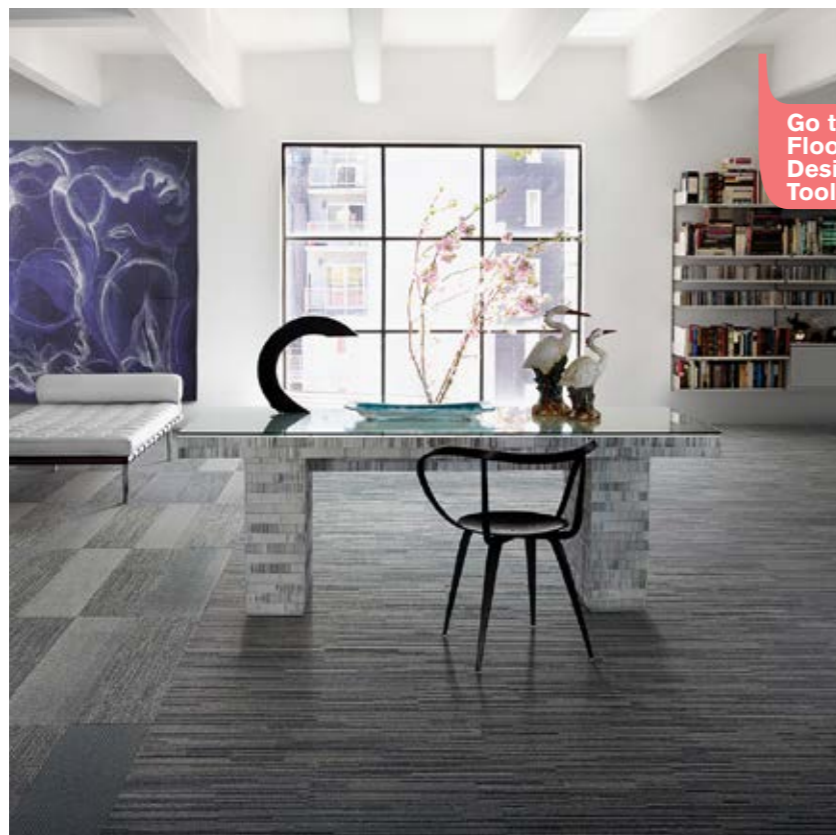

NET EFFECT COLLECTION | [BACK TO BROWSE FLOOR IDEAS](#)

Go to
Floors
Design
Tool