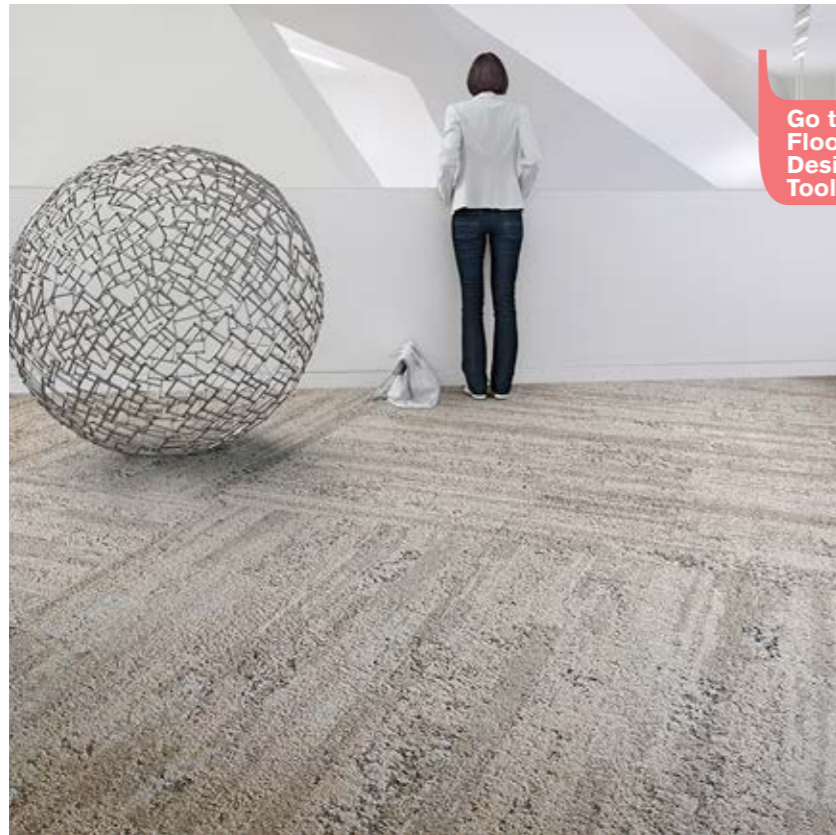

Go to
Floors
Design
Tool

Go to
Floors
Design
Tool

PRODUCT HN810 COLOR 104216 LIMESTONE 

PRODUCT HN830 COLOR 104240 COBALT 

HUMAN NATURE COLLECTION | [BACK TO BROWSE FLOOR IDEAS](#)

Go to
Floors
Design
Tool