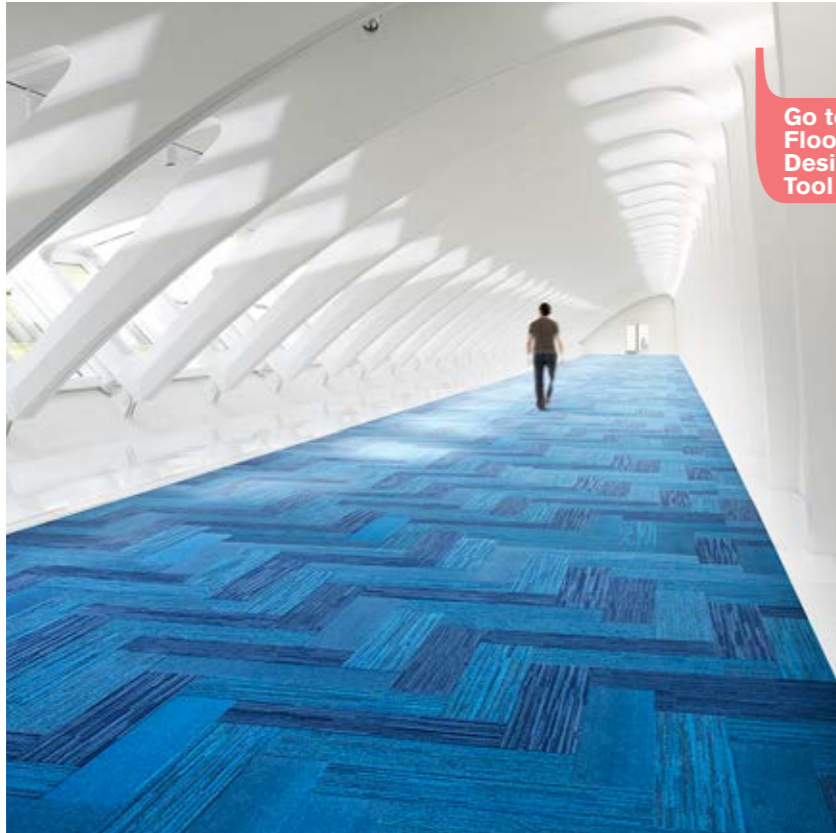

Go to
Floors
Design
Tool

Go to
Floors
Design
Tool

- PRODUCT B703 COLOR 103968 DRIFTWOOD** 
- PRODUCT B703 COLOR 103962 NORTH SEA** 
- PRODUCT B701 COLOR 102890 PACIFIC** 

NET EFFECT COLLECTION | [BACK TO BROWSE FLOOR IDEAS](#)