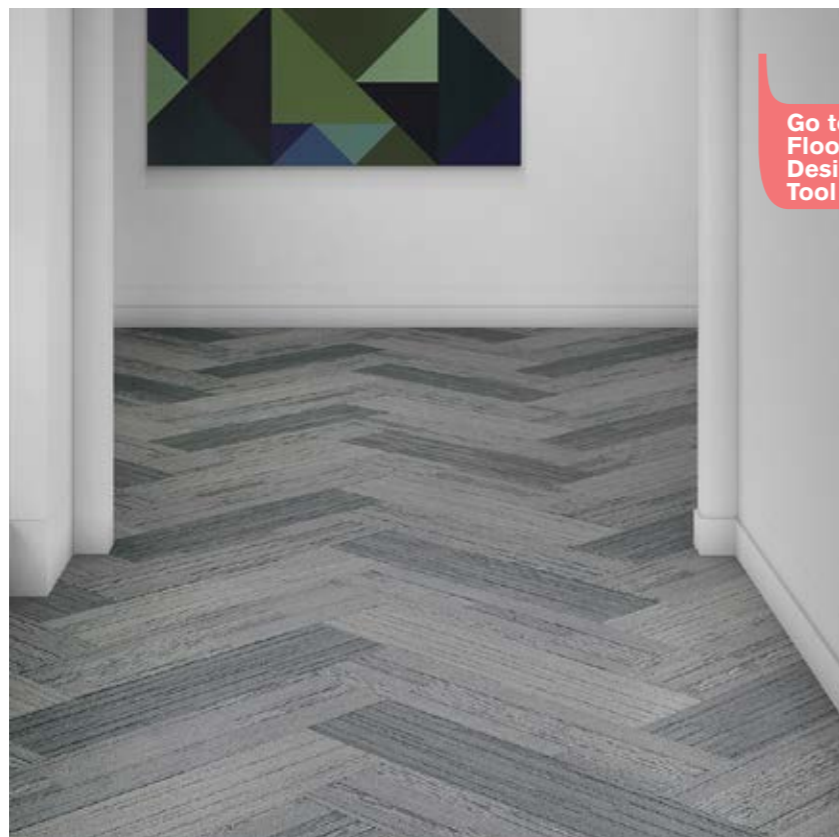

POSH COLLECTION | [BACK TO BROWSE FLOOR IDEAS](#)

Go to
Floors
Design
Tool