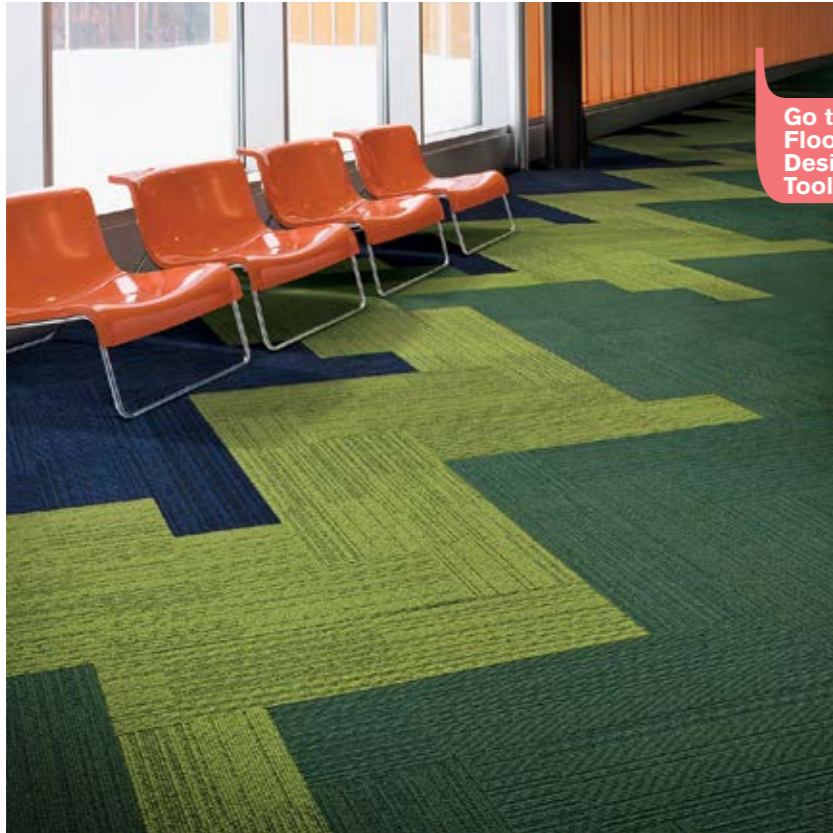

OFF LINE & ON LINE | [BACK TO BROWSE FLOOR IDEAS](#)

Go to
Floors
Design
Tool