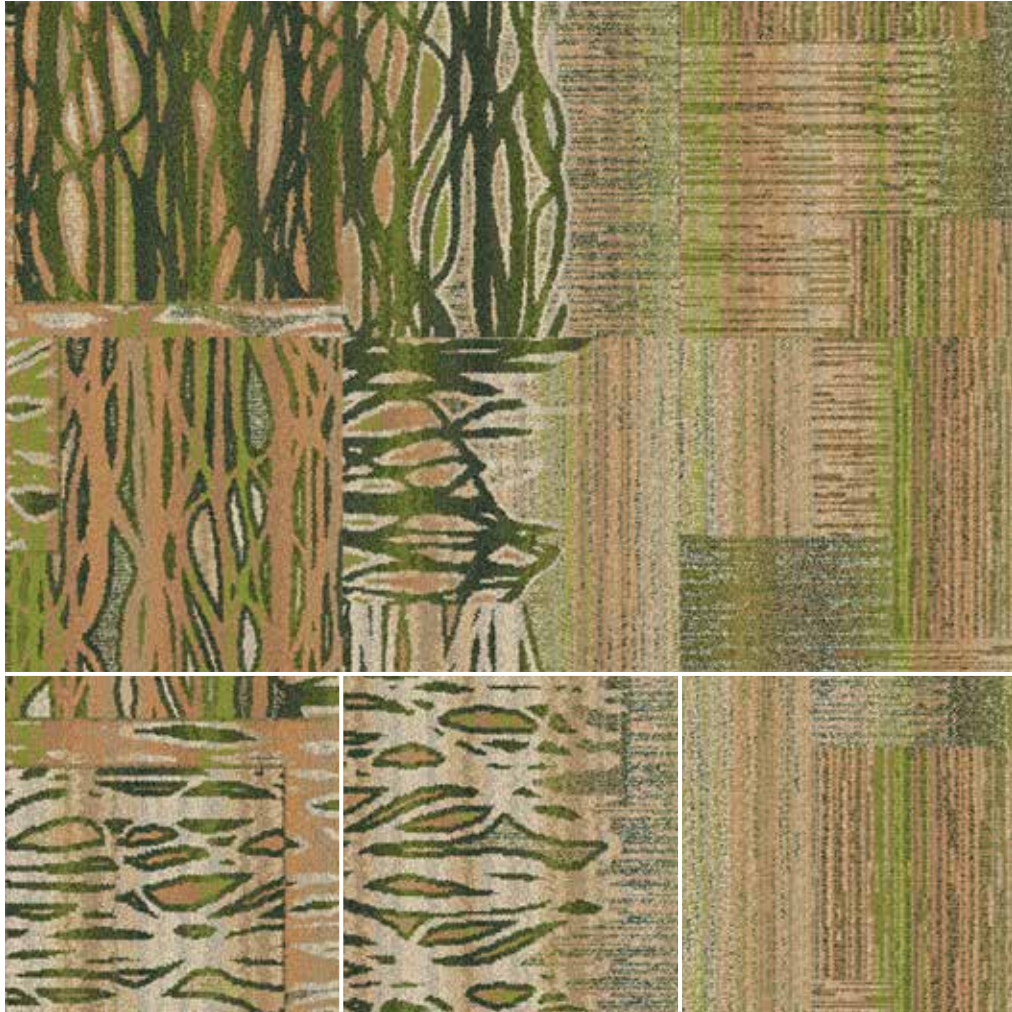

Collection
OVER THE EDGE