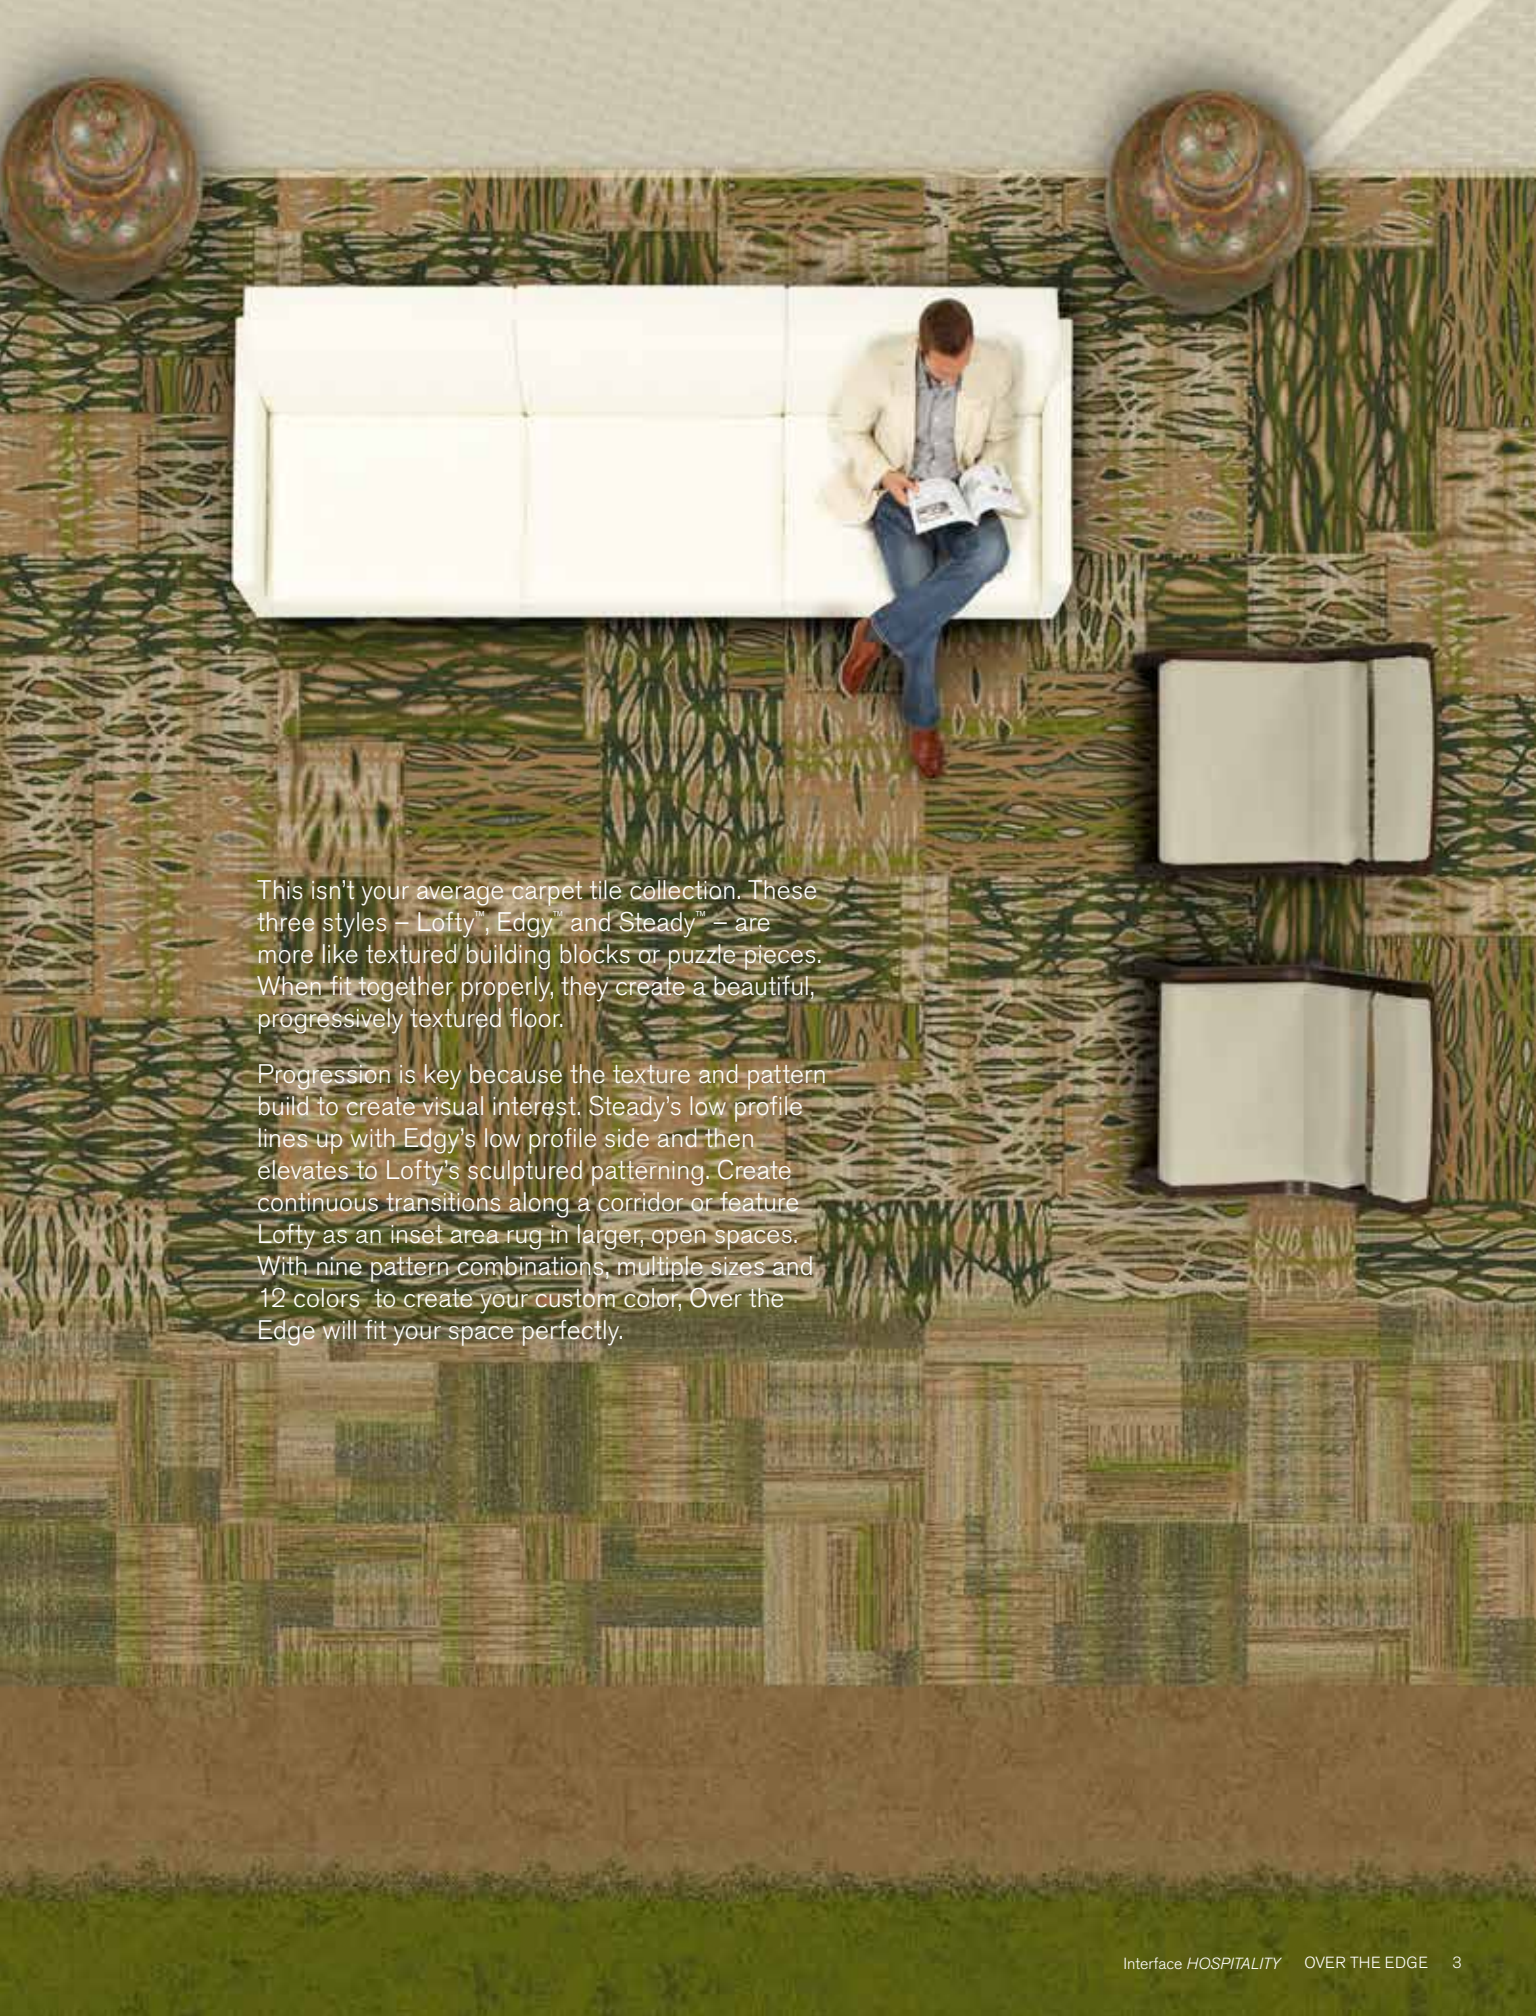

This isn't your average carpet tile collection. These three styles – Lofty™, Edgy™ and Steady™ – are more like textured building blocks or puzzle pieces. When fit together properly, they create a beautiful, progressively textured floor.

Progression is key because the texture and pattern build to create visual interest. Steady's low profile lines up with Edgy's low profile side and then elevates to Lofty's sculptured patterning. Create continuous transitions along a corridor or feature Lofty as an inset area rug in larger, open spaces. With nine pattern combinations, multiple sizes and 12 colors to create your custom color, Over the Edge will fit your space perfectly.