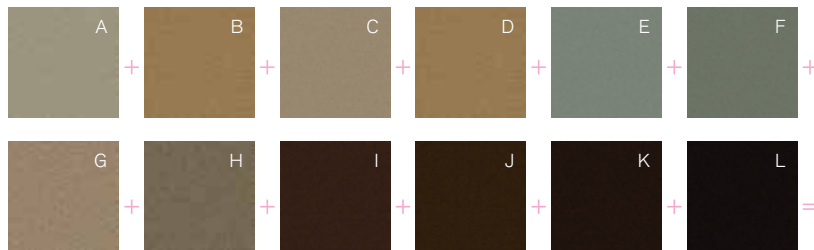

Progression is key because the texture and pattern build to create visual interest. Steady's low profile lines up with Edgy's low profile side and then elevates to Lofty's sculptured patterning. Create continuous transitions along a corridor or feature Lofty as an inset area rug in larger, open spaces. With nine pattern combinations, multiple sizes and 12 colors to create your custom color, Over the Edge will fit your space perfectly.

DESIGN YOUR FLOOR!

Push the edges of your imagination with your own blend of color, pattern and size.

- 

PRODUCT Lofty
50cm & 1m

PRODUCT Edgy
50cm & 50cm x 1m

PRODUCT Steady
50cm

Select a product - Lofty, Edgy or Steady - and one of the nine Over the Edge pattern combinations. If you're using Lofty or Edgy, you'll also need to select a tile size.

- Each colorway of Over the Edge uses 12 colors from the Monochrome palette. The patterning and textural variations make this one a little more complex to color, so work with your rep to find the perfect combination of shades for your design. The key below demonstrates how these particular colors appear in a final design.