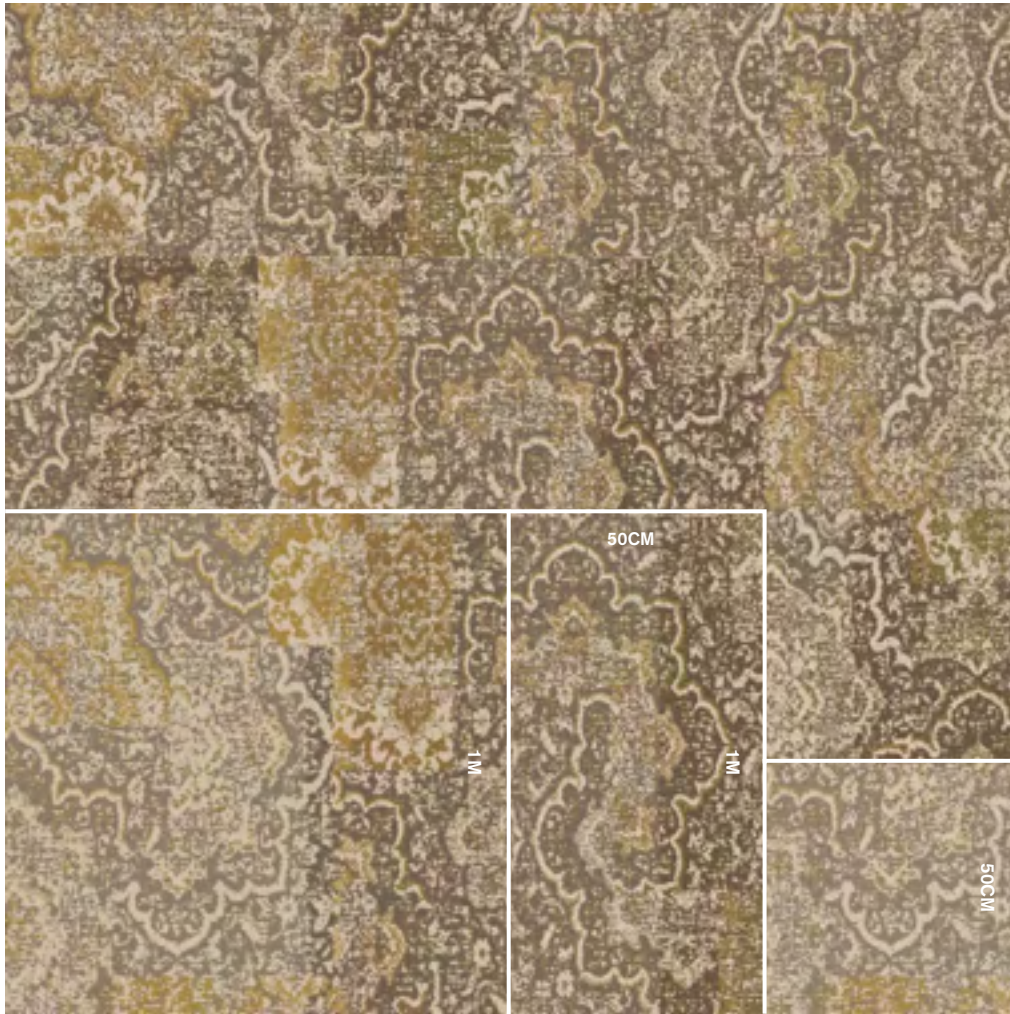

Collection

HIP OVER HISTORY

Pattern
M0936

Here's how M0936 looks in any of the three available sizes in a custom color we created. Feel free to use our suggestion or create your own. You know you want to.