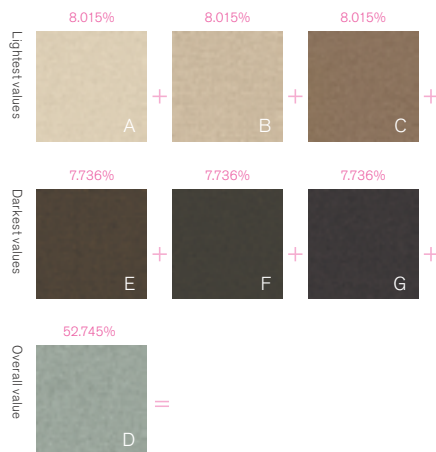

2. Select seven colors from the Monochrome™ palette or work with your rep to find the perfect hues for your project. The key below demonstrates how these particular colors appear in a final design. Note that the overall carpet color is in position D. The first three positions (A,B and C) are the lightest values and they gradate across the top of the pattern. The last three (E,F and G) are the darkest values and create the depth of the design.