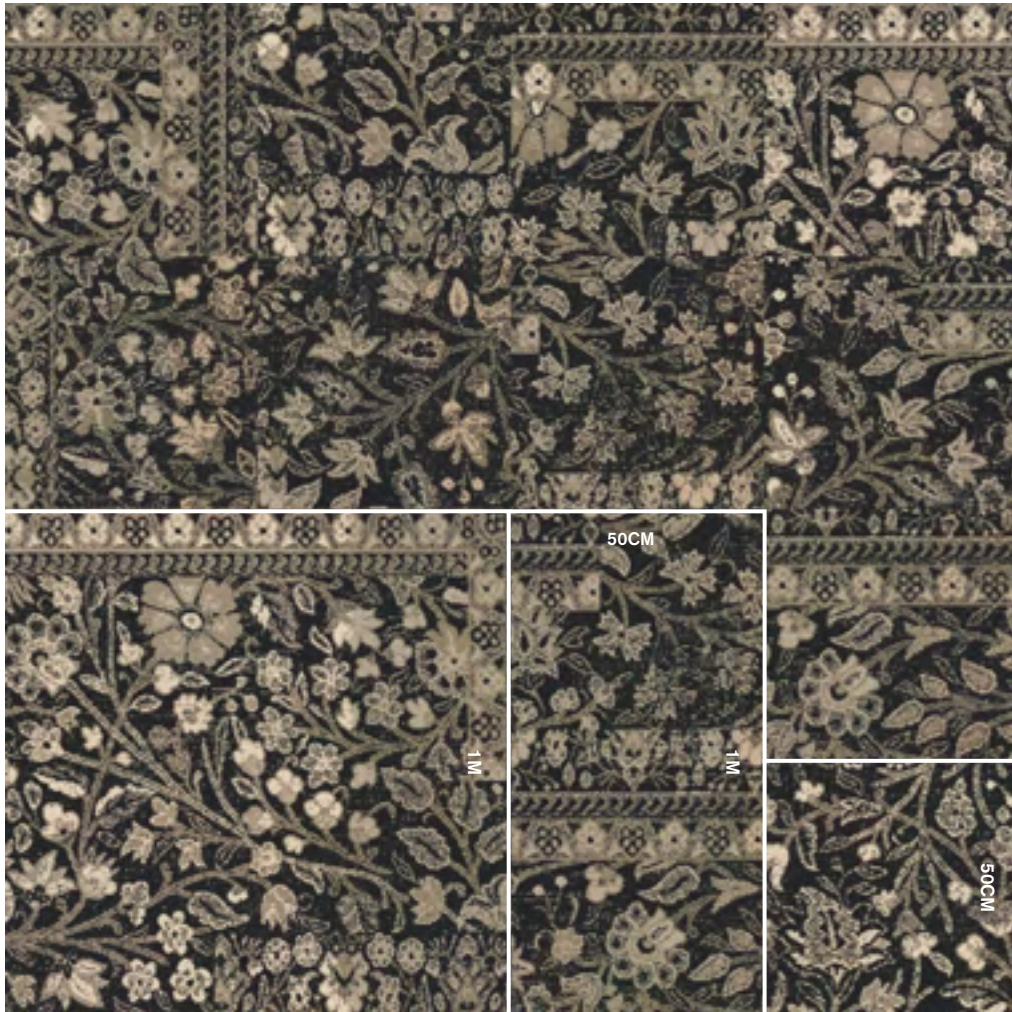

Collection

HIP OVER HISTORY

Pattern
M0939

Here's how M0939 looks in any of the three available sizes in a custom color we created. Feel free to use our suggestion or create your own. You know you want to.