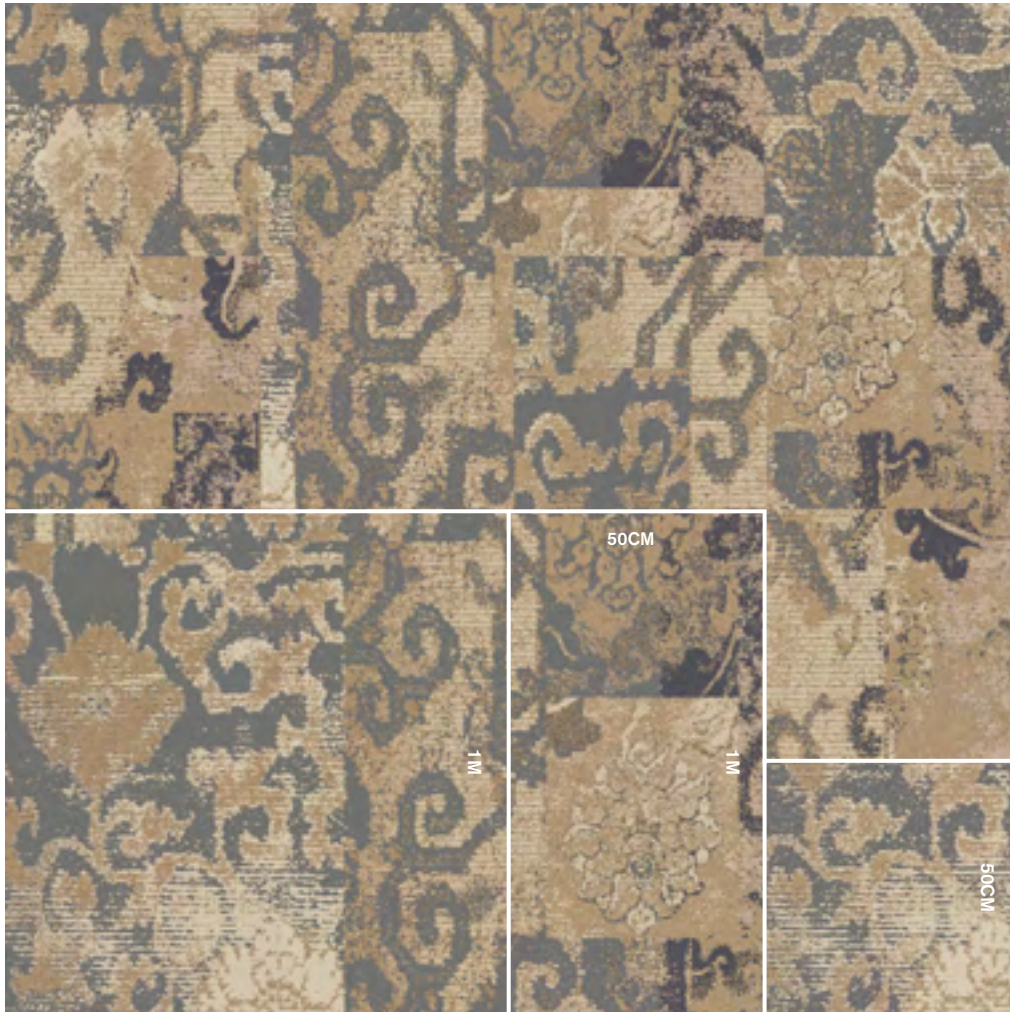

# HIP OVER HISTORY

Pattern  
**M0938**

Here's how M0938 looks in any of the three available sizes in a custom color we created. Feel free to use our suggestion or create your own. You know you want to.

NON DIRECTIONAL  
HDA-072  
Available in 50cm, 1m, & 50cm x 1m