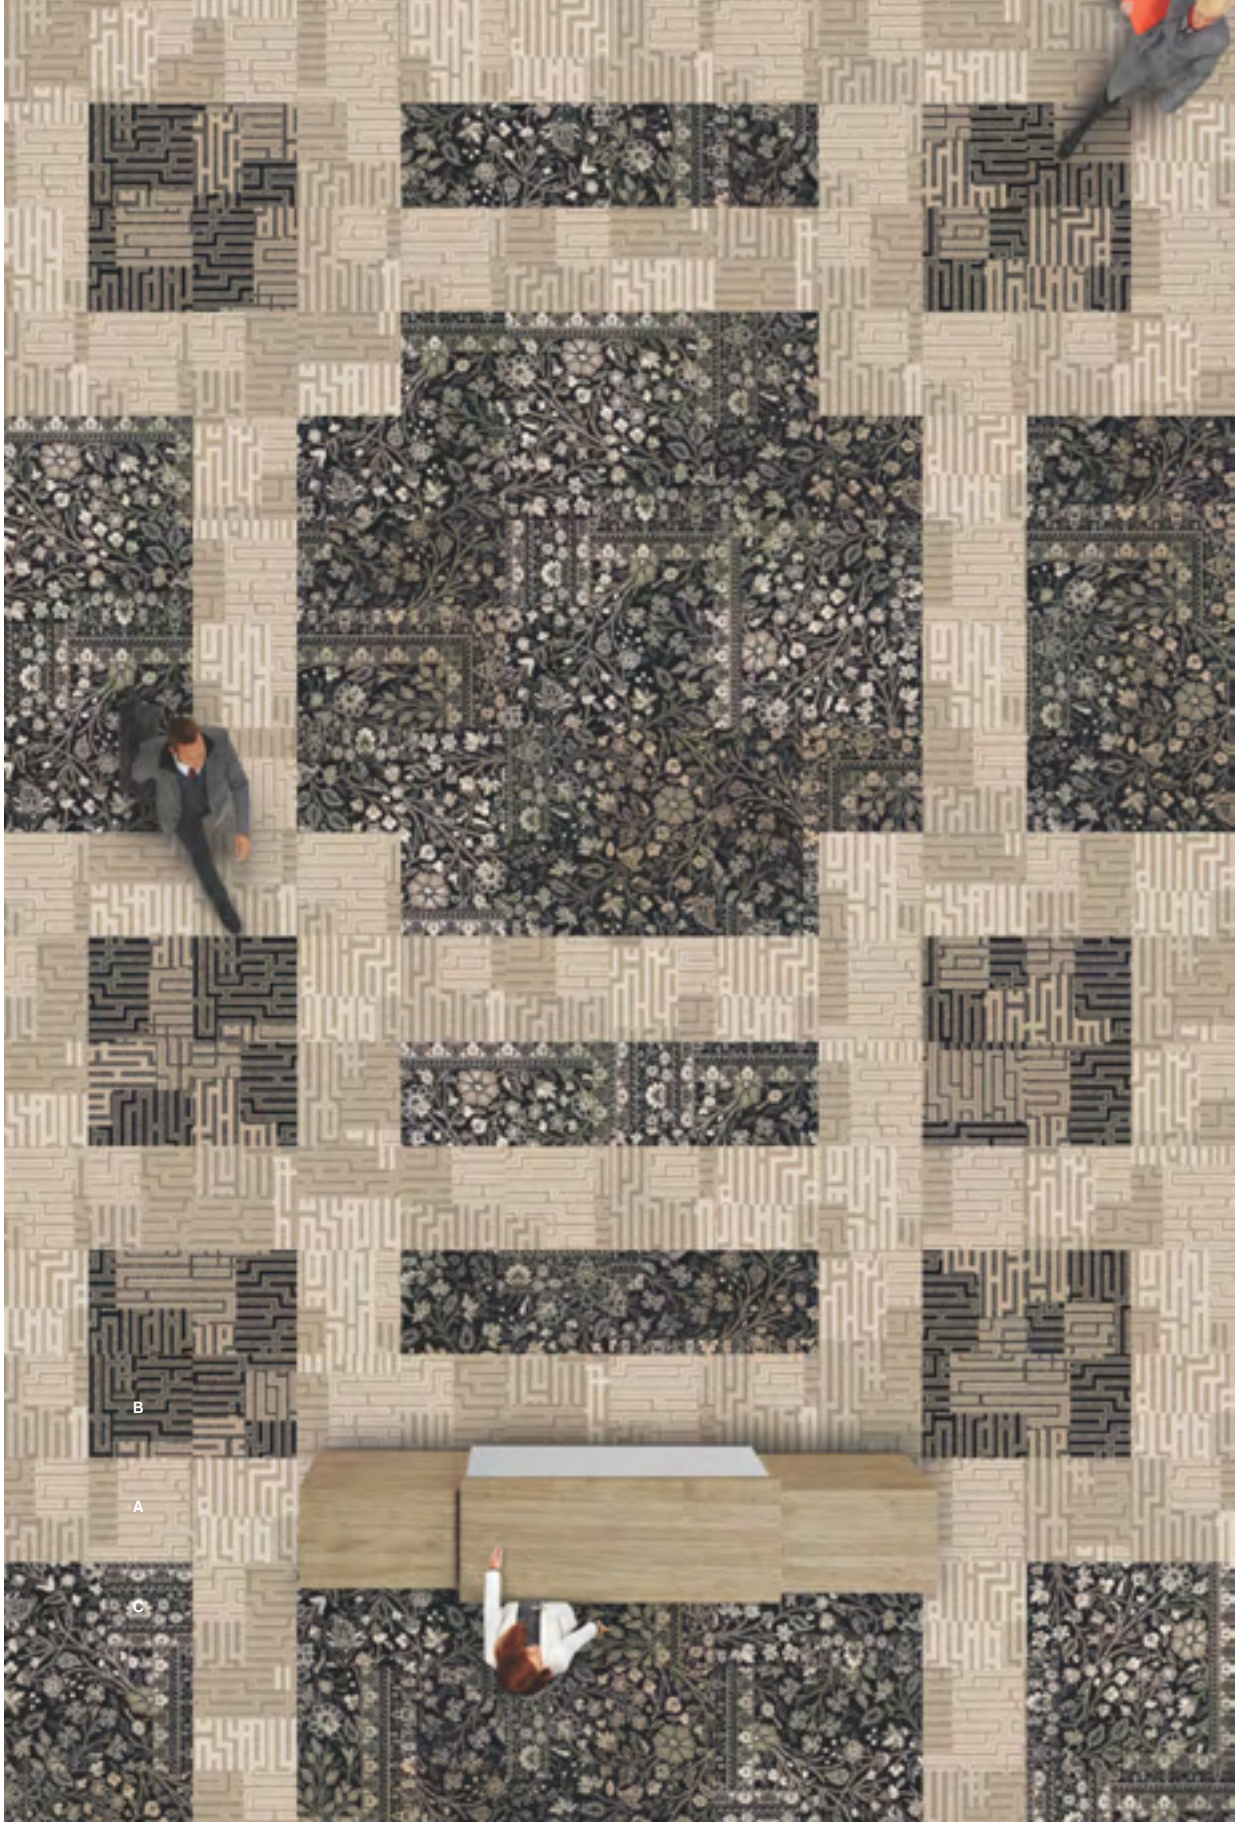

A PRODUCT: Head Over Heels (61mm) *(61mm)*
PATTERN: M0724
SIZE: 50cm
CUSTOM COLOR: HDA-127
INSTALLATION: Non Directional

B PRODUCT: Head Over Heels (61mm) *(61mm)*
PATTERN: M0724
SIZE: 50cm
CUSTOM COLOR: HDA-128
INSTALLATION: Non Directional

C PRODUCT: Hip Over History
PATTERN: M0939
SIZE: 1m
CUSTOM COLOR: HDA-073
INSTALLATION: Non Directional

D PRODUCT: Hip Over History
PATTERN: M0938
SIZE: 1m
CUSTOM COLOR: HDA-072
INSTALLATION: Non Directional

E PRODUCT: Walk the Plank
SIZE: 25cm x 1m and Half Tile
COLOR: Sycamore
INSTALLATION: Pattern by Tile

F PRODUCT: Walk the Plank
SIZE: 25cm x 1m and Half Tile
COLOR: Poplar
INSTALLATION: Pattern by Tile