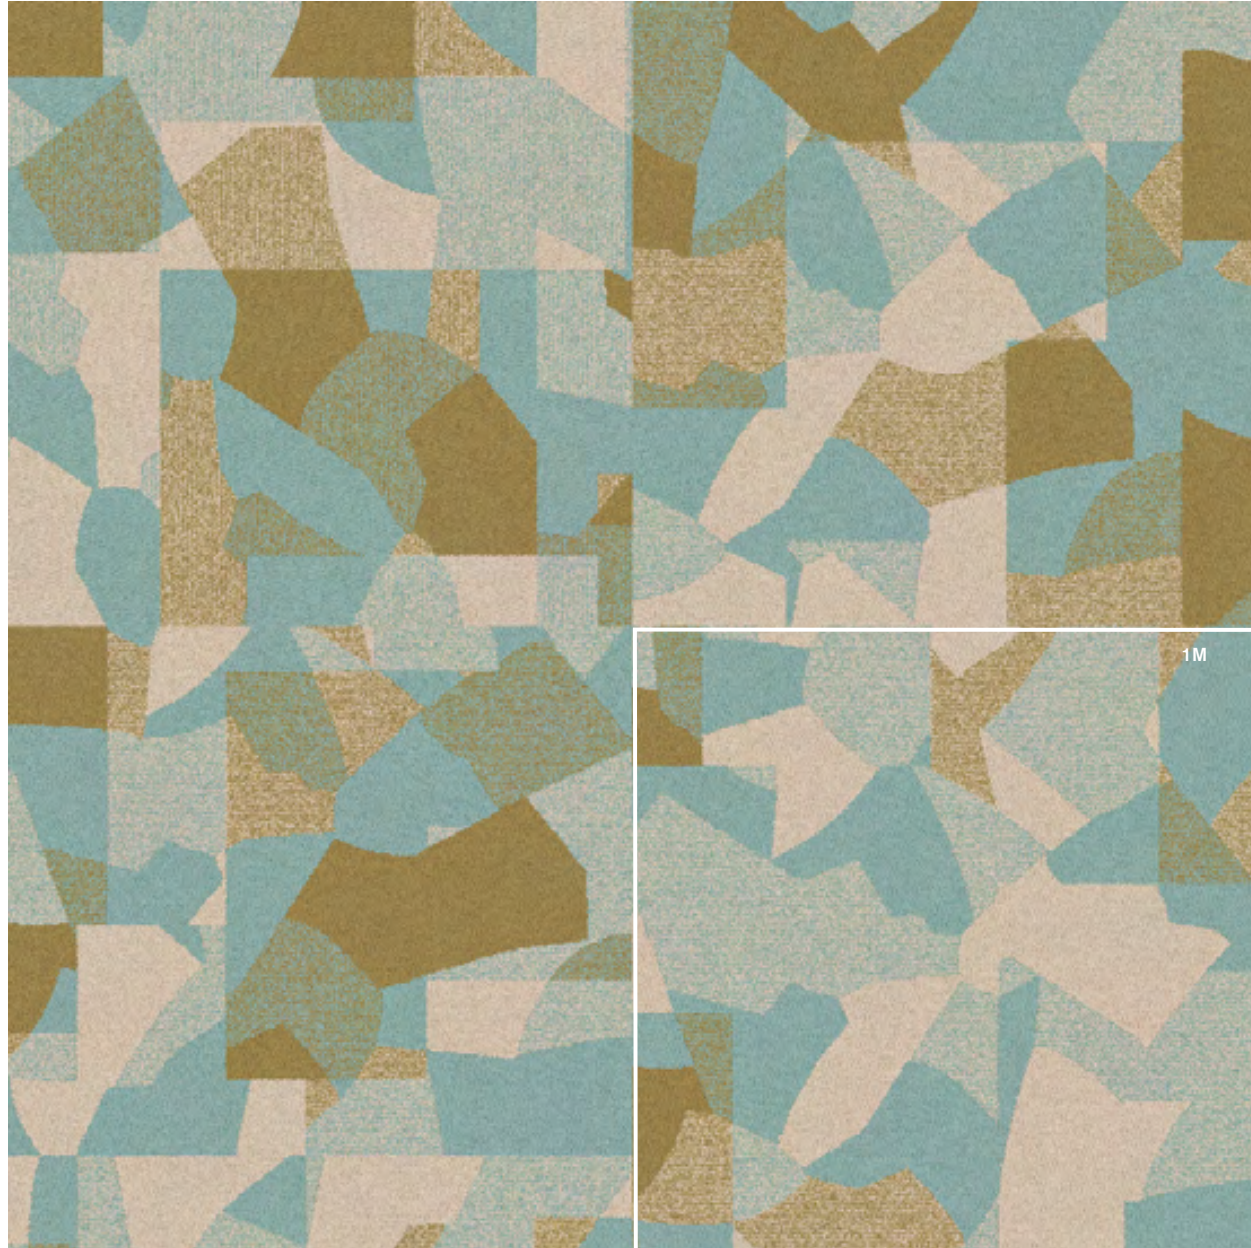

Whimsy
HEAD OVER HEELS

Pattern
M0839

CUSTOM COLORS

NON DIRECTIONAL
2670-004
Available in 50cm and 1m