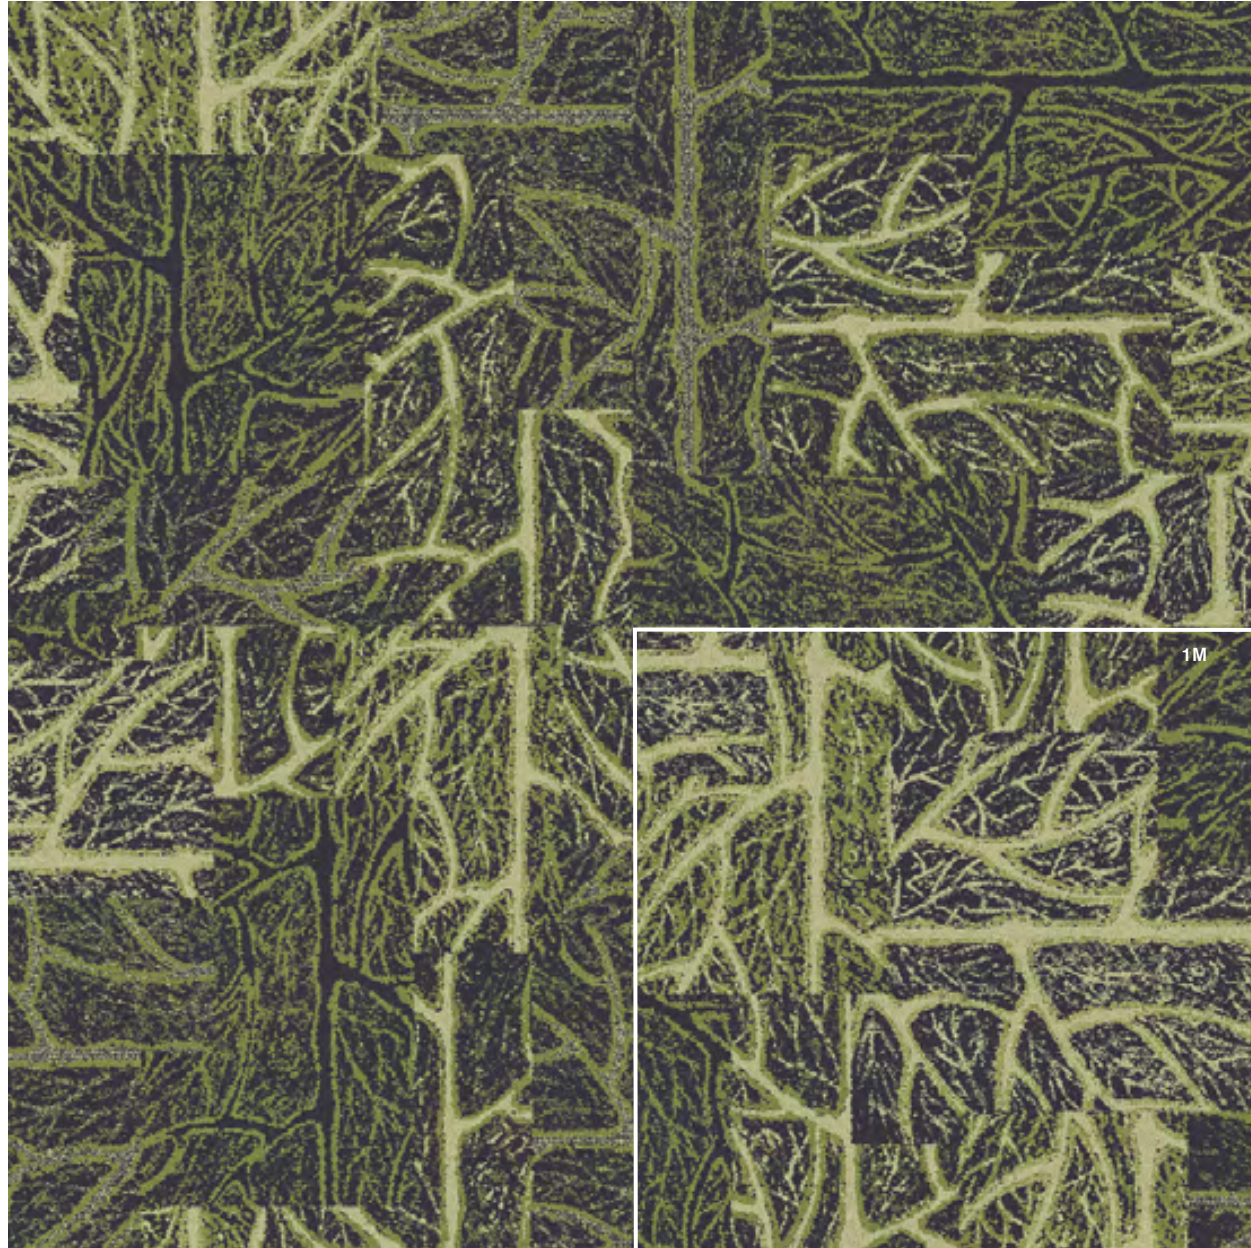

Organic
HEAD OVER HEELS

Pattern
M0777

CUSTOM COLORS

NON DIRECTIONAL
2670-005
Available in 50cm and 1m

Individual Yarn Placement