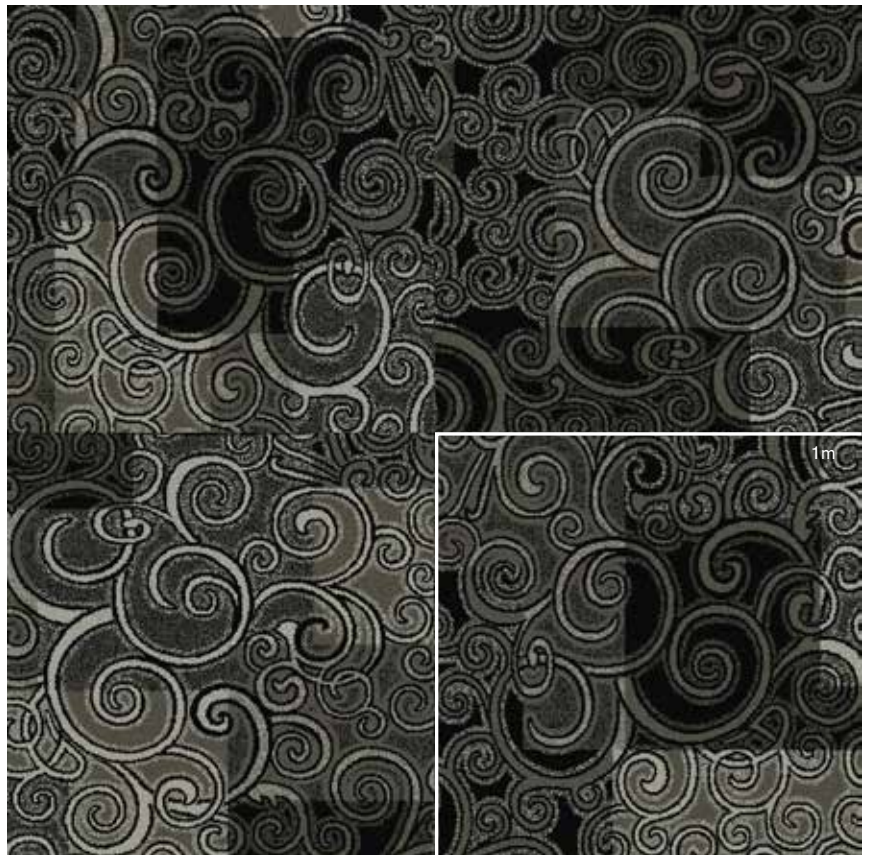

Classic

HEAD OVER HEELS

Pattern

M1010

Interface Hospitality