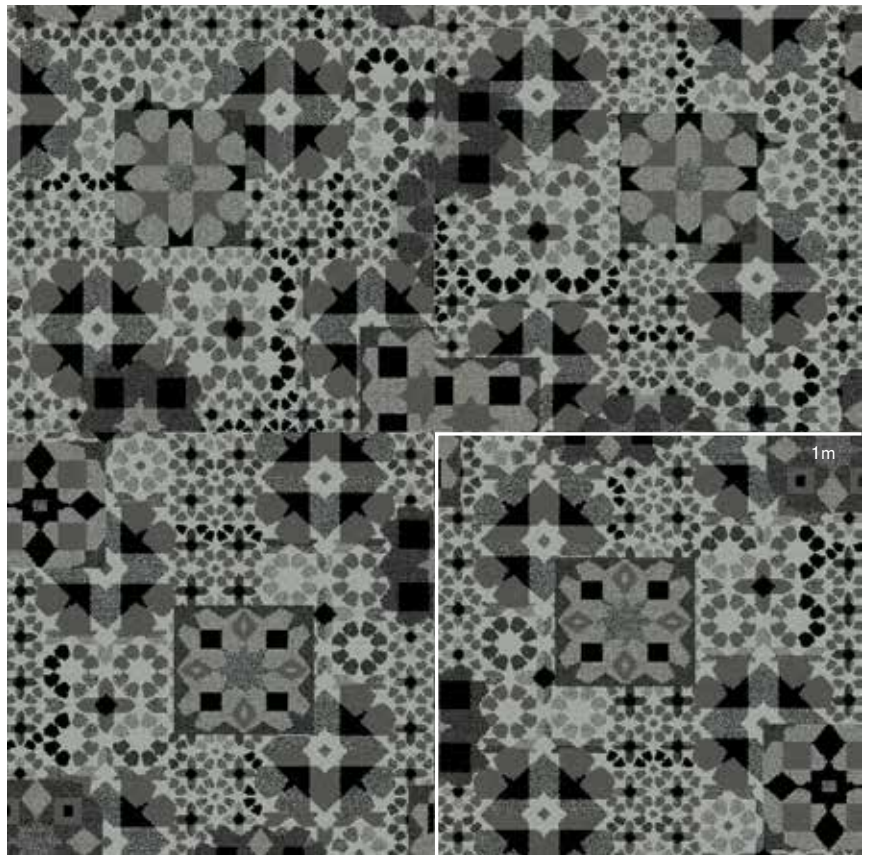

Classic

HEAD OVER HEELS

Pattern

M0684