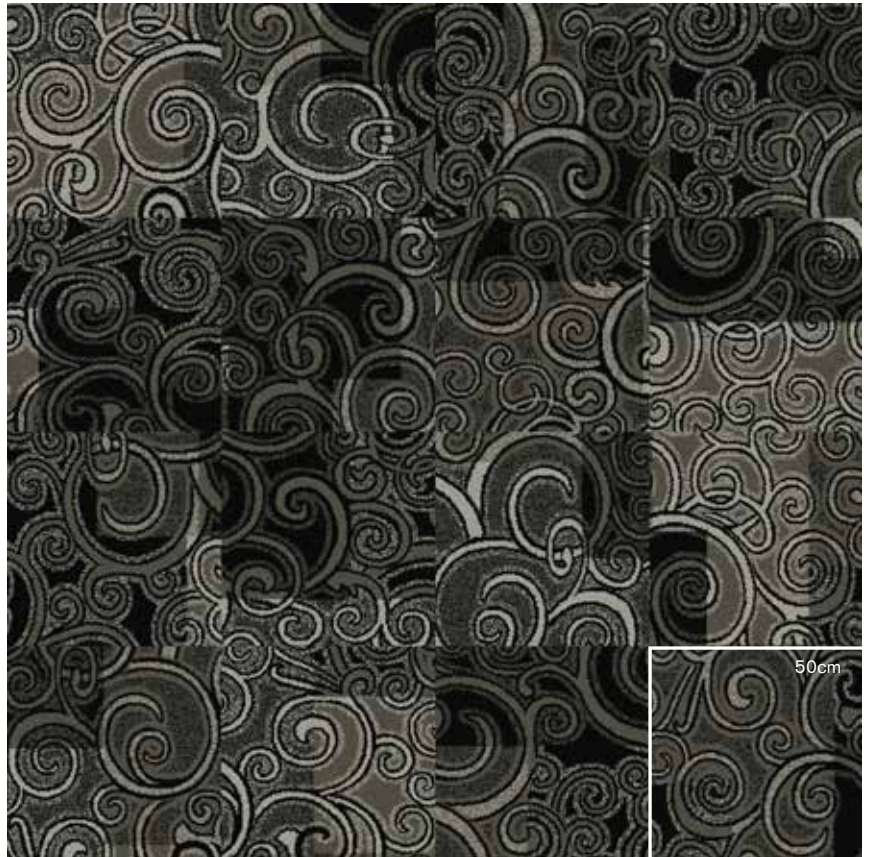

Classic

HEAD OVER HEELS

Pattern

M1010

Interface Hospitality