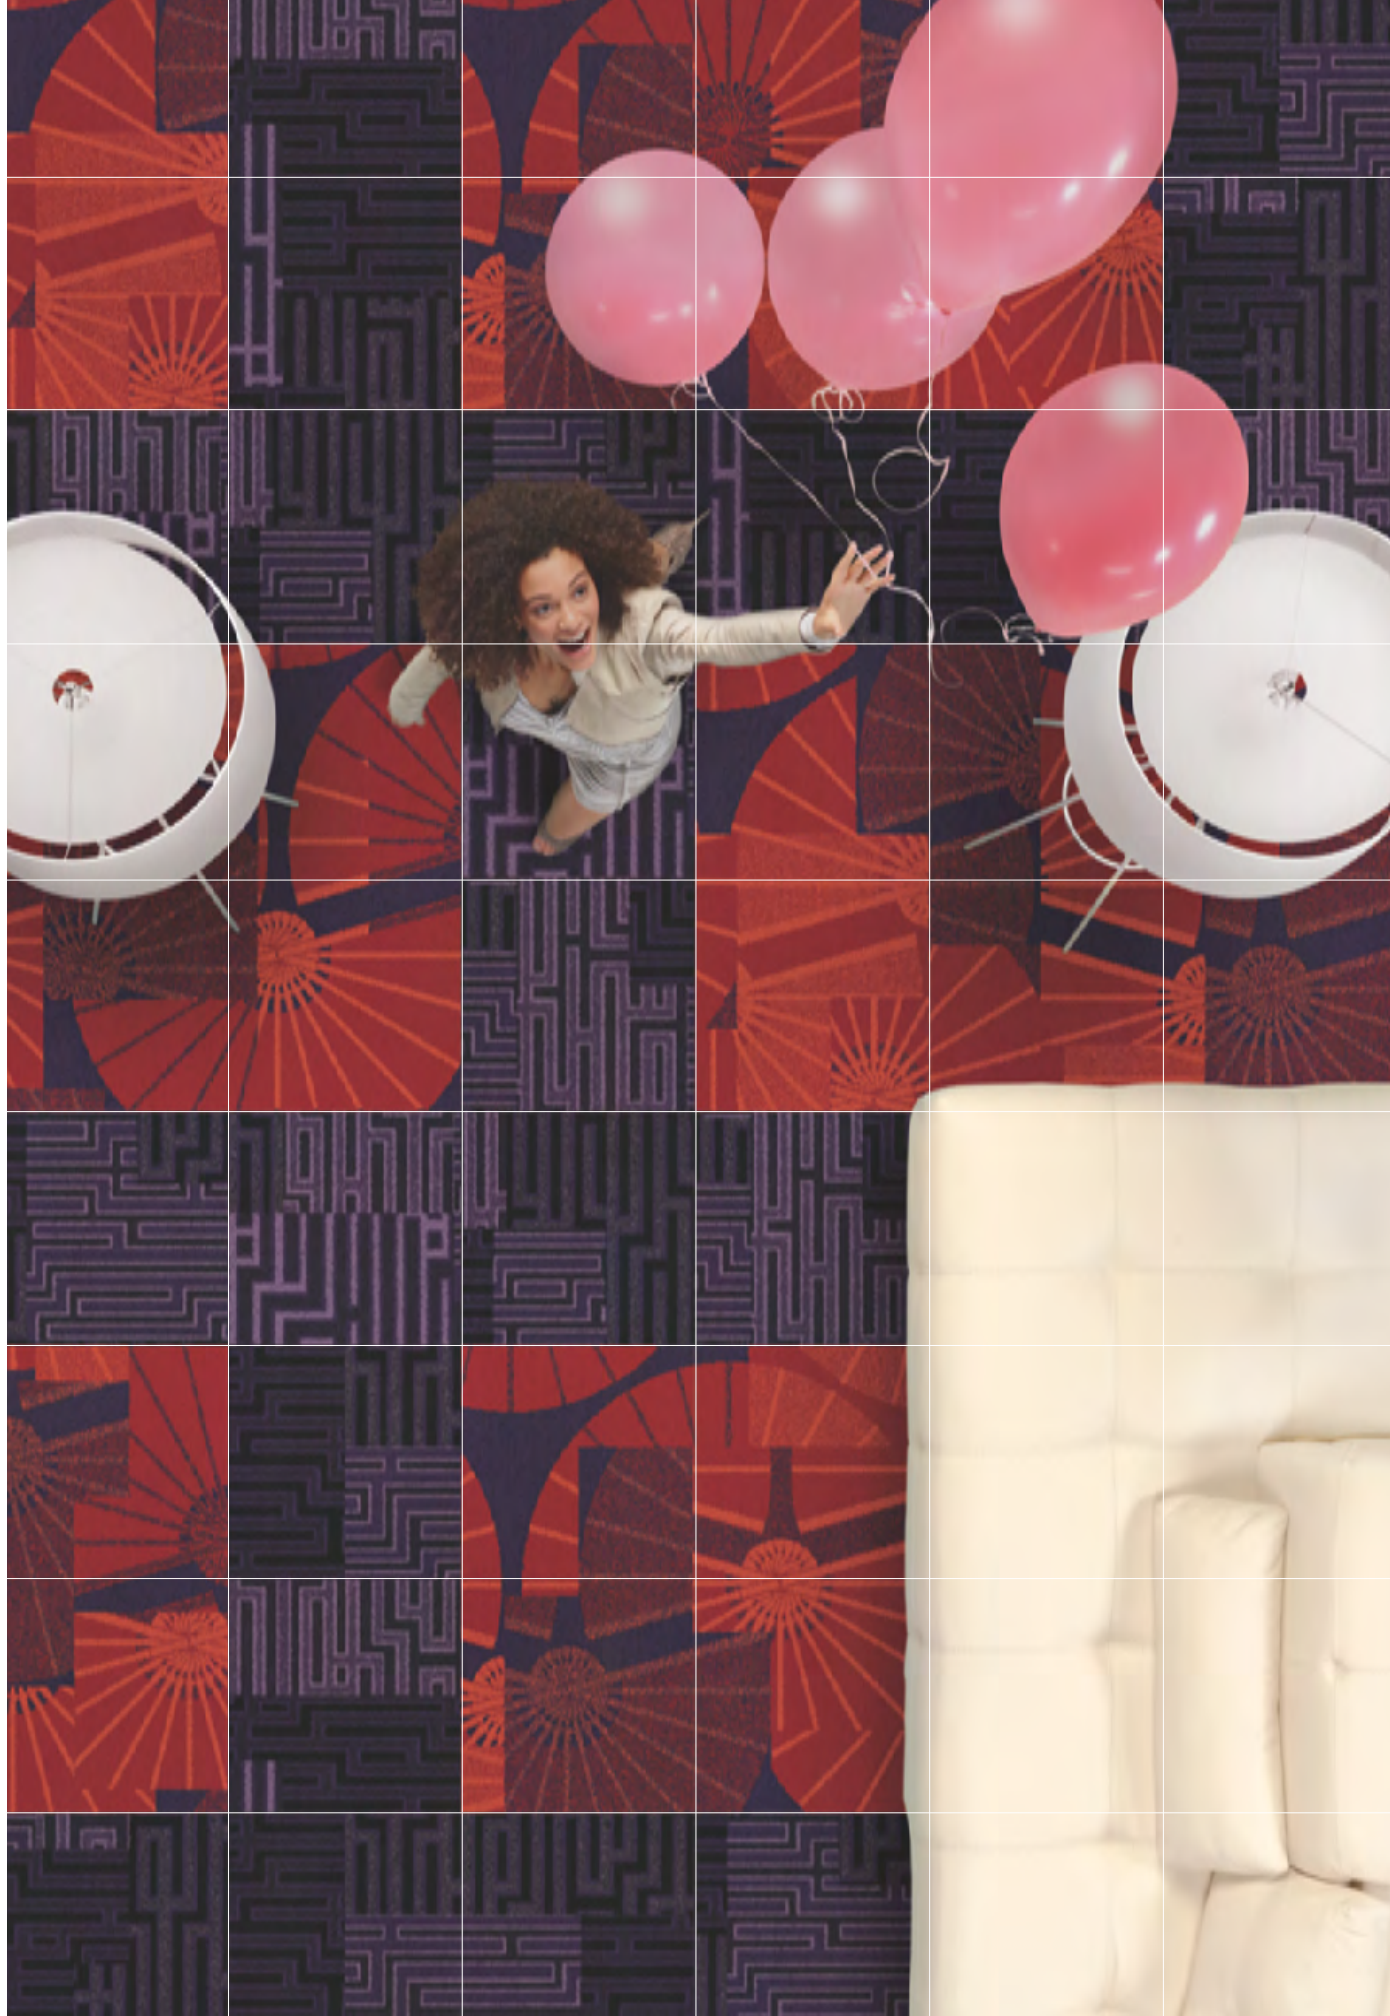

D.Y.F.™ DESIGN YOUR FLOOR!

www.interfacehospitality.com

United States Headquarters

1503 Orchard Hill Road
LaGrange, GA 30240
1.800.336.0225 ext.6511

Canadian Headquarters

233 Lahr Drive
Belleville, ON K8N 5S2
1.800.267.2149 ext.2128

Brazilian Headquarters

Rua Surubim, 577 - Conjuntos
73/74 7º Andar
04571-050 - São Paulo - SP
+ 55 11 2196 0900

Latin American Headquarters

Montes Urales # 415 Piso 6
Col. Lomas de Chapultepec
México City, D.F. 11000
Mexico
+ 52 55 6395 5100

05/2014
CIM# IFS00544

Interface Hospitality

Mission Zero and the Mission Zero logo are registered trademarks of Interface, Inc.

HEAD OVER HEELS™

Interface Hospitality