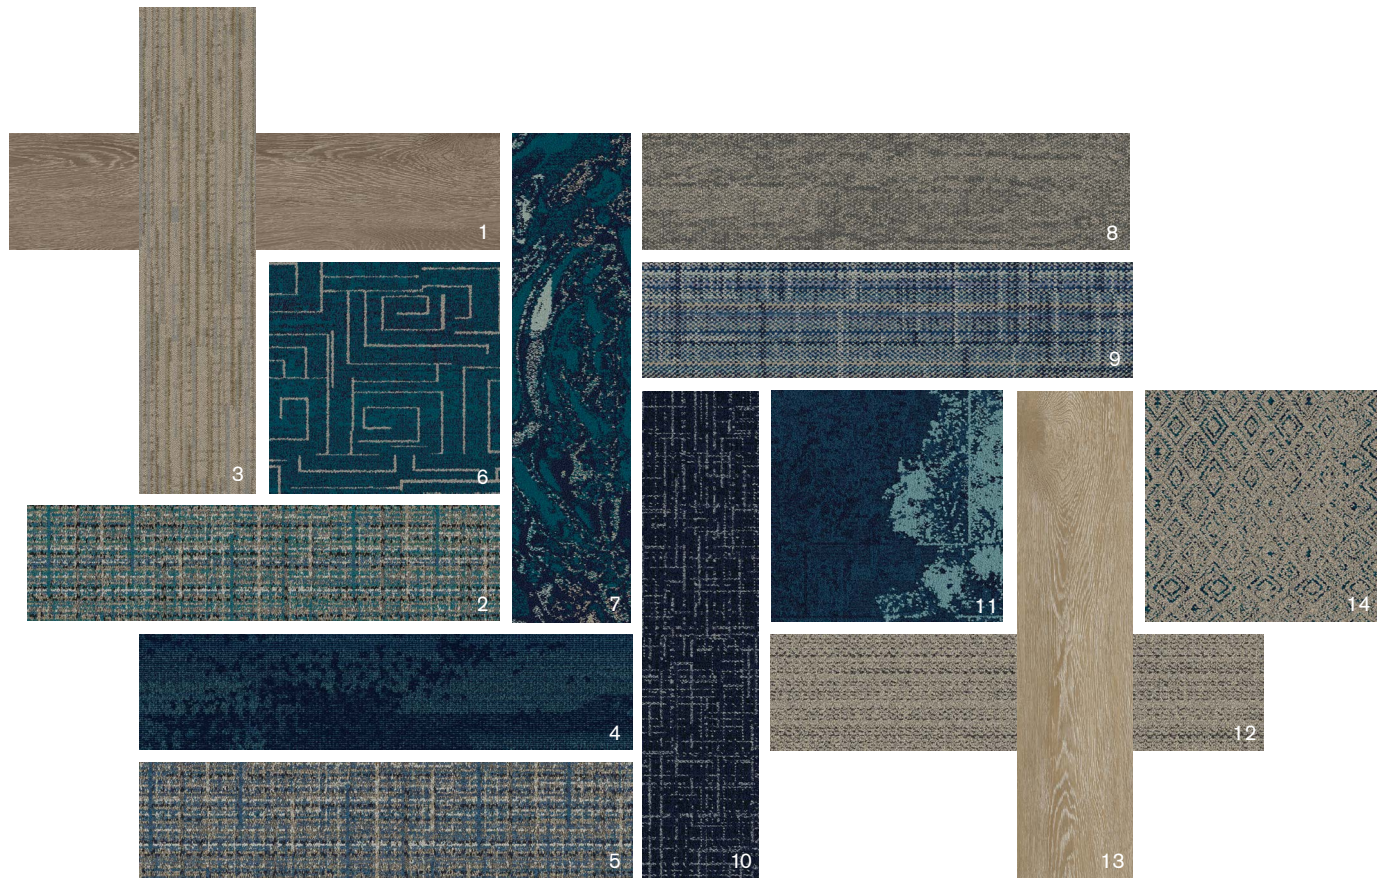

HOSPITALITY

Product Palette, Blues

Interface® Hospitality

1) LVT NATURAL WOODGRAINS: A00416 ANTIQUE DARK OAK
2) WW895: 105376 LOCH WEAVE
3) RMS703: 106391 MELLOW
4) RMS704: 106423 TWILIGHT
5) WW895: 105377 HIGHLAND WEAVE
6) FLOR GATSBY: 106683 TURQUOISE SILVER
7) A CUT ABOVE M1048: 267102-832
8) OPEN AIR 402: 106741 NICKEL
9) FRENCH SEAMS: 105607 LYON
10) HAPTIC: 106460 INDIGO
11) B602: 267120-859
12) WW870: 105348 NATURAL WEFT
13) LVT TEXTURED WOODGRAINS: A00406 ANTIQUE LIGHT OAK
14) FLOR TRIED AND TRUE: 267120-793