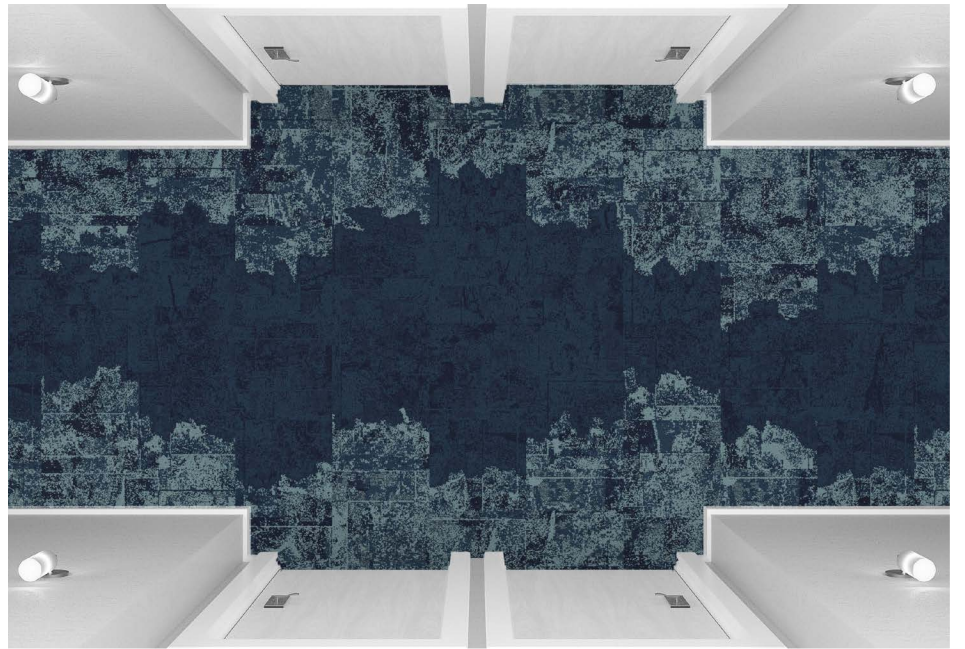

1) LVT NATURAL WOODGRAINS: A00416 ANTIQUE DARK OAK 3) RMS703: 106391 MELLOW 4) RMS704: 106423 TWILIGHT 6) FLOR GATSBY: 106683 TURQUOISE SILVER 7) A CUT ABOVE M1048: 267102-832 11) B602: 267120-859 11A) B601: 267120-860 11B) B603: 267120-861 13) LVT TEXTURED WOODGRAINS: A00406 ANTIQUE LIGHT OAK