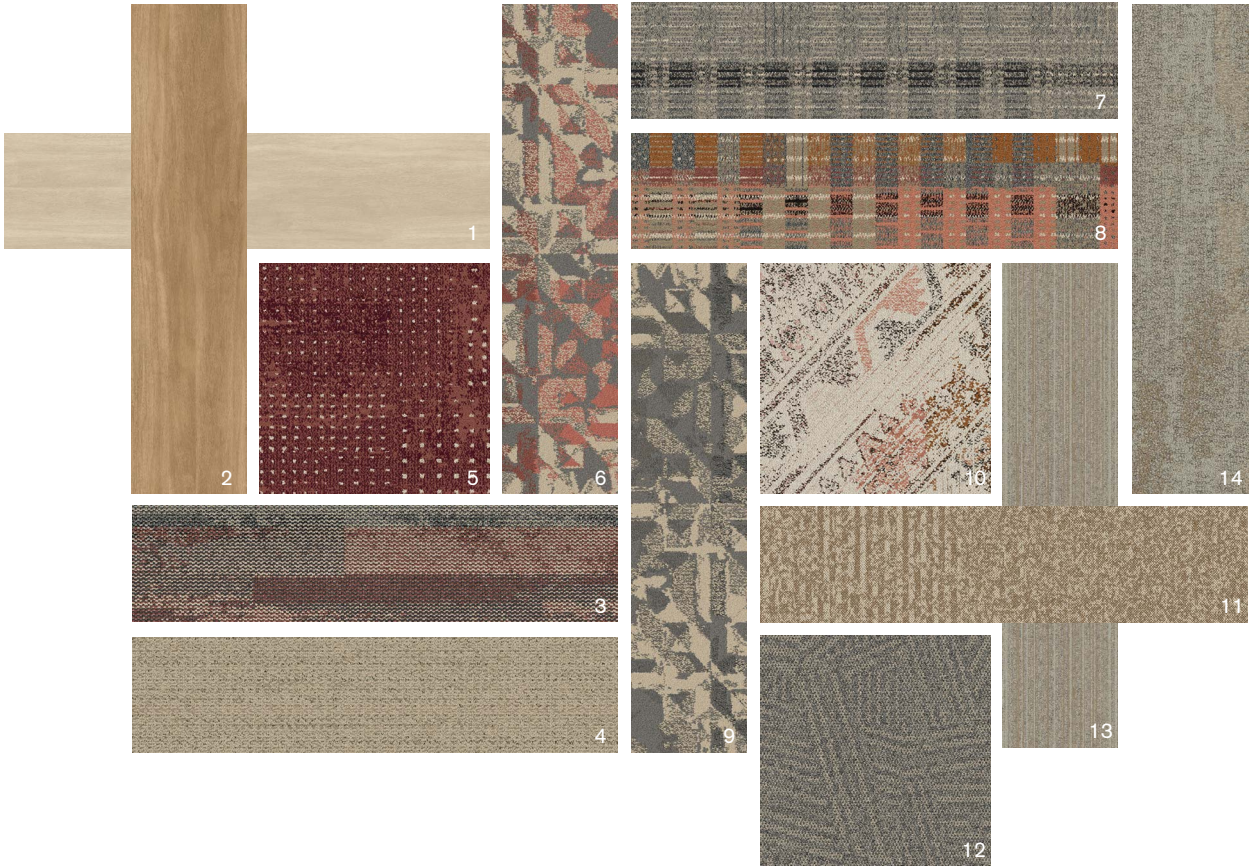

HOSPITALITY

Product Palette, Coral

Interface® Hospitality

1) LVT STUDIO SET: A00727 SAND 2) LVT NATURAL WOODGRAINS: A00211 WASHED MAPLE
3) NATURALLY WEATHERED: 267120-837 4) WW870: 105349 RAFFIA 5) FLOR ON THE DOT: 267120-819
6) A CUT ABOVE M1032: 267120-835 7) LOOM OF LIFE: 106787 IRON FOG 8) SOCIAL FABRIC: 106784 SPICE
9) A CUT ABOVE M1032: 267120-834 10) FLOR HEART AND SOLE: 106513 CORAL 11) RMS702: 267120-702
12) OPEN AIR 412: 106989 NATURAL 13) NF400: 104490 HEMP 14) NF401 104747 HEMP